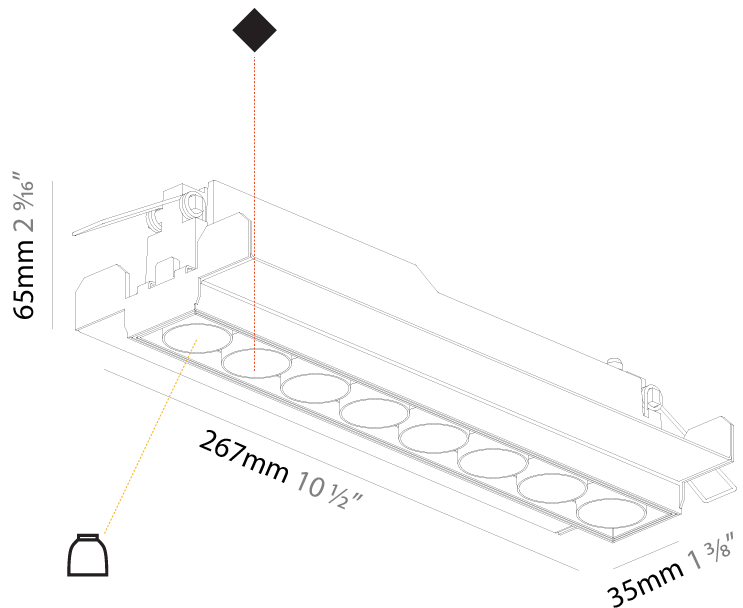

ELECTRICAL

Lamp Type: LED (Zhaga Standard)
Input Wattage (W): 27
Total Output Wattage (W): 25.9
Dimming: Tri-Mode (Non-Dimming and Phase Dimming (120Vac only) and 0-10V Dimming)
Driver Included: No
Driver Location: Remote
Driver Type: Constant Current - Universal
Driver Class: Class 2
Input Voltage (V): 120 - 277
Constant Current (MA): 1050

LED

Number of LEDs: 8
Color Temperature (°K): 2700 / 3000 / 3500 / 4000
Max. Delivered Lumen (lm): MAX. 1561 / 1685 / 1721 / 1756
Nominal Lumen (lm): MAX. 1760 / 1900 / 1940 / 1980
CRI: >90 CRI
Lamp Life (hrs): 50000
Upon Request: Special Color Temperature

OPTICAL

Reflector*: 8 / 14 / 34
Upon Request: Special Beam Angles

RATINGS AND CERTIFICATIONS

Certified By: CSA Certified to UL and CSA Standards

For additional international specifications by adding 'INT' at the end of the existing Model #. For assistance on 'custom' specifications, contact zteam@zaneen.com.

In a constant effort to supply the best product, we reserve the right to change specifications or materials without notice. The most recent specification sheets are found at zaneen.com

100mm
3 15/16"

12 1/2 mm
1/2"

272mm x 42mm
10 11/16" x 1 5/8"