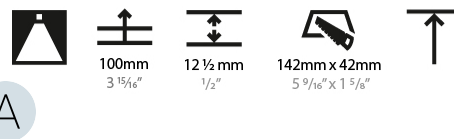

ELECTRICAL

Lamp Type: LED (Zhaga Standard)
Input Wattage (W): 14.3
Total Output Wattage (W): 13.3
Dimming: Tri-Mode (Non-Dimming and Phase Dimming (120Vac only) and 0-10V Dimming)
Driver Included: No
Driver Location: Recessed Housing
Driver Type: Constant Current - Universal
Driver Class: Class 2
Housing: See components
Input Voltage (V): 120 - 277
Constant Current (MA): 1050

LED

Number of LEDs: 4
Color Temperature (°K): 2700 / 3000 / 3500 / 4000
Max. Delivered Lumen (lm): 750 / 850 / 862 / 880
CRI: >90 CRI
Lamp Life (hrs): 50000
Upon Request: Special Color Temperature

OPTICAL

Reflector: 8 / 14 / 34
Upon Request: Special Beam Angles

RATINGS AND CERTIFICATIONS

Certified By: CSA Certified to UL and CSA Standards
Zaneen Group Inc. © 2024, 11800-388-3382, F-416-247-9319, www.zaneen.com

For international specifications by adding 'INT' at the end of the existing Model #. For assistance on 'custom' specifications, contact zteam@zaneen.com. In a constant effort to supply the best product, we reserve the right to change specifications or materials without notice. The most recent specification sheets are found at zaneen.com