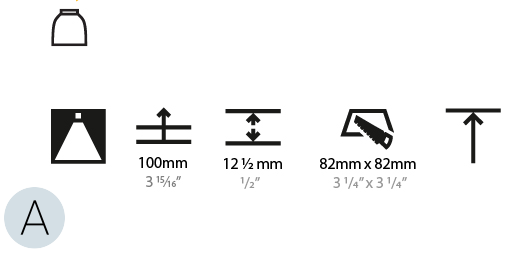

GENERAL

Series: Magiq
Subseries: Magiq 2x2 Cell
Brand: Prolicht
Division: Architectural
Mounting Type: Trimless
Mounting Location: Ceiling
Subcategory: Downlight

PHYSICAL

Shape: Square
Length (mm): 70
Length (in): 2 ¾
Width (mm): 70
Width (in): 2 ¾
Height (mm): 65
Height (in): 2 9/16
Ceiling Thickness (mm): 12.5
Ceiling Thickness (in): 1/2
Min. Recessing Depth (mm): 100
Min. Recessing Depth (in): 3 15/16
Light Distribution: Downlight
Weight (kg): 0.428
Weight (lbs): 0.94
Fixture Finish: BLK / WHI
Fixture Material: Aluminum Die Cast
Cut-out Measurements: 82mm / 3 1/4" x 42mm / 1 5/8"
Upon Request: Unique Ceiling Thickness

ELECTRICAL

Lamp Type: LED (Zhaga Standard)
Input Wattage (W): 14.3
Total Output Wattage (W): 13.2
Dimming: Tri-Mode (Non-Dimming and Phase Dimming (120Vac only) and 0-10V Dimming)
Driver Included: No
Driver Location: Recessed Housing
Driver Type: Constant Current - Universal
Driver Class: Class 2
Housing: See components
Input Voltage (V): 120 - 277
Constant Current (MA): 1050

LED

Number of LEDs: 4
Color Temperature (°K): 2700 / 3000 / 3500 / 4000
Max. Delivered Lumen (lm): 780 / 830 / 833 / 850
CRI: >90 CRI
Lamp Life (hrs): 50000
Upon Request: Special Color Temperature

OPTICAL

Reflector: 10 / 20 / 40
Upon Request: Special Beam Angles

RATINGS AND CERTIFICATIONS

Certified By: CSA Certified to UL and CSA Standards
IP rating: IP20