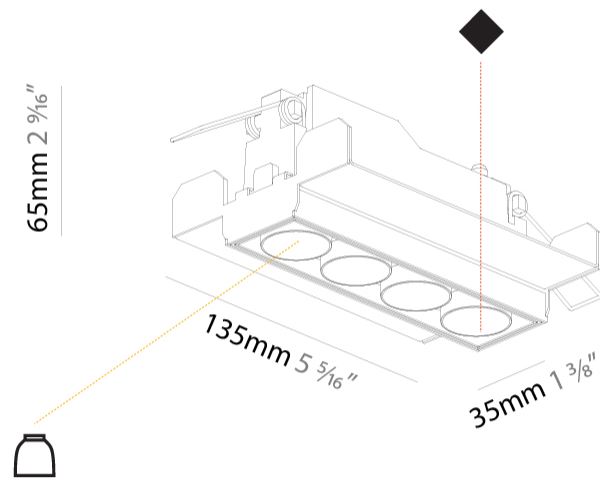

ELECTRICAL

Lamp Type: LED (Zhaga Standard)
Input Wattage (W): 14.3
Total Output Wattage (W): 13.3
Dimming: Tri-Mode (Non-Dimming and Phase Dimming (120Vac only) and 0-10V Dimming)
Driver Included: No
Driver Location: Recessed Housing
Driver Type: Constant Current - Universal
Driver Class: Class 2
Housing: See components
Input Voltage (V): 120 - 277
Constant Current (MA): 1050

LED

Number of LEDs: 4
Color Temperature (°K): 2700 / 3000 / 3500 / 4000
Max. Delivered Lumen (lm): 750 / 850 / 862 / 880
CRI: >90 CRI
Lamp Life (hrs): 50000
Upon Request: Special Color Temperature

OPTICAL

Reflector: 8 / 14 / 34
Upon Request: Special Beam Angles

RATINGS AND CERTIFICATIONS

Certified By: CSA Certified to UL and CSA Standards
Zaneen Group Inc. © 2024, 11800-388-3382, F-416-247-9319, www.zaneen.com

For international specifications by adding 'INT' at the end of the existing Model #. For assistance on 'custom' specifications, contact zteam@zaneen.com. In a constant effort to supply the best product, we reserve the right to change specifications or materials without notice. The most recent specification sheets are found at zaneen.com