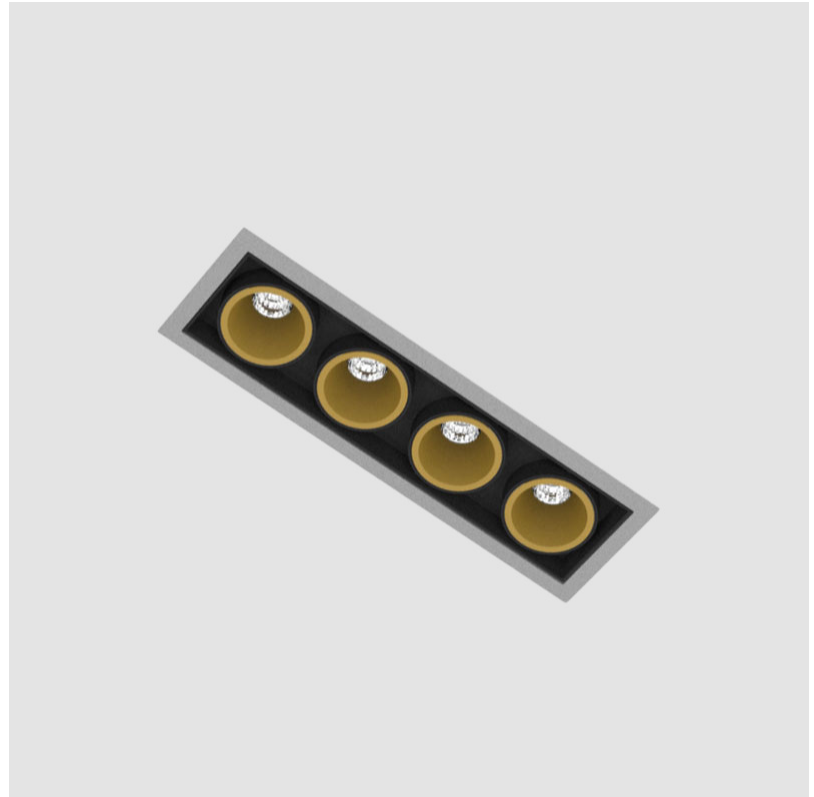

GENERAL

Series: Magiq
Subseries: Magiq 4 Cell Korona
Brand: Prolight
Division: Architectural
Mounting Type: Recessed
Mounting Location: Ceiling
Subcategory: Downlight

PHYSICAL

Shape: Rectangle
Length (mm): 145
Length (in): 5 11/16
Width (mm): 45
Width (in): 1 3/4
Height (mm): 64
Height (in): 2 1/2
Ceiling Thickness (mm): 5 - 30
Min. Recessing Depth (mm): 100
Min. Recessing Depth (in): 3 15/16
Light Distribution: Downlight
Fixture Finish: SSR / BKV / CWI / CRY / HAB / UFT / ITA / RUA / FTG / MYG / LOD / PUS / FRO / FUP / KIA / POP / BLS / SPG / MEY / GOH / GUM / CHC / COM / ABZ / JAG / OBR / MOS / ROR
Holder Finish: WHI / BLK
Fixture Material: Aluminum Die Cast
Cut-out Measurements: 138mm / 5 7/16" x 38mm / 1 1/2"

ELECTRICAL

Lamp Type: LED (Zhaga Standard)
Input Wattage (W): 14.3
Total Output Wattage (W): 13.3
Dimming: Tri-Mode (Non-Dimming and Phase Dimming (120Vac only) and 0-10V Dimming)
Driver Included: No
Driver Location: Remote
Driver Type: Constant Current - Universal
Driver Class: Class 2
Input Voltage (V): 120 - 277
Constant Current (MA): 1050

LED

Number of LEDs: 4
Color Temperature (°K): 2700 / 3000 / 3500 / 4000
Max. Delivered Lumen (lm): Max 880
Nominal Lumen (lm): 880 / 950 / 970 / 990
CRI: >90 CRI
Lamp Life (hrs): 50000

OPTICAL

Reflector: 8 / 14 / 34

RATINGS AND CERTIFICATIONS

Certified By: CSA Certified to UL and CSA Standards
IP rating: IP20