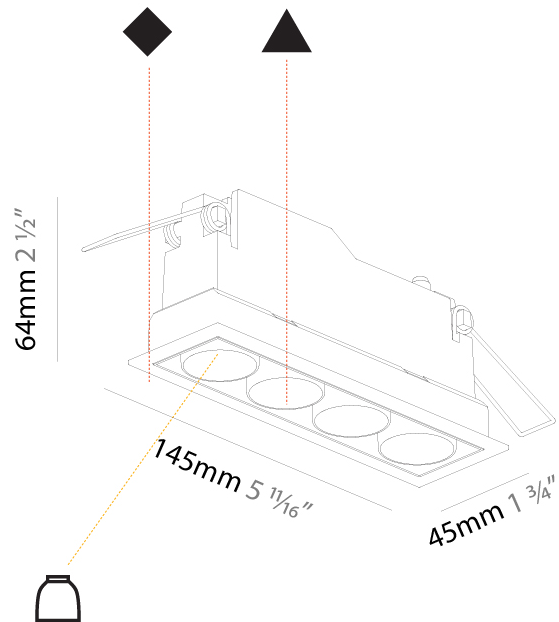

GENERAL

Series: Magiq
Subseries: Magiq 4 Cell Korona
Brand: Prolight
Division: Architectural
Mounting Type: Recessed
Mounting Location: Ceiling
Subcategory: Downlight

PHYSICAL

Shape: Rectangle
Length (mm): 145
Length (in): 5 11/16
Width (mm): 45
Width (in): 1 3/4
Height (mm): 64
Height (in): 2 1/2
Ceiling Thickness (mm): 5 - 30
Min. Recessing Depth (mm): 100
Min. Recessing Depth (in): 3 15/16
Light Distribution: Downlight
Fixture Finish: SSR / BKV / CWI / CRY / HAB / UFT / ITA / RUA / FTG / MYG / LOD / PUS / FRO / FUP / KIA / POP / BLS / SPG / MEY / GOH / GUM / CHC / COM / ABZ / JAG / OBR / MOS / ROR
Holder Finish: WHI / BLK
Fixture Material: Aluminum Die Cast
Cut-out Measurements: 138mm / 5 7/16" x 38mm / 1 1/2"

ELECTRICAL

Lamp Type: LED (Zhaga Standard)
Input Wattage (W): 14.3
Total Output Wattage (W): 13.3
Dimming: Tri-Mode (Non-Dimming and Phase Dimming (120Vac only) and 0-10V Dimming)
Driver Included: No
Driver Location: Remote
Driver Type: Constant Current - Universal
Driver Class: Class 2
Input Voltage (V): 120 - 277
Constant Current (MA): 1050

LED

Number of LEDs: 4
Color Temperature (°K): 2700 / 3000 / 3500 / 4000
Max. Delivered Lumen (lm): Max 880
Nominal Lumen (lm): 880 / 950 / 970 / 990
CRI: >90 CRI
Lamp Life (hrs): 50000

OPTICAL

Reflector: 8 / 14 / 34

RATINGS AND CERTIFICATIONS

Certified By: CSA Certified to UL and CSA Standards
IP rating: IP20