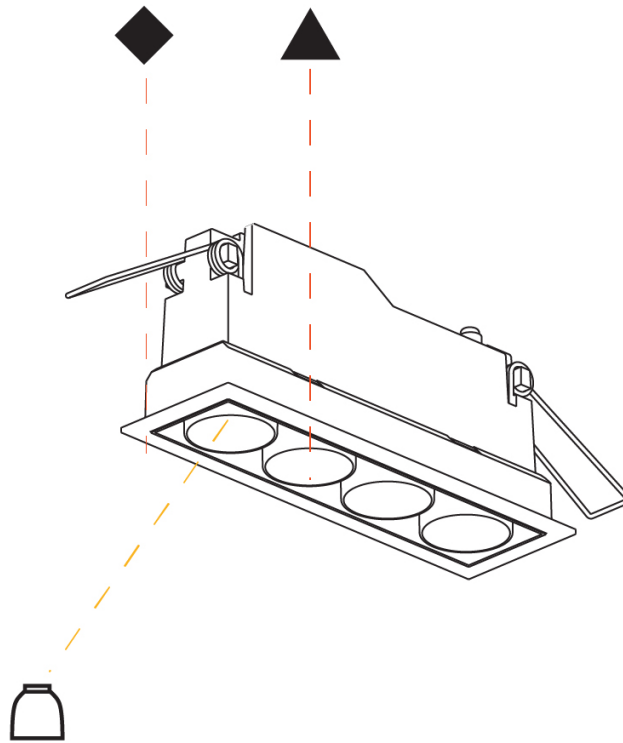

MAGIQ 4 CELL KORONA RECESSED

A35148-

PROJECT

TYPE

SPECIFIER

QUANTITY

DATE

A