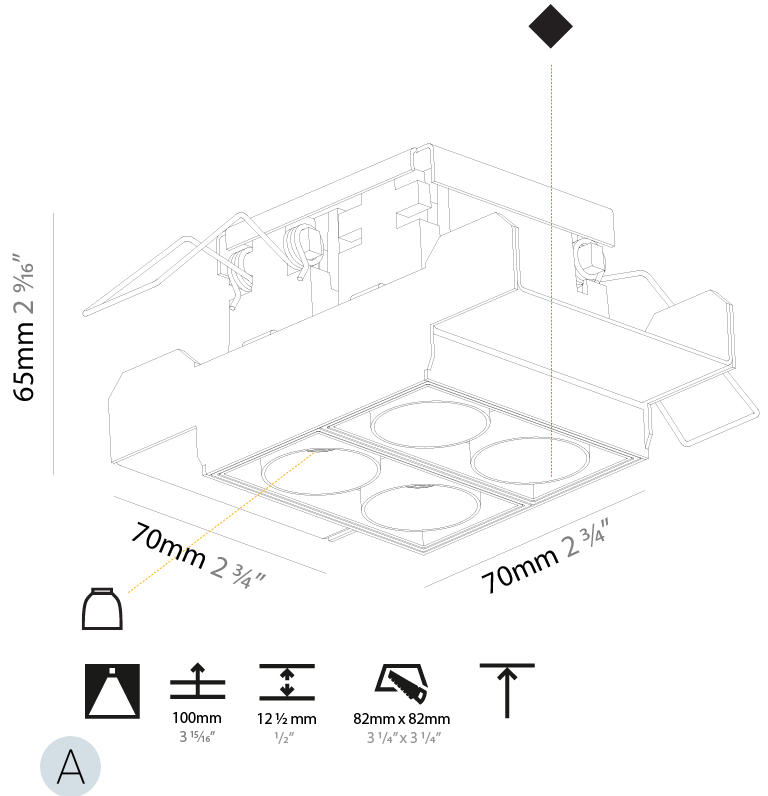

PHYSICAL

Shape: Rectangle
Length (mm): 70
Length (in): 2 ¾
Width (mm): 70
Width (in): 2 ¾
Height (mm): 65
Height (in): 2 9/16
Ceiling Thickness (mm): 12.5
Ceiling Thickness (in): 1/2
Min. Recessing Depth (mm): 100
Min. Recessing Depth (in): 3 15/16
Light Distribution: Downlight
Weight (kg): 0.437
Weight (lbs): 0.96
Fixture Finish: SSR / BKV / CWI / CRY / HAB / UFT / ITA / RUA / FTG / MYG / LOD / PUS / FRO / FUP / KIA / POP / BLS / SPG / MEY / GOH / GUM / CHC / COM / ABZ / JAG / OBR / MOS / ROR
Fixture Material: Aluminum Die Cast
Cut-out Measurements: 82mm / 3 1/4" x 42mm / 1 5/8"
Upon Request: Unique Ceiling Thickness

ELECTRICAL

Lamp Type: LED (Zhaga Standard)
Input Wattage (W): 18
Total Output Wattage (W): 16.4
Dimming: Tri-Mode (Non-Dimming and Phase Dimming (120Vac only) and 0-10V Dimming)
Driver Included: No
Driver Location: Recessed Housing
Driver Type: Constant Current - Universal
Driver Class: Class 2
Housing: See components
Input Voltage (V): 120 - 277
Constant Current (MA): 1050

LED

Number of LEDs: 4
Color Temperature (°K): 2700 / 3000 / 3500 / 4000
Max. Delivered Lumen (lm): Max. 887
CRI: >90 CRI
Lamp Life (hrs): 50000
Upon Request: Special Color Temperature

OPTICAL

Reflector°: 8 / 18 / 34
Upon Request: Special Beam Angles

RATINGS AND CERTIFICATIONS

Certified By: CSA Certified to UL and CSA Standards

IP rating: IP20
Zaneen Group Inc. © 2024, T 1800-388-3382, F 416-247-9319, www.zaneen.com