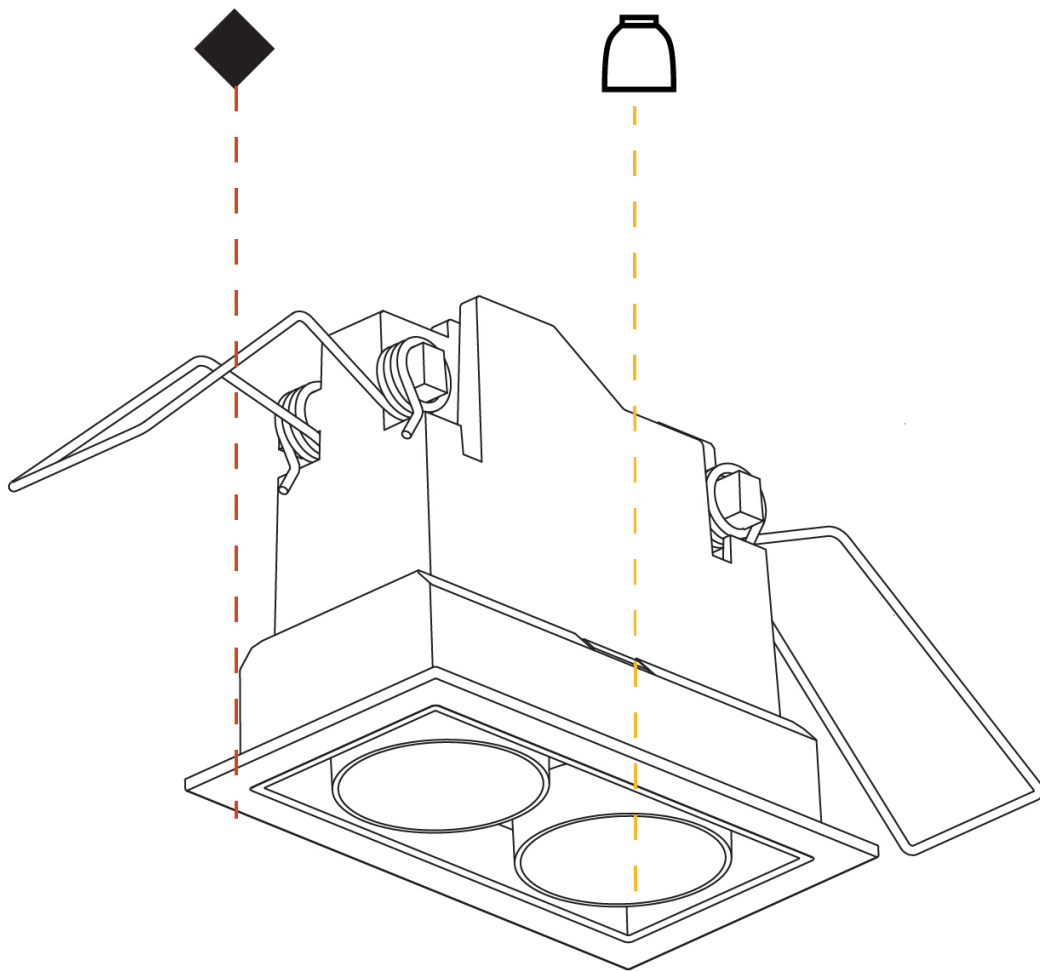

MAGIQ 2 CELL RECESSED

A35631-

PROJECT	_____
TYPE	_____
SPECIFIER	_____
QUANTITY	_____
DATE	_____