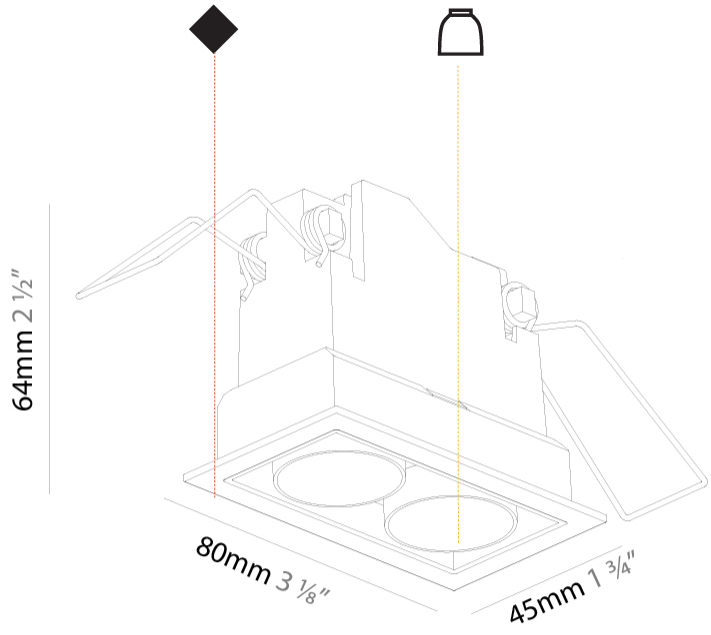

PHYSICAL

Shape: Rectangle
Length (mm): 80
Length (in): 3 1/8
Width (mm): 45
Width (in): 1 3/4
Height (mm): 64
Height (in): 2 1/2
Ceiling Thickness (mm): 10 / 12.5 / 15 / 25 / 30
Ceiling Thickness (in): 3/8 or 1/2 or 9/16 or 1 or 1 3/16
Min. Recessing Depth (mm): 100
Min. Recessing Depth (in): 3 15/16
Light Distribution: Downlight
Weight (kg): 0.145
Weight (lbs): 0.32
Fixture Finish: SSR / BKV / CWI / CRY / HAB / UFT / ITA / RUA / FTG / MYG / LOD / PUS / FRO / FUP / KIA / POP / BLS / SPG / MEY / GOH / GUM / CHC / COM / ABZ / JAG / OBR / MOS / ROR
Holder Finish: WHI / BLK
Fixture Material: Aluminum Die Cast
Cut-out Measurements: 73mm / 2 7/8" x 38mm / 1 1/2"

ELECTRICAL

Lamp Type: LED (Zhaga Standard)
Input Wattage (W): 7.7
Total Output Wattage (W): 6.6
Dimming: Tri-Mode (Non-Dimming and Phase Dimming (120Vac only) and 0-10V Dimming)
Driver Included: No
Driver Location: Remote
Driver Type: Constant Current - Universal
Driver Class: Class 2
Input Voltage (V): 120 - 277
Constant Current (MA): 1050

LED

Number of LEDs: 2
Color Temperature (°K): 2700 / 3000 / 3500 / 4000
Max. Delivered Lumen (lm): 390 / 410 / 421 / 430
Nominal Lumen (lm): 440 / 465 / 470 / 480
CRI: >90 CRI
Lamp Life (hrs): 50000

OPTICAL

Reflector: 8 / 18 / 34

RATINGS AND CERTIFICATIONS

Certified By: CSA Certified to UL and CSA Standards
IP rating: IP20