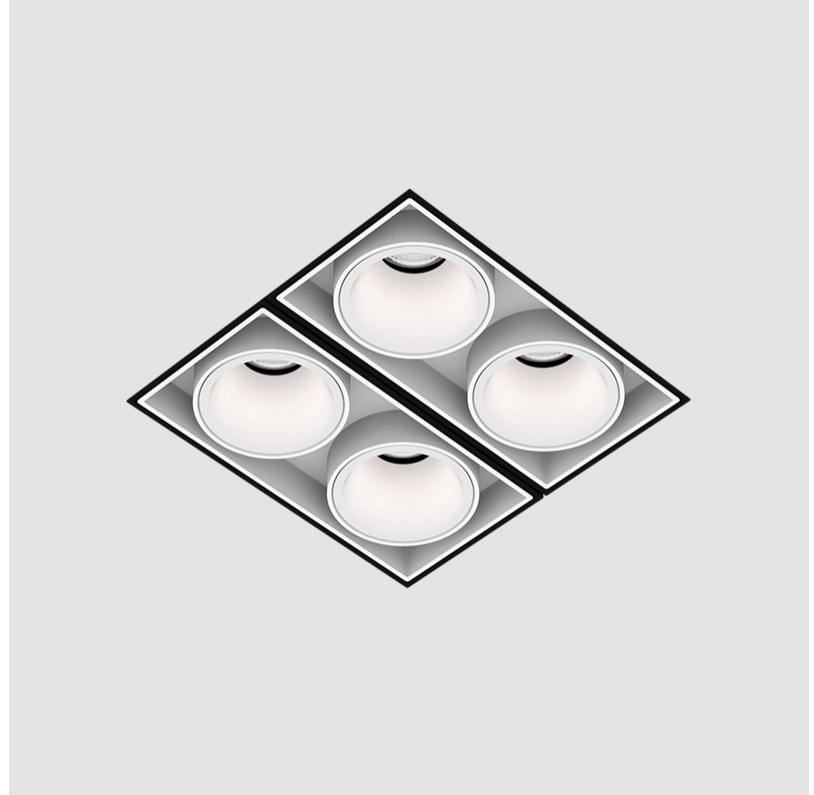

ELECTRICAL

Lamp Type: LED (Zhaga Standard)
Input Wattage (W): 18
Total Output Wattage (W): 16.4
Dimming: Tri-Mode (Non-Dimming and Phase Dimming (120Vac only) and 0-10V Dimming)
Driver Included: No
Driver Location: Recessed Housing
Driver Type: Constant Current - Universal
Driver Class: Class 2
Housing: See components
Input Voltage (V): 120 - 277
Constant Current (MA): 1050

LED

Number of LEDs: 4
Color Temperature (°K): 2700 / 3000 / 3500 / 4000
Max. Delivered Lumen (lm): Max. 887
CRI: >90 CRI
Lamp Life (hrs): 50000
Upon Request: Special Color Temperature

OPTICAL

Reflector: 8 / 18 / 34
Upon Request: Special Beam Angles

RATINGS AND CERTIFICATIONS

For international specifications by adding 'INT' at the end of the existing Model #. For assistance on 'custom' specifications, contact zteam@zaneen.com. In a constant effort to supply the best product, we reserve the right to change specifications or materials without notice. The most recent specification sheets are found at zaneen.com