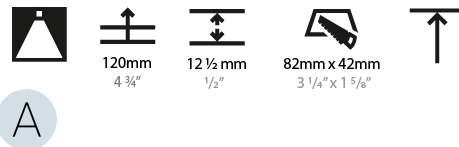

GENERAL

Series: Magiq
Subseries: Magiq 2 Cell
Partner: Prolicht
Division: Architectural
Installation: Trimless
Product Type: Downlight
Mounting Location: Ceiling
Light Distribution: Downlight

PHYSICAL

Aperture Sizes - Downlights: 1"
Shape: Rectangle
Length (mm): 70
Length (in): 2 3/4
Width (mm): 35
Width (in): 1 3/8
Height (mm): 65
Height (in): 2 9/16
Ceiling Thickness (mm): 12.5
Ceiling Thickness (in): 1/2
Min. Recessing Depth (mm): 100
Min. Recessing Depth (in): 3 15/16
Weight (kg): 0.241
Weight (lbs): 0.53
Fixture Finish: BLK / WHI
Fixture Material: Aluminum Die Cast
Cut-out Measurements: 82mm / 3 1/4" x 42mm / 1 5/8"
Upon Request: Unique Ceiling Thickness

ELECTRICAL

Lamp Type: LED (Zhaga Standard)
Input Wattage (W): 9
Total Output Wattage (W): 8.2
Dimming: Tri-Mode (Non-Dimming and Phase Dimming (120Vac only) and 0-10V Dimming)
Driver Included: No
Driver Location: Remote
Driver Type: Constant Current - Universal
Driver Class: Class 2
Input Voltage (V): 120 - 277
Constant Current (MA): 1050

LED

Number of LEDs: 2
Color Temperature (°K): 2700 / 3000 / 3500 / 4000
Max. Delivered Lumen (lm): 314 / 342 / 350 / 357
Nominal Lumen (lm): 440 / 480 / 490 / 500
CRI: >90 CRI
Lamp Life (hrs): 50000
Upon Request: Special Color Temperature

OPTICAL

Reflector: 8 / 18 / 34
Upon Request: Special Beam Angles

RATINGS AND CERTIFICATIONS

Certified By: CSA Certified to UL and CSA Standards
IP rating: IP20