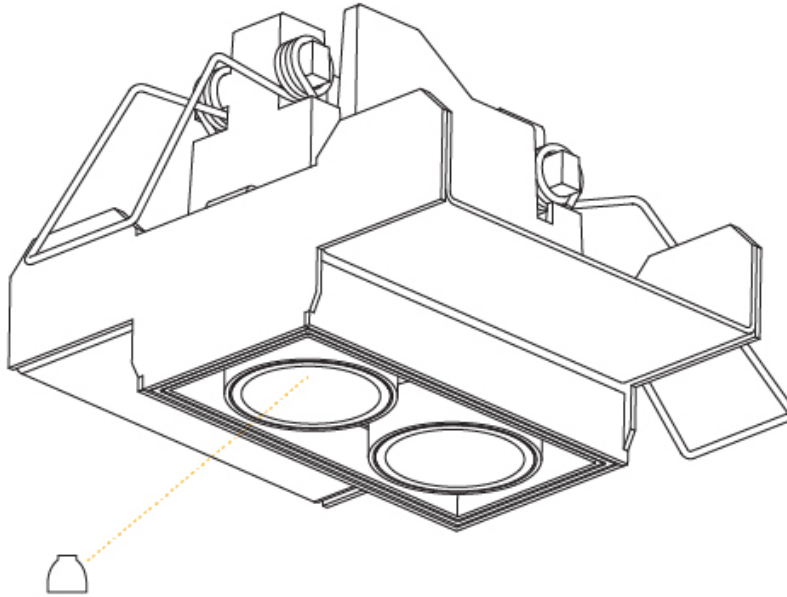

MAGIQ 2 CELL TRIMLESS

A35616-

PROJECT

TYPE

SPECIFIER

QUANTITY

DATE