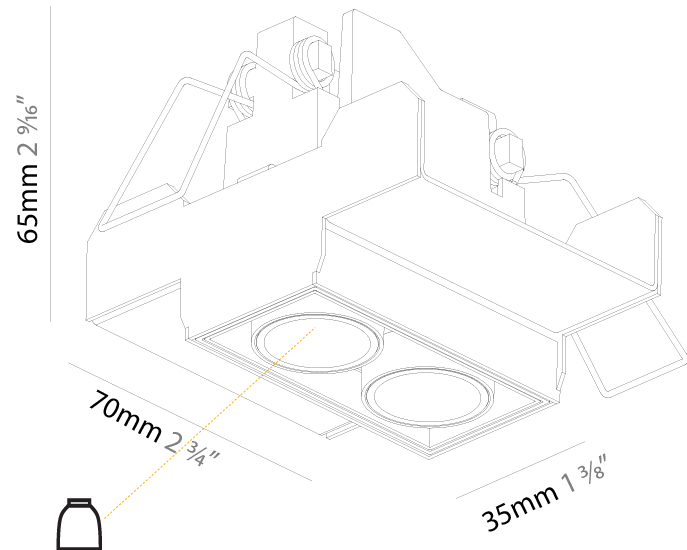

GENERAL

Series: Magiq
Subseries: Magiq 2 Cell
Partner: Prolicht
Division: Architectural
Installation: Trimless
Product Type: Downlight
Mounting Location: Ceiling
Light Distribution: Downlight

PHYSICAL

Aperture Sizes - Downlights: 1"
Shape: Rectangle
Length (mm): 70
Length (in): 2 3/4
Width (mm): 35
Width (in): 1 3/8
Height (mm): 65
Height (in): 2 9/16
Ceiling Thickness (mm): 12.5
Ceiling Thickness (in): 1/2
Min. Recessing Depth (mm): 100
Min. Recessing Depth (in): 3 15/16
Weight (kg): 0.241
Weight (lbs): 0.53
Fixture Finish: BLK / WHI
Fixture Material: Aluminum Die Cast
Cut-out Measurements: 82mm / 3 1/4" x 42mm / 1 5/8"
Upon Request: Unique Ceiling Thickness

ELECTRICAL

Lamp Type: LED (Zhaga Standard)
Input Wattage (W): 9
Total Output Wattage (W): 8.2
Dimming: Tri-Mode (Non-Dimming and Phase Dimming (120Vac only) and 0-10V Dimming)
Driver Included: No
Driver Location: Remote
Driver Type: Constant Current - Universal
Driver Class: Class 2
Input Voltage (V): 120 - 277
Constant Current (MA): 1050

LED

Number of LEDs: 2
Color Temperature (°K): 2700 / 3000 / 3500 / 4000
Max. Delivered Lumen (lm): 314 / 342 / 350 / 357
Nominal Lumen (lm): 440 / 480 / 490 / 500
CRI: >90 CRI
Lamp Life (hrs): 50000
Upon Request: Special Color Temperature

OPTICAL

Reflector: 8 / 18 / 34
Upon Request: Special Beam Angles

RATINGS AND CERTIFICATIONS

Certified By: CSA Certified to UL and CSA Standards
IP rating: IP20