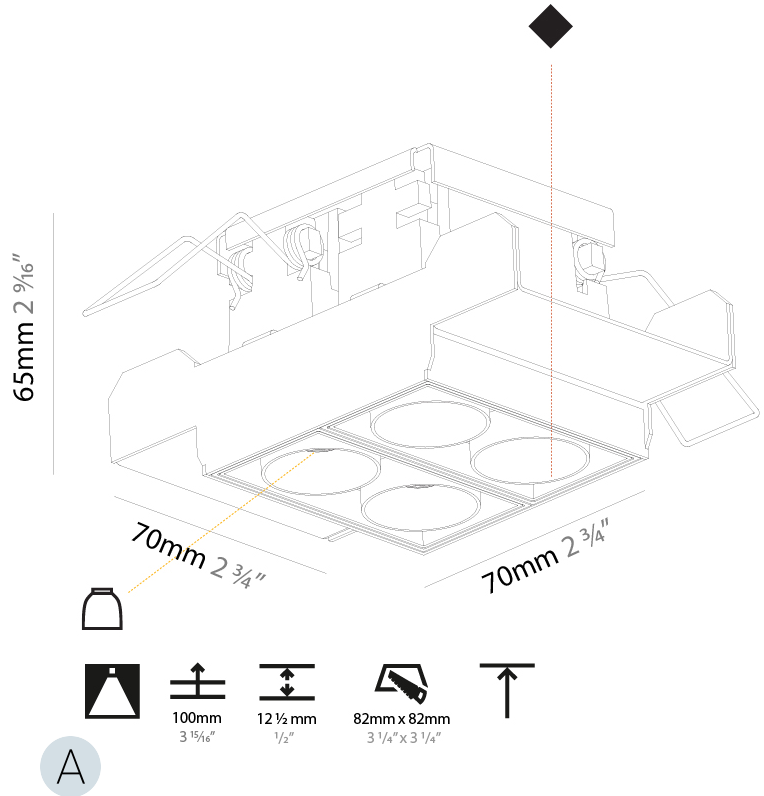

ELECTRICAL

Lamp Type: LED (Zhaga Standard)
Input Wattage (W): 18
Total Output Wattage (W): 16.4
Dimming: Tri-Mode (Non-Dimming and Phase Dimming (120Vac only) and 0-10V Dimming)
Driver Included: No
Driver Location: Recessed Housing
Driver Type: Constant Current - Universal
Driver Class: Class 2
Housing: See components
Input Voltage (V): 120 - 277
Constant Current (MA): 1050

LED

Number of LEDs: 4
Color Temperature (°K): 2700 / 3000 / 3500 / 4000
Max. Delivered Lumen (lm): Max. 887
CRI: >90 CRI
Lamp Life (hrs): 50000
Upon Request: Special Color Temperature

OPTICAL

Reflector: 8 / 18 / 34
Upon Request: Special Beam Angles

RATINGS AND CERTIFICATIONS

For international specifications by adding 'INT' at the end of the existing Model #. For assistance on 'custom' specifications, contact zteam@zaneen.com. In a constant effort to supply the best product, we reserve the right to change specifications or materials without notice. The most recent specification sheets are found at zaneen.com