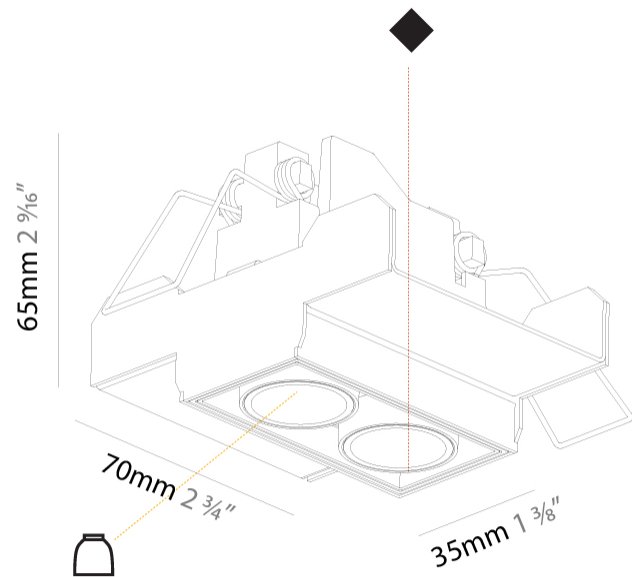

PHYSICAL

Aperture Sizes - Downlights: 1"
Shape: Rectangle
Length (mm): 70
Length (in): 2 ³/₄
Width (mm): 35
Width (in): 1 ³/₈
Height (mm): 65
Height (in): 2 ⁹/₁₆
Ceiling Thickness (mm): 12.5
Ceiling Thickness (in): 1/2
Min. Recessing Depth (mm): 100
Min. Recessing Depth (in): 3 ¹⁵/₁₆
Weight (kg): 0.246
Weight (lbs): 0.54
Fixture Finish: SSR / BKV / CWI / CRY / HAB / UFT / ITA / RUA / FTG / MYG / LOD / PUS / FRO / FUP / KIA / POP / BLS / SPG / MEY / GOH / CHC / COM / ABZ / JAG / OBR / MOS / ROR
Holder Finish: WHI / BLK
Fixture Material: Aluminum Die Cast
Cut-out Measurements: 82mm / 3 1/4" x 42mm / 1 5/8"
Upon Request: Unique Ceiling Thickness

ELECTRICAL

Lamp Type: LED (Zhaga Standard)
Input Wattage (W): 7.7
Total Output Wattage (W): 6.6
Dimming: Tri-Mode (Non-Dimming and Phase Dimming (120Vac only) and 0-10V Dimming)
Driver Included: No
Driver Location: Remote
Driver Type: Constant Current - Universal
Driver Class: Class 2
Input Voltage (V): 120 - 277
Constant Current (MA): 1050

LED

Number of LEDs: 2
Color Temperature (°K): 2700 / 3000 / 3500 / 4000
Max. Delivered Lumen (lm): 319 / 348 / 356 / 363
Nominal Lumen (lm): 440 / 480 / 490 / 500
CRI: >90 CRI
Lamp Life (hrs): 50000
Upon Request: Special Color Temperature

OPTICAL

Reflector: 8 / 18 / 34
Upon Request: Special Beam Angles

120mm
4 3/4"

12 1/2 mm
1/2"

82mm x 42mm
3 1/4" x 1 5/8"

RATINGS AND CERTIFICATIONS

Zaneen Group Inc. © 2026, 1 800-388-3382, F 416-247-9319, www.zaneen.com

Certified by CSA Certified, ETL and CEM Standards

Imitation is not to supply the best product, we reserve the right to change specifications or materials without notice. The most recent specification sheets are found at zaneen.com

Imitation is not to supply the best product, we reserve the right to change specifications or materials without notice. The most recent specification sheets are found at zaneen.com