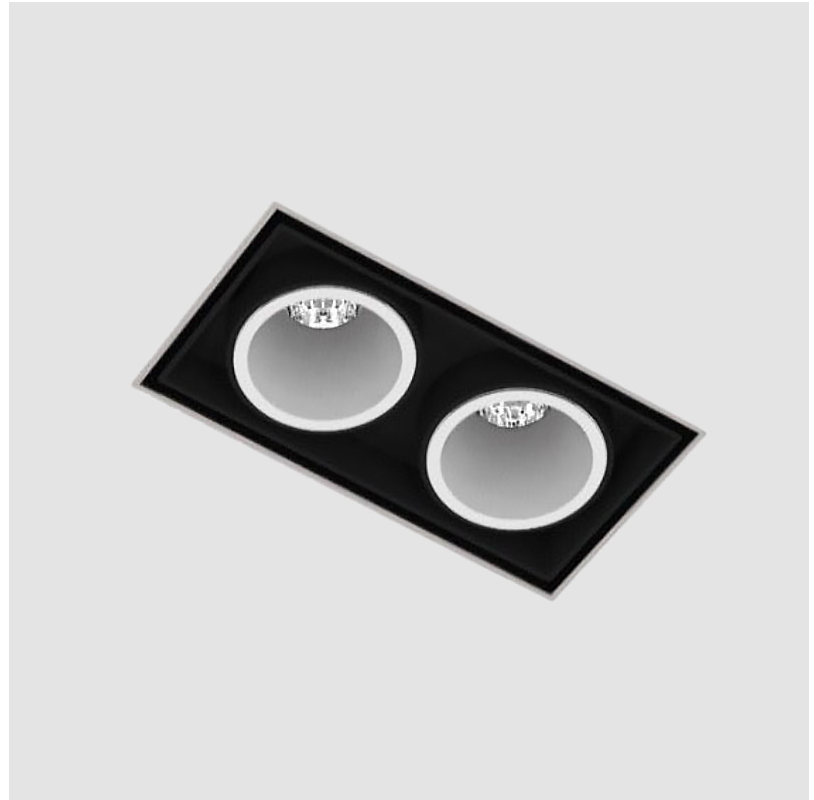

PHYSICAL

Aperture Sizes - Downlights: 1"
Shape: Rectangle
Length (mm): 70
Length (in): 2 ³/₄
Width (mm): 35
Width (in): 1 ³/₈
Height (mm): 65
Height (in): 2 ⁹/₁₆
Ceiling Thickness (mm): 12.5
Ceiling Thickness (in): 1/2
Min. Recessing Depth (mm): 100
Min. Recessing Depth (in): 3 ¹⁵/₁₆
Weight (kg): 0.246
Weight (lbs): 0.54
Fixture Finish: SSR / BKV / CWI / CRY / HAB / UFT / ITA / RUA / FTG / MYG / LOD / PUS / FRO / FUP / KIA / POP / BLS / SPG / MEY / GOH / CHC / COM / ABZ / JAG / OBR / MOS / ROR
Holder Finish: WHI / BLK
Fixture Material: Aluminum Die Cast
Cut-out Measurements: 82mm / 3 1/4" x 42mm / 1 5/8"
Upon Request: Unique Ceiling Thickness

ELECTRICAL

Lamp Type: LED (Zhaga Standard)
Input Wattage (W): 7.7
Total Output Wattage (W): 6.6
Dimming: Tri-Mode (Non-Dimming and Phase Dimming (120Vac only) and 0-10V Dimming)
Driver Included: No
Driver Location: Remote
Driver Type: Constant Current - Universal
Driver Class: Class 2
Input Voltage (V): 120 - 277
Constant Current (MA): 1050

LED

Number of LEDs: 2
Color Temperature (°K): 2700 / 3000 / 3500 / 4000
Max. Delivered Lumen (lm): 319 / 348 / 356 / 363
Nominal Lumen (lm): 440 / 480 / 490 / 500
CRI: >90 CRI
Lamp Life (hrs): 50000
Upon Request: Special Color Temperature

OPTICAL

Reflector: 8 / 18 / 34
Upon Request: Special Beam Angles

120mm
4 3/4"

12 1/2 mm
1/2"

82mm x 42mm
3 1/4" x 1 5/8"

RATINGS AND CERTIFICATIONS

Zaneen Group Inc. © 2026, 1 800-388-3382, F 416-247-9319, www.zaneen.com

Certified by CSA Certified, ETL and CEM Standards

Imitation is not to supply the best product, we reserve the right to change specifications or materials without notice. The most recent specification sheets are found at zaneen.com

Imitation is not to supply the best product, we reserve the right to change specifications or materials without notice. The most recent specification sheets are found at zaneen.com