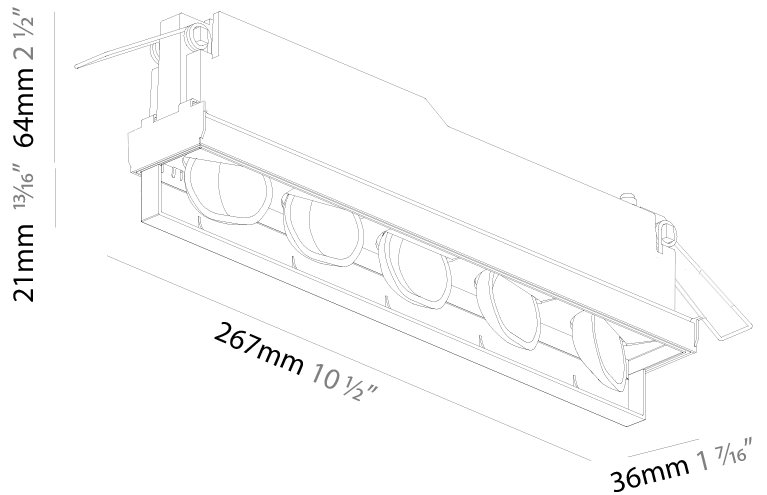

GENERAL

Series: Magiq
Subseries: Magiq Wallwash
Partner: Prolicht
Division: Architectural
Installation: Trimless
Product Type: Wallwash
Mounting Location: Ceiling
Light Distribution: Asymmetric

PHYSICAL

Shape: Rectangle
Length (mm): 267
Length (in): 10 1/2
Width (mm): 36
Width (in): 1 7/16
Height (mm): 64
Height (in): 2 1/2
Ceiling Thickness (mm): 12.5
Ceiling Thickness (in): 1/2
Min. Recessing Depth (mm): 100
Min. Recessing Depth (in): 3 15/16
Weight (kg): .943
Weight (lbs): 2.08
Fixture Material: Aluminum Die Cast
Cut-out Measurements: 273mm / 10 3/4" x 42mm / 1 5/8"

ELECTRICAL

Lamp Type: LED (Zhaga Standard)
Input Wattage (W): 33.4
Total Output Wattage (W): 29.6
Dimming: Tri-Mode (Non-Dimming and Phase Dimming (120Vac only) and 0-10V Dimming)
Driver Included: No
Driver Location: Remote
Driver Type: Constant Current - Universal
Driver Class: Class 1
Input Voltage (V): 120 - 277
Constant Current (MA): 500

LED

Number of LEDs: 5
Color Temperature (°K): 4000
Max. Delivered Lumen (lm): 2443
Nominal Lumen (lm): 2705
CRI: >90 CRI
Lamp Life (hrs): 50000

OPTICAL

Reflector: Asymmetric

RATINGS AND CERTIFICATIONS

Certified By: CSA Certified to UL and CSA Standards
IP rating: IP20