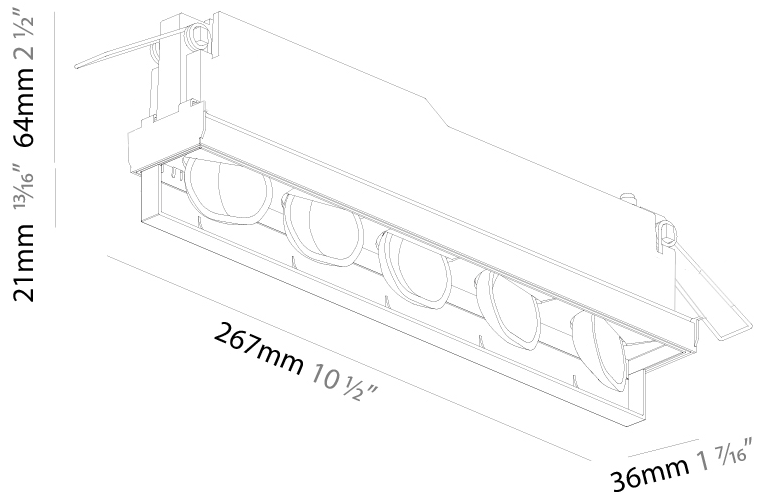

Shape: Rectangle
 Length (mm): 267
 Length (in): 10 1/2
 Width (mm): 36
 Width (in): 1 1/16
 Height (mm): 64
 Height (in): 2 1/2
 Ceiling Thickness (mm): 12.5
 Ceiling Thickness (in): 1/2
 Min. Recessing Depth (mm): 100
 Min. Recessing Depth (in): 3 15/16
 Weight (kg): .943
 Weight (lbs): 2.08
 Fixture Material: Aluminum Die Cast
 Cut-out Measurements: 273mm / 10 3/4" x 42mm / 1 5/8"

Certified By: CSA Certified to UL and CSA Standards
 IP rating: IP20

100mm
3 15/16"

12 1/2 mm
1/2"

270mm x 38mm
10 5/8" x 1 1/2"

PROJECT
TYPE
SPECIFIER
QUANTITY
DATE

MAGIQ WALLWASH TRIMLESS

A35139- : A35139-40K-02

Shape: Rectangle
 Length (mm): 267
 Length (in): 10 1/2
 Width (mm): 36
 Width (in): 1 7/16
 Height (mm): 64
 Height (in): 2 1/2
 Ceiling Thickness (mm): 12.5
 Ceiling Thickness (in): 1/2
 Min. Recessing Depth (mm): 100
 Min. Recessing Depth (in): 3 15/16
 Weight (kg): .943
 Weight (lbs): 2.08
 Fixture Material: Aluminum Die Cast
 Cut-out Measurements: 273mm / 10 3/4" x 42mm / 1 5/8"