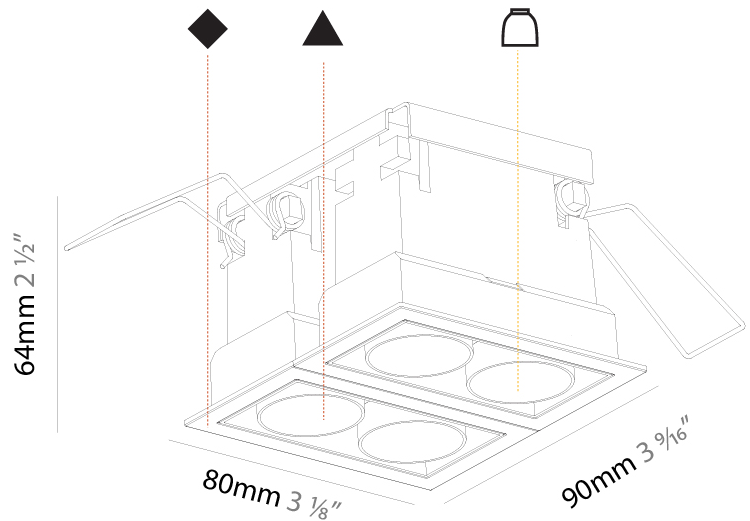

PHYSICAL

Shape: Square
Length (mm): 80
Length (in): 3 1/8
Width (mm): 90
Width (in): 3 9/16
Height (mm): 64
Height (in): 2 1/2
Ceiling Thickness (mm): 10 / 12.5 / 15 / 25 / 30
Ceiling Thickness (in): 3/8 or 1/2 or 9/16 or 1 or 1 3/16
Min. Recessing Depth (mm): 100
Min. Recessing Depth (in): 3 15/16
Light Distribution: Downlight
Weight (kg): 0.265
Weight (lbs): 0.58
Fixture Finish: SSR / BKV / CWI / CRY / HAB / UFT / ITA / RUA / FTG / MYG / LOD / PUS / FRO / FUP / KIA / POP / BLS / SPG / MEY / GOH / GUM / CHC / COM / ABZ / JAG / OBR / MOS / ROR
Holder Finish: WHI / BLK
Fixture Material: Aluminum Die Cast
Cut-out Measurements: 73mm / 2 7/8" x 38mm / 1 1/2"

ELECTRICAL

Lamp Type: LED (Zhaga Standard)
Input Wattage (W): 17.8
Total Output Wattage (W): 13
Dimming: Tri-Mode (Non-Dimming and Phase Dimming (120Vac only) and 0-10V Dimming)
Driver Included: No
Driver Location: Recessed Housing
Driver Type: Constant Current - Universal
Driver Class: Class 2
Housing: See components
Input Voltage (V): 120 - 277
Constant Current (MA): 1050

LED

Number of LEDs: 4
Color Temperature (°K): 2700 / 3000 / 3500 / 4000
Max. Delivered Lumen (lm): Max 880
Nominal Lumen (lm): 880 / 960 / 980 / 1000
CRI: >90 CRI
Lamp Life (hrs): 50000

OPTICAL

Reflector: 8 / 18 / 34

RATINGS AND CERTIFICATIONS

Certified By: CSA Certified to UL and CSA Standards
IP rating: IP20