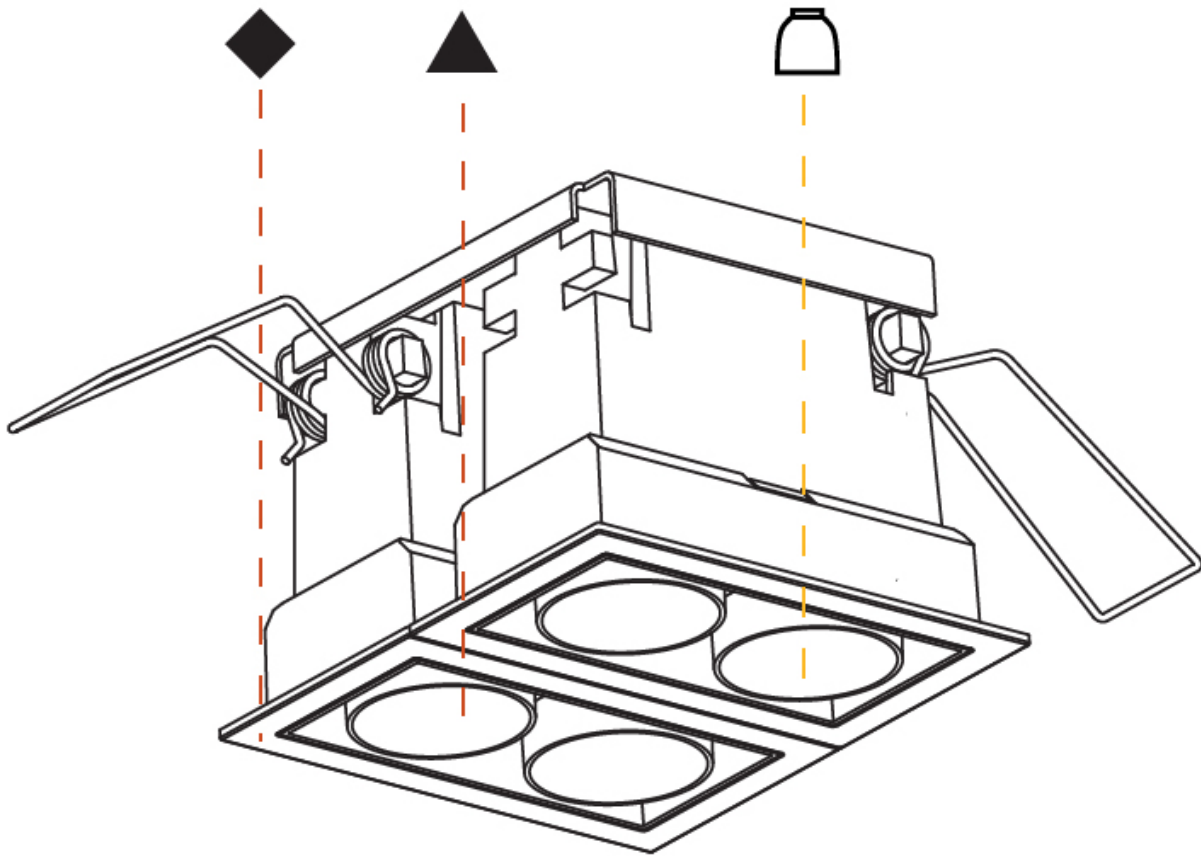

RATINGS AND CERTIFICATIONS

Certified By: CSA Certified to UL and CSA Standards
IP rating: IP20

MAGIQ 2X2 CELL KORONA RECESSED

A35637-

PROJECT	_____
TYPE	_____
SPECIFIER	_____
QUANTITY	_____
DATE	_____

A

PROJECT _____
 TYPE _____
 SPECIFIER _____
 QUANTITY _____
 DATE _____