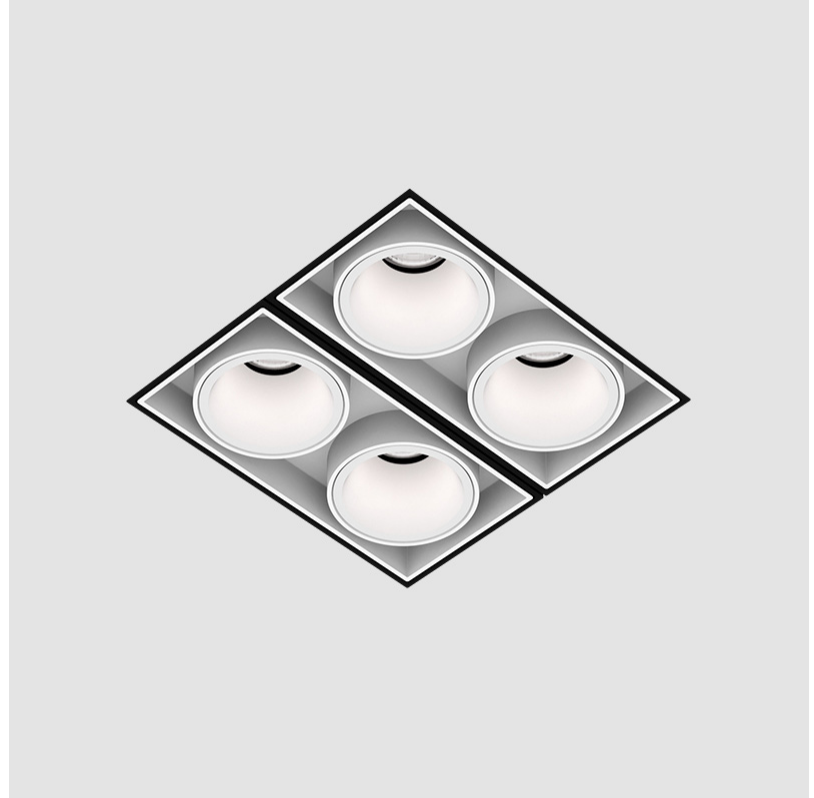

PHYSICAL

Shape: Rectangle
Length (mm): 70
Length (in): 2 ¾
Width (mm): 70
Width (in): 2 ¾
Height (mm): 65
Height (in): 2 9/16
Ceiling Thickness (mm): 12.5
Ceiling Thickness (in): 1/2
Min. Recessing Depth (mm): 100
Min. Recessing Depth (in): 3 15/16
Light Distribution: Downlight
Weight (kg): 0.437
Weight (lbs): 0.96
Fixture Finish: SSR / BKV / CWI / CRY / HAB / UFT / ITA / RUA / FTG / MYG / LOD / PUS / FRO / FUP / KIA / POP / BLS / SPG / MEY / GOH / GUM / CHC / COM / ABZ / JAG / OBR / MOS / ROR
Fixture Material: Aluminum Die Cast
Cut-out Measurements: 82mm / 3 1/4" x 42mm / 1 5/8"
Upon Request: Unique Ceiling Thickness

ELECTRICAL

Lamp Type: LED (Zhaga Standard)
Input Wattage (W): 18
Total Output Wattage (W): 16.4
Dimming: Tri-Mode (Non-Dimming and Phase Dimming (120Vac only) and 0-10V Dimming)
Driver Included: No
Driver Location: Recessed Housing
Driver Type: Constant Current - Universal
Driver Class: Class 2
Housing: See components
Input Voltage (V): 120 - 277
Constant Current (MA): 1050

LED

Number of LEDs: 4
Color Temperature (°K): 2700 / 3000 / 3500 / 4000
Max. Delivered Lumen (lm): Max. 887
CRI: >90 CRI
Lamp Life (hrs): 50000
Upon Request: Special Color Temperature

OPTICAL

Reflector°: 8 / 18 / 34
Upon Request: Special Beam Angles

RATINGS AND CERTIFICATIONS

Certified By: CSA Certified to UL and CSA Standards
IP rating: IP20
Zaneen Group Inc. © 2024, T 1800-388-3382, F 416-247-9319, www.zaneen.com