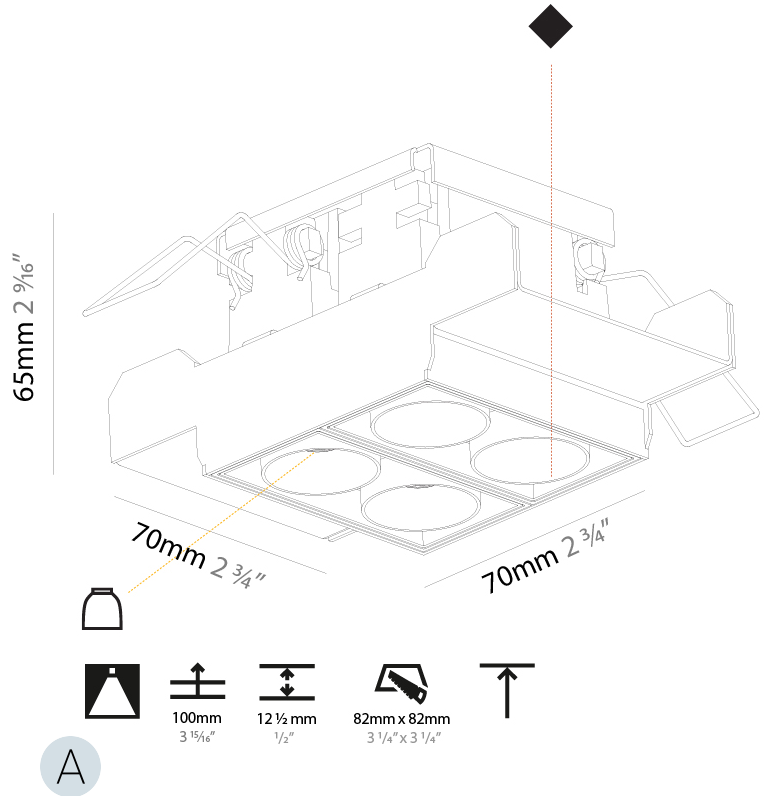

PHYSICAL

Shape: Rectangle
Length (mm): 70
Length (in): 2 ¾
Width (mm): 70
Width (in): 2 ¾
Height (mm): 65
Height (in): 2 9/16
Ceiling Thickness (mm): 12.5
Ceiling Thickness (in): 1/2
Min. Recessing Depth (mm): 100
Min. Recessing Depth (in): 3 15/16
Light Distribution: Downlight
Weight (kg): 0.437
Weight (lbs): 0.96
Fixture Finish: SSR / BKV / CWI / CRY / HAB / UFT / ITA / RUA / FTG / MYG / LOD / PUS / FRO / FUP / KIA / POP / BLS / SPG / MEY / GOH / GUM / CHC / COM / ABZ / JAG / OBR / MOS / ROR
Fixture Material: Aluminum Die Cast
Cut-out Measurements: 82mm / 3 1/4" x 42mm / 1 5/8"
Upon Request: Unique Ceiling Thickness

ELECTRICAL

Lamp Type: LED (Zhaga Standard)
Input Wattage (W): 18
Total Output Wattage (W): 16.4
Dimming: Tri-Mode (Non-Dimming and Phase Dimming (120Vac only) and 0-10V Dimming)
Driver Included: No
Driver Location: Recessed Housing
Driver Type: Constant Current - Universal
Driver Class: Class 2
Housing: See components
Input Voltage (V): 120 - 277
Constant Current (MA): 1050

LED

Number of LEDs: 4
Color Temperature (°K): 2700 / 3000 / 3500 / 4000
Max. Delivered Lumen (lm): Max. 887
CRI: >90 CRI
Lamp Life (hrs): 50000
Upon Request: Special Color Temperature

OPTICAL

Reflector°: 8 / 18 / 34
Upon Request: Special Beam Angles

RATINGS AND CERTIFICATIONS

Certified By: CSA Certified to UL and CSA Standards
IP rating: IP20
Zaneen Group Inc. © 2024, T 1800-388-3382, F 416-247-9319, www.zaneen.com