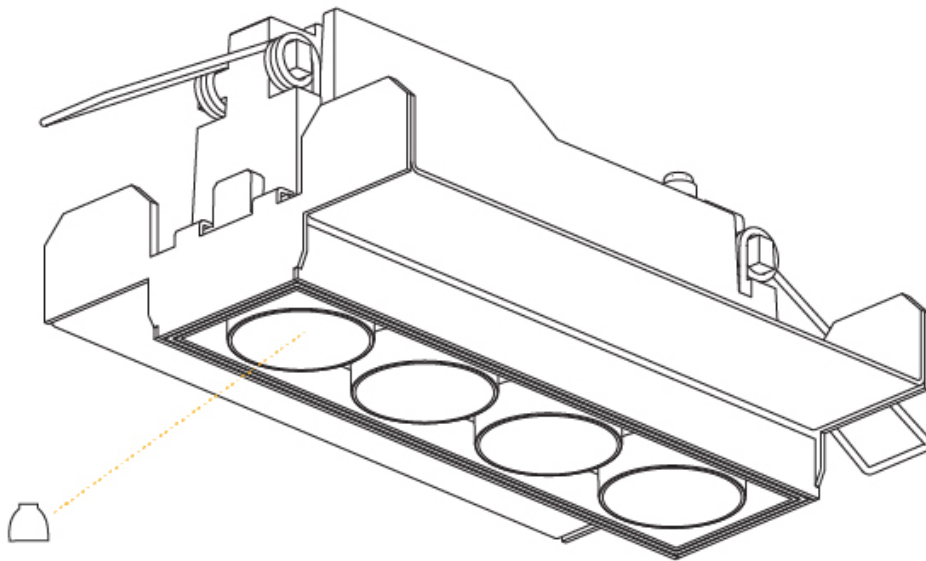

MAGIQ 4 CELL TRIMLESS

A35498-

PROJECT _____

TYPE _____

SPECIFIER _____

QUANTITY _____

DATE _____

A