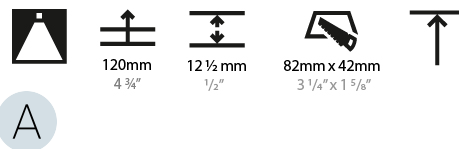

GENERAL

Series: Magiq
Subseries: Magiq 2 Cell
Partner: Prolicht
Division: Architectural
Installation: Trimless
Product Type: Downlight
Mounting Location: Ceiling
Light Distribution: Downlight

PHYSICAL

Aperture Sizes - Downlights: 1"
Shape: Rectangle
Length (mm): 70
Length (in): 2 3/4
Width (mm): 35
Width (in): 1 3/8
Height (mm): 65
Height (in): 2 9/16
Ceiling Thickness (mm): 12.5
Ceiling Thickness (in): 1/2
Min. Recessing Depth (mm): 100
Min. Recessing Depth (in): 3 15/16
Weight (kg): 0.241
Weight (lbs): 0.53
Fixture Finish: BLK / WHI
Fixture Material: Aluminum Die Cast
Cut-out Measurements: 82mm / 3 1/4" x 42mm / 1 5/8"
Upon Request: Unique Ceiling Thickness

ELECTRICAL

Lamp Type: LED (Zhaga Standard)
Input Wattage (W): 9
Total Output Wattage (W): 8.2
Dimming: Tri-Mode (Non-Dimming and Phase Dimming (120Vac only) and 0-10V Dimming)
Driver Included: No
Driver Location: Remote
Driver Type: Constant Current - Universal
Driver Class: Class 2
Input Voltage (V): 120 - 277
Constant Current (MA): 1050

LED

Number of LEDs: 2
Color Temperature (°K): 2700 / 3000 / 3500 / 4000
Max. Delivered Lumen (lm): 314 / 342 / 350 / 357
Nominal Lumen (lm): 440 / 480 / 490 / 500
CRI: >90 CRI
Lamp Life (hrs): 50000
Upon Request: Special Color Temperature

OPTICAL

Reflector: 8 / 18 / 34
Upon Request: Special Beam Angles

RATINGS AND CERTIFICATIONS

Certified By: CSA Certified to UL and CSA Standards
IP rating: IP20