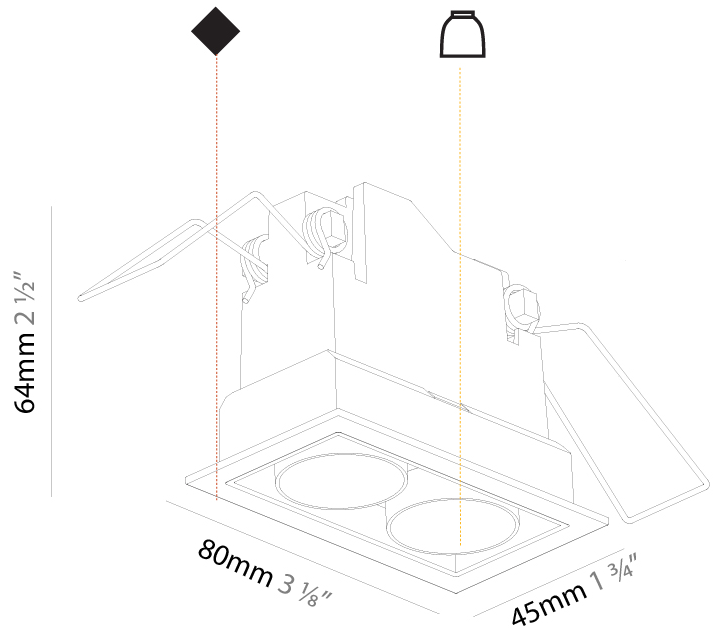

PHYSICAL

Aperture Sizes - Downlights: 1"
Shape: Rectangle
Length (mm): 80
Length (in): 3 1/8"
Width (mm): 45
Width (in): 1 3/4"
Height (mm): 64
Height (in): 2 1/2"
Ceiling Thickness (mm): 10 / 12.5 / 15 / 25 / 30
Ceiling Thickness (in): 3/8 or 1/2 or 9/16 or 1 or 1 3/16
Min. Recessing Depth (mm): 100
Min. Recessing Depth (in): 3 15/16"
Weight (kg): 0.145
Weight (lbs): 0.32
Fixture Finish: SSR / BKV / CWI / CRY / HAB / UFT / ITA / RUA / FTG / MYG / LOD / PUS / FRO / FUP / KIA / POP / BLS / SPG / MEY / GOH / CHC / COM / ABZ / JAG / OBR / MOS / ROR
Holder Finish: WHI / BLK
Fixture Material: Aluminum Die Cast
Cut-out Measurements: 73mm / 2 7/8" x 38mm / 1 1/2"

ELECTRICAL

Lamp Type: LED (Zhaga Standard)
Input Wattage (W): 7.7
Total Output Wattage (W): 16
Dimming: Tri-Mode (Non-Dimming and Phase Dimming (120Vac only) and 0-10V Dimming)
Driver Included: No
Driver Location: Remote
Driver Type: Constant Current - Universal
Driver Class: Class 2
Input Voltage (V): 120 - 277
Constant Current (MA): 1050

LED

Number of LEDs: 2
Color Temperature (°K): 2700 / 3000 / 3500 / 4000
Max. Delivered Lumen (lm): 390 / 410 / 421 / 430
Nominal Lumen (lm): 440 / 465 / 470 / 480
CRI: >90 CRI
Lamp Life (hrs): 50000

OPTICAL

Reflector: 8 / 18 / 34

RATINGS AND CERTIFICATIONS

Certified By: CSA Certified to UL and CSA Standards
IP rating: IP20