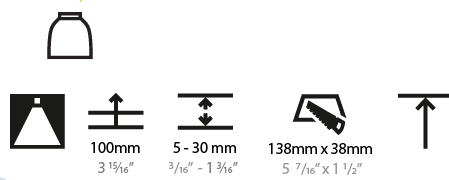

ELECTRICAL

Lamp Type: LED (Zhaga Standard)
Input Wattage (W): 14.3
Total Output Wattage (W): 13.3
Dimming: Tri-Mode (Non-Dimming and Phase Dimming (120Vac only) and 0-10V Dimming)
Driver Included: No
Driver Location: Remote
Driver Type: Constant Current - Universal
Driver Class: Class 2
Input Voltage (V): 120 - 277
Constant Current (MA): 1050
Upon Request: Lutron

LED

Number of LEDs: 4
Color Temperature (°K): 2700 / 3000 / 3500 / 4000
Max. Delivered Lumen (lm): Max 781 / 843 / 860 / 878
Nominal Lumen (lm): 880 / 954 / 970 / 990
CRI: >90 CRI
Lamp Life (hrs): 50000

OPTICAL

Reflector: 8 / 14 / 34

RATINGS AND CERTIFICATIONS

Certified By: CSA Certified to UL and CSA Standards

IP rating: IP20
Zaneen Company Inc. © 2026, T 1800-388-3382, F 416-247-9319, www.zaneen.com

Available for International specifications by adding 'INT' at the end of the existing Model #. For assistance on 'custom' specifications, contact zteam@zaneen.com. In a constant effort to supply the best product, we reserve the right to change specifications or materials without notice. The most recent specification sheets are found at zaneen.com