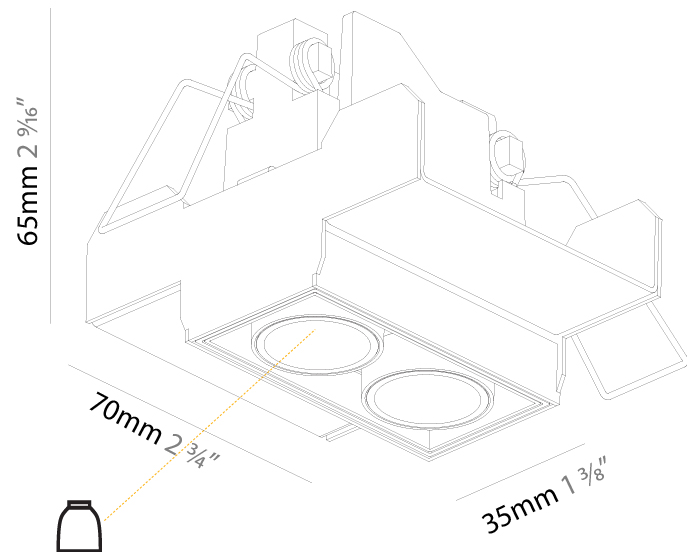

GENERAL

Series: Magiq
Subseries: Magiq 2 Cell
Partner: Prolicht
Division: Architectural
Installation: Trimless
Product Type: Downlight
Mounting Location: Ceiling
Light Distribution: Downlight

PHYSICAL

Aperture Sizes - Downlights: 1"
Shape: Rectangle
Length (mm): 70
Length (in): 2 3/4
Width (mm): 35
Width (in): 1 3/8
Height (mm): 65
Height (in): 2 9/16
Ceiling Thickness (mm): 12.5
Ceiling Thickness (in): 1/2
Min. Recessing Depth (mm): 100
Min. Recessing Depth (in): 3 15/16
Weight (kg): 0.241
Weight (lbs): 0.53
Fixture Finish: BLK / WHI
Fixture Material: Aluminum Die Cast
Cut-out Measurements: 82mm / 3 1/4" x 42mm / 1 5/8"
Upon Request: Unique Ceiling Thickness

ELECTRICAL

Lamp Type: LED (Zhaga Standard)
Input Wattage (W): 9
Total Output Wattage (W): 8.2
Dimming: Tri-Mode (Non-Dimming and Phase Dimming (120Vac only) and 0-10V Dimming)
Driver Included: No
Driver Location: Remote
Driver Type: Constant Current - Universal
Driver Class: Class 2
Input Voltage (V): 120 - 277
Constant Current (MA): 1050

LED

Number of LEDs: 2
Color Temperature (°K): 2700 / 3000 / 3500 / 4000
Max. Delivered Lumen (lm): 314 / 342 / 350 / 357
Nominal Lumen (lm): 440 / 480 / 490 / 500
CRI: >90 CRI
Lamp Life (hrs): 50000
Upon Request: Special Color Temperature

OPTICAL

Reflector: 8 / 18 / 34
Upon Request: Special Beam Angles

RATINGS AND CERTIFICATIONS

Certified By: CSA Certified to UL and CSA Standards
IP rating: IP20