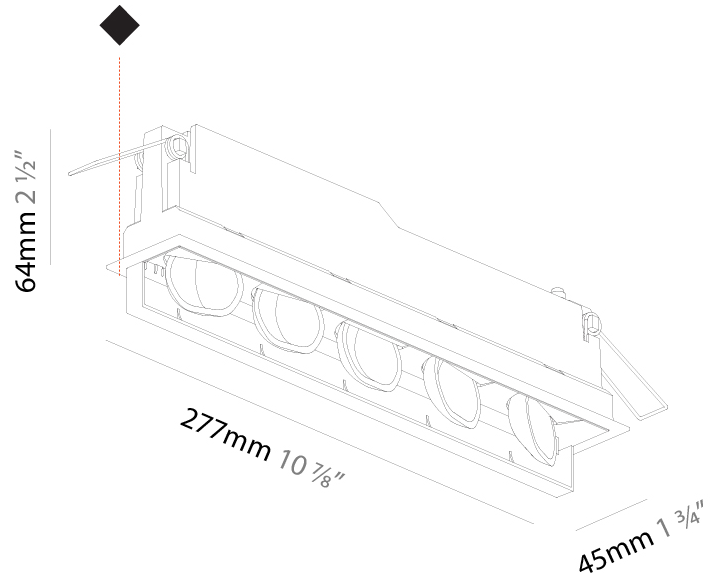

PROJECT	
TYPE	
SPECIFIER	
QUANTITY	
DATE	

MAGIQ WALLWASH RECESSED

A35154- : A35154-35K-01-02

base number

1. To build a product code in our configurator select the specify button on the base model # product page
2. To build a manual product code on this datasheet choose from the options listed below in blue font and add the suffix to the base model #

GENERAL

Series: Magiq
Subseries: Magiq Wallwash
Partner: Prolicht
Division: Architectural
Installation: Recessed
Product Type: Wallwash
Mounting Location: Ceiling
Light Distribution: Asymmetric

PHYSICAL

Shape: Rectangle
Length (mm): 277
Length (in): 10 7/8
Width (mm): 45
Width (in): 1 3/4
Height (mm): 64
Height (in): 2 1/2
Min. Recessing Depth (mm): 100
Min. Recessing Depth (in): 3 15/16
Fixture Material: Aluminum Die Cast
Cut-out Measurements: 270mm / 10 5/8" x 38mm / 1 1/2"

ELECTRICAL

Lamp Type: LED (Zhaga Standard)
Input Wattage (W): 31.4
Dimming: Tri-Mode (Non-Dimming and Phase Dimming (120Vac only) and 0-10V Dimming)
Driver Included: No
Driver Location: Remote
Driver Type: Constant Current - Universal
Driver Class: Class 2
Input Voltage (V): 120 - 277
Constant Current (MA): 500

LED

Number of LEDs: 5
Color Temperature (°K): 3500
Max. Delivered Lumen (lm): 2145
Nominal Lumen (lm): 2145
CRI: >90 CRI
Efficiency (%): 82.3
Lamp Life (hrs): 50000

OPTICAL

RATINGS AND CERTIFICATIONS

Certified By: CSA Certified to UL and CSA Standards
IP rating: IP20

100mm
3 15/16"

5 - 30 mm
3/16" - 1 3/16"

270mm x 38mm
10 5/8" x 1 1/2"

A