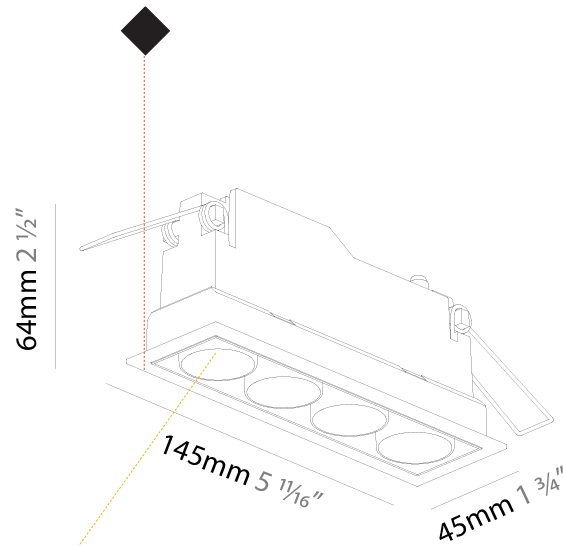

ELECTRICAL

Lamp Type: LED (Zhaga Standard)
Input Wattage (W): 14.3
Total Output Wattage (W): 13.3
Dimming: Tri-Mode (Non-Dimming and Phase Dimming (120Vac only) and 0-10V Dimming)
Driver Included: No
Driver Location: Remote
Driver Type: Constant Current - Universal
Driver Class: Class 2
Input Voltage (V): 120 - 277
Constant Current (MA): 1050
Upon Request: Lutron

LED

Number of LEDs: 4
Color Temperature (°K): 2700 / 3000 / 3500 / 4000
Max. Delivered Lumen (lm): Max 781 / 843 / 860 / 878
Nominal Lumen (lm): 880 / 954 / 970 / 990
CRI: >90 CRI
Lamp Life (hrs): 50000

OPTICAL

Reflector: 8 / 14 / 34

RATINGS AND CERTIFICATIONS

Certified By: CSA Certified to UL and CSA Standards

IP rating: IP20
Zaneen Company Inc. © 2026, T 1800-388-3382, F 416-247-9319, www.zaneen.com

Available for International specifications by adding 'INT' at the end of the existing Model #. For assistance on 'custom' specifications, contact zteam@zaneen.com. In a constant effort to supply the best product, we reserve the right to change specifications or materials without notice. The most recent specification sheets are found at zaneen.com