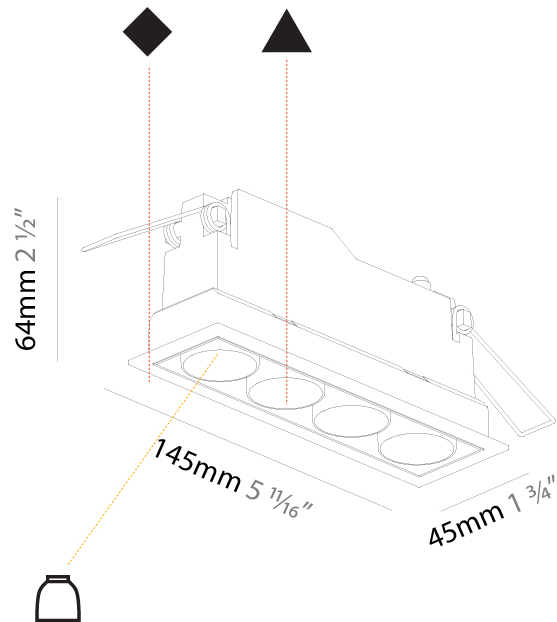

GENERAL

Series: Magiq
Subseries: Magiq 4 Cell Korona
Partner: Prolicht
Division: Architectural
Installation: Recessed
Product Type: Downlight
Mounting Location: Ceiling
Light Distribution: Downlight

PHYSICAL

Aperture Sizes - Downlights: 1"
Shape: Rectangle
Length (mm): 145
Length (in): 5 11/16
Width (mm): 45
Width (in): 1 3/4
Height (mm): 64
Height (in): 2 1/2
Ceiling Thickness (mm): 5 - 30
Min. Recessing Depth (mm): 100
Min. Recessing Depth (in): 3 15/16
Fixture Finish: SSR / BKV / CWI / CRY / HAB / UFT / ITA / RUA / FTG / MYG / LOD / PUS / FRO / FUP / KIA / POP / BLS / SPG / MEY / GOH / CHC / COM / ABZ / JAG / OBR / MOS / ROR
Holder Finish: WHI / BLK
Fixture Material: Aluminum Die Cast
Cut-out Measurements: 138mm / 5 7/16" x 38mm / 1 1/2"

ELECTRICAL

Lamp Type: LED (Zhaga Standard)
Input Wattage (W): 14.3
Total Output Wattage (W): 13.3
Dimming: Tri-Mode (Non-Dimming and Phase Dimming (120Vac only) and 0-10V Dimming)
Driver Included: No
Driver Location: Remote
Driver Type: Constant Current - Universal
Driver Class: Class 2
Input Voltage (V): 120 - 277
Constant Current (MA): 1050

LED

Number of LEDs: 4
Color Temperature (°K): 2700 / 3000 / 3500 / 4000
Max. Delivered Lumen (lm): Max 880
Nominal Lumen (lm): 880 / 950 / 970 / 990
CRI: >90 CRI
Lamp Life (hrs): 50000

OPTICAL

Reflector: 8 / 14 / 34

RATINGS AND CERTIFICATIONS

Certified By: CSA Certified to UL and CSA Standards
IP rating: IP20