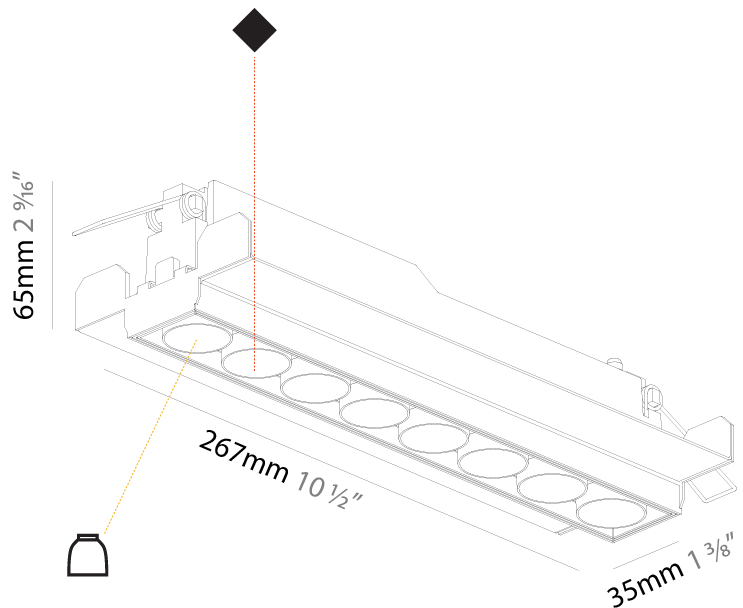

ELECTRICAL

Lamp Type: LED (Zhaga Standard)
Input Wattage (W): 27
Total Output Wattage (W): 25.9
Dimming: Tri-Mode (Non-Dimming and Phase Dimming (120Vac only) and 0-10V Dimming)
Driver Included: No
Driver Location: Remote
Driver Type: Constant Current - Universal
Driver Class: Class 2
Input Voltage (V): 120 - 277
Constant Current (MA): 1050

LED

Number of LEDs: 8
Color Temperature (°K): 2700 / 3000 / 3500 / 4000
Max. Delivered Lumen (lm): MAX. 1561 / 1685 / 1721 / 1756
Nominal Lumen (lm): MAX. 1760 / 1900 / 1940 / 1980
CRI: >90 CRI
Lamp Life (hrs): 50000
Upon Request: Special Color Temperature

OPTICAL

Reflector: 8 / 14 / 34
Upon Request: Special Beam Angles

RATINGS AND CERTIFICATIONS

Zaneen Group Inc. © 2026, 1 800-388-3382, F 416-247-9319, www.zaneen.com

Certified by: CSA Certified, ETL and CEM Standards

For assistance on 'custom' specifications, contact zteam@zaneen.com.

In an effort to supply the best product, we reserve the right to change specifications or materials without notice. The most recent specification sheets are found at zaneen.com