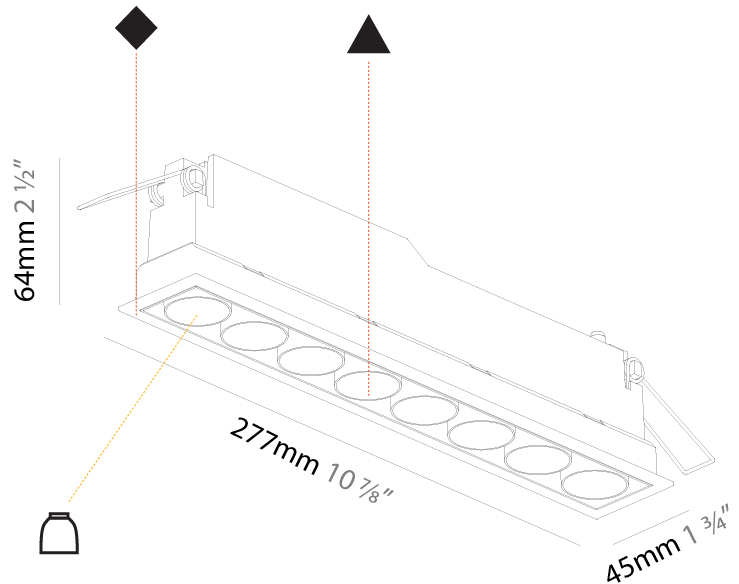

PHYSICAL

Aperture Sizes - Downlights: 1"
Shape: Rectangle
Length (mm): 277
Length (in): 10 7/8
Width (mm): 45
Width (in): 1 3/4
Height (mm): 64
Height (in): 2 1/2
Ceiling Thickness (mm): 5 - 30
Ceiling Thickness (in): 3/16 - 1 3/16
Min. Recessing Depth (mm): 100
Min. Recessing Depth (in): 3 15/16
Weight (kg): 0.518
Weight (lbs): 1.15
Fixture Finish: SSR / BKV / CWI / CRY / HAB / UFT / ITA / RUA / FTG / MYG / LOD / PUS / FRO / FUP / KIA / POP / BLS / SPG / MEY / GOH / CHC / COM / ABZ / JAG / OBR / MOS / ROR
Holder Finish: WHI / BLK
Fixture Material: Aluminum Die Cast
Cut-out Measurements: 270mm / 10 5/8" x 38mm / 1 1/2"

ELECTRICAL

Lamp Type: LED (Zhaga Standard)
Input Wattage (W): 26.6
Total Output Wattage (W): 25.9
Dimming: Tri-Mode (Non-Dimming and Phase Dimming (120Vac only) and 0-10V Dimming)
Driver Included: No
Driver Location: Remote
Driver Type: Constant Current - Universal
Driver Class: Class 2
Input Voltage (V): 120 - 277
Constant Current (MA): 1050

LED

Number of LEDs: 8
Color Temperature (°K): 2700 / 3000 / 3500 / 4000
Max. Delivered Lumen (lm): 1570 / 1700 / 1725 / 1760
Nominal Lumen (lm): 1760 / 1900 / 2040 / 1980
CRI: >90 CRI
Lamp Life (hrs): 50000

OPTICAL

Reflector: 8 / 14 / 34

RATINGS AND CERTIFICATIONS

Certified By: CSA Certified to UL and CSA Standards
IP rating: IP20