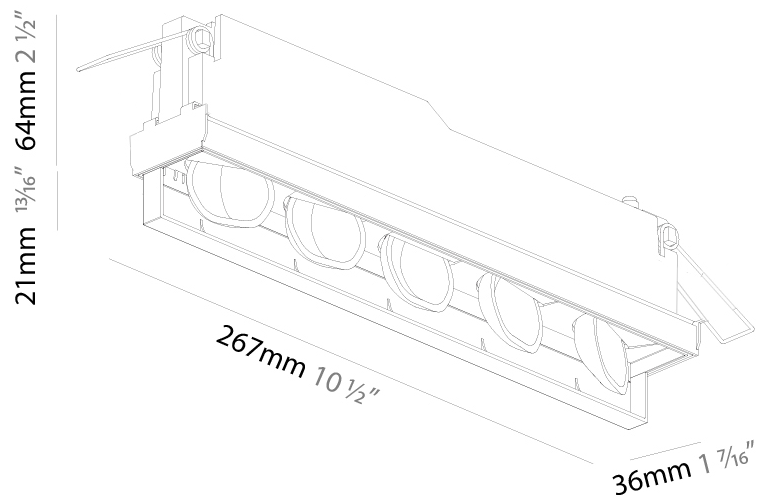

GENERAL

Series: Magiq
Subseries: Magiq Wallwash
Partner: Prolicht
Division: Architectural
Installation: Trimless
Product Type: Wallwash
Mounting Location: Ceiling
Light Distribution: Asymmetric

PHYSICAL

Shape: Rectangle
Length (mm): 267
Length (in): 10 1/2
Width (mm): 36
Width (in): 1 1/16
Height (mm): 64
Height (in): 2 1/2
Ceiling Thickness (mm): 12.5
Ceiling Thickness (in): 1/2
Min. Recessing Depth (mm): 100
Min. Recessing Depth (in): 3 15/16
Weight (kg): .943
Weight (lbs): 2.08
Fixture Material: Aluminum Die Cast
Cut-out Measurements: 273mm / 10 3/4" x 42mm / 1 5/8"

ELECTRICAL

Lamp Type: LED (Zhaga Standard)
Input Wattage (W): 33.4
Total Output Wattage (W): 29.6
Dimming: Tri-Mode (Non-Dimming and Phase Dimming (120Vac only) and 0-10V Dimming)
Driver Included: No
Driver Location: Remote
Driver Type: Constant Current - Universal
Driver Class: Class 1
Input Voltage (V): 120 - 277
Constant Current (MA): 500

LED

Number of LEDs: 5
Color Temperature (°K): 3500
Max. Delivered Lumen (lm): 2145
Nominal Lumen (lm): 2375
CRI: >90 CRI
Lamp Life (hrs): 50000

OPTICAL

Reflector: Asymmetric

RATINGS AND CERTIFICATIONS

Certified By: CSA Certified to UL and CSA Standards
IP rating: IP20

100mm
3 15/16"

12 1/2 mm
1/2"

270mm x 38mm
10 5/8" x 1 1/2"