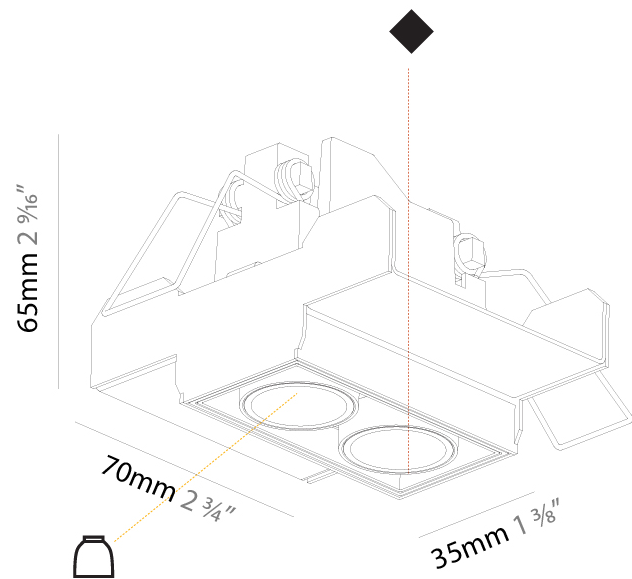

ELECTRICAL

Lamp Type: LED (Zhaga Standard)
Input Wattage (W): 7.7
Total Output Wattage (W): 6.6
Dimming: Tri-Mode (Non-Dimming and Phase Dimming (120Vac only) and 0-10V Dimming)
Driver Included: No
Driver Location: Remote
Driver Type: Constant Current - Universal
Driver Class: Class 2
Input Voltage (V): 120 - 277
Constant Current (MA): 1050

LED

Number of LEDs: 2
Color Temperature (°K): 2700 / 3000 / 3500 / 4000
Max. Delivered Lumen (lm): 319 / 348 / 356 / 363
Nominal Lumen (lm): 440 / 480 / 490 / 500
CRI: >90 CRI
Lamp Life (hrs): 50000
Upon Request: Special Color Temperature

OPTICAL

Reflector: 8 / 18 / 34
Upon Request: Special Beam Angles

RATINGS AND CERTIFICATIONS

Zaneen Group Inc. © 2026, 1 800-388-3382, F 416-247-9319, www.zaneen.com

Certified by CSA Certified, eUL and CEM Standards

Identified by the end of the existing Model #. For assistance on 'custom' specifications, contact zteam@zaneen.com.

In an effort to supply the best product, we reserve the right to change specifications or materials without notice. The most recent specification sheets are found at zaneen.com