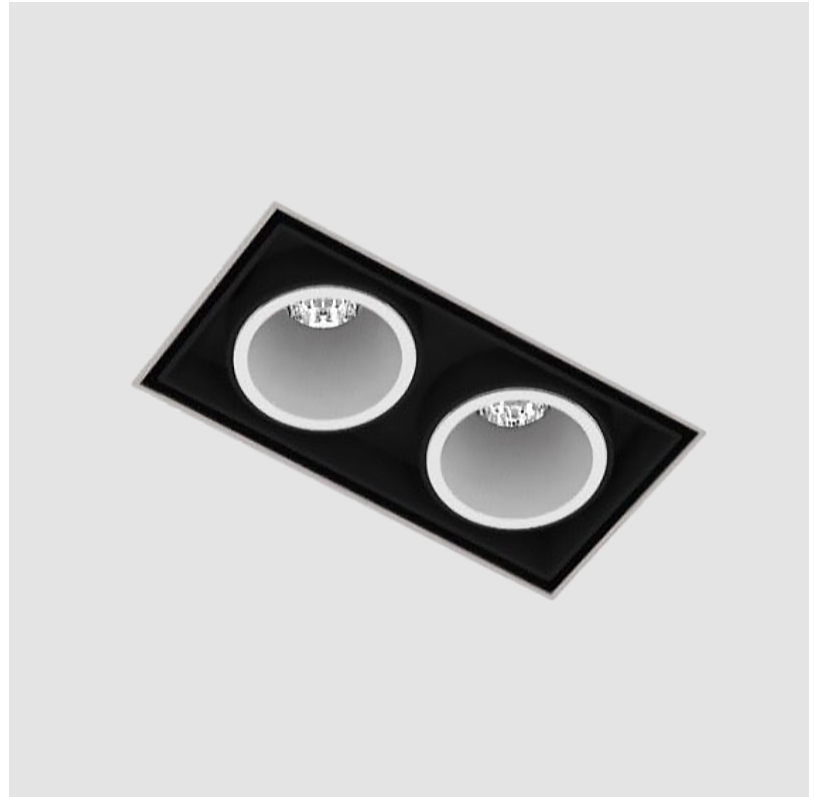

ELECTRICAL

Lamp Type: LED (Zhaga Standard)
Input Wattage (W): 7.7
Total Output Wattage (W): 6.6
Dimming: Tri-Mode (Non-Dimming and Phase Dimming (120Vac only) and 0-10V Dimming)
Driver Included: No
Driver Location: Remote
Driver Type: Constant Current - Universal
Driver Class: Class 2
Input Voltage (V): 120 - 277
Constant Current (MA): 1050

LED

Number of LEDs: 2
Color Temperature (°K): 2700 / 3000 / 3500 / 4000
Max. Delivered Lumen (lm): 319 / 348 / 356 / 363
Nominal Lumen (lm): 440 / 480 / 490 / 500
CRI: >90 CRI
Lamp Life (hrs): 50000
Upon Request: Special Color Temperature

OPTICAL

Reflector: 8 / 18 / 34
Upon Request: Special Beam Angles

RATINGS AND CERTIFICATIONS

Zaneen Group Inc. © 2026, 1 800-388-3382, F 416-247-9319, www.zaneen.com

Certified by CSA Certified, eUL and CEM Standards

Identified by the end of the existing Model #. For assistance on 'custom' specifications, contact zteam@zaneen.com.

In an effort to supply the best product, we reserve the right to change specifications or materials without notice. The most recent specification sheets are found at zaneen.com