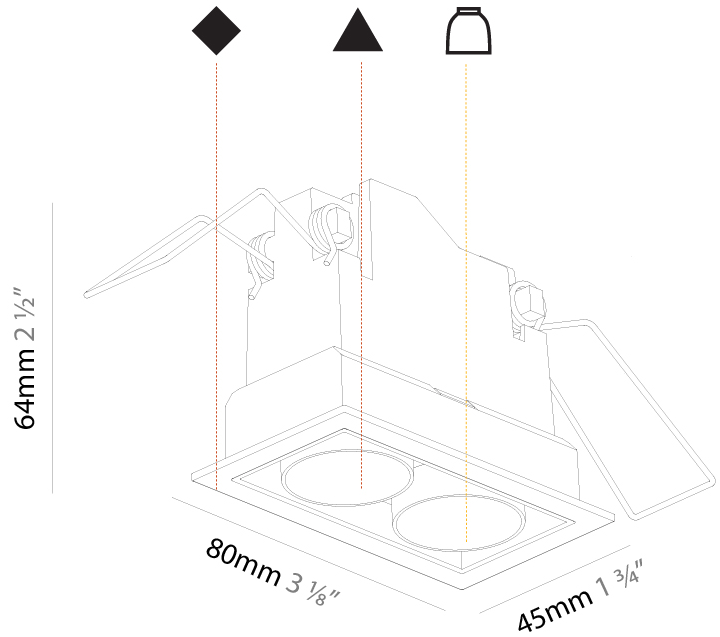

PHYSICAL

Aperture Sizes - Downlights: 1"
Shape: Rectangle
Length (mm): 80
Length (in): 3 1/8
Width (mm): 45
Width (in): 1 3/4
Height (mm): 64
Height (in): 2 1/2
Ceiling Thickness (mm): 10 / 12.5 / 15 / 25 / 30
Ceiling Thickness (in): 3/8 or 1/2 or 9/16 or 1 or 1 3/16
Min. Recessing Depth (mm): 100
Min. Recessing Depth (in): 3 15/16
Weight (kg): 0.15
Weight (lbs): 0.33
Fixture Finish: SSR / BKV / CWI / CRY / HAB / UFT / ITA / RUA / FTG / MYG / LOD / PUS / FRO / FUP / KIA / POP / BLS / SPG / MEY / GOH / CHC / COM / ABZ / JAG / OBR / MOS / ROR
Holder Finish: WHI / BLK
Fixture Material: Aluminum Die Cast
Cut-out Measurements: 73mm / 2 7/8" x 38mm / 1 1/2"

ELECTRICAL

Lamp Type: LED (Zhaga Standard)
Input Wattage (W): 9
Total Output Wattage (W): 6.6
Dimming: Tri-Mode (Non-Dimming and Phase Dimming (120Vac only) and 0-10V Dimming)
Driver Included: No
Driver Location: Remote
Driver Type: Constant Current - Universal
Driver Class: Class 2
Input Voltage (V): 120 - 277
Constant Current (MA): 1050

LED

Number of LEDs: 2
Color Temperature (°K): 2700 / 3000 / 3500 / 4000
Max. Delivered Lumen (lm): 390 / 410 / 421 / 430
Nominal Lumen (lm): 440 / 465 / 470 / 480
CRI: >90 CRI
Lamp Life (hrs): 50000

OPTICAL

Reflector: 8 / 18 / 34

RATINGS AND CERTIFICATIONS

Certified By: CSA Certified to UL and CSA Standards
IP rating: IP20