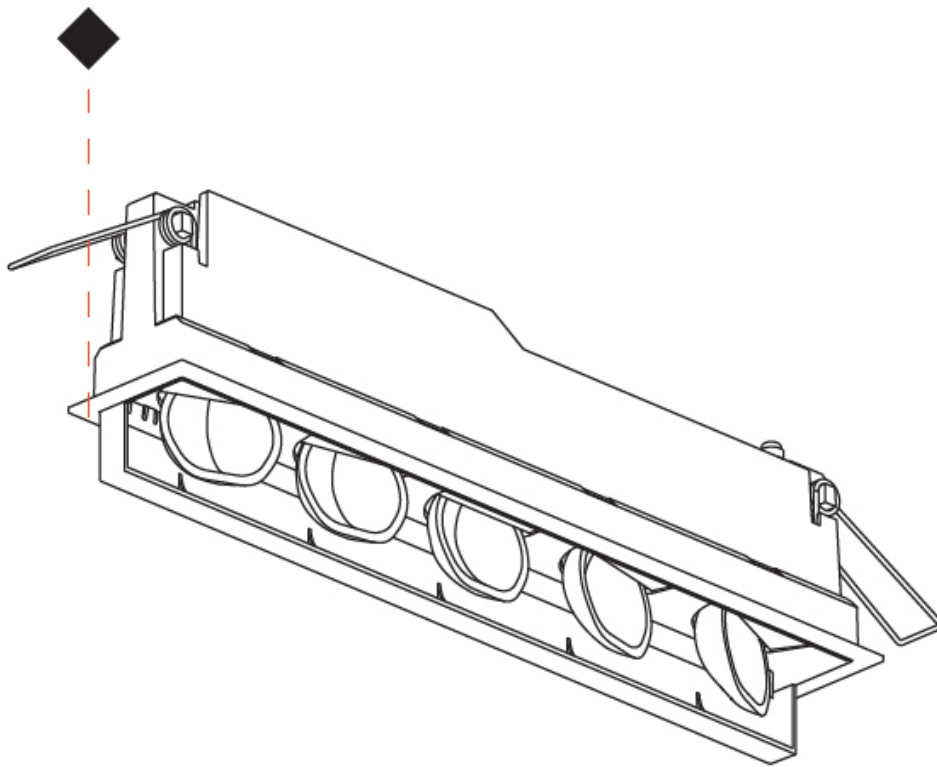

MAGIQ WALLWASH RECESSED

A35154- : A35154-30K-03-02

PROJECT

TYPE

SPECIFIER

QUANTITY

DATE

A