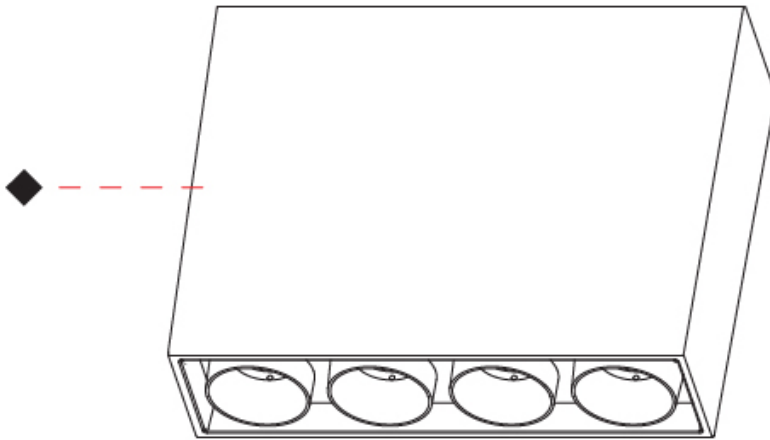

SPECIFIER

QUANTITY

DATE

A

MAGIQ 4 CELL KORONA SURFACE

A3D185-

base number Color Finish Finishes Finishes Reflector
 Temperature Options (Diamond) (Triangle) Options

- To build a product code in our configurator select the specify button on the base model # product page
- To build a manual product code on this datasheet choose from the options listed below in blue font and add the suffix to the base model #