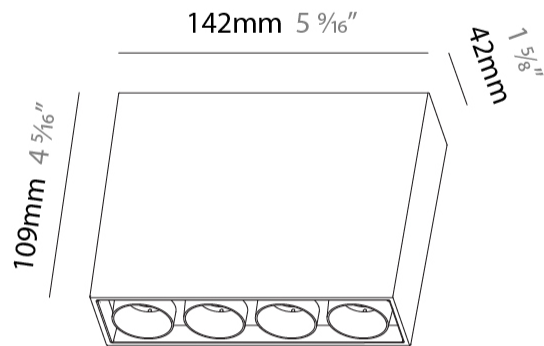

GENERAL

Series: Magiq
Subseries: Magiq 4 Cell
Partner: Prolicht
Division: Architectural
Installation: Surface
Product Type: Ceiling Surface
Mounting Location: Ceiling
Light Distribution: Direct

PHYSICAL

Shape: Rectangle
Length (mm): 142
Length (in): 5 ⁵/₁₆
Width (mm): 42
Width (in): 1 ⁵/₈
Height (mm): 109
Height (in): 4 ³/₁₆
Weight (kg): 0.65
Fixture Finish: SSR / BKV / CWI / CRY / HAB / UFT / ITA / RUA / FTG / MYG / LOD / PUS / FRO / FUP / KIA / POP / BLS / SPG / MEY / GOH / CHC / COM / ABZ / JAG / OBR / MOS / ROR
Holder Finish: WHI / BLK
Fixture Material: Aluminum Die Cast

ELECTRICAL

Lamp Type: LED (Zhaga Standard)
Input Wattage (W): 13
Total Output Wattage (W): 11.8
Dimming: Tri-Mode (Non-Dimming and Phase Dimming (120Vac only) and 0-10V Dimming)
Driver Included: Yes
Driver Location: Integrated
Driver Type: Constant Current - Universal
Driver Class: Class 1
Input Voltage (V): 120 - 277
Constant Current (MA): 1050mA

LED

Number of LEDs: 4
Color Temperature (°K): 2700 / 3000 / 3500 / 4000
Max. Delivered Lumen (lm): 781 / 843 / 860 / 878
Nominal Lumen (lm): 880 / 950 / 970 / 990
CRI: >90 CRI
Efficiency (%): 80
Lamp Life (hrs): 50000

OPTICAL

Reflector: 8 / 14 / 34
Adjustability: Fixed

RATINGS AND CERTIFICATIONS

Certified By: Certified for North American Standards
IP rating: IP20