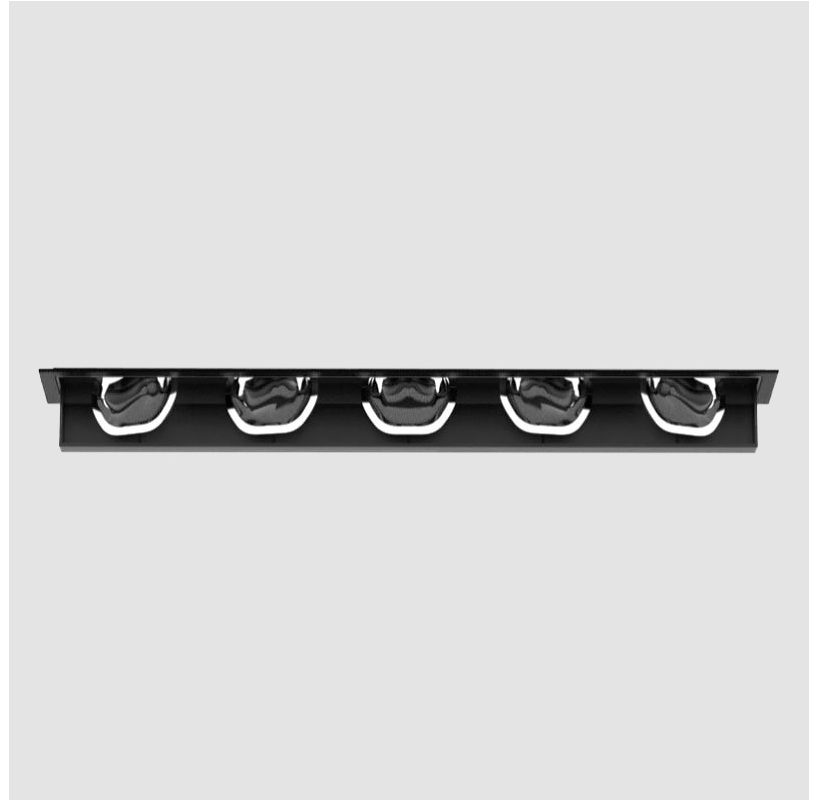

GENERAL

Series: Magiq
Subseries: Magiq Wallwash
Partner: Prolicht
Division: Architectural
Installation: Trimless
Product Type: Wallwash
Mounting Location: Ceiling
Light Distribution: Asymmetric

PHYSICAL

Shape: Rectangle
Length (mm): 267
Length (in): 10 1/2
Width (mm): 36
Width (in): 1 7/16
Height (mm): 64
Height (in): 2 1/2
Ceiling Thickness (mm): 12.5
Ceiling Thickness (in): 1/2
Min. Recessing Depth (mm): 100
Min. Recessing Depth (in): 3 15/16
Weight (kg): .943
Weight (lbs): 2.08
Fixture Material: Aluminum Die Cast
Cut-out Measurements: 273mm / 10 3/4" x 42mm / 1 5/8"

ELECTRICAL

Lamp Type: LED (Zhaga Standard)
Input Wattage (W): 33.4
Total Output Wattage (W): 29.6
Dimming: Tri-Mode (Non-Dimming and Phase Dimming (120Vac only) and 0-10V Dimming)
Driver Included: No
Driver Location: Remote
Driver Type: Constant Current - Universal
Driver Class: Class 1
Input Voltage (V): 120 - 277
Constant Current (MA): 500

LED

Number of LEDs: 5
Color Temperature (°K): 4000
Max. Delivered Lumen (lm): 2443
Nominal Lumen (lm): 2705
CRI: >90 CRI
Lamp Life (hrs): 50000

OPTICAL

Reflector: Asymmetric

RATINGS AND CERTIFICATIONS

Certified By: CSA Certified to UL and CSA Standards
IP rating: IP20

100mm
3 15/16"

12 1/2 mm
1/2"

270mm x 38mm
10 5/8" x 1 1/2"