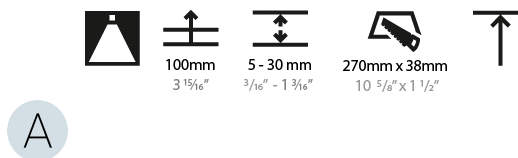

PHYSICAL

Aperture Sizes - Downlights: 1"
Shape: Rectangle
Length (mm): 277
Length (in): 10 ⁷/₈
Width (mm): 45
Width (in): 1 ³/₄
Height (mm): 64
Height (in): 2 ¹/₂
Ceiling Thickness (mm): 5 - 30
Ceiling Thickness (in): 3/16 - 1 3/16
Min. Recessing Depth (mm): 100
Min. Recessing Depth (in): 3 ¹⁵/₁₆
Weight (kg): 0.518
Weight (lbs): 1.15
Fixture Finish: SSR / BKV / CWI / CRY / HAB / UFT / ITA / RUA / FTG / MYG / LOD / PUS / FRO / FUP / KIA / POP / BLS / SPG / MEY / GOH / CHC / COM / ABZ / JAG / OBR / MOS / ROR
Holder Finish: WHI / BLK
Fixture Material: Aluminum Die Cast
Cut-out Measurements: 270mm / 10 5/8" x 38mm / 1 1/2"

ELECTRICAL

Lamp Type: LED (Zhaga Standard)
Input Wattage (W): 26.6
Total Output Wattage (W): 25.9
Dimming: Tri-Mode (Non-Dimming and Phase Dimming (120Vac only) and 0-10V Dimming)
Driver Included: No
Driver Location: Remote
Driver Type: Constant Current - Universal
Driver Class: Class 2
Input Voltage (V): 120 - 277
Constant Current (MA): 1050

LED

Number of LEDs: 8
Color Temperature (°K): 2700 / 3000 / 3500 / 4000
Max. Delivered Lumen (lm): 1570 / 1700 / 1725 / 1760
Nominal Lumen (lm): 1760 / 1900 / 2040 / 1980
CRI: >90 CRI
Lamp Life (hrs): 50000

OPTICAL

Reflector: 8 / 14 / 34

RATINGS AND CERTIFICATIONS

Certified By: CSA Certified to UL and CSA Standards
IP rating: IP20

PROJECT
TYPE
SPECIFIER
QUANTITY
DATE