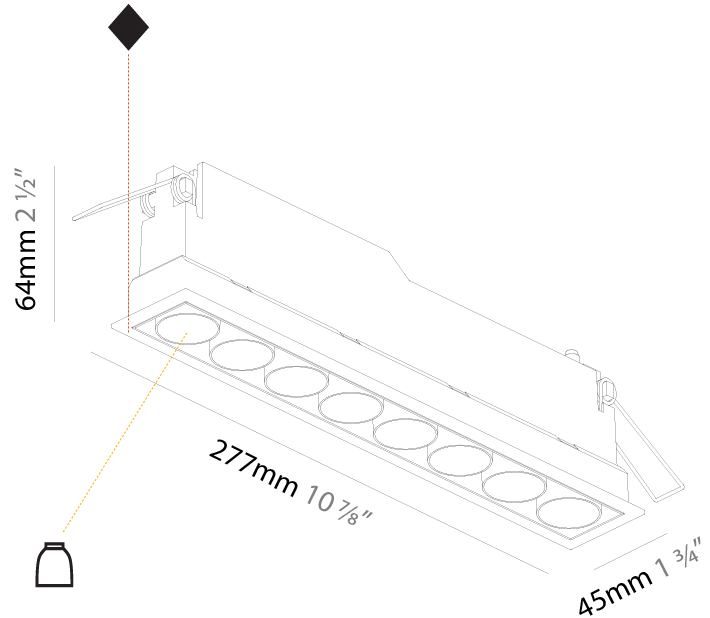

PHYSICAL

Aperture Sizes - Downlights: 1"
Shape: Rectangle
Length (mm): 277
Length (in): 10 7/8
Width (mm): 45
Width (in): 1 3/4
Height (mm): 64
Height (in): 2 1/2
Ceiling Thickness (mm): 10 / 12.5 / 15 / 25 / 30
Ceiling Thickness (in): 3/8 or 1/2 or 9/16 or 1 or 1 3/16
Min. Recessing Depth (mm): 100
Min. Recessing Depth (in): 3 15/16
Weight (kg): 0.518
Weight (lbs): 1.14
Fixture Finish: SSR / BKV / CWI / CRY / HAB / UFT / ITA / RUA / FTG / MYG / LOD / PUS / FRO / FUP / KIA / POP / BLS / SPG / MEY / GOH / CHC / COM / ABZ / JAG / OBR / MOS / ROR
Holder Finish: WHI / BLK
Fixture Material: Aluminum Die Cast
Cut-out Measurements: 270mm / 10 5/8" x 38mm / 1 1/2"

ELECTRICAL

Lamp Type: LED (Zhaga Standard)
Input Wattage (W): 27
Total Output Wattage (W): 25.9
Dimming: Tri-Mode (Non-Dimming and Phase Dimming (120Vac only) and 0-10V Dimming)
Driver Included: No
Driver Location: Remote
Driver Type: Constant Current - Universal
Driver Class: Class 2
Input Voltage (V): 120 - 277
Constant Current (MA): 1050

LED

Number of LEDs: 8
Color Temperature (°K): 2700 / 3000 / 3500 / 4000
Max. Delivered Lumen (lm): MAX 1561 / 1685 / 1721 / 1756
Nominal Lumen (lm): 1760 / 1900 / 1940 / 1980
CRI: >90 CRI
Lamp Life (hrs): 50000

OPTICAL

Reflector: 8 / 14 / 34

RATINGS AND CERTIFICATIONS

Certified By: CSA Certified to UL and CSA Standards
IP rating: IP20