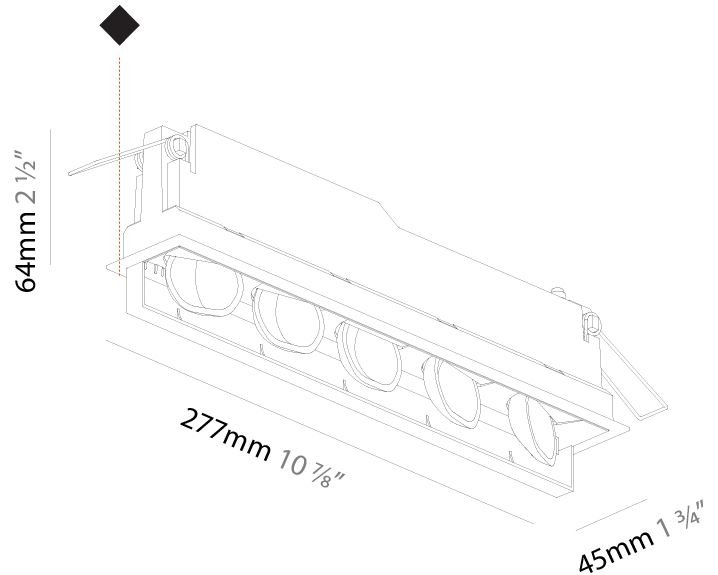

GENERAL

Series: Magiq _____
Subseries: Magiq Wallwash _____
Partner: Prolicht _____
Division: Architectural _____
Installation: Recessed _____
Product Type: Wallwash _____
Mounting Location: Ceiling _____
Light Distribution: Asymmetric _____

PHYSICAL

Shape: Rectangle _____
Length (mm): 277 _____
Length (in): 10 7/8 _____
Width (mm): 45 _____
Width (in): 1 3/4 _____
Height (mm): 64 _____
Height (in): 2 1/2 _____
Min. Recessing Depth (mm): 100 _____
Min. Recessing Depth (in): 3 15/16 _____
Fixture Material: Aluminum Die Cast _____
Cut-out Measurements: 270mm / 10 5/8" x 38mm / 1 1/2" _____

ELECTRICAL

Lamp Type: LED (Zhaga Standard) _____
Input Wattage (W): 31.4 _____
Dimming: Tri-Mode (Non-Dimming and Phase Dimming (120Vac only) and 0-10V Dimming) _____
Driver Included: No _____
Driver Location: Remote _____
Driver Type: Constant Current - Universal _____
Driver Class: Class 2 _____
Input Voltage (V): 120 - 277 _____
Constant Current (MA): 500 _____

LED

Number of LEDs: 5 _____
Color Temperature (°K): 3500 _____
Max. Delivered Lumen (lm): 2145 _____
Nominal Lumen (lm): 2145 _____
CRI: >90 CRI _____
Efficiency (%): 82.3 _____
Lamp Life (hrs): 50000 _____

OPTICAL

RATINGS AND CERTIFICATIONS

Certified By: CSA Certified to UL and CSA Standards _____
IP rating: IP20 _____

100mm
3 15/16"

5 - 30 mm
3/16" - 1 3/16"

270mm x 38mm
10 5/8" x 1 1/2"