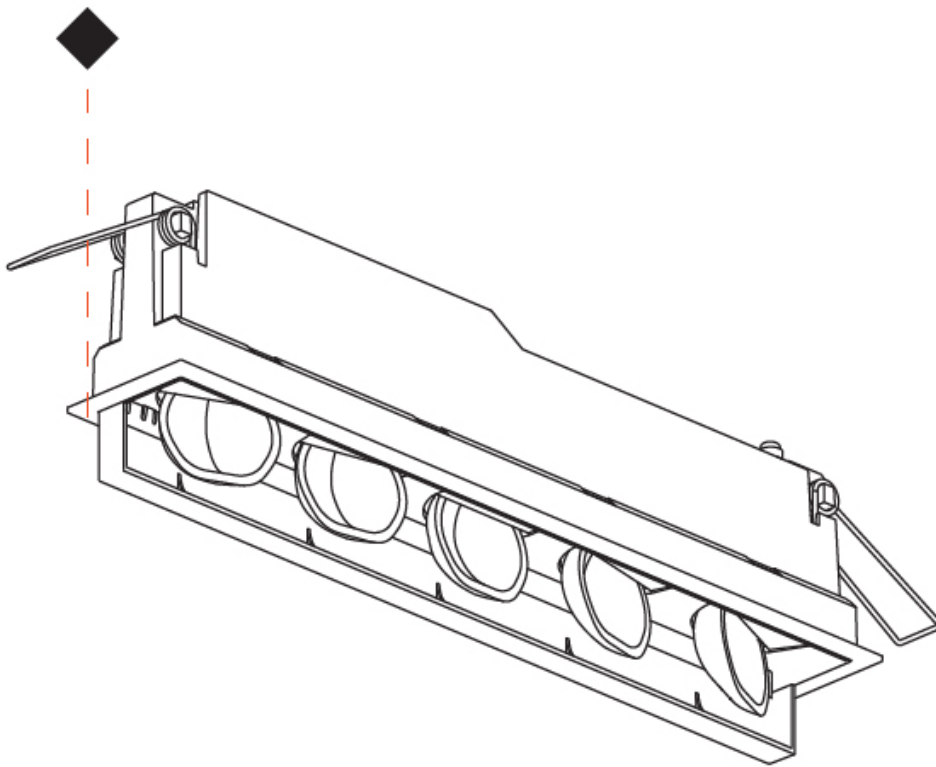

MAGIQ WALLWASH RECESSED

A35154- : A35154-30K-03-02

PROJECT

TYPE

SPECIFIER

QUANTITY

DATE

A