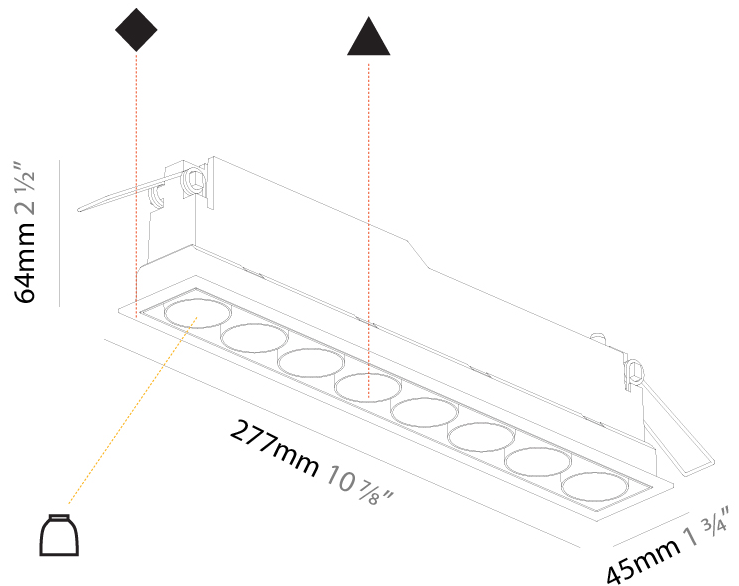

PHYSICAL

Aperture Sizes - Downlights: 1"
Shape: Rectangle
Length (mm): 277
Length (in): 10 ⁷/₈
Width (mm): 45
Width (in): 1 ³/₄
Height (mm): 64
Height (in): 2 ¹/₂
Ceiling Thickness (mm): 5 - 30
Ceiling Thickness (in): 3/16 - 1 3/16
Min. Recessing Depth (mm): 100
Min. Recessing Depth (in): 3 ¹⁵/₁₆
Weight (kg): 0.518
Weight (lbs): 1.15
Fixture Finish: SSR / BKV / CWI / CRY / HAB / UFT / ITA / RUA / FTG / MYG / LOD / PUS / FRO / FUP / KIA / POP / BLS / SPG / MEY / GOH / CHC / COM / ABZ / JAG / OBR / MOS / ROR
Holder Finish: WHI / BLK
Fixture Material: Aluminum Die Cast
Cut-out Measurements: 270mm / 10 5/8" x 38mm / 1 1/2"

ELECTRICAL

Lamp Type: LED (Zhaga Standard)
Input Wattage (W): 26.6
Total Output Wattage (W): 25.9
Dimming: Tri-Mode (Non-Dimming and Phase Dimming (120Vac only) and 0-10V Dimming)
Driver Included: No
Driver Location: Remote
Driver Type: Constant Current - Universal
Driver Class: Class 2
Input Voltage (V): 120 - 277
Constant Current (MA): 1050

LED

Number of LEDs: 8
Color Temperature (°K): 2700 / 3000 / 3500 / 4000
Max. Delivered Lumen (lm): 1570 / 1700 / 1725 / 1760
Nominal Lumen (lm): 1760 / 1900 / 2040 / 1980
CRI: >90 CRI
Lamp Life (hrs): 50000

OPTICAL

Reflector: 8 / 14 / 34

RATINGS AND CERTIFICATIONS

Certified By: CSA Certified to UL and CSA Standards
IP rating: IP20

PROJECT
TYPE
SPECIFIER
QUANTITY
DATE