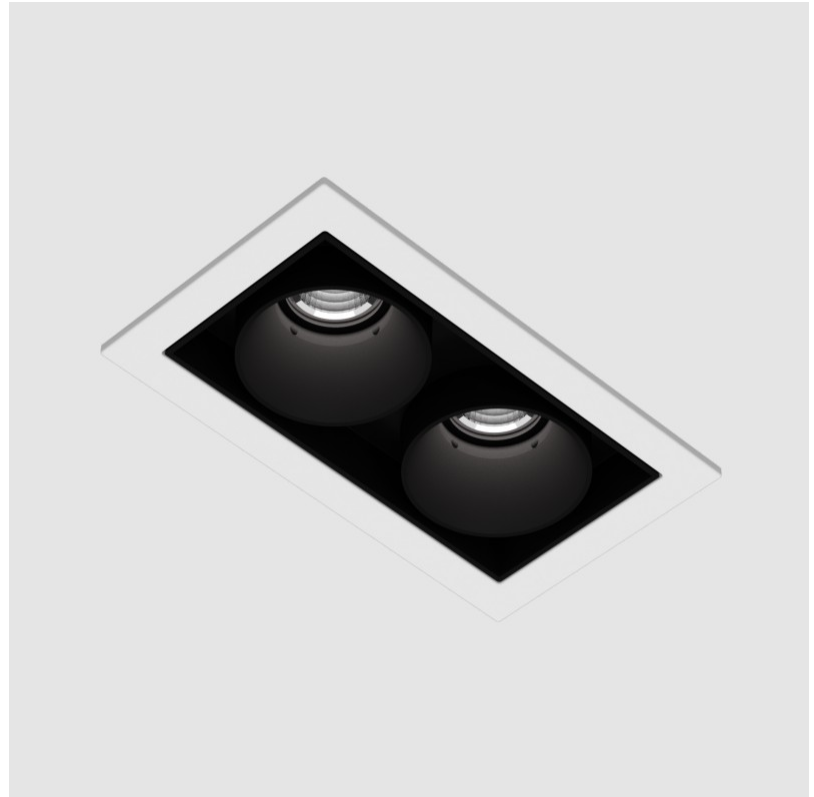

PHYSICAL

Aperture Sizes - Downlights: 1"
Shape: Rectangle
Length (mm): 80
Length (in): 3 1/8"
Width (mm): 45
Width (in): 1 3/4"
Height (mm): 64
Height (in): 2 1/2"
Ceiling Thickness (mm): 10 / 12.5 / 15 / 25 / 30
Ceiling Thickness (in): 3/8 or 1/2 or 9/16 or 1 or 1 3/16
Min. Recessing Depth (mm): 100
Min. Recessing Depth (in): 3 15/16"
Weight (kg): 0.145
Weight (lbs): 0.32
Fixture Finish: SSR / BKV / CWI / CRY / HAB / UFT / ITA / RUA / FTG / MYG / LOD / PUS / FRO / FUP / KIA / POP / BLS / SPG / MEY / GOH / CHC / COM / ABZ / JAG / OBR / MOS / ROR
Holder Finish: WHI / BLK
Fixture Material: Aluminum Die Cast
Cut-out Measurements: 73mm / 2 7/8" x 38mm / 1 1/2"

ELECTRICAL

Lamp Type: LED (Zhaga Standard)
Input Wattage (W): 7.7
Total Output Wattage (W): 16.6
Dimming: Tri-Mode (Non-Dimming and Phase Dimming (120Vac only) and 0-10V Dimming)
Driver Included: No
Driver Location: Remote
Driver Type: Constant Current - Universal
Driver Class: Class 2
Input Voltage (V): 120 - 277
Constant Current (mA): 1050

LED

Number of LEDs: 2
Color Temperature (°K): 2700 / 3000 / 3500 / 4000
Max. Delivered Lumen (lm): 390 / 410 / 421 / 430
Nominal Lumen (lm): 440 / 465 / 470 / 480
CRI: >90 CRI
Lamp Life (hrs): 50000

OPTICAL

Reflector: 8 / 18 / 34

RATINGS AND CERTIFICATIONS

Certified By: CSA Certified to UL and CSA Standards
IP rating: IP20

100mm
3 15/16"

10 - 30 mm
3/8" - 1 3/16"

73mm x 38mm
2 7/8" x 1 1/2"