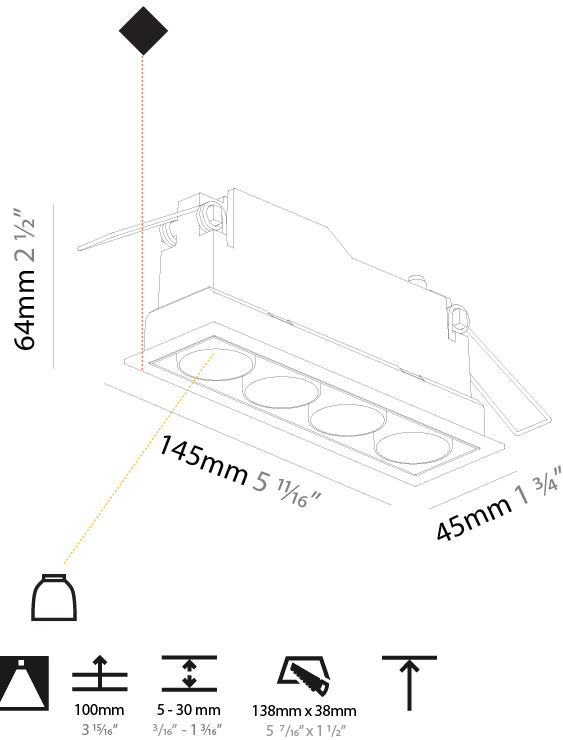

GENERAL

Series: Magiq _____
Subseries: Magiq 4 Cell _____
Partner: Prolicht _____
Division: Architectural _____
Installation: Recessed _____
Product Type: Downlight _____
Mounting Location: Ceiling _____
Light Distribution: Downlight _____

PHYSICAL

Shape: Rectangle _____
Length (mm): 145 _____
Length (in): 5 ¹¹/₁₆ _____
Width (mm): 45 _____
Width (in): 1 ³/₄ _____
Height (mm): 64 _____
Height (in): 2 ¹/₂ _____
Min. Recessing Depth (mm): 100 _____
Min. Recessing Depth (in): 3 ¹⁵/₁₆ _____
Fixture Material: Aluminum Die Cast _____
Cut-out Measurements: 138mm / 5 7/16" x 38mm / 1 1/2" _____

ELECTRICAL

Lamp Type: LED (Zhaga Standard) _____
Input Wattage (W): 14.3 _____
Total Output Wattage (W): 13 _____
Dimming: Tri-Mode (Non-Dimming and Phase Dimming (120Vac only) and 0-10V Dimming) _____
Driver Included: No _____
Driver Location: Remote _____
Driver Type: Constant Current - Universal _____
Driver Class: Class 2 _____
Input Voltage (V): 120 - 277 _____
Constant Current (MA): 1050 _____

LED

Number of LEDs: 4 _____
Color Temperature (°K): 3000 _____
Max. Delivered Lumen (lm): 843 _____
Nominal Lumen (lm): 954 _____
CRI: >90 CRI _____
Lamp Life (hrs): 50000 _____

OPTICAL

Reflector: 34 _____

RATINGS AND CERTIFICATIONS

Certified By: CSA Certified to UL and CSA Standards _____
IP rating: IP20 _____