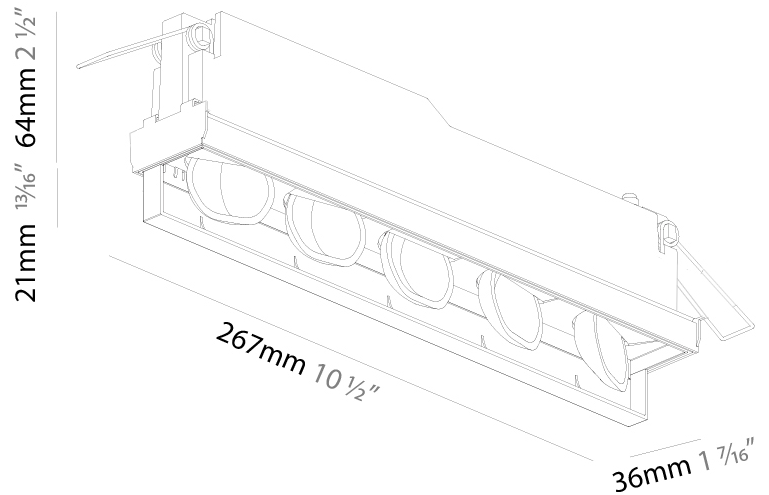

GENERAL

Series: Magiq
Subseries: Magiq Wallwash
Partner: Prolicht
Division: Architectural
Installation: Trimless
Product Type: Wallwash
Mounting Location: Ceiling
Light Distribution: Asymmetric

PHYSICAL

Shape: Rectangle
Length (mm): 267
Length (in): 10 1/2
Width (mm): 36
Width (in): 1 7/16
Height (mm): 64
Height (in): 2 1/2
Ceiling Thickness (mm): 12.5
Ceiling Thickness (in): 1/2
Min. Recessing Depth (mm): 100
Min. Recessing Depth (in): 3 15/16
Weight (kg): .943
Weight (lbs): 2.08
Fixture Material: Aluminum Die Cast
Cut-out Measurements: 273mm / 10 3/4" x 42mm / 1 5/8"

ELECTRICAL

Lamp Type: LED (Zhaga Standard)
Input Wattage (W): 33.4
Total Output Wattage (W): 29.6
Dimming: Tri-Mode (Non-Dimming and Phase Dimming (120Vac only) and 0-10V Dimming)
Driver Included: No
Driver Location: Remote
Driver Type: Constant Current - Universal
Driver Class: Class 1
Input Voltage (V): 120 - 277
Constant Current (MA): 500

LED

Number of LEDs: 5
Color Temperature (°K): 4000
Max. Delivered Lumen (lm): 2443
Nominal Lumen (lm): 2705
CRI: >90 CRI
Lamp Life (hrs): 50000

OPTICAL

Reflector: Asymmetric

RATINGS AND CERTIFICATIONS

Certified By: CSA Certified to UL and CSA Standards
IP rating: IP20

100mm
3 15/16"

12 1/2 mm
1/2"

270mm x 38mm
10 5/8" x 1 1/2"