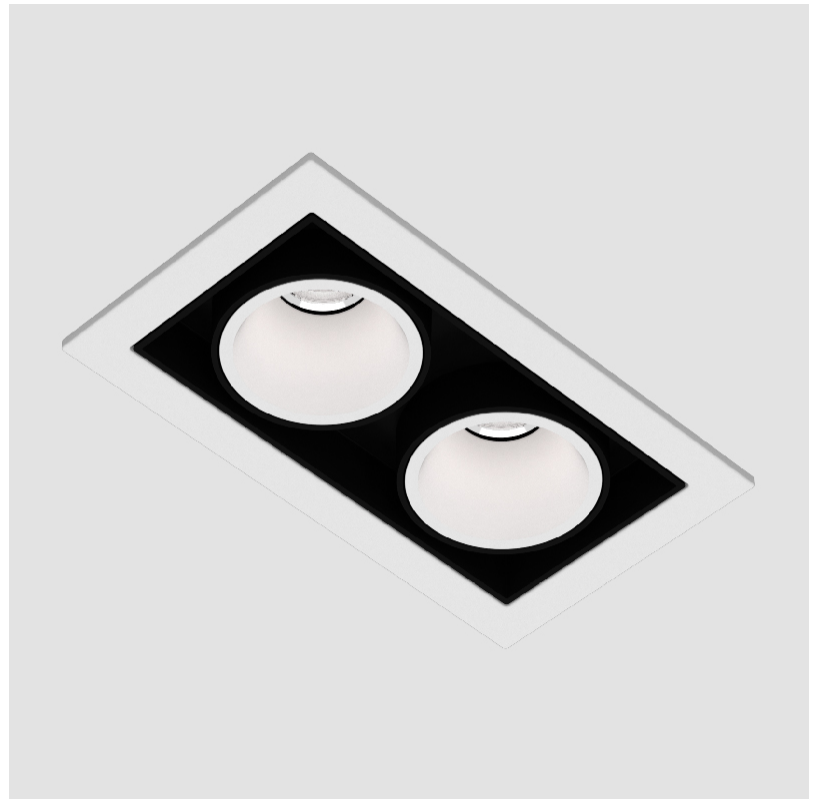

PHYSICAL

Aperture Sizes - Downlights: 1"
Shape: Rectangle
Length (mm): 80
Length (in): 3 1/8"
Width (mm): 45
Width (in): 1 3/4"
Height (mm): 64
Height (in): 2 1/2"
Ceiling Thickness (mm): 10 / 12.5 / 15 / 25 / 30
Ceiling Thickness (in): 3/8 or 1/2 or 9/16 or 1 or 1 3/16
Min. Recessing Depth (mm): 100
Min. Recessing Depth (in): 3 15/16"
Weight (kg): 0.15
Weight (lbs): 0.33
Fixture Finish: SSR / BKV / CWI / CRY / HAB / UFT / ITA / RUA / FTG / MYG / LOD / PUS / FRO / FUP / KIA / POP / BLS / SPG / MEY / GOH / CHC / COM / ABZ / JAG / OBR / MOS / ROR
Holder Finish: WHI / BLK
Fixture Material: Aluminum Die Cast
Cut-out Measurements: 73mm / 2 7/8" x 38mm / 1 1/2"

ELECTRICAL

Lamp Type: LED (Zhaga Standard)
Input Wattage (W): 9
Total Output Wattage (W): 6.6
Dimming: Tri-Mode (Non-Dimming and Phase Dimming (120Vac only) and 0-10V Dimming)
Driver Included: No
Driver Location: Remote
Driver Type: Constant Current - Universal
Driver Class: Class 2
Input Voltage (V): 120 - 277
Constant Current (MA): 1050

LED

Number of LEDs: 2
Color Temperature (°K): 2700 / 3000 / 3500 / 4000
Max. Delivered Lumen (lm): 390 / 410 / 421 / 430
Nominal Lumen (lm): 440 / 465 / 470 / 480
CRI: >90 CRI
Lamp Life (hrs): 50000

OPTICAL

Reflector: 8 / 18 / 34

RATINGS AND CERTIFICATIONS

Certified By: CSA Certified to UL and CSA Standards
IP rating: IP20