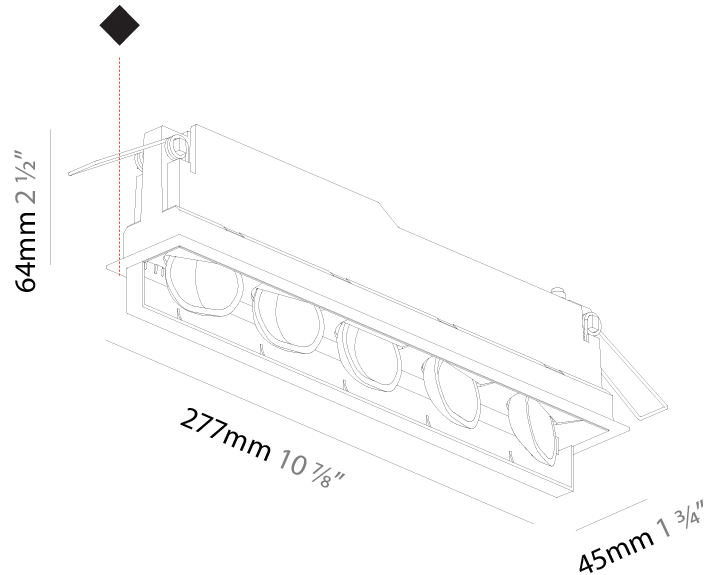

PROJECT	
TYPE	
SPECIFIER	
QUANTITY	
DATE	

MAGIQ WALLWASH RECESSED

A35154- : A35154-30K-03-02

base number

1. To build a product code in our configurator select the specify button on the base model # product page
2. To build a manual product code on this datasheet choose from the options listed below in blue font and add the suffix to the base model #

GENERAL

Series: Magiq
Subseries: Magiq Wallwash
Partner: Prolicht
Division: Architectural
Installation: Recessed
Product Type: Wallwash
Mounting Location: Ceiling
Light Distribution: Asymmetric

PHYSICAL

Shape: Rectangle
Length (mm): 277
Length (in): 10 7/8
Width (mm): 45
Width (in): 1 3/4
Height (mm): 64
Height (in): 2 1/2
Min. Recessing Depth (mm): 100
Min. Recessing Depth (in): 3 15/16
Fixture Material: Aluminum Die Cast
Cut-out Measurements: 270mm / 10 5/8" x 38mm / 1 1/2"

ELECTRICAL

Lamp Type: LED (Zhaga Standard)
Input Wattage (W): 31.4
Dimming: Tri-Mode (Non-Dimming and Phase Dimming (120Vac only) and 0-10V Dimming)
Driver Included: No
Driver Location: Remote
Driver Type: Constant Current - Universal
Driver Class: Class 1
Input Voltage (V): 120 - 277
Constant Current (MA): 500

LED

Number of LEDs: 5
Color Temperature (°K): 3000
Max. Delivered Lumen (lm): 2339
Nominal Lumen (lm): 2590
CRI: >90 CRI
Efficiency (%): 82.3
Lamp Life (hrs): 50000

OPTICAL

RATINGS AND CERTIFICATIONS

Certified By: CSA Certified to UL and CSA Standards
IP rating: IP20

100mm
3 15/16"

5 - 30 mm
3/16" - 1 3/16"

270mm x 38mm
10 5/8" x 1 1/2"

A