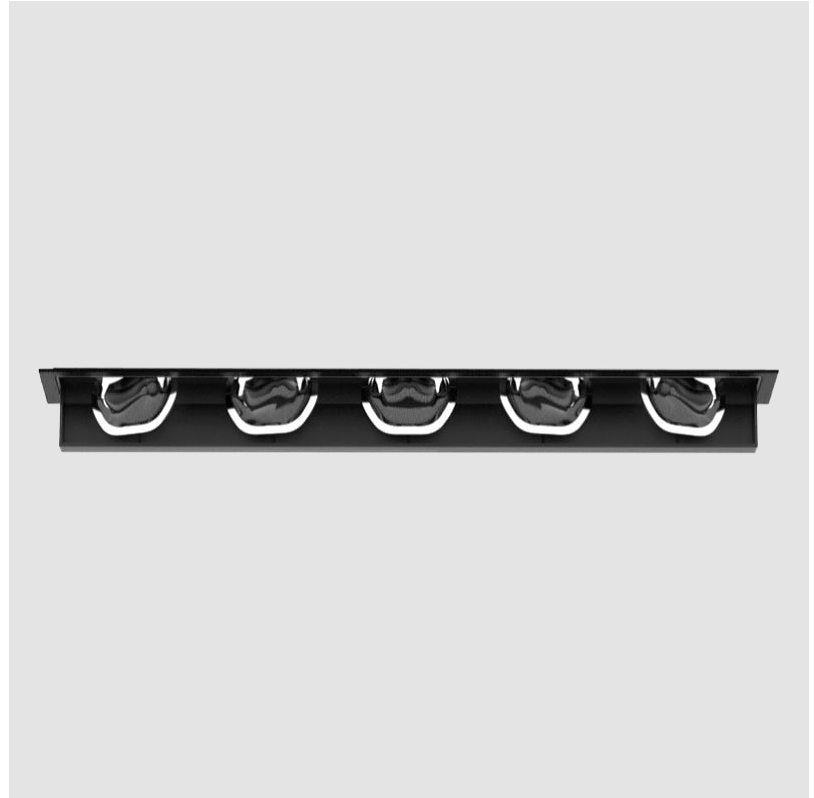

GENERAL

Series: Magiq
Subseries: Magiq Wallwash
Partner: Prolicht
Division: Architectural
Installation: Trimless
Product Type: Wallwash
Mounting Location: Ceiling
Light Distribution: Asymmetric

PHYSICAL

Shape: Rectangle
Length (mm): 267
Length (in): 10 1/2
Width (mm): 36
Width (in): 1 1/16
Height (mm): 64
Height (in): 2 1/2
Ceiling Thickness (mm): 12.5
Ceiling Thickness (in): 1/2
Min. Recessing Depth (mm): 100
Min. Recessing Depth (in): 3 15/16
Weight (kg): .943
Weight (lbs): 2.08
Fixture Material: Aluminum Die Cast
Cut-out Measurements: 273mm / 10 3/4" x 42mm / 1 5/8"

ELECTRICAL

Lamp Type: LED (Zhaga Standard)
Input Wattage (W): 33.4
Total Output Wattage (W): 29.6
Dimming: Tri-Mode (Non-Dimming and Phase Dimming (120Vac only) and 0-10V Dimming)
Driver Included: No
Driver Location: Remote
Driver Type: Constant Current - Universal
Driver Class: Class 1
Input Voltage (V): 120 - 277
Constant Current (MA): 500

LED

Number of LEDs: 5
Color Temperature (°K): 3500
Max. Delivered Lumen (lm): 2145
Nominal Lumen (lm): 2375
CRI: >90 CRI
Lamp Life (hrs): 50000

OPTICAL

Reflector: Asymmetric

RATINGS AND CERTIFICATIONS

Certified By: CSA Certified to UL and CSA Standards
IP rating: IP20

100mm
3 15/16"

12 1/2 mm
1/2"

270mm x 38mm
10 5/8" x 1 1/2"