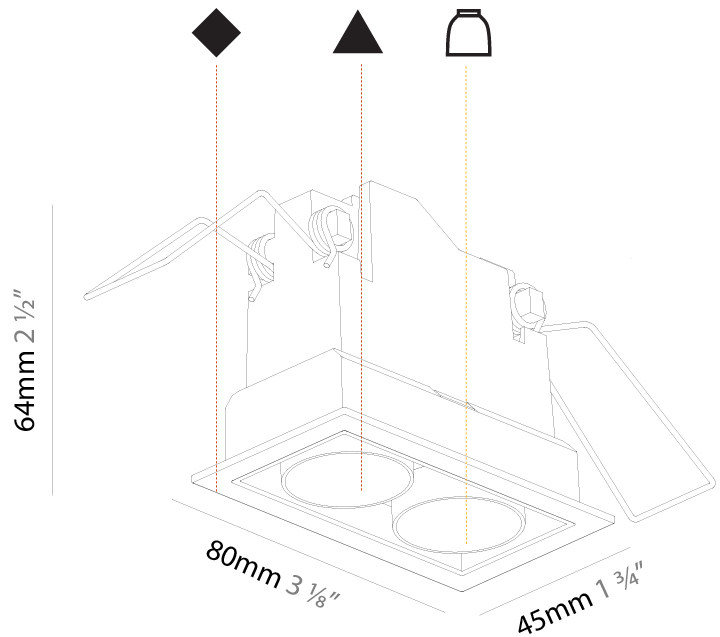

PHYSICAL

Aperture Sizes - Downlights: 1"
Shape: Rectangle
Length (mm): 80
Length (in): 3 1/8"
Width (mm): 45
Width (in): 1 3/4"
Height (mm): 64
Height (in): 2 1/2"
Ceiling Thickness (mm): 10 / 12.5 / 15 / 25 / 30
Ceiling Thickness (in): 3/8 or 1/2 or 9/16 or 1 or 1 3/16
Min. Recessing Depth (mm): 100
Min. Recessing Depth (in): 3 15/16"
Weight (kg): 0.15
Weight (lbs): 0.33
Fixture Finish: SSR / BKV / CWI / CRY / HAB / UFT / ITA / RUA / FTG / MYG / LOD / PUS / FRO / FUP / KIA / POP / BLS / SPG / MEY / GOH / CHC / COM / ABZ / JAG / OBR / MOS / ROR
Holder Finish: WHI / BLK
Fixture Material: Aluminum Die Cast
Cut-out Measurements: 73mm / 2 7/8" x 38mm / 1 1/2"

ELECTRICAL

Lamp Type: LED (Zhaga Standard)
Input Wattage (W): 9
Total Output Wattage (W): 6.6
Dimming: Tri-Mode (Non-Dimming and Phase Dimming (120Vac only) and 0-10V Dimming)
Driver Included: No
Driver Location: Remote
Driver Type: Constant Current - Universal
Driver Class: Class 2
Input Voltage (V): 120 - 277
Constant Current (MA): 1050

LED

Number of LEDs: 2
Color Temperature (°K): 2700 / 3000 / 3500 / 4000
Max. Delivered Lumen (lm): 390 / 410 / 421 / 430
Nominal Lumen (lm): 440 / 465 / 470 / 480
CRI: >90 CRI
Lamp Life (hrs): 50000

OPTICAL

Reflector: 8 / 18 / 34

RATINGS AND CERTIFICATIONS

Certified By: CSA Certified to UL and CSA Standards
IP rating: IP20