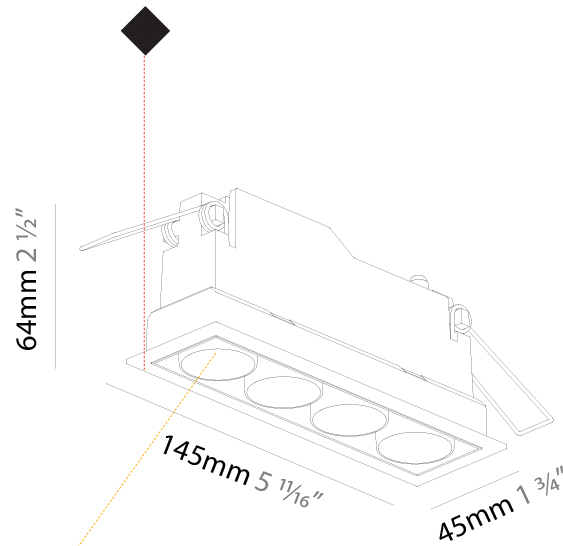

PHYSICAL

Aperture Sizes - Downlights: 1"
Shape: Rectangle
Length (mm): 145
Length (in): 5 11/16
Width (mm): 45
Width (in): 1 3/4
Height (mm): 64
Height (in): 2 1/2
Ceiling Thickness (mm): 10 / 12.5 / 15 / 25 / 30
Ceiling Thickness (in): 3/8 or 1/2 or 9/16 or 1 or 1 3/16
Min. Recessing Depth (mm): 100
Min. Recessing Depth (in): 3 15/16
Weight (kg): 0.265
Weight (lbs): 0.58
Fixture Finish: SSR / BKV / CWI / CRY / HAB / UFT / ITA / RUA / FTG / MYG / LOD / PUS / FRO / FUP / KIA / POP / BLS / SPG / MEY / GOH / CHC / COM / ABZ / JAG / OBR / MOS / ROR
Holder Finish: WHI / BLK
Fixture Material: Aluminum Die Cast
Cut-out Measurements: 138mm / 5 7/16" x 38mm / 1 1/2"

ELECTRICAL

Lamp Type: LED (Zhaga Standard)
Input Wattage (W): 14.3
Total Output Wattage (W): 13.3
Dimming: Tri-Mode (Non-Dimming and Phase Dimming (120Vac only) and 0-10V Dimming)
Driver Included: No
Driver Location: Remote
Driver Type: Constant Current - Universal
Driver Class: Class 2
Input Voltage (V): 120 - 277
Constant Current (MA): 1050
Upon Request: Lutron

LED

Number of LEDs: 4
Color Temperature (°K): 2700 / 3000 / 3500 / 4000
Max. Delivered Lumen (lm): Max 781 / 843 / 860 / 878
Nominal Lumen (lm): 880 / 954 / 970 / 990
CRI: >90 CRI
Lamp Life (hrs): 50000

OPTICAL

Reflector: 8 / 14 / 34

RATINGS AND CERTIFICATIONS

Certified By: CSA Certified to UL and CSA Standards

IP rating: IP20
Zaneen Company Inc. © 2026, T 1800-388-3382, F 416-247-9319, www.zaneen.com