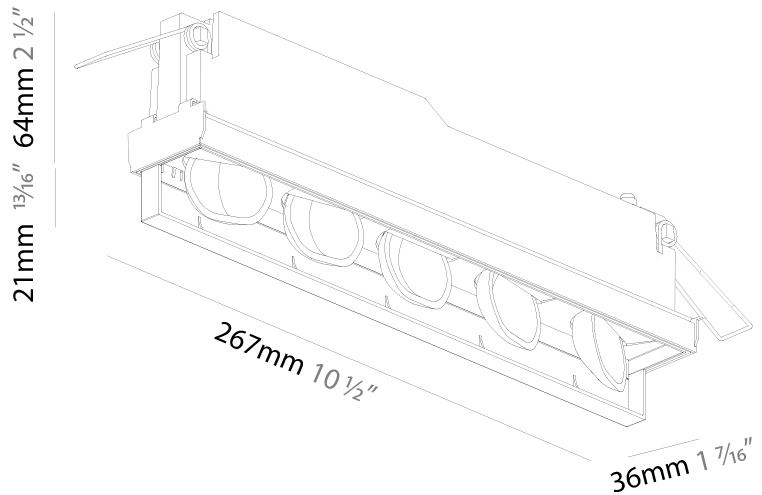

GENERAL

Series: Magiq
Subseries: Magiq Wallwash
Partner: Prolicht
Division: Architectural
Installation: Trimless
Product Type: Wallwash
Mounting Location: Ceiling
Light Distribution: Asymmetric

PHYSICAL

Shape: Rectangle
Length (mm): 267
Length (in): 10 1/2
Width (mm): 36
Width (in): 1 1/16
Height (mm): 64
Height (in): 2 1/2
Ceiling Thickness (mm): 12.5
Ceiling Thickness (in): 1/2
Min. Recessing Depth (mm): 100
Min. Recessing Depth (in): 3 15/16
Weight (kg): .943
Weight (lbs): 2.08
Fixture Material: Aluminum Die Cast
Cut-out Measurements: 273mm / 10 3/4" x 42mm / 1 5/8"

ELECTRICAL

Lamp Type: LED (Zhaga Standard)
Input Wattage (W): 33.4
Total Output Wattage (W): 29.6
Dimming: Tri-Mode (Non-Dimming and Phase Dimming (120Vac only) and 0-10V Dimming)
Driver Included: No
Driver Location: Remote
Driver Type: Constant Current - Universal
Driver Class: Class 1
Input Voltage (V): 120 - 277
Constant Current (MA): 500

LED

Number of LEDs: 5
Color Temperature (°K): 3500
Max. Delivered Lumen (lm): 2145
Nominal Lumen (lm): 2375
CRI: >90 CRI
Lamp Life (hrs): 50000

OPTICAL

Reflector: Asymmetric

RATINGS AND CERTIFICATIONS

Certified By: CSA Certified to UL and CSA Standards
IP rating: IP20

100mm
3 15/16"

12 1/2 mm
1/2"

270mm x 38mm
10 5/8" x 1 1/2"