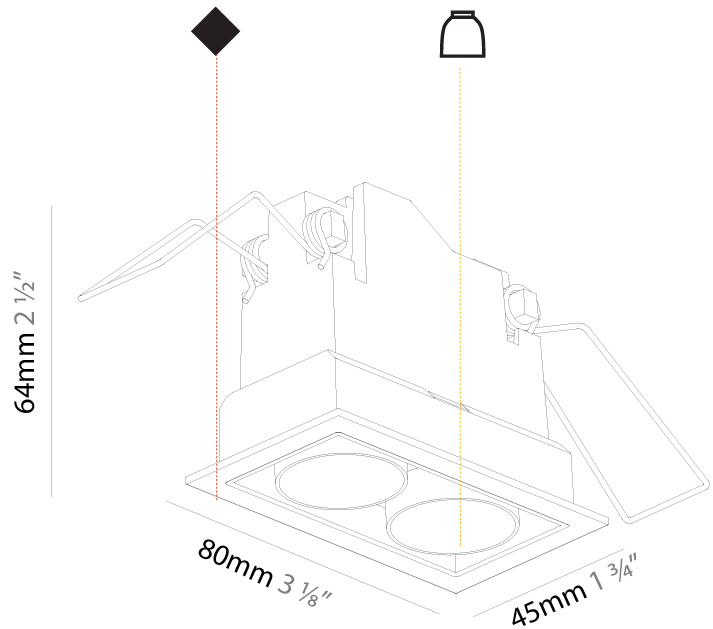

PHYSICAL

Aperture Sizes - Downlights: 1"
Shape: Rectangle
Length (mm): 80
Length (in): 3 1/8"
Width (mm): 45
Width (in): 1 3/4"
Height (mm): 64
Height (in): 2 1/2"
Ceiling Thickness (mm): 10 / 12.5 / 15 / 25 / 30
Ceiling Thickness (in): 3/8 or 1/2 or 9/16 or 1 or 1 3/16
Min. Recessing Depth (mm): 100
Min. Recessing Depth (in): 3 15/16"
Weight (kg): 0.145
Weight (lbs): 0.32
Fixture Finish: SSR / BKV / CWI / CRY / HAB / UFT / ITA / RUA / FTG / MYG / LOD / PUS / FRO / FUP / KIA / POP / BLS / SPG / MEY / GOH / CHC / COM / ABZ / JAG / OBR / MOS / ROR
Holder Finish: WHI / BLK
Fixture Material: Aluminum Die Cast
Cut-out Measurements: 73mm / 2 7/8" x 38mm / 1 1/2"

ELECTRICAL

Lamp Type: LED (Zhaga Standard)
Input Wattage (W): 7.7
Total Output Wattage (W): 16.6
Dimming: Tri-Mode (Non-Dimming and Phase Dimming (120Vac only) and 0-10V Dimming)
Driver Included: No
Driver Location: Remote
Driver Type: Constant Current - Universal
Driver Class: Class 2
Input Voltage (V): 120 - 277
Constant Current (mA): 1050

LED

Number of LEDs: 2
Color Temperature (°K): 2700 / 3000 / 3500 / 4000
Max. Delivered Lumen (lm): 390 / 410 / 421 / 430
Nominal Lumen (lm): 440 / 465 / 470 / 480
CRI: >90 CRI
Lamp Life (hrs): 50000

OPTICAL

Reflector: 8 / 18 / 34

RATINGS AND CERTIFICATIONS

Certified By: CSA Certified to UL and CSA Standards
IP rating: IP20

100mm
3 15/16"

10 - 30 mm
3/8" - 1 3/16"

73mm x 38mm
2 7/8" x 1 1/2"