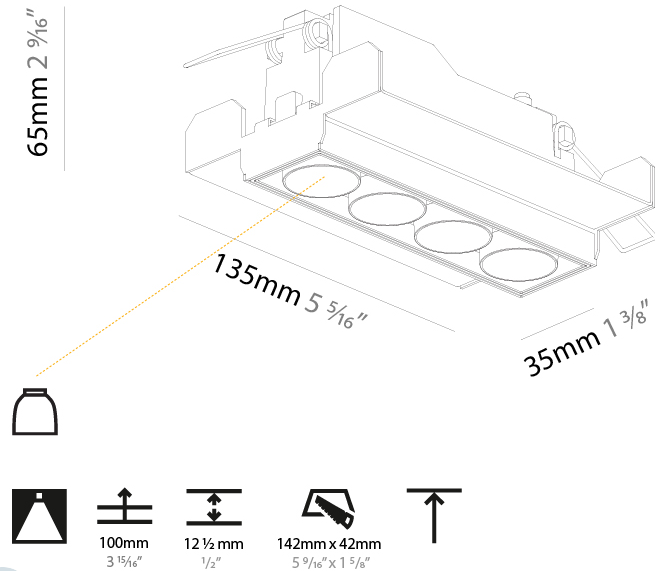

ELECTRICAL

Lamp Type: LED (Zhaga Standard)
Input Wattage (W): 14.3
Total Output Wattage (W): 13.3
Dimming: Tri-Mode (Non-Dimming and Phase Dimming (120Vac only) and 0-10V Dimming)
Driver Included: No
Driver Location: Recessed Housing
Driver Type: Constant Current - Universal
Driver Class: Class 2
Housing: See components
Input Voltage (V): 120 - 277
Constant Current (MA): 1050

LED

Number of LEDs: 4
Color Temperature (°K): [2700 / 3000 / 3500 / 4000](#)
Max. Delivered Lumen (lm): 750 / 850 / 862 / 880
CRI: >90 CRI
Lamp Life (hrs): 50000
Upon Request: Special Color Temperature

OPTICAL

Reflector: [8 / 18 / 34](#)
Upon Request: Special Beam Angles

RATINGS AND CERTIFICATIONS

Certified By: CSA Certified to UL and CSA Standards
IP rating: IP20

Zaneen Group Inc. © 2026, T 1800-388-3382, F 416-247-9319, www.zaneen.com

Available for International specifications by adding 'INT' at the end of the existing Model #. For assistance on 'custom' specifications, contact zteam@zaneen.com. In a constant effort to supply the best product, we reserve the right to change specifications or materials without notice. The most recent specification sheets are found at zaneen.com

PROJECT
TYPE
SPECIFIER
QUANTITY
DATE