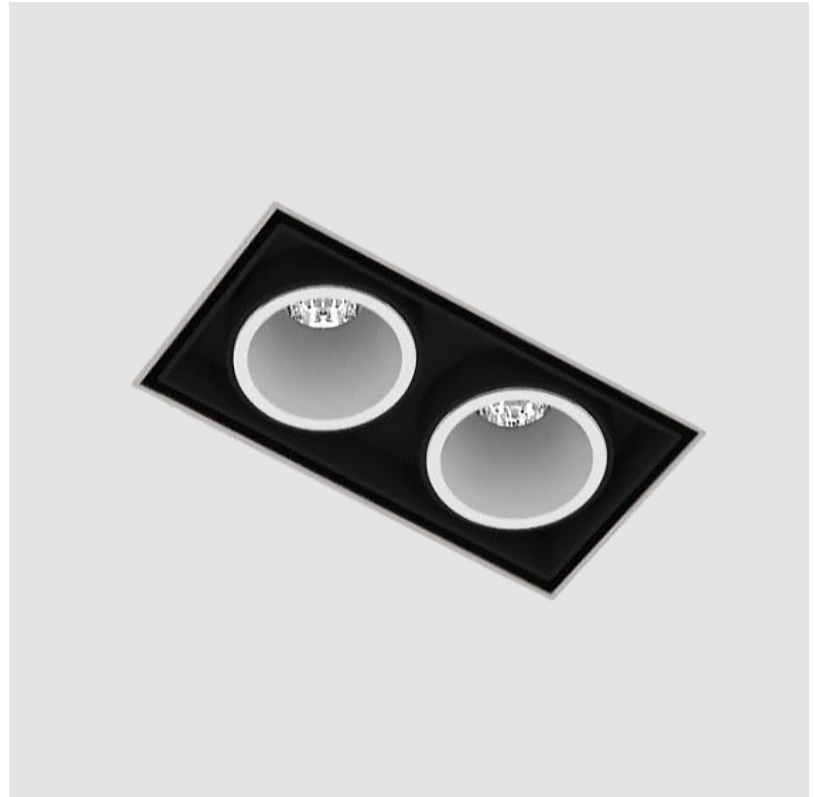

ELECTRICAL

Lamp Type: LED (Zhaga Standard)
Input Wattage (W): 7.7
Total Output Wattage (W): 6.6
Dimming: Tri-Mode (Non-Dimming and Phase Dimming (120Vac only) and 0-10V Dimming)
Driver Included: No
Driver Location: Remote
Driver Type: Constant Current - Universal
Driver Class: Class 2
Input Voltage (V): 120 - 277
Constant Current (MA): 1050

LED

Number of LEDs: 2
Color Temperature (°K): 2700 / 3000 / 3500 / 4000
Max. Delivered Lumen (lm): 319 / 348 / 356 / 363
Nominal Lumen (lm): 440 / 480 / 490 / 500
CRI: >90 CRI
Lamp Life (hrs): 50000
Upon Request: Special Color Temperature

OPTICAL

Reflector: 8 / 18 / 34
Upon Request: Special Beam Angles

RATINGS AND CERTIFICATIONS

Certified By: CSA Certified to UL and CSA Standards
Zaneen Lighting Inc. © 2024. 11800-306-3389, 2416-247-9319, www.zaneen.com

For international specifications by adding 'INT' at the end of the existing Model #. For assistance on 'custom' specifications, contact zteam@zaneen.com. In a constant effort to supply the best product, we reserve the right to change specifications or materials without notice. The most recent specification sheets are found at zaneen.com