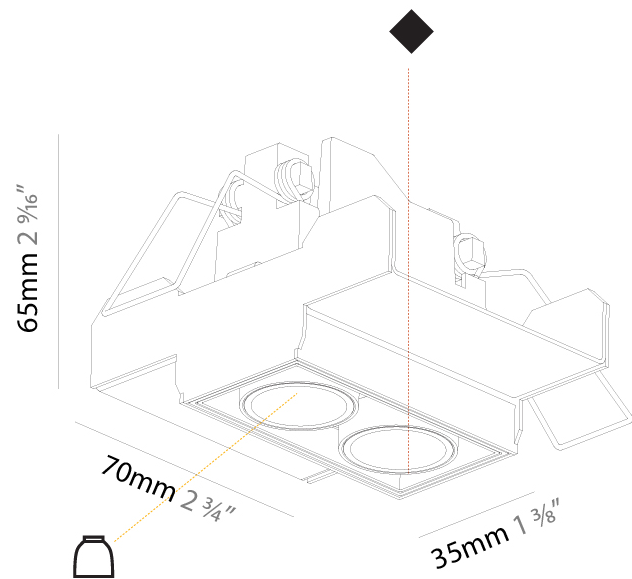

ELECTRICAL

Lamp Type: LED (Zhaga Standard)
Input Wattage (W): 7.7
Total Output Wattage (W): 6.6
Dimming: Tri-Mode (Non-Dimming and Phase Dimming (120Vac only) and 0-10V Dimming)
Driver Included: No
Driver Location: Remote
Driver Type: Constant Current - Universal
Driver Class: Class 2
Input Voltage (V): 120 - 277
Constant Current (MA): 1050

LED

Number of LEDs: 2
Color Temperature (°K): 2700 / 3000 / 3500 / 4000
Max. Delivered Lumen (lm): 319 / 348 / 356 / 363
Nominal Lumen (lm): 440 / 480 / 490 / 500
CRI: >90 CRI
Lamp Life (hrs): 50000
Upon Request: Special Color Temperature

OPTICAL

Reflector: 8 / 18 / 34
Upon Request: Special Beam Angles

RATINGS AND CERTIFICATIONS

Certified By: CSA Certified to UL and CSA Standards
Zaneen Lighting Inc. © 2024. 11800-306-3389, 2416-247-9319, www.zaneen.com

For international specifications by adding 'INT' at the end of the existing Model #. For assistance on 'custom' specifications, contact zteam@zaneen.com. In a constant effort to supply the best product, we reserve the right to change specifications or materials without notice. The most recent specification sheets are found at zaneen.com