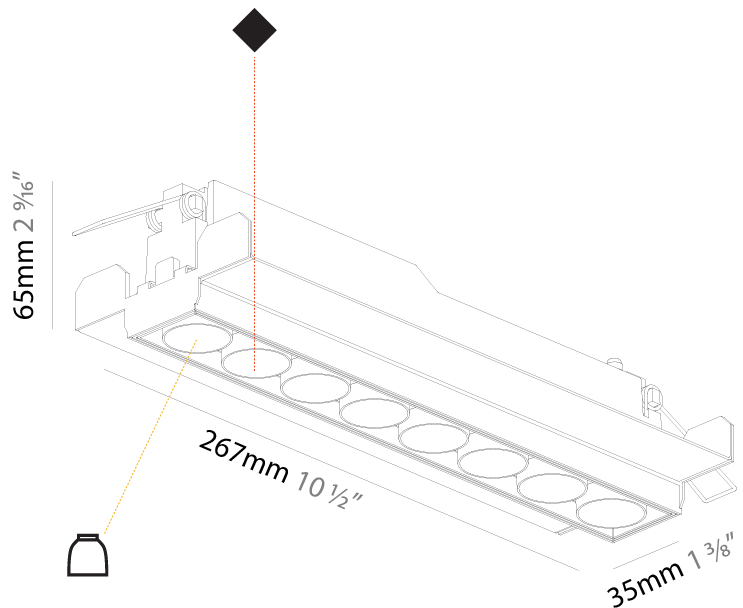

ELECTRICAL

Lamp Type: LED (Zhaga Standard)
Input Wattage (W): 27
Total Output Wattage (W): 25.9
Dimming: Tri-Mode (Non-Dimming and Phase Dimming (120Vac only) and 0-10V Dimming)
Driver Included: No
Driver Location: Remote
Driver Type: Constant Current - Universal
Driver Class: Class 2
Input Voltage (V): 120 - 277
Constant Current (MA): 1050

LED

Number of LEDs: 8
Color Temperature (°K): 2700 / 3000 / 3500 / 4000
Max. Delivered Lumen (lm): MAX. 1561 / 1685 / 1721 / 1756
Nominal Lumen (lm): MAX. 1760 / 1900 / 1940 / 1980
CRI: >90 CRI
Lamp Life (hrs): 50000
Upon Request: Special Color Temperature

OPTICAL

Reflector: 8 / 14 / 34
Upon Request: Special Beam Angles

RATINGS AND CERTIFICATIONS

Zaneen Group Inc. © 2026, 1 800-388-3382, F 416-247-9319, www.zaneen.com

Certified by: CSA Certified, eUL and CEM Standards

For assistance on 'custom' specifications, contact zteam@zaneen.com.

In an effort to supply the best product, we reserve the right to change specifications or materials without notice. The most recent specification sheets are found at zaneen.com