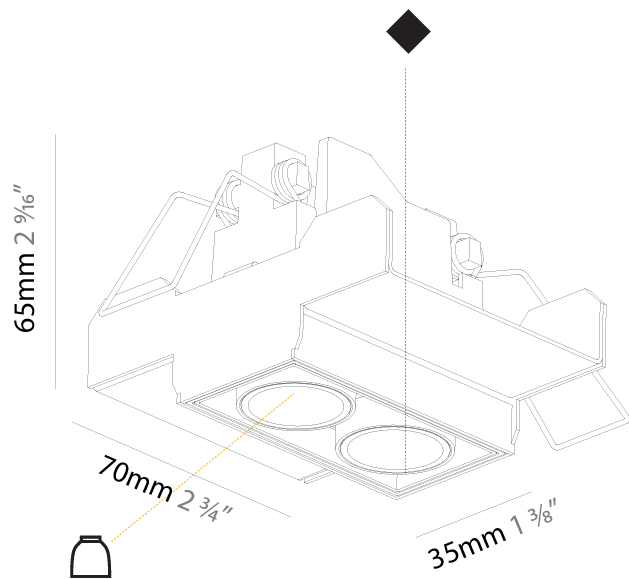

ELECTRICAL

Lamp Type: LED (Zhaga Standard)
Input Wattage (W): 7.7
Total Output Wattage (W): 6.6
Dimming: Tri-Mode (Non-Dimming and Phase Dimming (120Vac only) and 0-10V Dimming)
Driver Included: No
Driver Location: Remote
Driver Type: Constant Current - Universal
Driver Class: Class 2
Input Voltage (V): 120 - 277
Constant Current (MA): 1050

LED

Number of LEDs: 2
Color Temperature (°K): 2700 / 3000 / 3500 / 4000
Max. Delivered Lumen (lm): 319 / 348 / 356 / 363
Nominal Lumen (lm): 440 / 480 / 490 / 500
CRI: >90 CRI
Lamp Life (hrs): 50000
Upon Request: Special Color Temperature

OPTICAL

Reflector: 8 / 18 / 34
Upon Request: Special Beam Angles

RATINGS AND CERTIFICATIONS

Zaneen Group Inc. © 2026, 1 800 388 3382, F 416-247-9319, www.zaneen.com

Certified by CSA Certified, EUL and CE Standards

For assistance on 'custom' specifications, contact zteam@zaneen.com.

In an effort to supply the best product, we reserve the right to change specifications or materials without notice. The most recent specification sheets are found at zaneen.com

120mm
4 3/4"

12 1/2 mm
1/2"

82mm x 42mm
3 1/4" x 1 5/8"