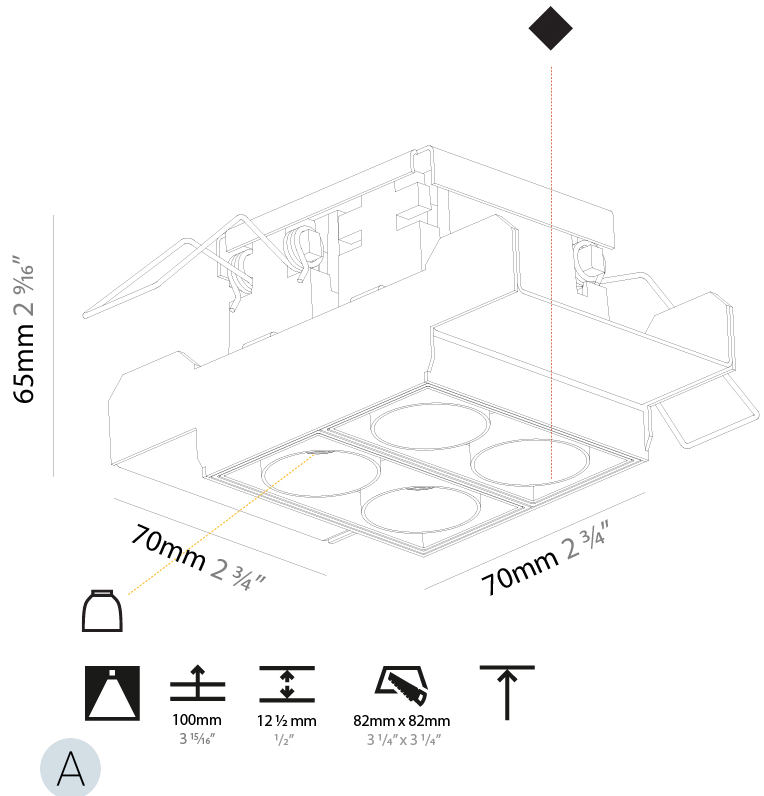

ELECTRICAL

Lamp Type: LED (Zhaga Standard)
Input Wattage (W): 18
Total Output Wattage (W): 16.4
Dimming: Tri-Mode (Non-Dimming and Phase Dimming (120Vac only) and 0-10V Dimming)
Driver Included: No
Driver Location: Recessed Housing
Driver Type: Constant Current - Universal
Driver Class: Class 2
Housing: See components
Input Voltage (V): 120 - 277
Constant Current (MA): 1050

LED

Number of LEDs: 4
Color Temperature (°K): 2700 / 3000 / 3500 / 4000
Max. Delivered Lumen (lm): Max. 887
CRI: >90 CRI
Lamp Life (hrs): 50000
Upon Request: Special Color Temperature

OPTICAL

Reflector: 8 / 18 / 34
Upon Request: Special Beam Angles

RATINGS AND CERTIFICATIONS

Certified By: CSA Certified to UL and CSA Standards
Zaneen Lighting Inc. © 2024, 11801-388-1389, F-416-247-9389, www.zaneen.com

For international specifications by adding 'INT' at the end of the existing Model #. For assistance on 'custom' specifications, contact zteam@zaneen.com.
In a constant effort to supply the best product, we reserve the right to change specifications or materials without notice. The most recent specification sheets are found at zaneen.com