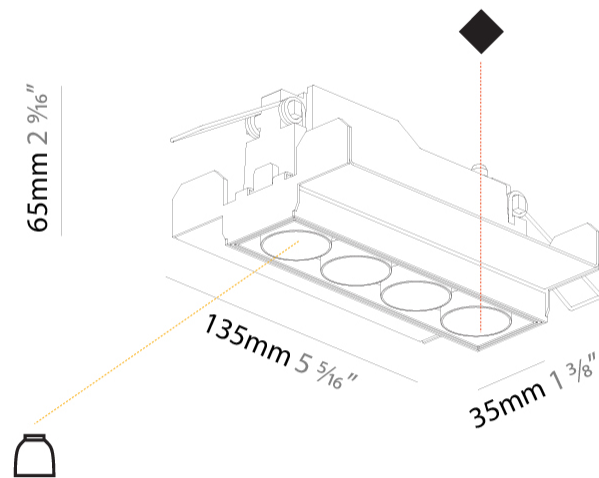

ELECTRICAL

Lamp Type: LED (Zhaga Standard)
Input Wattage (W): 14.3
Total Output Wattage (W): 13.3
Dimming: Tri-Mode (Non-Dimming and Phase Dimming (120Vac only) and 0-10V Dimming)
Driver Included: No
Driver Location: Recessed Housing
Driver Type: Constant Current - Universal
Driver Class: Class 2
Housing: See components
Input Voltage (V): 120 - 277
Constant Current (MA): 1050

LED

Number of LEDs: 4
Color Temperature (°K): 2700 / 3000 / 3500 / 4000
Max. Delivered Lumen (lm): 750 / 850 / 862 / 880
CRI: >90 CRI
Lamp Life (hrs): 50000
Upon Request: Special Color Temperature

OPTICAL

Reflector: 8 / 14 / 34
Upon Request: Special Beam Angles

RATINGS AND CERTIFICATIONS

Zaneen Group Inc. © 2026, 1 800-388-3382, F 416-247-9319, www.zaneen.com

Certified by: CSA Certified, ETL and CEM Standards

For assistance on 'custom' specifications, contact zteam@zaneen.com.

In an effort to supply the best product, we reserve the right to change specifications or materials without notice. The most recent specification sheets are found at zaneen.com