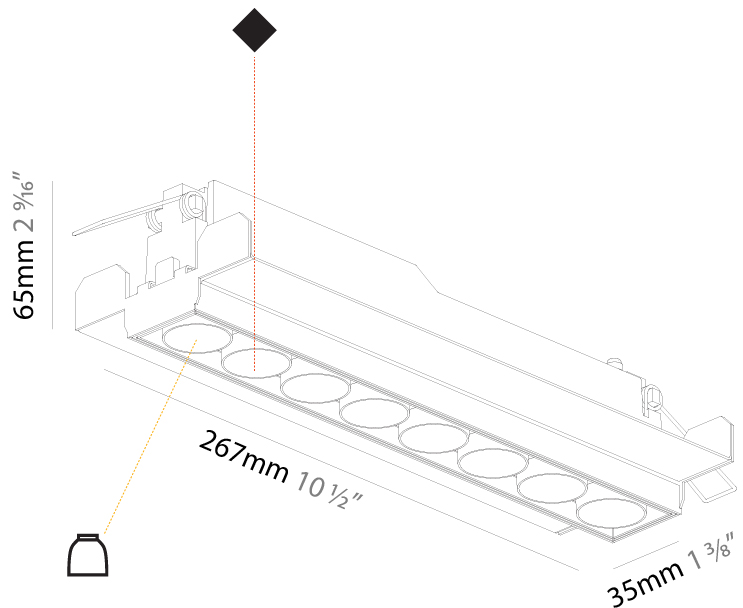

#### PHYSICAL

Aperture Sizes - Downlights: 1"  
 Shape: Rectangle  
 Length (mm): 267  
 Length (in): 10 1/2"  
 Width (mm): 35  
 Width (in): 1 3/8"  
 Height (mm): 65  
 Height (in): 2 9/16"  
 Ceiling Thickness (mm): 12.5  
 Ceiling Thickness (in): 1/2"  
 Min. Recessing Depth (mm): 100  
 Min. Recessing Depth (in): 3 15/16"  
 Weight (kg): 0.737  
 Weight (lbs): 1.61  
 Fixture Finish: SSR / BKV / CWI / CRY / HAB / UFT / ITA / RUA / FTG / MYG / LOD / PUS / FRO / FUP / KIA / POP / BLS / SPG / MEY / GOH / CHC / COM / ABZ / JAG / OBR / MOS / ROR  
 Holder Finish: WHI / BLK  
 Fixture Material: Aluminum Die Cast  
 Cut-out Measurements: 273mm / 10 3/4" x 42mm / 1 5/8"  
 Upon Request: Unique Ceiling Thickness

DATE

100mm  
3 15/16"

12 1/2 mm  
1/2"

272mm x 42mm  
10 11/16" x 1 5/8"

#### PHYSICAL

Shape: Rectangle  
 Length (mm): 267  
 Length (in): 10 1/2  
 Width (mm): 36  
 Width (in): 1 1/16  
 Height (mm): 64  
 Height (in): 2 1/2  
 Ceiling Thickness (mm): 12.5  
 Ceiling Thickness (in): 1/2  
 Min. Recessing Depth (mm): 100  
 Min. Recessing Depth (in): 3 15/16  
 Weight (kg): .943  
 Weight (lbs): 2.08  
 Fixture Material: Aluminum Die Cast  
 Cut-out Measurements: 273mm / 10 3/4" x 42mm / 1 5/8"