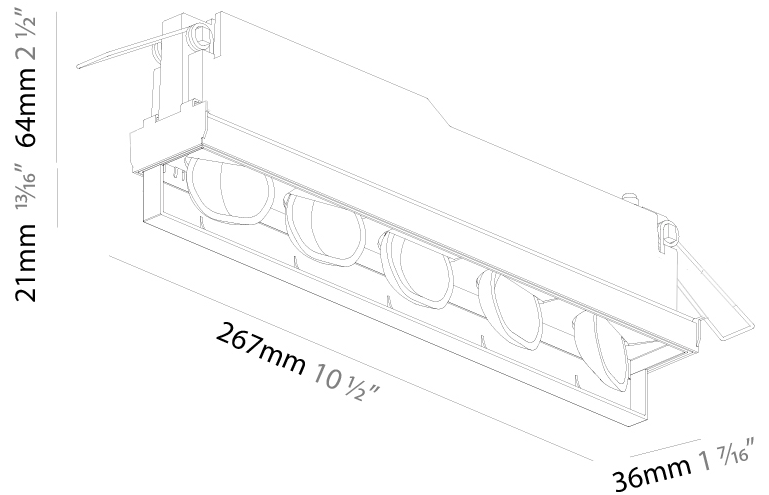

GENERAL

Series: Magiq
Subseries: Magiq Wallwash
Partner: Prolicht
Division: Architectural
Installation: Trimless
Product Type: Wallwash
Mounting Location: Ceiling
Light Distribution: Asymmetric

PHYSICAL

Shape: Rectangle
Length (mm): 267
Length (in): 10 1/2
Width (mm): 36
Width (in): 1 1/16
Height (mm): 64
Height (in): 2 1/2
Ceiling Thickness (mm): 12.5
Ceiling Thickness (in): 1/2
Min. Recessing Depth (mm): 100
Min. Recessing Depth (in): 3 15/16
Weight (kg): .943
Weight (lbs): 2.08
Fixture Material: Aluminum Die Cast
Cut-out Measurements: 273mm / 10 3/4" x 42mm / 1 5/8"

ELECTRICAL

Lamp Type: LED (Zhaga Standard)
Input Wattage (W): 33.4
Total Output Wattage (W): 29.6
Dimming: Tri-Mode (Non-Dimming and Phase Dimming (120Vac only) and 0-10V Dimming)
Driver Included: No
Driver Location: Remote
Driver Type: Constant Current - Universal
Driver Class: Class 1
Input Voltage (V): 120 - 277
Constant Current (MA): 500

LED

Number of LEDs: 5
Color Temperature (°K): 3500
Max. Delivered Lumen (lm): 2145
Nominal Lumen (lm): 2375
CRI: >90 CRI
Lamp Life (hrs): 50000

OPTICAL

Reflector: Asymmetric

RATINGS AND CERTIFICATIONS

Certified By: CSA Certified to UL and CSA Standards
IP rating: IP20

100mm
3 15/16"

12 1/2 mm
1/2"

270mm x 38mm
10 5/8" x 1 1/2"