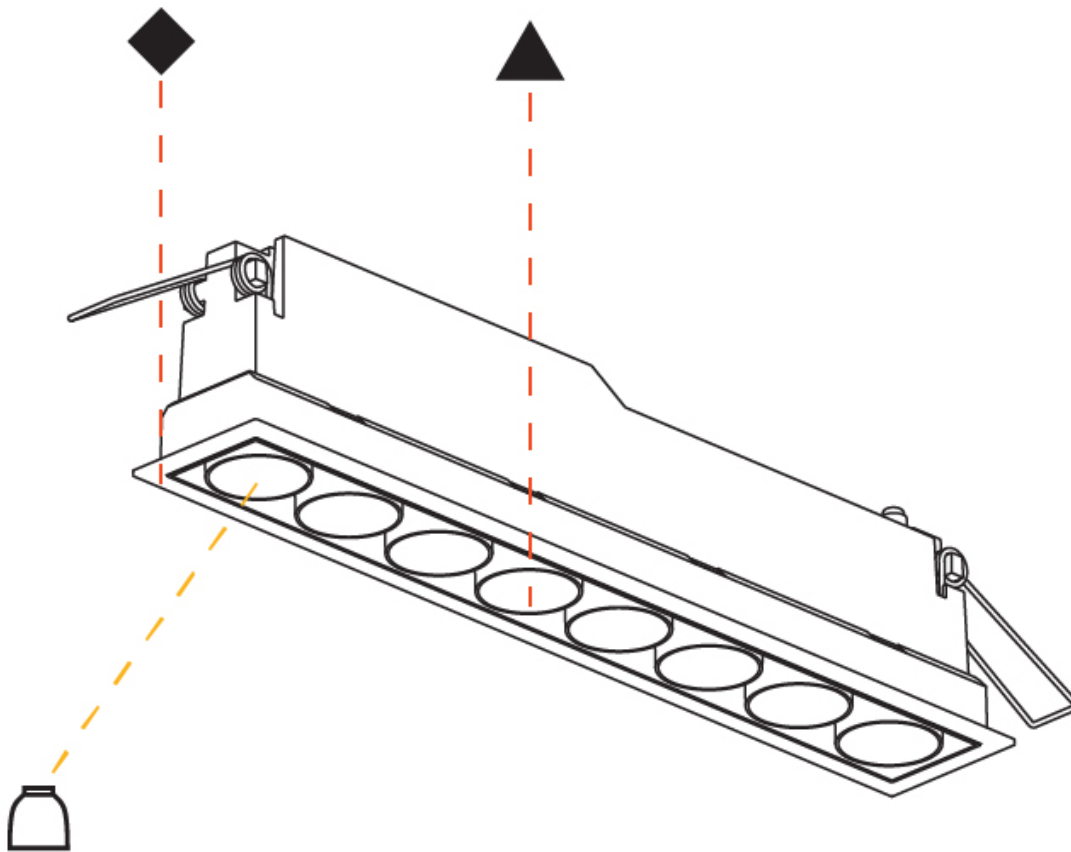

MAGIQ 8 CELL KORONA RECESSED

A35151-

PROJECT _____

TYPE _____

SPECIFIER _____

QUANTITY _____

DATE _____

A