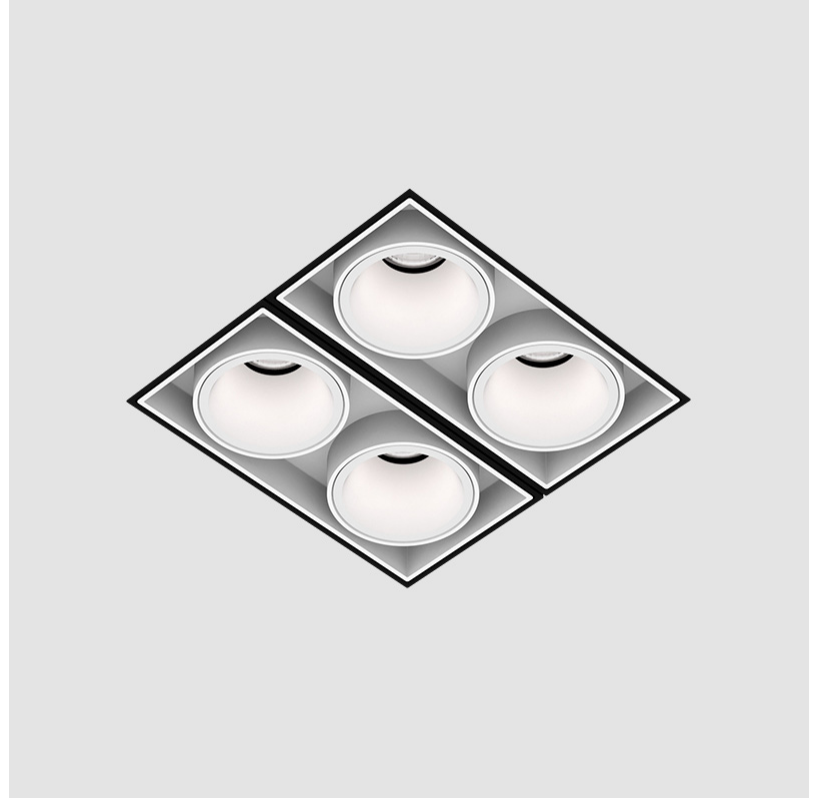

PHYSICAL

Aperture Sizes - Downlights: 1"
Shape: Rectangle
Length (mm): 70
Length (in): 2 3/4
Width (mm): 70
Width (in): 2 3/4
Height (mm): 65
Height (in): 2 9/16
Ceiling Thickness (mm): 12.5
Ceiling Thickness (in): 1/2
Min. Recessing Depth (mm): 100
Min. Recessing Depth (in): 3 15/16
Weight (kg): 0.437
Weight (lbs): 0.96
Fixture Finish: SSR / BKV / CWI / CRY / HAB / UFT / ITA / RUA / FTG / MYG / LOD / PUS / FRO / FUP / KIA / POP / BLS / SPG / MEY / GOH / CHC / COM / ABZ / JAG / OBR / MOS / ROR
Fixture Material: Aluminum Die Cast
Cut-out Measurements: 82mm / 3 1/4" x 42mm / 1 5/8"
Upon Request: Unique Ceiling Thickness

ELECTRICAL

Lamp Type: LED (Zhaga Standard)
Input Wattage (W): 18
Total Output Wattage (W): 16.4
Dimming: Tri-Mode (Non-Dimming and Phase Dimming (120Vac only) and 0-10V Dimming)
Driver Included: No
Driver Location: Recessed Housing
Driver Type: Constant Current - Universal
Driver Class: Class 2
Housing: See components
Input Voltage (V): 120 - 277
Constant Current (MA): 1050

LED

Number of LEDs: 4
Color Temperature (°K): 2700 / 3000 / 3500 / 4000
Max. Delivered Lumen (lm): Max. 887
CRI: >90 CRI
Lamp Life (hrs): 50000
Upon Request: Special Color Temperature

OPTICAL

Reflector: 8 / 18 / 34
Upon Request: Special Beam Angles

RATINGS AND CERTIFICATIONS

Certified By: CSA Certified to UL and CSA Standards

Zaneen Lighting Inc. © 2024. 1-800-388-3389, 7-416-247-9389, www.zaneen.com

For international specifications by adding 'INT' at the end of the existing Model #. For assistance on 'custom' specifications, contact zteam@zaneen.com. In a constant effort to supply the best product, we reserve the right to change specifications or materials without notice. The most recent specification sheets are found at zaneen.com