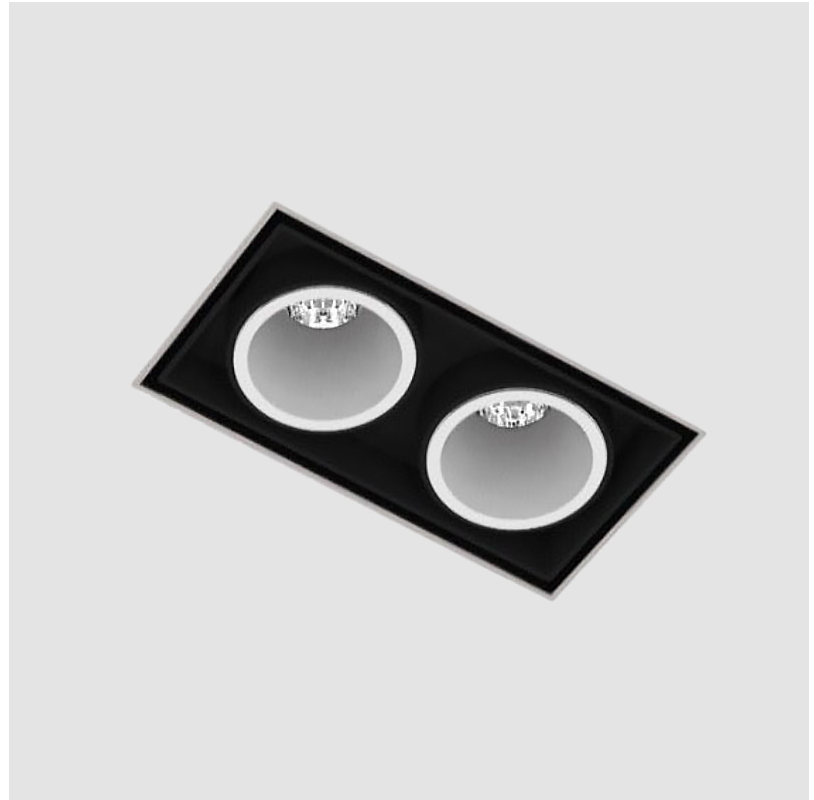

PHYSICAL

Aperture Sizes - Downlights: 1"
Shape: Rectangle
Length (mm): 70
Length (in): 2 ¾"
Width (mm): 35
Width (in): 1 ⅜"
Height (mm): 65
Height (in): 2 ⅝"
Ceiling Thickness (mm): 12.5
Ceiling Thickness (in): 1/2
Min. Recessing Depth (mm): 100
Min. Recessing Depth (in): 3 ⅙"
Weight (kg): 0.246
Weight (lbs): 0.54
Fixture Finish: SSR / BKV / CWI / CRY / HAB / UFT / ITA / RUA / FTG / MYG / LOD / PUS / FRO / FUP / KIA / POP / BLS / SPG / MEY / GOH / CHC / COM / ABZ / JAG / OBR / MOS / ROR
Holder Finish: WHI / BLK
Fixture Material: Aluminum Die Cast
Cut-out Measurements: 82mm / 3 1/4" x 42mm / 1 5/8"
Upon Request: Unique Ceiling Thickness

ELECTRICAL

Lamp Type: LED (Zhaga Standard)
Input Wattage (W): 7.7
Total Output Wattage (W): 6.6
Dimming: Tri-Mode (Non-Dimming and Phase Dimming (120Vac only) and 0-10V Dimming)
Driver Included: No
Driver Location: Remote
Driver Type: Constant Current - Universal
Driver Class: Class 2
Input Voltage (V): 120 - 277
Constant Current (MA): 1050

LED

Number of LEDs: 2
Color Temperature (°K): 2700 / 3000 / 3500 / 4000
Max. Delivered Lumen (lm): 319 / 348 / 356 / 363
Nominal Lumen (lm): 440 / 480 / 490 / 500
CRI: >90 CRI
Lamp Life (hrs): 50000
Upon Request: Special Color Temperature

OPTICAL

Reflector: 8 / 18 / 34
Upon Request: Special Beam Angles

120mm
4 ¾"

12 ½ mm
½"

82mm x 42mm
3 ¼" x 1 ⅝"

RATINGS AND CERTIFICATIONS

Zaneen Group Inc. © 2026, 1 800-388-3382, F 416-247-9319, www.zaneen.com

Certified by CSA Certified, ETL and CEM Standards

Imitation is not to supply the best product, we reserve the right to change specifications or materials without notice. The most recent specification sheets are found at zaneen.com

Part no: A35569