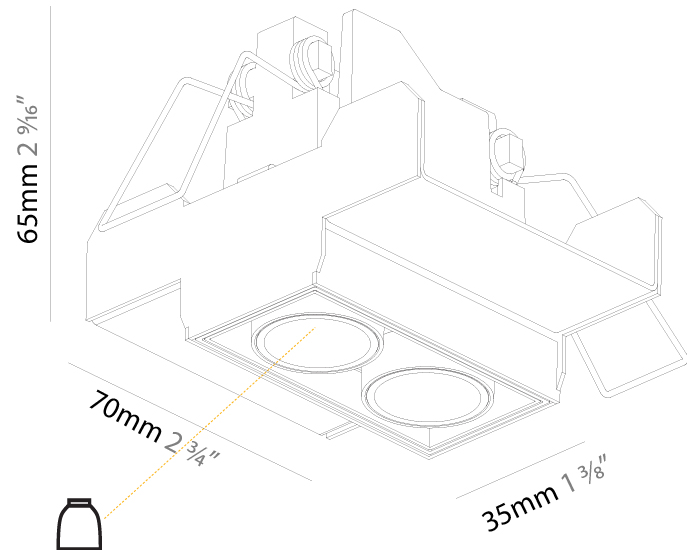

ELECTRICAL

Lamp Type: LED (Zhaga Standard)
Input Wattage (W): 9
Total Output Wattage (W): 8.2
Dimming: Tri-Mode (Non-Dimming and Phase Dimming (120Vac only) and 0-10V Dimming)
Driver Included: No
Driver Location: Remote
Driver Type: Constant Current - Universal
Driver Class: Class 2
Input Voltage (V): 120 - 277
Constant Current (MA): 1050

LED

Number of LEDs: 2
Color Temperature (°K): 2700 / 3000 / 3500 / 4000
Max. Delivered Lumen (lm): 314 / 342 / 350 / 357
Nominal Lumen (lm): 440 / 480 / 490 / 500
CRI: >90 CRI
Lamp Life (hrs): 50000
Upon Request: Special Color Temperature

OPTICAL

Reflector: 8 / 18 / 34
Upon Request: Special Beam Angles

RATINGS AND CERTIFICATIONS

Certified By: CSA Certified to UL and CSA Standards
IP rating: IP20

Zaneen Group Inc. © 2026, T 1800-388-3382, F 416-247-9319, www.zaneen.com

Available for International specifications by adding 'INT' at the end of the existing Model #. For assistance on 'custom' specifications, contact zteam@zaneen.com. In a constant effort to supply the best product, we reserve the right to change specifications or materials without notice. The most recent specification sheets are found at zaneen.com

PROJECT	_____
TYPE	_____
SPECIFIER	_____
QUANTITY	_____
DATE	_____