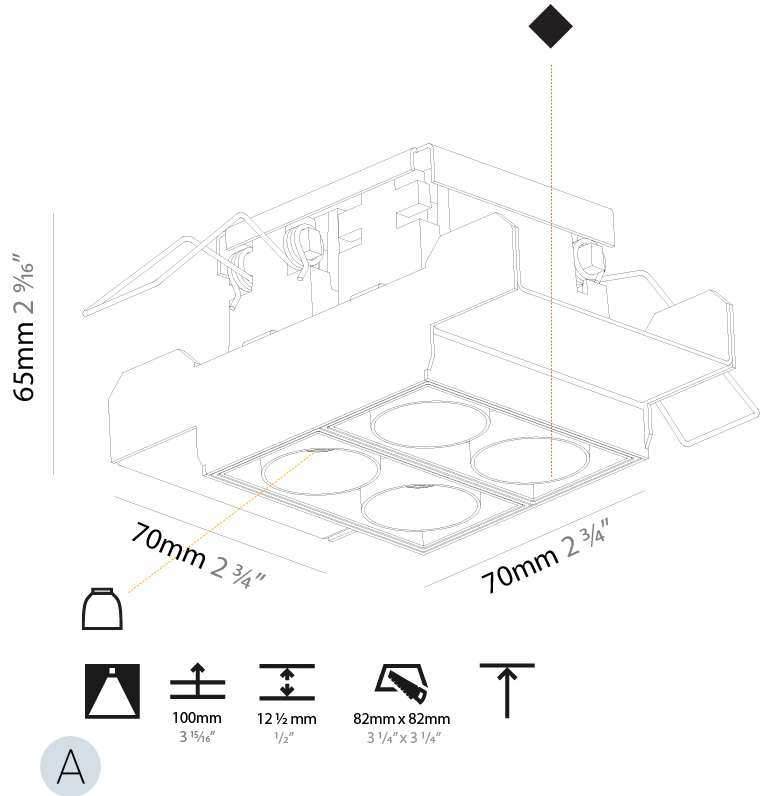

PHYSICAL

Aperture Sizes - Downlights: 1"
Shape: Rectangle
Length (mm): 70
Length (in): 2 3/4
Width (mm): 70
Width (in): 2 3/4
Height (mm): 65
Height (in): 2 9/16
Ceiling Thickness (mm): 12.5
Ceiling Thickness (in): 1/2
Min. Recessing Depth (mm): 100
Min. Recessing Depth (in): 3 15/16
Weight (kg): 0.437
Weight (lbs): 0.96
Fixture Finish: SSR / BKV / CWI / CRY / HAB / UFT / ITA / RUA / FTG / MYG / LOD / PUS / FRO / FUP / KIA / POP / BLS / SPG / MEY / GOH / CHC / COM / ABZ / JAG / OBR / MOS / ROR
Fixture Material: Aluminum Die Cast
Cut-out Measurements: 82mm / 3 1/4" x 42mm / 1 5/8"
Upon Request: Unique Ceiling Thickness

ELECTRICAL

Lamp Type: LED (Zhaga Standard)
Input Wattage (W): 18
Total Output Wattage (W): 16.4
Dimming: Tri-Mode (Non-Dimming and Phase Dimming (120Vac only) and 0-10V Dimming)
Driver Included: No
Driver Location: Recessed Housing
Driver Type: Constant Current - Universal
Driver Class: Class 2
Housing: See components
Input Voltage (V): 120 - 277
Constant Current (MA): 1050

LED

Number of LEDs: 4
Color Temperature (°K): 2700 / 3000 / 3500 / 4000
Max. Delivered Lumen (lm): Max. 887
CRI: >90 CRI
Lamp Life (hrs): 50000
Upon Request: Special Color Temperature

OPTICAL

Reflector: 8 / 18 / 34
Upon Request: Special Beam Angles

RATINGS AND CERTIFICATIONS

Certified By: CSA Certified to UL and CSA Standards

Zaneen Lighting Inc. © 2024. 1-800-388-3389, 7-416-247-9389, www.zaneen.com

For international specifications by adding 'INT' at the end of the existing Model #. For assistance on 'custom' specifications, contact zteam@zaneen.com. In a constant effort to supply the best product, we reserve the right to change specifications or materials without notice. The most recent specification sheets are found at zaneen.com