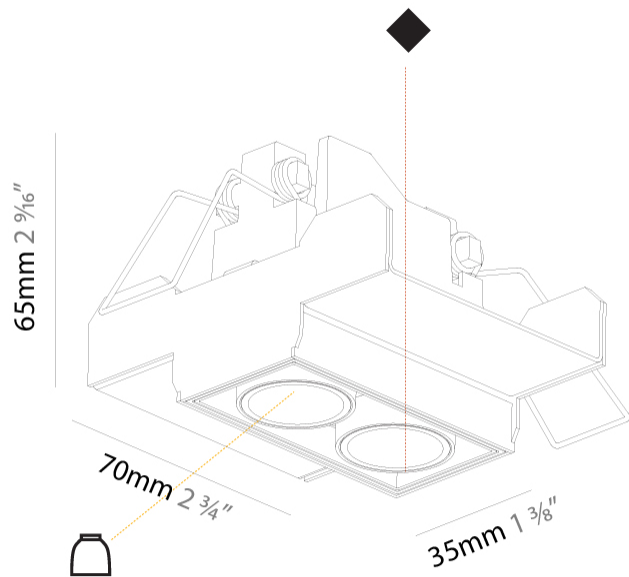

PHYSICAL

Aperture Sizes - Downlights: 1"
Shape: Rectangle
Length (mm): 70
Length (in): 2 ¾"
Width (mm): 35
Width (in): 1 ⅜"
Height (mm): 65
Height (in): 2 ⅝"
Ceiling Thickness (mm): 12.5
Ceiling Thickness (in): 1/2
Min. Recessing Depth (mm): 100
Min. Recessing Depth (in): 3 ⅙"
Weight (kg): 0.246
Weight (lbs): 0.54
Fixture Finish: SSR / BKV / CWI / CRY / HAB / UFT / ITA / RUA / FTG / MYG / LOD / PUS / FRO / FUP / KIA / POP / BLS / SPG / MEY / GOH / CHC / COM / ABZ / JAG / OBR / MOS / ROR
Holder Finish: WHI / BLK
Fixture Material: Aluminum Die Cast
Cut-out Measurements: 82mm / 3 1/4" x 42mm / 1 5/8"
Upon Request: Unique Ceiling Thickness

ELECTRICAL

Lamp Type: LED (Zhaga Standard)
Input Wattage (W): 7.7
Total Output Wattage (W): 6.6
Dimming: Tri-Mode (Non-Dimming and Phase Dimming (120Vac only) and 0-10V Dimming)
Driver Included: No
Driver Location: Remote
Driver Type: Constant Current - Universal
Driver Class: Class 2
Input Voltage (V): 120 - 277
Constant Current (MA): 1050

LED

Number of LEDs: 2
Color Temperature (°K): 2700 / 3000 / 3500 / 4000
Max. Delivered Lumen (lm): 319 / 348 / 356 / 363
Nominal Lumen (lm): 440 / 480 / 490 / 500
CRI: >90 CRI
Lamp Life (hrs): 50000
Upon Request: Special Color Temperature

OPTICAL

Reflector: 8 / 18 / 34
Upon Request: Special Beam Angles

120mm
4 ¾"

12 ½ mm
½"

82mm x 42mm
3 ¼" x 1 ⅝"

RATINGS AND CERTIFICATIONS

Zaneen Group Inc. © 2026, 1 800-388-3382, F 416-247-9319, www.zaneen.com

Certified by CSA Certified, ETL and CEM Standards

Imitation is not to supply the best product, we reserve the right to change specifications or materials without notice. The most recent specification sheets are found at zaneen.com

Part no: A35569