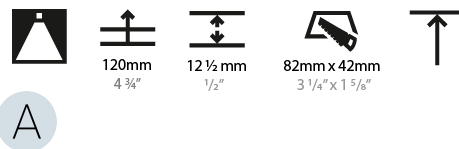

ELECTRICAL

Lamp Type: LED (Zhaga Standard)
Input Wattage (W): 9
Total Output Wattage (W): 8.2
Dimming: Tri-Mode (Non-Dimming and Phase Dimming (120Vac only) and 0-10V Dimming)
Driver Included: No
Driver Location: Remote
Driver Type: Constant Current - Universal
Driver Class: Class 2
Input Voltage (V): 120 - 277
Constant Current (MA): 1050

LED

Number of LEDs: 2
Color Temperature (°K): 2700 / 3000 / 3500 / 4000
Max. Delivered Lumen (lm): 314 / 342 / 350 / 357
Nominal Lumen (lm): 440 / 480 / 490 / 500
CRI: >90 CRI
Lamp Life (hrs): 50000
Upon Request: Special Color Temperature

OPTICAL

Reflector: 8 / 18 / 34
Upon Request: Special Beam Angles

RATINGS AND CERTIFICATIONS

Certified By: CSA Certified to UL and CSA Standards
IP rating: IP20

Zaneen Group Inc. © 2026, T 1800-388-3382, F 416-247-9319, www.zaneen.com

Available for International specifications by adding 'INT' at the end of the existing Model #. For assistance on 'custom' specifications, contact zteam@zaneen.com. In a constant effort to supply the best product, we reserve the right to change specifications or materials without notice. The most recent specification sheets are found at zaneen.com

PROJECT	_____
TYPE	_____
SPECIFIER	_____
QUANTITY	_____
DATE	_____