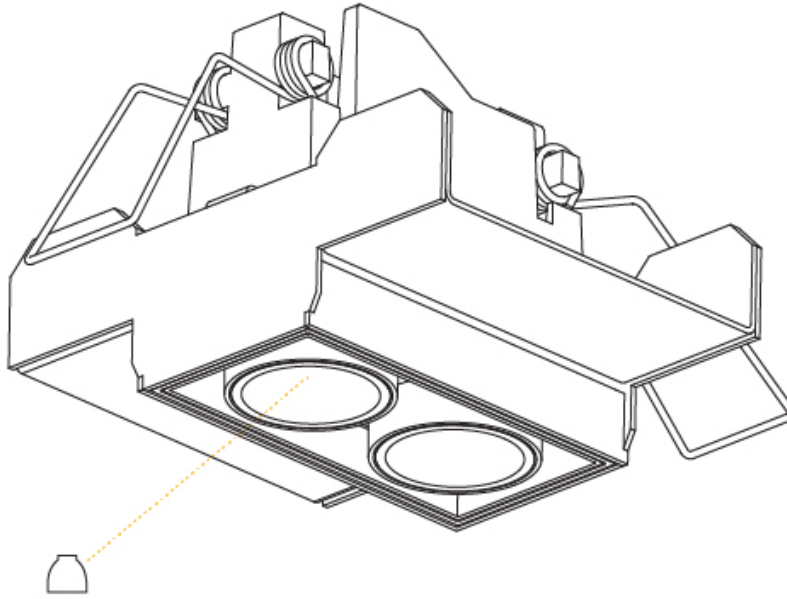

MAGIQ 2 CELL TRIMLESS

A35616-

PROJECT	_____
TYPE	_____
SPECIFIER	_____
QUANTITY	_____
DATE	_____