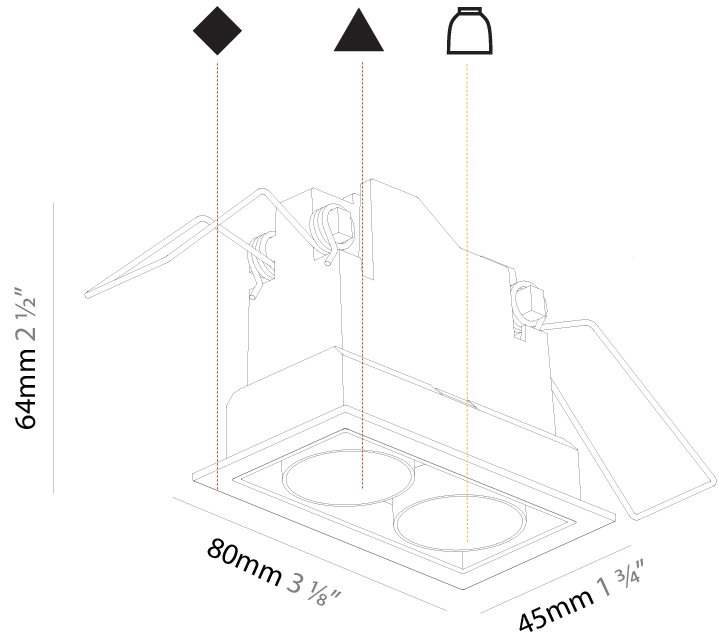

PHYSICAL

Shape: Rectangle
Length (mm): 80
Length (in): 3 1/8
Width (mm): 45
Width (in): 1 3/4
Height (mm): 64
Height (in): 2 1/2
Ceiling Thickness (mm): 10 / 12.5 / 15 / 25 / 30
Ceiling Thickness (in): 3/8 or 1/2 or 9/16 or 1 or 1 3/16
Min. Recessing Depth (mm): 100
Min. Recessing Depth (in): 3 15/16
Light Distribution: Downlight
Weight (kg): 0.15
Weight (lbs): 0.33
Fixture Finish: SSR / BKV / CWI / CRY / HAB / UFT / ITA / RUA / FTG / MYG / LOD / PUS / FRO / FUP / KIA / POP / BLS / SPG / MEY / GOH / GUM / CHC / COM / ABZ / JAG / OBR / MOS / ROR
Holder Finish: WHI / BLK
Fixture Material: Aluminum Die Cast
Cut-out Measurements: 73mm / 2 7/8" x 38mm / 1 1/2"

ELECTRICAL

Lamp Type: LED (Zhaga Standard)
Input Wattage (W): 9
Total Output Wattage (W): 6.6
Dimming: Tri-Mode (Non-Dimming and Phase Dimming (120Vac only) and 0-10V Dimming)
Driver Included: No
Driver Location: Remote
Driver Type: Constant Current - Universal
Driver Class: Class 2
Input Voltage (V): 120 - 277
Constant Current (MA): 1050

LED

Number of LEDs: 2
Color Temperature (°K): 2700 / 3000 / 3500 / 4000
Max. Delivered Lumen (lm): 390 / 410 / 421 / 430
Nominal Lumen (lm): 440 / 465 / 470 / 480
CRI: >90 CRI
Lamp Life (hrs): 50000

OPTICAL

Reflector°: 8 / 18 / 34

RATINGS AND CERTIFICATIONS

Certified By: CSA Certified to UL and CSA Standards
IP rating: IP20