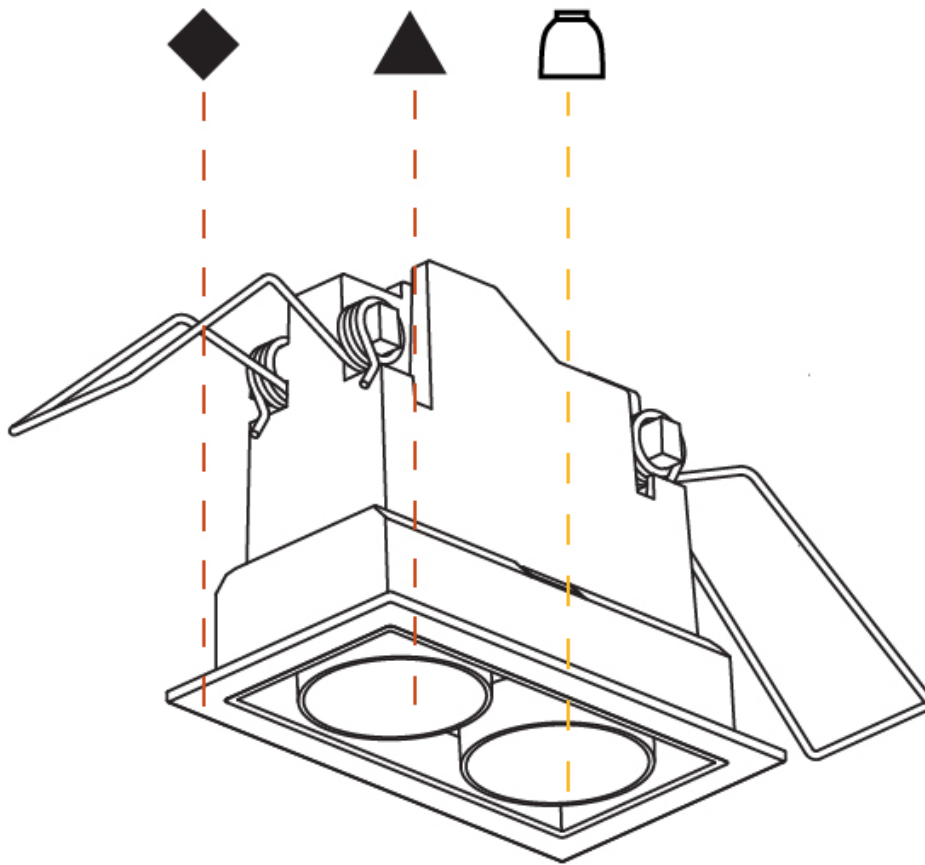

MAGIQ 2 CELL KORONA RECESSED

A35635-

PROJECT	_____
TYPE	_____
SPECIFIER	_____
QUANTITY	_____
DATE	_____

A