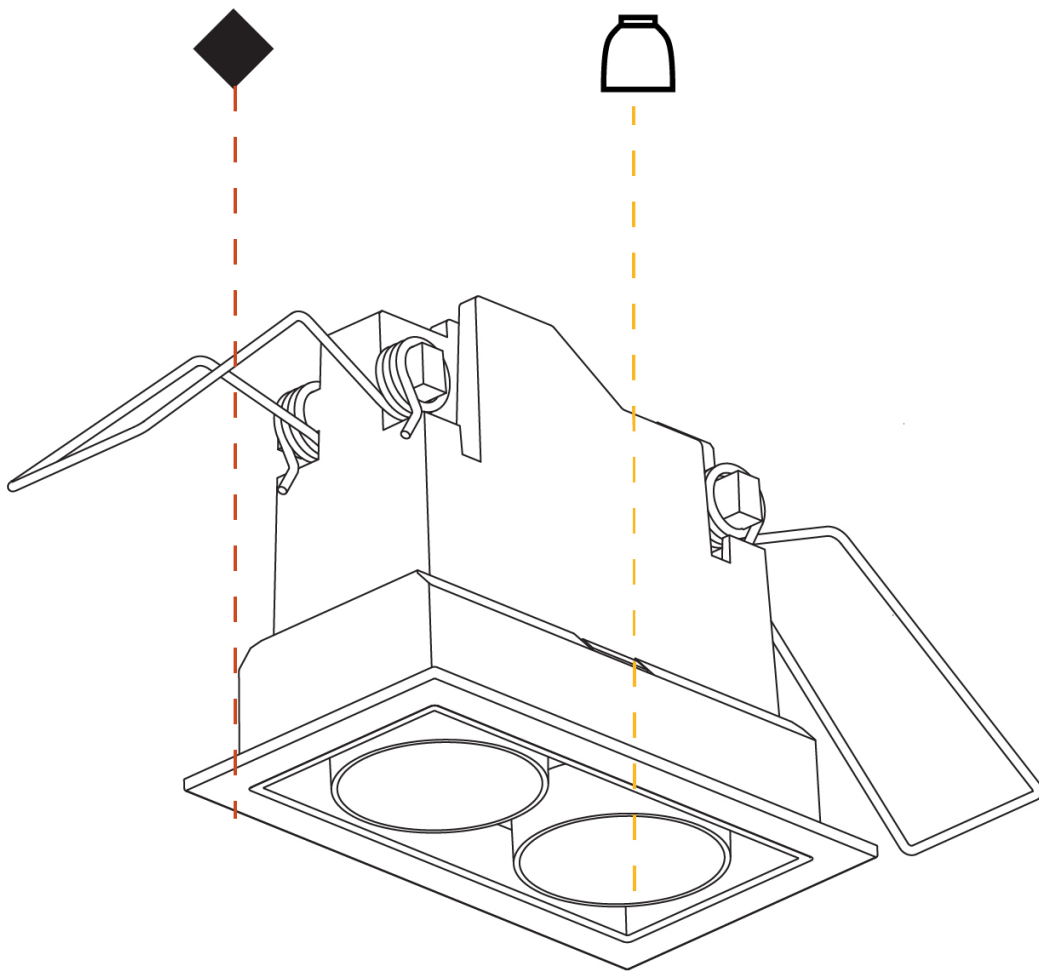

MAGIQ 2 CELL RECESSED

A35631-

PROJECT	_____
TYPE	_____
SPECIFIER	_____
QUANTITY	_____
DATE	_____