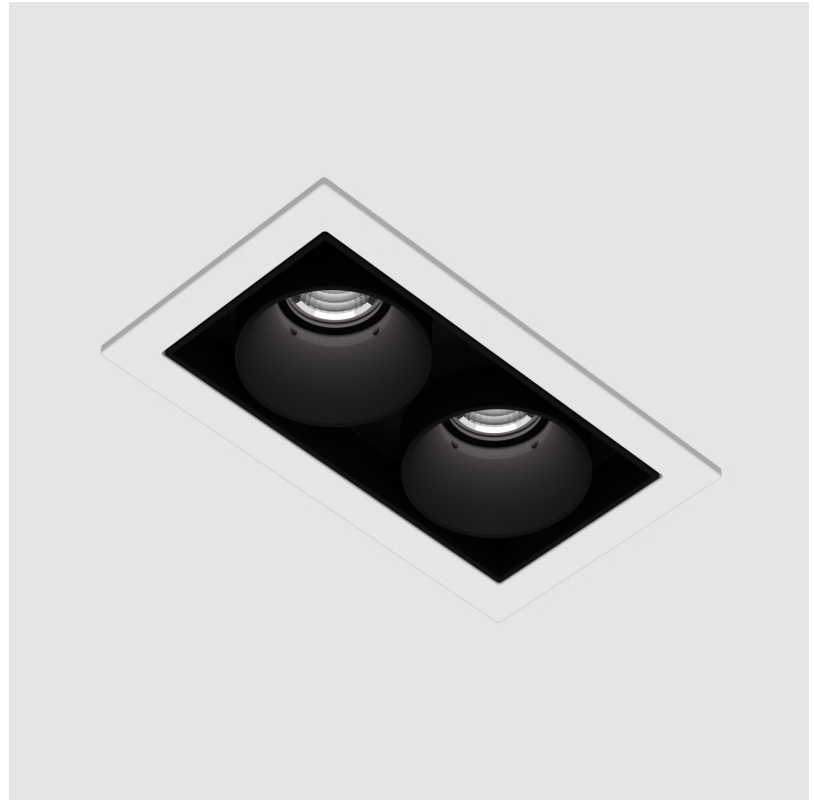

PHYSICAL

Shape: Rectangle
Length (mm): 80
Length (in): 3 1/8
Width (mm): 45
Width (in): 1 3/4
Height (mm): 64
Height (in): 2 1/2
Ceiling Thickness (mm): 10 / 12.5 / 15 / 25 / 30
Ceiling Thickness (in): 3/8 or 1/2 or 9/16 or 1 or 1 3/16
Min. Recessing Depth (mm): 100
Min. Recessing Depth (in): 3 15/16
Light Distribution: Downlight
Weight (kg): 0.145
Weight (lbs): 0.32
Fixture Finish: SSR / BKV / CWI / CRY / HAB / UFT / ITA / RUA / FTG / MYG / LOD / PUS / FRO / FUP / KIA / POP / BLS / SPG / MEY / GOH / GUM / CHC / COM / ABZ / JAG / OBR / MOS / ROR
Holder Finish: WHI / BLK
Fixture Material: Aluminum Die Cast
Cut-out Measurements: 73mm / 2 7/8" x 38mm / 1 1/2"

ELECTRICAL

Lamp Type: LED (Zhaga Standard)
Input Wattage (W): 7.7
Total Output Wattage (W): 6.6
Dimming: Tri-Mode (Non-Dimming and Phase Dimming (120Vac only) and 0-10V Dimming)
Driver Included: No
Driver Location: Remote
Driver Type: Constant Current - Universal
Driver Class: Class 2
Input Voltage (V): 120 - 277
Constant Current (MA): 1050

LED

Number of LEDs: 2
Color Temperature (°K): 2700 / 3000 / 3500 / 4000
Max. Delivered Lumen (lm): 390 / 410 / 421 / 430
Nominal Lumen (lm): 440 / 465 / 470 / 480
CRI: >90 CRI
Lamp Life (hrs): 50000

OPTICAL

Reflector: 8 / 18 / 34

RATINGS AND CERTIFICATIONS

Certified By: CSA Certified to UL and CSA Standards
IP rating: IP20