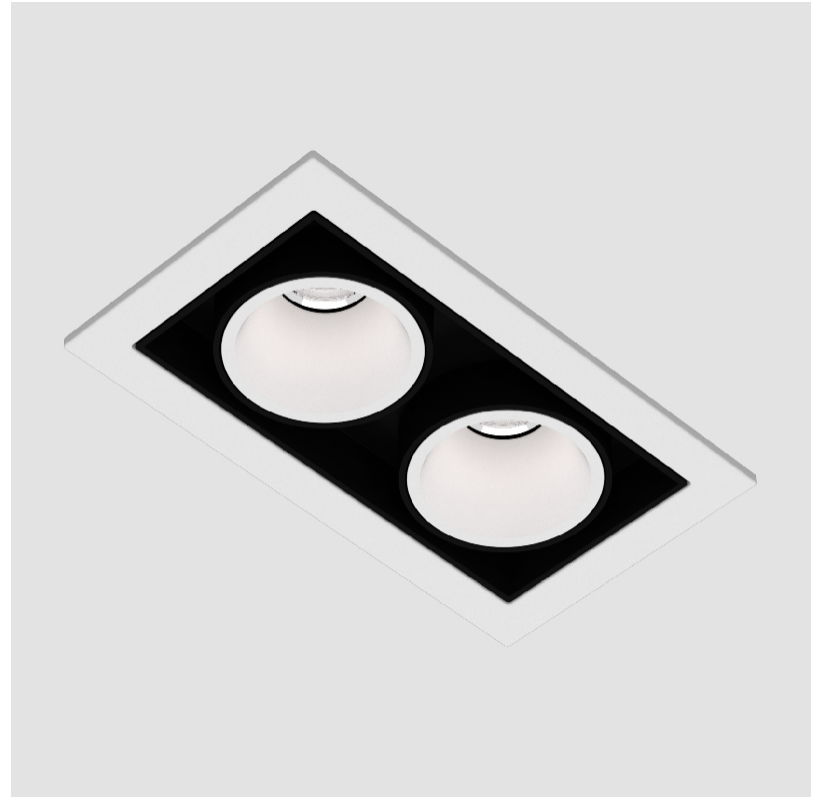

PHYSICAL

Shape: Rectangle
Length (mm): 80
Length (in): 3 1/8
Width (mm): 45
Width (in): 1 3/4
Height (mm): 64
Height (in): 2 1/2
Ceiling Thickness (mm): 10 / 12.5 / 15 / 25 / 30
Ceiling Thickness (in): 3/8 or 1/2 or 9/16 or 1 or 1 3/16
Min. Recessing Depth (mm): 100
Min. Recessing Depth (in): 3 15/16
Light Distribution: Downlight
Weight (kg): 0.15
Weight (lbs): 0.33
Fixture Finish: SSR / BKV / CWI / CRY / HAB / UFT / ITA / RUA / FTG / MYG / LOD / PUS / FRO / FUP / KIA / POP / BLS / SPG / MEY / GOH / GUM / CHC / COM / ABZ / JAG / OBR / MOS / ROR
Holder Finish: WHI / BLK
Fixture Material: Aluminum Die Cast
Cut-out Measurements: 73mm / 2 7/8" x 38mm / 1 1/2"

ELECTRICAL

Lamp Type: LED (Zhaga Standard)
Input Wattage (W): 9
Total Output Wattage (W): 6.6
Dimming: Tri-Mode (Non-Dimming and Phase Dimming (120Vac only) and 0-10V Dimming)
Driver Included: No
Driver Location: Remote
Driver Type: Constant Current - Universal
Driver Class: Class 2
Input Voltage (V): 120 - 277
Constant Current (MA): 1050

LED

Number of LEDs: 2
Color Temperature (°K): 2700 / 3000 / 3500 / 4000
Max. Delivered Lumen (lm): 390 / 410 / 421 / 430
Nominal Lumen (lm): 440 / 465 / 470 / 480
CRI: >90 CRI
Lamp Life (hrs): 50000

OPTICAL

Reflector°: 8 / 18 / 34

RATINGS AND CERTIFICATIONS

Certified By: CSA Certified to UL and CSA Standards
IP rating: IP20