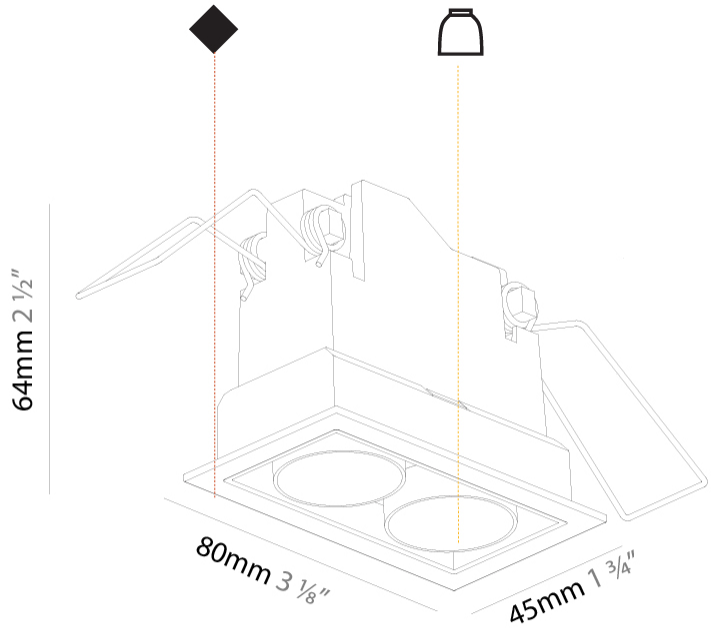

PHYSICAL

Shape: Rectangle
Length (mm): 80
Length (in): 3 1/8
Width (mm): 45
Width (in): 1 3/4
Height (mm): 64
Height (in): 2 1/2
Ceiling Thickness (mm): 10 / 12.5 / 15 / 25 / 30
Ceiling Thickness (in): 3/8 or 1/2 or 9/16 or 1 or 1 3/16
Min. Recessing Depth (mm): 100
Min. Recessing Depth (in): 3 15/16
Light Distribution: Downlight
Weight (kg): 0.145
Weight (lbs): 0.32
Fixture Finish: SSR / BKV / CWI / CRY / HAB / UFT / ITA / RUA / FTG / MYG / LOD / PUS / FRO / FUP / KIA / POP / BLS / SPG / MEY / GOH / GUM / CHC / COM / ABZ / JAG / OBR / MOS / ROR
Holder Finish: WHI / BLK
Fixture Material: Aluminum Die Cast
Cut-out Measurements: 73mm / 2 7/8" x 38mm / 1 1/2"

ELECTRICAL

Lamp Type: LED (Zhaga Standard)
Input Wattage (W): 7.7
Total Output Wattage (W): 6.6
Dimming: Tri-Mode (Non-Dimming and Phase Dimming (120Vac only) and 0-10V Dimming)
Driver Included: No
Driver Location: Remote
Driver Type: Constant Current - Universal
Driver Class: Class 2
Input Voltage (V): 120 - 277
Constant Current (MA): 1050

LED

Number of LEDs: 2
Color Temperature (°K): 2700 / 3000 / 3500 / 4000
Max. Delivered Lumen (lm): 390 / 410 / 421 / 430
Nominal Lumen (lm): 440 / 465 / 470 / 480
CRI: >90 CRI
Lamp Life (hrs): 50000

OPTICAL

Reflector: 8 / 18 / 34

RATINGS AND CERTIFICATIONS

Certified By: CSA Certified to UL and CSA Standards
IP rating: IP20