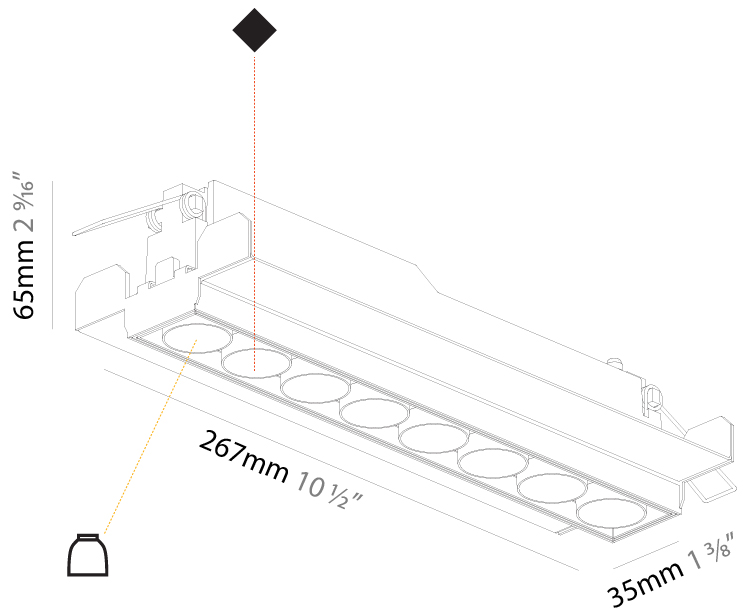

Holder Finish: WHI / BLK
Fixture Material: Aluminum Die Cast
Cut-out Measurements: 273mm / 10 3/4" x 42mm / 1 5/8"
Upon Request: Unique Ceiling Thickness

ELECTRICAL

Lamp Type: LED (Zhaga Standard)
Input Wattage (W): 27
Total Output Wattage (W): 25.9
Dimming: Tri-Mode (Non-Dimming and Phase Dimming (120Vac only) and 0-10V Dimming)
Driver Included: No
Driver Location: Remote
Driver Type: Constant Current - Universal
Driver Class: Class 2
Input Voltage (V): 120 - 277
Constant Current (MA): 1050

LED

Number of LEDs: 8
Color Temperature (*K): 2700 / 3000 / 3500 / 4000
Max. Delivered Lumen (lm): MAX. 1561 / 1685 / 1721 / 1756
Nominal Lumen (lm): MAX. 1760 / 1900 / 1940 / 1980
CRI: >90 CRI
Lamp Life (hrs): 50000
Upon Request: Special Color Temperature

OPTICAL

Reflector*: 8 / 14 / 34
Upon Request: Special Beam Angles

RATINGS AND CERTIFICATIONS

Certified By: CSA Certified to UL and CSA Standards

Zaneen Lighting Inc. © 2024. 11800-306-3389, F-416-247-9389, www.zaneen.com

100mm
3 15/16"

12 1/2 mm
1/2"

272mm x 42mm
10 11/16" x 1 5/8"