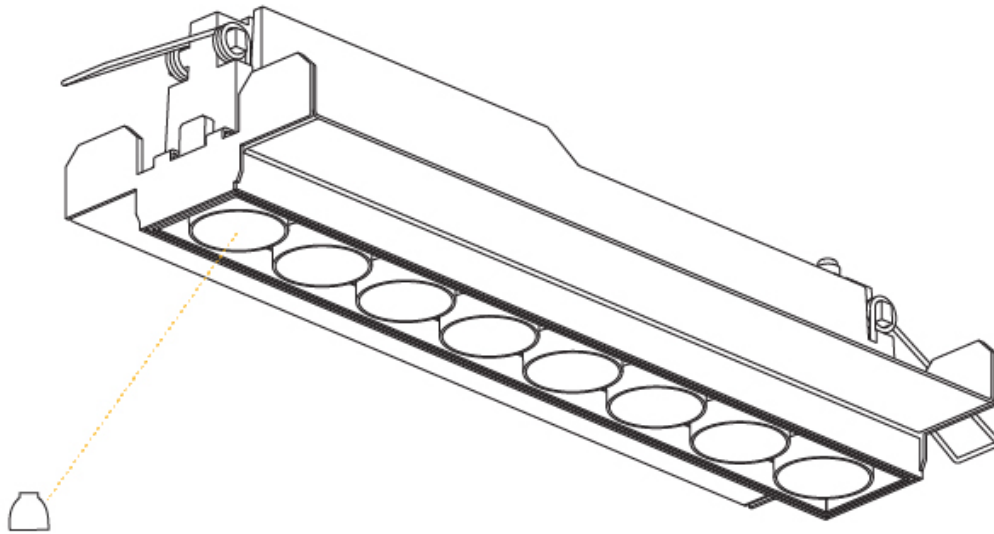

MAGIQ 8 CELL TRIMLESS

A35130-

PROJECT	_____
TYPE	_____
SPECIFIER	_____
QUANTITY	_____
DATE	_____