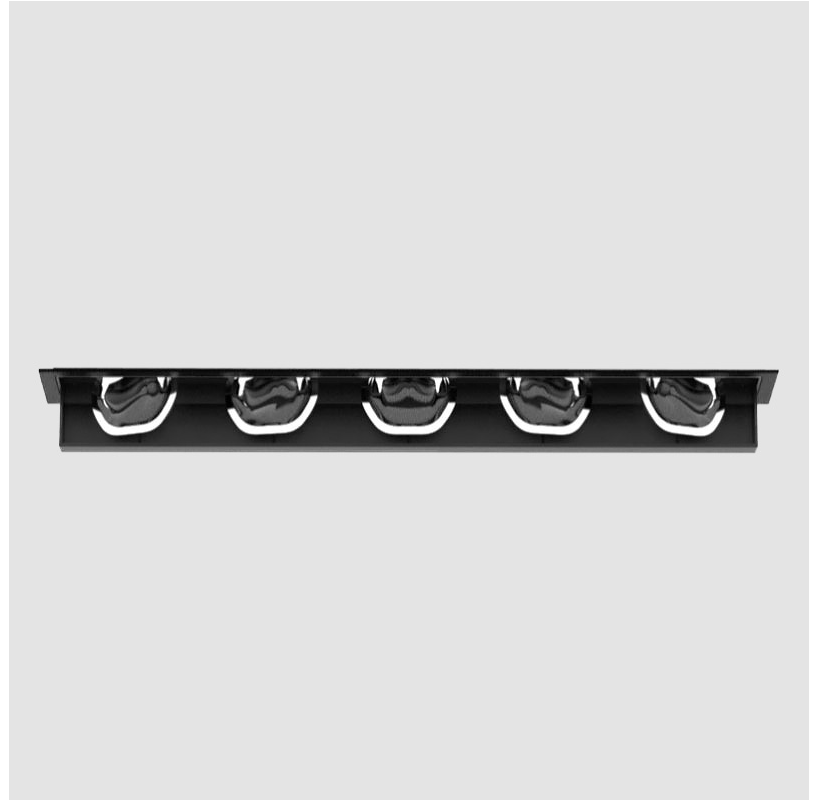

GENERAL

Series: Magiq
Subseries: Magiq Wallwash
Partner: Prolicht
Division: Architectural
Installation: Trimless
Product Type: Wallwash
Mounting Location: Ceiling
Light Distribution: Asymmetric

PHYSICAL

Shape: Rectangle
Length (mm): 267
Length (in): 10 1/2
Width (mm): 36
Width (in): 1 1/16
Height (mm): 64
Height (in): 2 1/2
Ceiling Thickness (mm): 12.5
Ceiling Thickness (in): 1/2
Min. Recessing Depth (mm): 100
Min. Recessing Depth (in): 3 15/16
Weight (kg): .943
Weight (lbs): 2.08
Fixture Material: Aluminum Die Cast
Cut-out Measurements: 273mm / 10 3/4" x 42mm / 1 5/8"

ELECTRICAL

Lamp Type: LED (Zhaga Standard)
Input Wattage (W): 33.4
Total Output Wattage (W): 29.6
Dimming: Tri-Mode (Non-Dimming and Phase Dimming (120Vac only) and 0-10V Dimming)
Driver Included: No
Driver Location: Remote
Driver Type: Constant Current - Universal
Driver Class: Class 1
Input Voltage (V): 120 - 277
Constant Current (MA): 500

LED

Number of LEDs: 5
Color Temperature (°K): 3500
Max. Delivered Lumen (lm): 2145
Nominal Lumen (lm): 2375
CRI: >90 CRI
Lamp Life (hrs): 50000

OPTICAL

Reflector: Asymmetric

RATINGS AND CERTIFICATIONS

Certified By: CSA Certified to UL and CSA Standards
IP rating: IP20