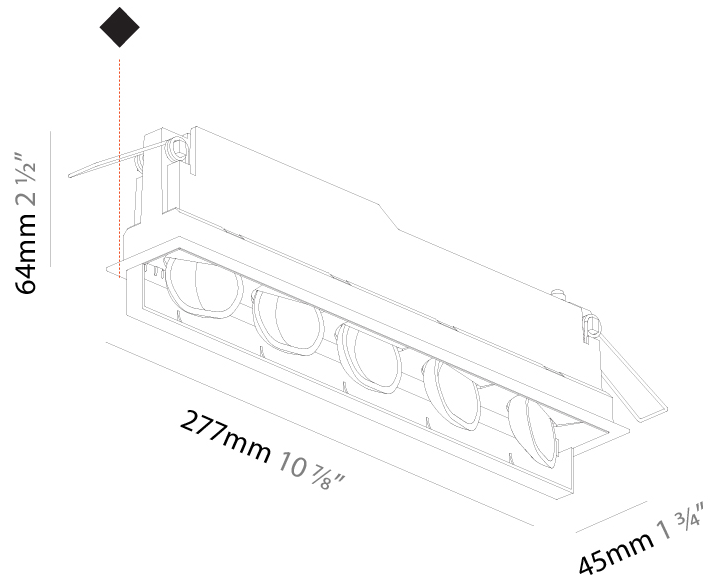

MAGIQ WALLWASH RECESSED

A35154- : A35154-30K-03-02

base number

1. To build a product code in our configurator select the specify button on the base model # product page
2. To build a manual product code on this datasheet choose from the options listed below in blue font and add the suffix to the base model #

GENERAL

Series: Magiq
Subseries: Magiq Wallwash
Partner: Prolicht
Division: Architectural
Installation: Recessed
Product Type: Wallwash
Mounting Location: Ceiling
Light Distribution: Asymmetric

PHYSICAL

Shape: Rectangle
Length (mm): 277
Length (in): 10 7/8
Width (mm): 45
Width (in): 1 3/4
Height (mm): 64
Height (in): 2 1/2
Min. Recessing Depth (mm): 100
Min. Recessing Depth (in): 3 15/16
Fixture Material: Aluminum Die Cast
Cut-out Measurements: 270mm / 10 5/8" x 38mm / 1 1/2"

ELECTRICAL

Lamp Type: LED (Zhaga Standard)
Input Wattage (W): 31.4
Dimming: Tri-Mode (Non-Dimming and Phase Dimming (120Vac only) and 0-10V Dimming)
Driver Included: No
Driver Location: Remote
Driver Type: Constant Current - Universal
Driver Class: Class 1
Input Voltage (V): 120 - 277
Constant Current (MA): 500

LED

Number of LEDs: 5
Color Temperature (°K): 3000
Max. Delivered Lumen (lm): 2339
Nominal Lumen (lm): 2590
CRI: >90 CRI
Efficiency (%): 82.3
Lamp Life (hrs): 50000

OPTICAL

RATINGS AND CERTIFICATIONS

Certified By: CSA Certified to UL and CSA Standards
IP rating: IP20

100mm
3 15/16"

5 - 30 mm
3/16" - 1 3/16"

270mm x 38mm
10 5/8" x 1 1/2"