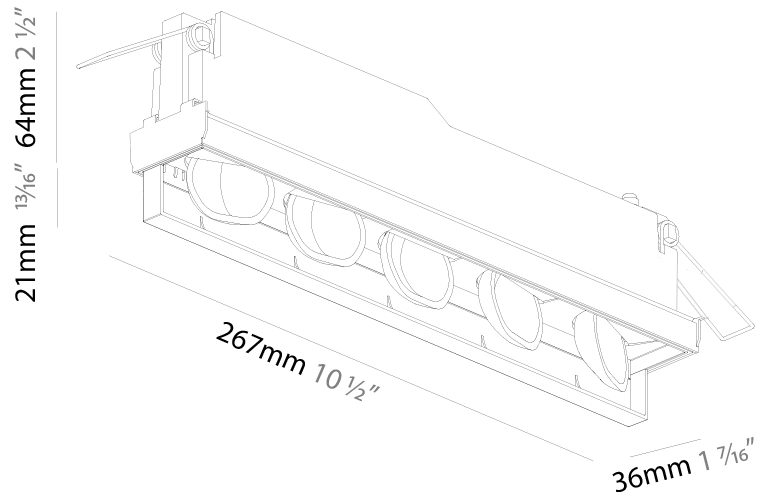

GENERAL

Series: Magiq
Subseries: Magiq Wallwash
Partner: Prolicht
Division: Architectural
Installation: Trimless
Product Type: Wallwash
Mounting Location: Ceiling
Light Distribution: Asymmetric

PHYSICAL

Shape: Rectangle
Length (mm): 267
Length (in): 10 1/2
Width (mm): 36
Width (in): 1 7/16
Height (mm): 64
Height (in): 2 1/2
Ceiling Thickness (mm): 12.5
Ceiling Thickness (in): 1/2
Min. Recessing Depth (mm): 100
Min. Recessing Depth (in): 3 15/16
Weight (kg): .943
Weight (lbs): 2.08
Fixture Material: Aluminum Die Cast
Cut-out Measurements: 273mm / 10 3/4" x 42mm / 1 5/8"

ELECTRICAL

Lamp Type: LED (Zhaga Standard)
Input Wattage (W): 33.4
Total Output Wattage (W): 29.6
Dimming: Tri-Mode (Non-Dimming and Phase Dimming (120Vac only) and 0-10V Dimming)
Driver Included: No
Driver Location: Remote
Driver Type: Constant Current - Universal
Driver Class: Class 1
Input Voltage (V): 120 - 277
Constant Current (MA): 500

LED

Number of LEDs: 5
Color Temperature (°K): 4000
Max. Delivered Lumen (lm): 2443
Nominal Lumen (lm): 2705
CRI: >90 CRI
Lamp Life (hrs): 50000

OPTICAL

Reflector: Asymmetric

RATINGS AND CERTIFICATIONS

Certified By: CSA Certified to UL and CSA Standards
IP rating: IP20