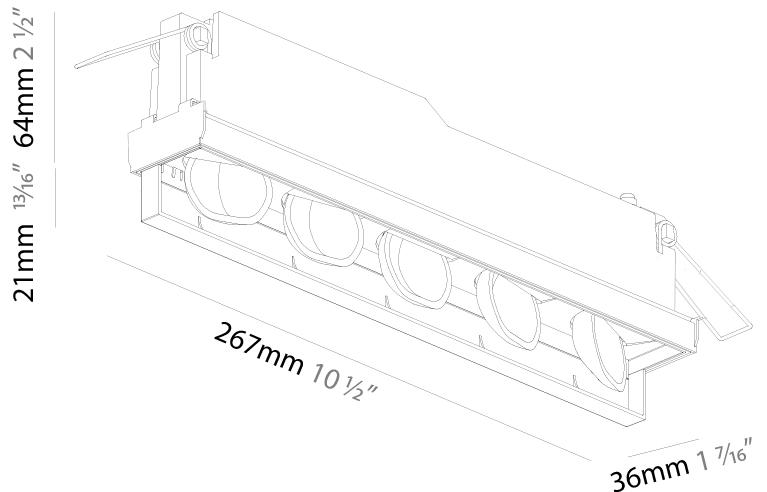

Shape: Rectangle
 Length (mm): 267
 Length (in): 10 1/2
 Width (mm): 36
 Width (in): 1 7/16
 Height (mm): 64
 Height (in): 2 1/2
 Ceiling Thickness (mm): 12.5
 Ceiling Thickness (in): 1/2
 Min. Recessing Depth (mm): 100
 Min. Recessing Depth (in): 3 15/16
 Weight (kg): .943
 Weight (lbs): 2.08
 Fixture Material: Aluminum Die Cast
 Cut-out Measurements: 273mm / 10 3/4" x 42mm / 1 5/8"

Certified By: CSA Certified to UL and CSA Standards
 IP rating: IP20

100mm
3 15/16"

12 1/2 mm
1/2"

270mm x 38mm
10 5/8" x 1 1/2"

PROJECT	
TYPE	
SPECIFIER	
QUANTITY	
DATE	

MAGIQ WALLWASH TRIMLESS

A35139- : A35139-40K-02