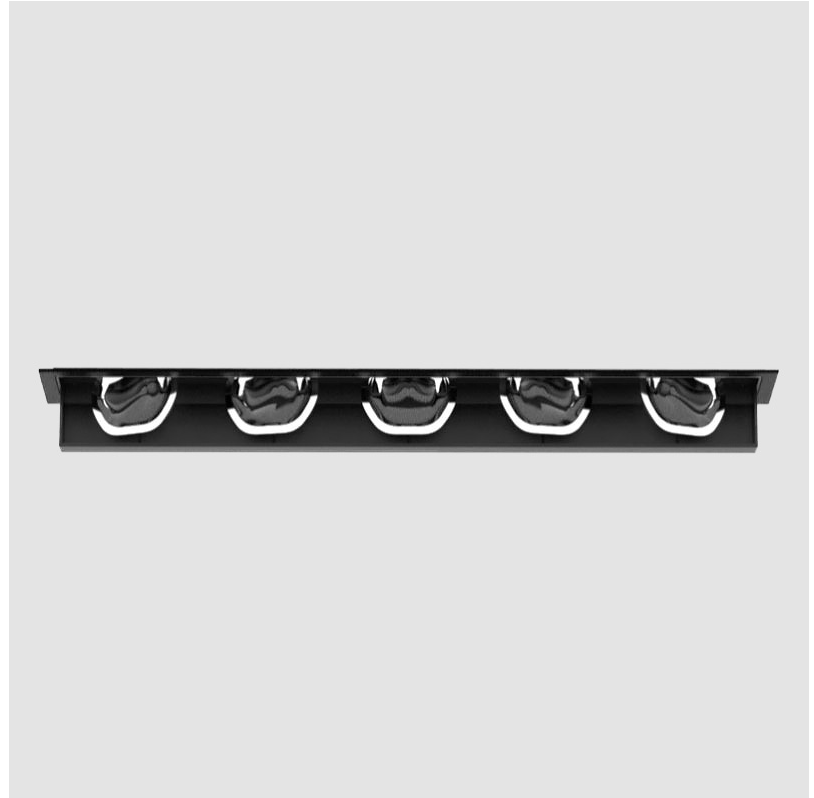

GENERAL

Series: Magiq
Subseries: Magiq Wallwash
Partner: Prolicht
Division: Architectural
Installation: Trimless
Product Type: Wallwash
Mounting Location: Ceiling
Light Distribution: Asymmetric

PHYSICAL

Shape: Rectangle
Length (mm): 267
Length (in): 10 1/2
Width (mm): 36
Width (in): 1 7/16
Height (mm): 64
Height (in): 2 1/2
Ceiling Thickness (mm): 12.5
Ceiling Thickness (in): 1/2
Min. Recessing Depth (mm): 100
Min. Recessing Depth (in): 3 15/16
Weight (kg): .943
Weight (lbs): 2.08
Fixture Material: Aluminum Die Cast
Cut-out Measurements: 273mm / 10 3/4" x 42mm / 1 5/8"

ELECTRICAL

Lamp Type: LED (Zhaga Standard)
Input Wattage (W): 33.4
Total Output Wattage (W): 29.6
Dimming: Tri-Mode (Non-Dimming and Phase Dimming (120Vac only) and 0-10V Dimming)
Driver Included: No
Driver Location: Remote
Driver Type: Constant Current - Universal
Driver Class: Class 1
Input Voltage (V): 120 - 277
Constant Current (MA): 500

LED

Number of LEDs: 5
Color Temperature (°K): 4000
Max. Delivered Lumen (lm): 2443
Nominal Lumen (lm): 2705
CRI: >90 CRI
Lamp Life (hrs): 50000

OPTICAL

Reflector: Asymmetric

RATINGS AND CERTIFICATIONS

Certified By: CSA Certified to UL and CSA Standards
IP rating: IP20