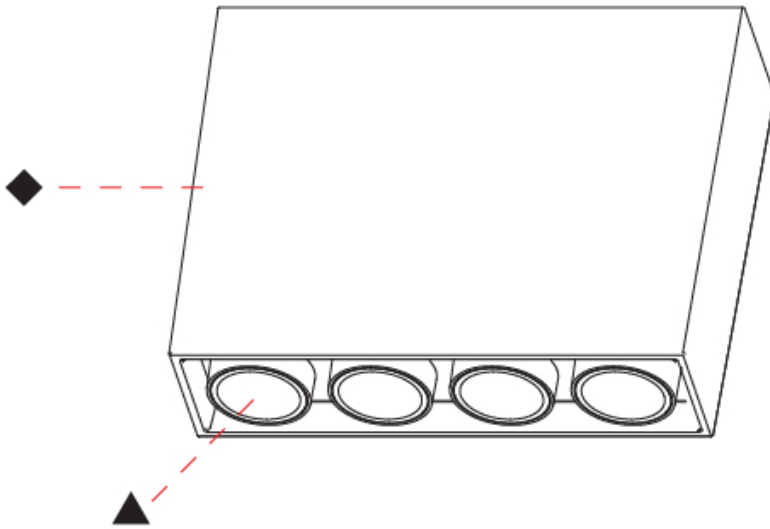

MAGIQ 4 CELL KORONA SURFACE

A3D185-

PROJECT

TYPE

SPECIFIER

QUANTITY

DATE

A