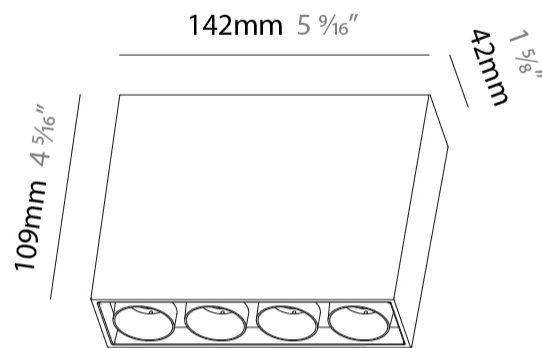

GENERAL

Series: Magiq
Subseries: Magiq 4 Cell
Partner: Prolicht
Division: Architectural
Installation: Surface
Product Type: Ceiling Surface
Mounting Location: Ceiling
Light Distribution: Direct

PHYSICAL

Shape: Rectangle
Length (mm): 142
Length (in): 5 ⁵/₁₆
Width (mm): 42
Width (in): 1 ⁵/₈
Height (mm): 109
Height (in): 4 ³/₁₆
Weight (kg): 0.65
Fixture Finish: SSR / BKV / CWI / CRY / HAB / UFT / ITA / RUA / FTG / MYG / LOD / PUS / FRO / FUP / KIA / POP / BLS / SPG / MEY / GOH / CHC / COM / ABZ / JAG / OBR / MOS / ROR
Holder Finish: WHI / BLK
Fixture Material: Aluminum Die Cast

ELECTRICAL

Lamp Type: LED (Zhaga Standard)
Input Wattage (W): 13
Total Output Wattage (W): 11.8
Dimming: Tri-Mode (Non-Dimming and Phase Dimming (120Vac only) and 0-10V Dimming)
Driver Included: Yes
Driver Location: Integrated
Driver Type: Constant Current - Universal
Driver Class: Class 1
Input Voltage (V): 120 - 277
Constant Current (MA): 1050mA

LED

Number of LEDs: 4
Color Temperature (°K): 2700 / 3000 / 3500 / 4000
Max. Delivered Lumen (lm): 781 / 843 / 860 / 878
Nominal Lumen (lm): 880 / 950 / 970 / 990
CRI: >90 CRI
Efficiency (%): 80
Lamp Life (hrs): 50000

OPTICAL

Reflector: 8 / 14 / 34
Adjustability: Fixed

RATINGS AND CERTIFICATIONS

Certified By: Certified for North American Standards
IP rating: IP20