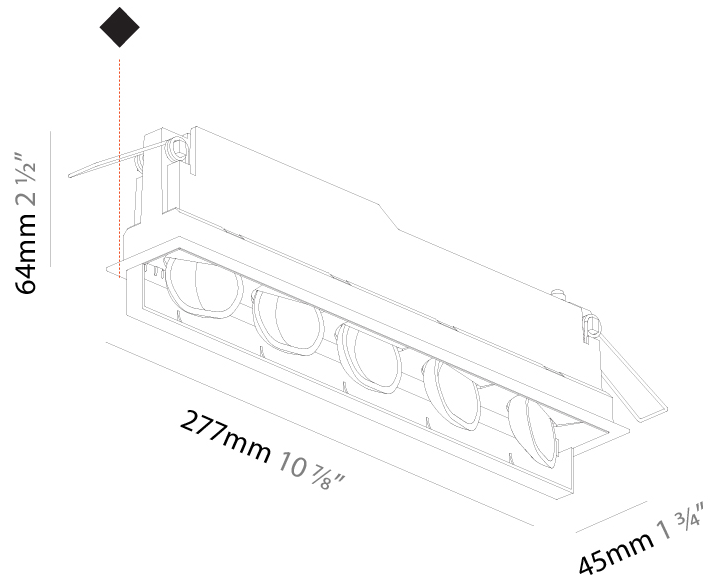

MAGIQ WALLWASH RECESSED

A35154- : A35154-35K-01-02

base number

1. To build a product code in our configurator select the specify button on the base model # product page
2. To build a manual product code on this datasheet choose from the options listed below in blue font and add the suffix to the base model #

GENERAL

Series: Magiq
Subseries: Magiq Wallwash
Partner: Prolicht
Division: Architectural
Installation: Recessed
Product Type: Wallwash
Mounting Location: Ceiling
Light Distribution: Asymmetric

PHYSICAL

Shape: Rectangle
Length (mm): 277
Length (in): 10 7/8
Width (mm): 45
Width (in): 1 3/4
Height (mm): 64
Height (in): 2 1/2
Min. Recessing Depth (mm): 100
Min. Recessing Depth (in): 3 15/16
Fixture Material: Aluminum Die Cast
Cut-out Measurements: 270mm / 10 5/8" x 38mm / 1 1/2"

ELECTRICAL

Lamp Type: LED (Zhaga Standard)
Input Wattage (W): 31.4
Dimming: Tri-Mode (Non-Dimming and Phase Dimming (120Vac only) and 0-10V Dimming)
Driver Included: No
Driver Location: Remote
Driver Type: Constant Current - Universal
Driver Class: Class 2
Input Voltage (V): 120 - 277
Constant Current (MA): 500

LED

Number of LEDs: 5
Color Temperature (°K): 3500
Max. Delivered Lumen (lm): 2145
Nominal Lumen (lm): 2145
CRI: >90 CRI
Efficiency (%): 82.3
Lamp Life (hrs): 50000

OPTICAL

RATINGS AND CERTIFICATIONS

Certified By: CSA Certified to UL and CSA Standards
IP rating: IP20

100mm
3 15/16"

5 - 30 mm
3/16" - 1 3/16"

270mm x 38mm
10 5/8" x 1 1/2"