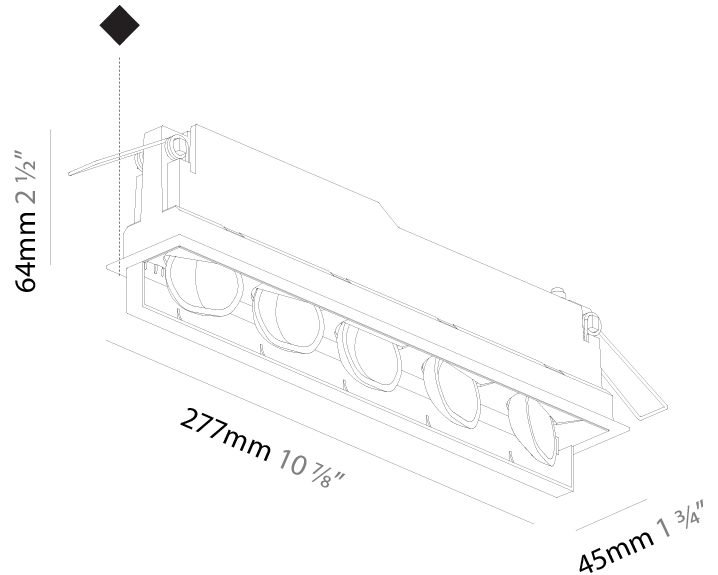

Shape: Rectangle
 Length (mm): 277
 Length (in): 10 7/8
 Width (mm): 45
 Width (in): 1 3/4
 Height (mm): 64
 Height (in): 2 1/2
 Min. Recessing Depth (mm): 100
 Min. Recessing Depth (in): 3 15/16
 Fixture Material: Aluminum Die Cast
 Cut-out Measurements: 270mm / 10 5/8" x 38mm / 1 1/2"

Certified By: CSA Certified to UL and CSA Standards
 IP rating: IP20

100mm
3 15/16"

5 - 30 mm
3/16" - 1 3/16"

270mm x 38mm
10 5/8" x 1 1/2"

A

MAGIQ WALLWASH RECESSED

A35154- : A35154-30K-03-02

PROJECT _____