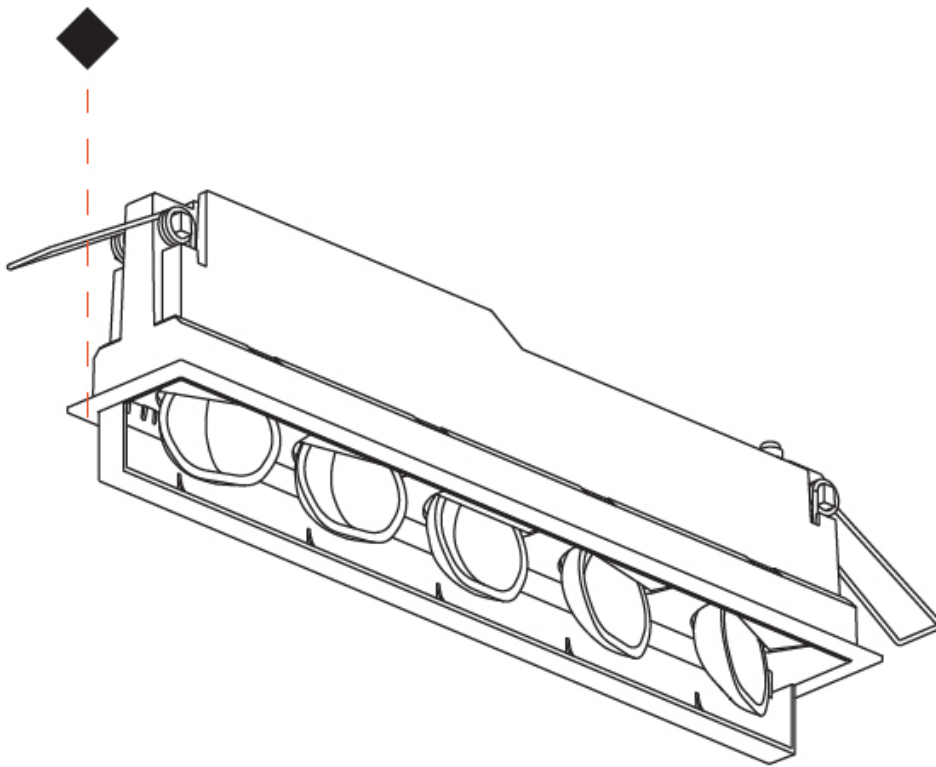

MAGIQ WALLWASH RECESSED

A35154- : A35154-30K-03-02

PROJECT _____

TYPE _____

SPECIFIER _____

QUANTITY _____

DATE _____