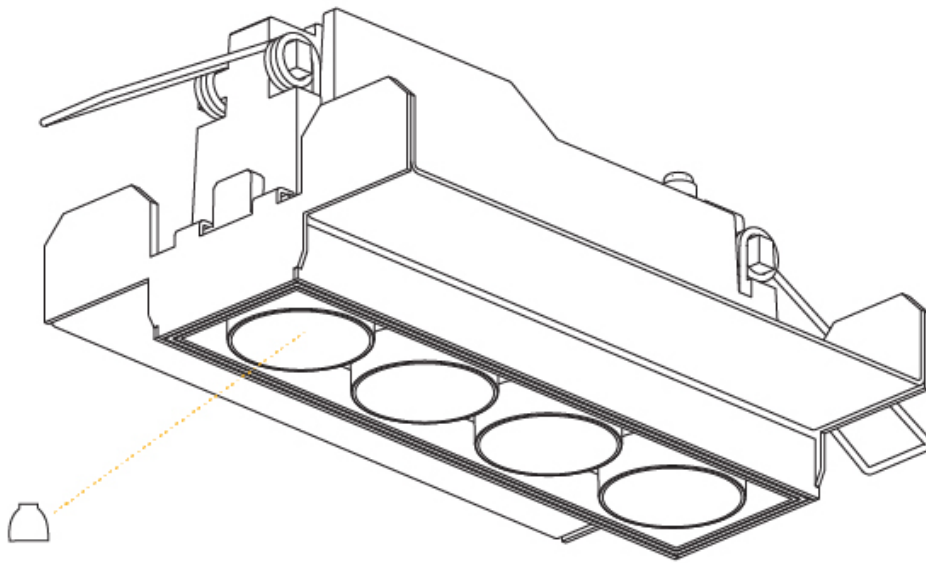

MAGIQ 4 CELL TRIMLESS

A35498-

PROJECT	_____
TYPE	_____
SPECIFIER	_____
QUANTITY	_____
DATE	_____