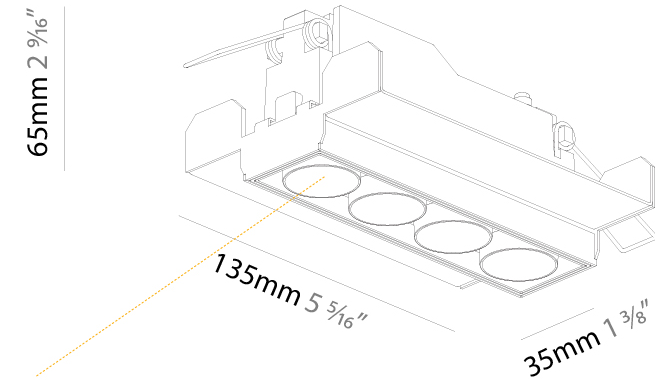

GENERAL

Series: Magiq
Subseries: Magiq 4 Cell
Brand: Prolight
Division: Architectural
Mounting Type: Trimless
Mounting Location: Ceiling
Subcategory: Downlight

PHYSICAL

Shape: Rectangle
Length (mm): 135
Length (in): 5 ⁵/₁₆
Width (mm): 35
Width (in): 1 ³/₈
Height (mm): 65
Height (in): 2 ⁹/₁₆
Ceiling Thickness (mm): 12.5
Ceiling Thickness (in): 1/2
Min. Recessing Depth (mm): 100
Min. Recessing Depth (in): 3 ¹⁵/₁₆
Light Distribution: Downlight
Weight (kg): 0.403
Weight (lbs): 0.89
Fixture Finish: BLK / WHI
Fixture Material: Aluminum Die Cast
Cut-out Measurements: 142mm / 5 9/16" x 42mm / 1 5/8"
Upon Request: Unique Ceiling Thickness

ELECTRICAL

Lamp Type: LED (Zhaga Standard)
Input Wattage (W): 14.3
Total Output Wattage (W): 13.3
Dimming: Tri-Mode (Non-Dimming and Phase Dimming (120Vac only) and 0-10V Dimming)
Driver Included: No
Driver Location: Recessed Housing
Driver Type: Constant Current - Universal
Driver Class: Class 2
Housing: See components
Input Voltage (V): 120 - 277
Constant Current (MA): 1050

LED

Number of LEDs: 4
Color Temperature (°K): 2700 / 3000 / 3500 / 4000
Max. Delivered Lumen (lm): 750 / 850 / 862 / 880
CRI: >90 CRI
Lamp Life (hrs): 50000
Upon Request: Special Color Temperature

OPTICAL

Reflector: 8 / 18 / 34
Upon Request: Special Beam Angles

RATINGS AND CERTIFICATIONS

Certified By: CSA Certified to UL and CSA Standards
IP rating: IP20