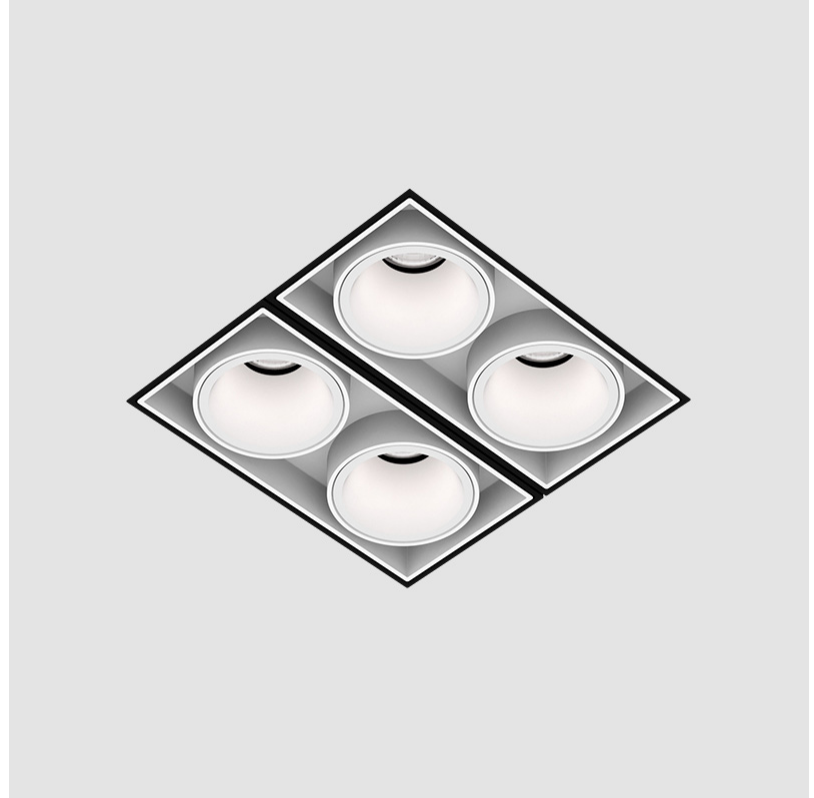

PHYSICAL

Shape: Rectangle
Length (mm): 70
Length (in): 2 ¾
Width (mm): 70
Width (in): 2 ¾
Height (mm): 65
Height (in): 2 9/16
Ceiling Thickness (mm): 12.5
Ceiling Thickness (in): 1/2
Min. Recessing Depth (mm): 100
Min. Recessing Depth (in): 3 15/16
Light Distribution: Downlight
Weight (kg): 0.437
Weight (lbs): 0.96
Fixture Finish: SSR / BKV / CWI / CRY / HAB / UFT / ITA / RUA / FTG / MYG / LOD / PUS / FRO / FUP / KIA / POP / BLS / SPG / MEY / GOH / GUM / CHC / COM / ABZ / JAG / OBR / MOS / ROR
Fixture Material: Aluminum Die Cast
Cut-out Measurements: 82mm / 3 1/4" x 42mm / 1 5/8"
Upon Request: Unique Ceiling Thickness

ELECTRICAL

Lamp Type: LED (Zhaga Standard)
Input Wattage (W): 18
Total Output Wattage (W): 16.4
Dimming: Tri-Mode (Non-Dimming and Phase Dimming (120Vac only) and 0-10V Dimming)
Driver Included: No
Driver Location: Recessed Housing
Driver Type: Constant Current - Universal
Driver Class: Class 2
Housing: See components
Input Voltage (V): 120 - 277
Constant Current (MA): 1050

LED

Number of LEDs: 4
Color Temperature (°K): 2700 / 3000 / 3500 / 4000
Max. Delivered Lumen (lm): Max. 887
CRI: >90 CRI
Lamp Life (hrs): 50000
Upon Request: Special Color Temperature

OPTICAL

Reflector°: 8 / 18 / 34
Upon Request: Special Beam Angles

RATINGS AND CERTIFICATIONS

Certified By: CSA Certified to UL and CSA Standards

IP rating: IP20
Zaneen Corporation © 2024, T 1800-388-3382, F 416-247-9319, www.zaneen.com