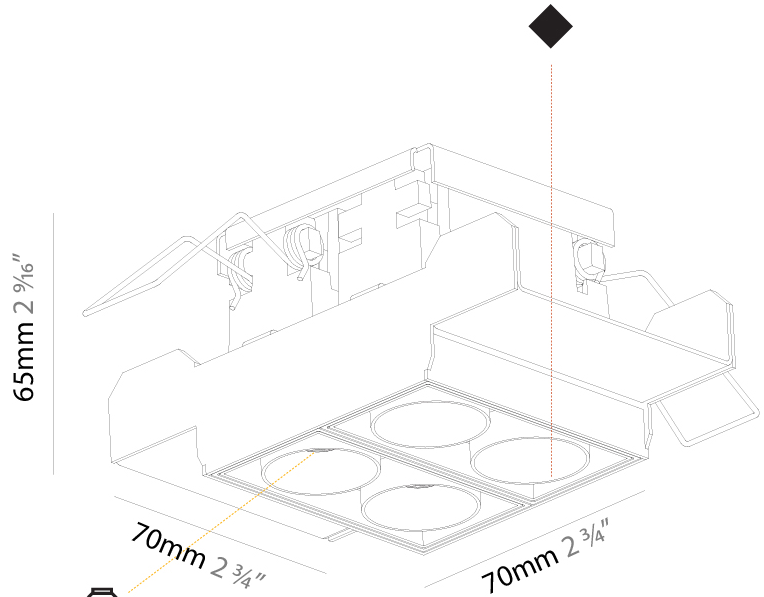

PHYSICAL

Shape: Rectangle
Length (mm): 70
Length (in): 2 ¾
Width (mm): 70
Width (in): 2 ¾
Height (mm): 65
Height (in): 2 9/16
Ceiling Thickness (mm): 12.5
Ceiling Thickness (in): 1/2
Min. Recessing Depth (mm): 100
Min. Recessing Depth (in): 3 15/16
Light Distribution: Downlight
Weight (kg): 0.437
Weight (lbs): 0.96
Fixture Finish: SSR / BKV / CWI / CRY / HAB / UFT / ITA / RUA / FTG / MYG / LOD / PUS / FRO / FUP / KIA / POP / BLS / SPG / MEY / GOH / GUM / CHC / COM / ABZ / JAG / OBR / MOS / ROR
Fixture Material: Aluminum Die Cast
Cut-out Measurements: 82mm / 3 1/4" x 42mm / 1 5/8"
Upon Request: Unique Ceiling Thickness

ELECTRICAL

Lamp Type: LED (Zhaga Standard)
Input Wattage (W): 18
Total Output Wattage (W): 16.4
Dimming: Tri-Mode (Non-Dimming and Phase Dimming (120Vac only) and 0-10V Dimming)
Driver Included: No
Driver Location: Recessed Housing
Driver Type: Constant Current - Universal
Driver Class: Class 2
Housing: See components
Input Voltage (V): 120 - 277
Constant Current (MA): 1050

LED

Number of LEDs: 4
Color Temperature (°K): 2700 / 3000 / 3500 / 4000
Max. Delivered Lumen (lm): Max. 887
CRI: >90 CRI
Lamp Life (hrs): 50000
Upon Request: Special Color Temperature

OPTICAL

Reflector°: 8 / 18 / 34
Upon Request: Special Beam Angles

RATINGS AND CERTIFICATIONS

Certified By: CSA Certified to UL and CSA Standards

IP rating: IP20
Zaneen Corporation © 2024, T 1800-388-3382, F 416-247-9319, www.zaneen.com