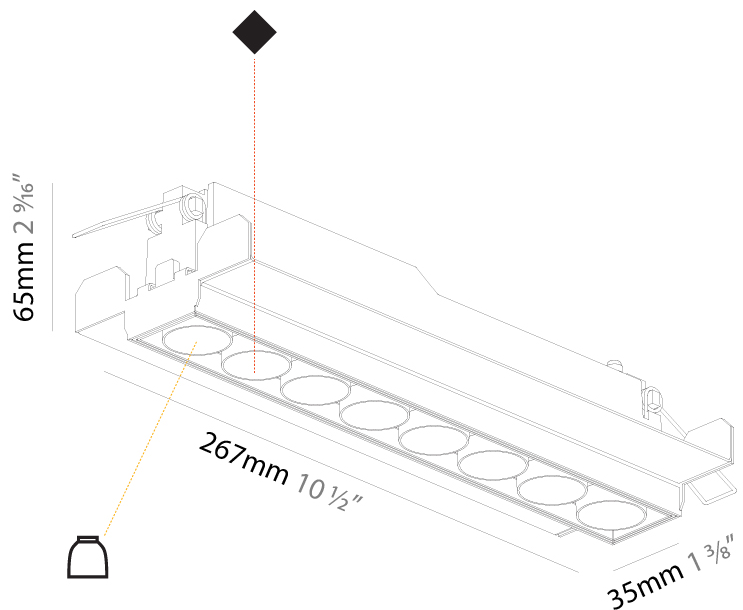

Fixture Finish: SSR / BKV / CWI / CRY / HAB / UFT / ITA / RUA / FTG / MYG / LOD / PUS / FRO / FUP / KIA / POP / BLS / SPG / MEY / GOH / GUM / CHC / COM / ABZ / JAG / OBR / MOS / ROR

Holder Finish: WHI / BLK
Fixture Material: Aluminum Die Cast
Cut-out Measurements: 273mm / 10 3/4" x 42mm / 1 5/8"
Upon Request: Unique Ceiling Thickness

ELECTRICAL

Lamp Type: LED (Zhaga Standard)
Input Wattage (W): 27
Total Output Wattage (W): 25.9
Dimming: Tri-Mode (Non-Dimming and Phase Dimming (120Vac only) and 0-10V Dimming)
Driver Included: No
Driver Location: Remote
Driver Type: Constant Current - Universal
Driver Class: Class 2
Input Voltage (V): 120 - 277
Constant Current (MA): 1050

LED

Number of LEDs: 8
Color Temperature (*K): 2700 / 3000 / 3500 / 4000
Max. Delivered Lumen (lm): MAX. 1561 / 1685 / 1721 / 1756
Nominal Lumen (lm): MAX. 1760 / 1900 / 1940 / 1980
CRI: >90 CRI
Lamp Life (hrs): 50000
Upon Request: Special Color Temperature

OPTICAL

Reflector*: 8 / 14 / 34
Upon Request: Special Beam Angles

RATINGS AND CERTIFICATIONS

Certified By: CSA Certified to UL and CSA Standards

Zaneen Lighting Inc. © 2024. 11800-306-3389, 1-416-247-9349, www.zaneen.com

100mm
3 15/16"

12 1/2 mm
1/2"

272mm x 42mm
10 11/16" x 1 5/8"