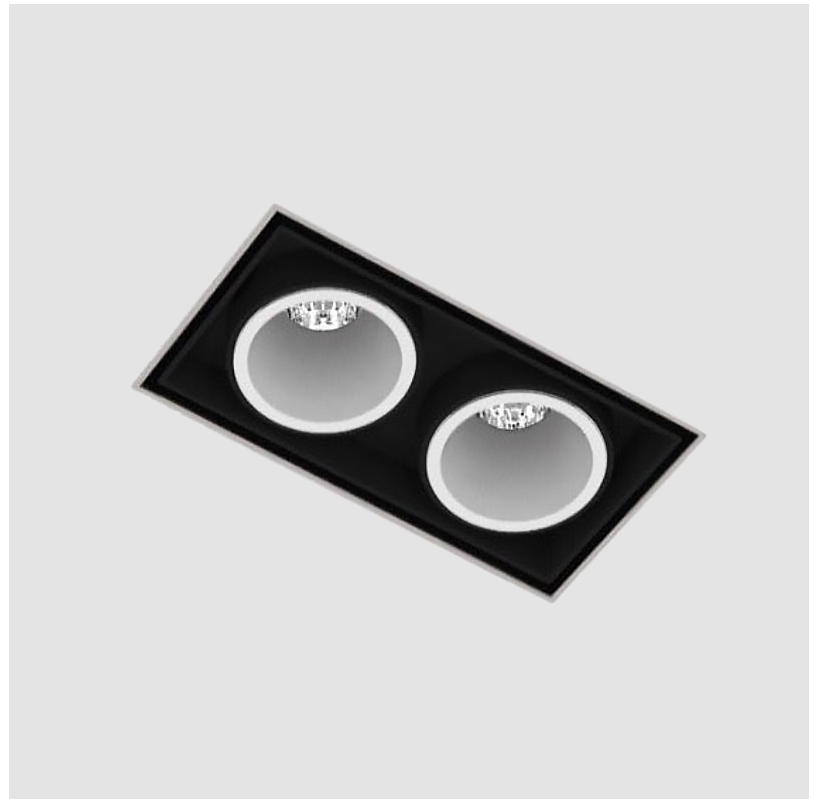

ELECTRICAL

Lamp Type: LED (Zhaga Standard)
Input Wattage (W): 7.7
Total Output Wattage (W): 6.6
Dimming: Tri-Mode (Non-Dimming and Phase Dimming (120Vac only) and 0-10V Dimming)
Driver Included: No
Driver Location: Remote
Driver Type: Constant Current - Universal
Driver Class: Class 2
Input Voltage (V): 120 - 277
Constant Current (MA): 1050

LED

Number of LEDs: 2
Color Temperature (°K): 2700 / 3000 / 3500 / 4000
Max. Delivered Lumen (lm): 319 / 348 / 356 / 363
Nominal Lumen (lm): 440 / 480 / 490 / 500
CRI: >90 CRI
Lamp Life (hrs): 50000
Upon Request: Special Color Temperature

OPTICAL

Reflector: 8 / 18 / 34
Upon Request: Special Beam Angles

RATINGS AND CERTIFICATIONS

Certified By: CSA Certified to UL and CSA Standards
Zaneen Group Inc. © 2024, 11800-388-3382, F-416-247-9319, www.zaneen.com

For additional international specifications by adding 'INT' at the end of the existing Model #. For assistance on 'custom' specifications, contact zteam@zaneen.com.
In a constant effort to supply the best product, we reserve the right to change specifications or materials without notice. The most recent specification sheets are found at zaneen.com