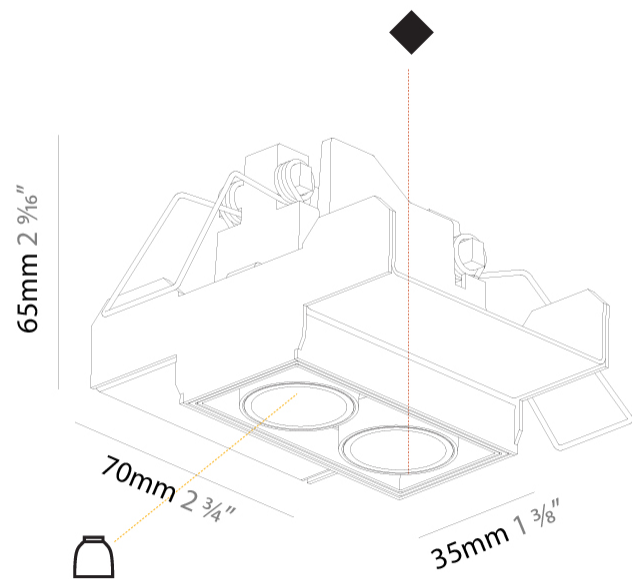

ELECTRICAL

Lamp Type: LED (Zhaga Standard)
Input Wattage (W): 7.7
Total Output Wattage (W): 6.6
Dimming: Tri-Mode (Non-Dimming and Phase Dimming (120Vac only) and 0-10V Dimming)
Driver Included: No
Driver Location: Remote
Driver Type: Constant Current - Universal
Driver Class: Class 2
Input Voltage (V): 120 - 277
Constant Current (MA): 1050

LED

Number of LEDs: 2
Color Temperature (°K): 2700 / 3000 / 3500 / 4000
Max. Delivered Lumen (lm): 319 / 348 / 356 / 363
Nominal Lumen (lm): 440 / 480 / 490 / 500
CRI: >90 CRI
Lamp Life (hrs): 50000
Upon Request: Special Color Temperature

OPTICAL

Reflector: 8 / 18 / 34
Upon Request: Special Beam Angles

RATINGS AND CERTIFICATIONS

Certified By: CSA Certified to UL and CSA Standards
Zaneen Group Inc. © 2024, 11800-388-3382, F-416-247-9319, www.zaneen.com

For additional international specifications by adding 'INT' at the end of the existing Model #. For assistance on 'custom' specifications, contact zteam@zaneen.com.
In a constant effort to supply the best product, we reserve the right to change specifications or materials without notice. The most recent specification sheets are found at zaneen.com