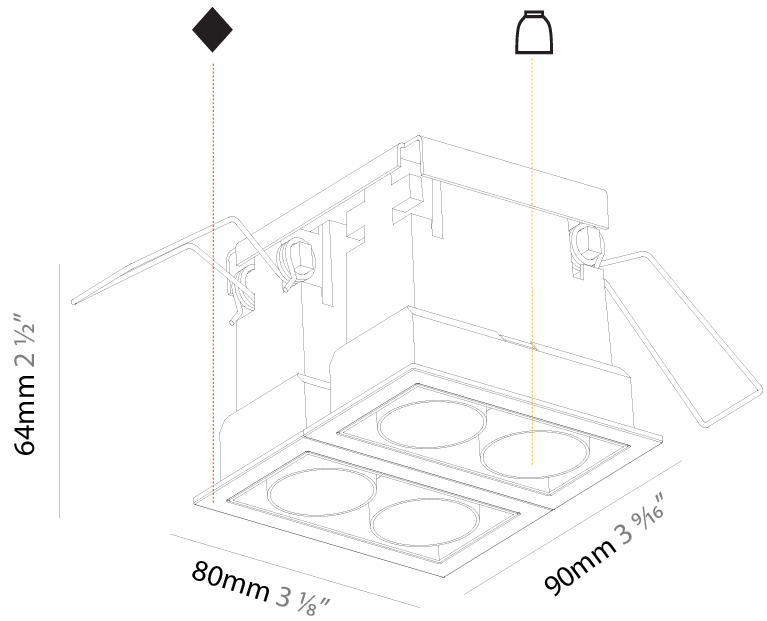

PHYSICAL

Shape: Square
Length (mm): 90
Length (in): 3 ⁹/₁₆
Width (mm): 80
Width (in): 3 ¹/₈
Height (mm): 64
Height (in): 2 ¹/₂
Ceiling Thickness (mm): 10 / 12.5 / 15 / 25 / 30
Ceiling Thickness (in): 3/8 or 1/2 or 9/16 or 1 or 1 3/16
Min. Recessing Depth (mm): 100
Min. Recessing Depth (in): 3 ¹⁵/₁₆
Light Distribution: Downlight
Weight (kg): 0.323
Weight (lbs): 0.71
Fixture Finish: SSR / BKV / CWI / CRY / HAB / UFT / ITA / RUA / FTG / MYG / LOD / PUS / FRO / FUP / KIA / POP / BLS / SPG / MEY / GOH / GUM / CHC / COM / ABZ / JAG / OBR / MOS / ROR
Holder Finish: WHI / BLK
Fixture Material: Aluminum Die Cast
Cut-out Measurements: 73mm / 2 7/8" x 83mm / 3 1/4"

ELECTRICAL

Lamp Type: LED (Zhaga Standard)
Input Wattage (W): 14.3
Total Output Wattage (W): 13
Dimming: Tri-Mode (Non-Dimming and Phase Dimming (120Vac only) and 0-10V Dimming)
Driver Included: No
Driver Location: Recessed Housing
Driver Type: Constant Current - Universal
Driver Class: Class 2
Housing: See components
Input Voltage (V): 120 - 277
Constant Current (MA): 1050

LED

Number of LEDs: 4
Color Temperature (°K): 2700 / 3000 / 3500 / 4000
Max. Delivered Lumen (lm): 781 / 852 / 869 / 887
Nominal Lumen (lm): 880 / 930 / 941 / 960
CRI: >90 CRI
Lamp Life (hrs): 50000

OPTICAL

Reflector: 8 / 18 / 34

RATINGS AND CERTIFICATIONS

Certified By: CSA Certified to UL and CSA Standards
IP rating: IP20