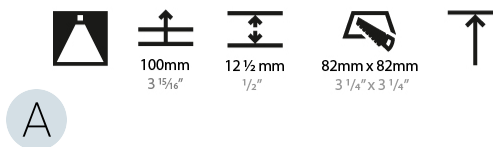

GENERAL

Series: Magiq
 Subseries: Magiq 2x2 Cell
 Brand: Prolicht
 Division: Architectural
 Mounting Type: Trimless
 Mounting Location: Ceiling
 Subcategory: Downlight

PHYSICAL

Shape: Square
 Length (mm): 70
 Length (in): 2 ¾
 Width (mm): 70
 Width (in): 2 ¾
 Height (mm): 65
 Height (in): 2 9/16
 Ceiling Thickness (mm): 12.5
 Ceiling Thickness (in): 1/2
 Min. Recessing Depth (mm): 100
 Min. Recessing Depth (in): 3 15/16
 Light Distribution: Downlight
 Weight (kg): 0.428
 Weight (lbs): 0.94
 Fixture Finish: BLK / WHI
 Fixture Material: Aluminum Die Cast
 Cut-out Measurements: 82mm / 3 1/4" x 42mm / 1 5/8"
 Upon Request: Unique Ceiling Thickness

LED

Number of LEDs: 4
 Color Temperature (°K): 2700 / 3000 / 3500 / 4000
 Max. Delivered Lumen (lm): 780 / 830 / 833 / 850
 CRI: >90 CRI
 Lamp Life (hrs): 50000
 Upon Request: Special Color Temperature

OPTICAL

Reflector: 10 / 20 / 40
 Upon Request: Special Beam Angles

RATINGS AND CERTIFICATIONS

Certified By: CSA Certified to UL and CSA Standards
 IP rating: IP20

MAGIQ 2X2 CELL TRIMLESS

A35618-

PROJECT _____