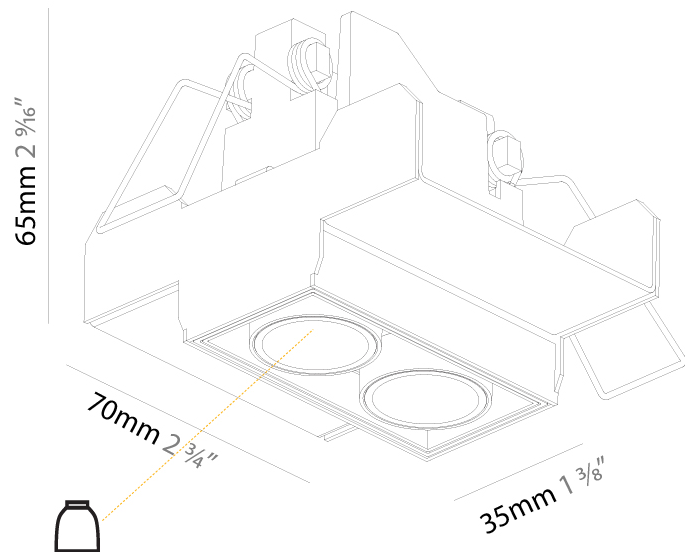

GENERAL

Series: Magiq
Subseries: Magiq 2 Cell
Brand: Prolicht
Division: Architectural
Mounting Type: Trimless
Mounting Location: Ceiling
Subcategory: Downlight

PHYSICAL

Shape: Rectangle
Length (mm): 70
Length (in): 2 ¾"
Width (mm): 35
Width (in): 1 ⅜"
Height (mm): 65
Height (in): 2 ⅞"
Ceiling Thickness (mm): 12.5
Ceiling Thickness (in): 1/2
Min. Recessing Depth (mm): 100
Min. Recessing Depth (in): 3 ⅝"
Light Distribution: Downlight
Weight (kg): 0.241
Weight (lbs): 0.53
Fixture Finish: BLK / WHI
Fixture Material: Aluminum Die Cast
Cut-out Measurements: 82mm / 3 1/4" x 42mm / 1 5/8"
Upon Request: Unique Ceiling Thickness

ELECTRICAL

Lamp Type: LED (Zhaga Standard)
Input Wattage (W): 9
Total Output Wattage (W): 8.2
Dimming: Tri-Mode (Non-Dimming and Phase Dimming (120Vac only) and 0-10V Dimming)
Driver Included: No
Driver Location: Remote
Driver Type: Constant Current - Universal
Driver Class: Class 2
Input Voltage (V): 120 - 277
Constant Current (MA): 1050

LED

Number of LEDs: 2
Color Temperature (°K): 2700 / 3000 / 3500 / 4000
Max. Delivered Lumen (lm): 314 / 342 / 350 / 357
Nominal Lumen (lm): 440 / 480 / 490 / 500
CRI: >90 CRI
Lamp Life (hrs): 50000
Upon Request: Special Color Temperature

OPTICAL

Reflector: 8 / 18 / 34
Upon Request: Special Beam Angles

RATINGS AND CERTIFICATIONS

Certified By: CSA Certified to UL and CSA Standards
IP rating: IP20