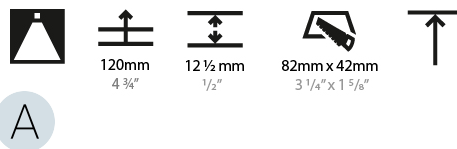

GENERAL

Series: Magiq
Subseries: Magiq 2 Cell
Brand: Prolicht
Division: Architectural
Mounting Type: Trimless
Mounting Location: Ceiling
Subcategory: Downlight

PHYSICAL

Shape: Rectangle
Length (mm): 70
Length (in): 2 ¾"
Width (mm): 35
Width (in): 1 ⅜"
Height (mm): 65
Height (in): 2 ⅞"
Ceiling Thickness (mm): 12.5
Ceiling Thickness (in): 1/2
Min. Recessing Depth (mm): 100
Min. Recessing Depth (in): 3 ⅝"
Light Distribution: Downlight
Weight (kg): 0.241
Weight (lbs): 0.53
Fixture Finish: BLK / WHI
Fixture Material: Aluminum Die Cast
Cut-out Measurements: 82mm / 3 1/4" x 42mm / 1 5/8"
Upon Request: Unique Ceiling Thickness

ELECTRICAL

Lamp Type: LED (Zhaga Standard)
Input Wattage (W): 9
Total Output Wattage (W): 8.2
Dimming: Tri-Mode (Non-Dimming and Phase Dimming (120Vac only) and 0-10V Dimming)
Driver Included: No
Driver Location: Remote
Driver Type: Constant Current - Universal
Driver Class: Class 2
Input Voltage (V): 120 - 277
Constant Current (MA): 1050

LED

Number of LEDs: 2
Color Temperature (°K): 2700 / 3000 / 3500 / 4000
Max. Delivered Lumen (lm): 314 / 342 / 350 / 357
Nominal Lumen (lm): 440 / 480 / 490 / 500
CRI: >90 CRI
Lamp Life (hrs): 50000
Upon Request: Special Color Temperature

OPTICAL

Reflector: 8 / 18 / 34
Upon Request: Special Beam Angles

RATINGS AND CERTIFICATIONS

Certified By: CSA Certified to UL and CSA Standards
IP rating: IP20