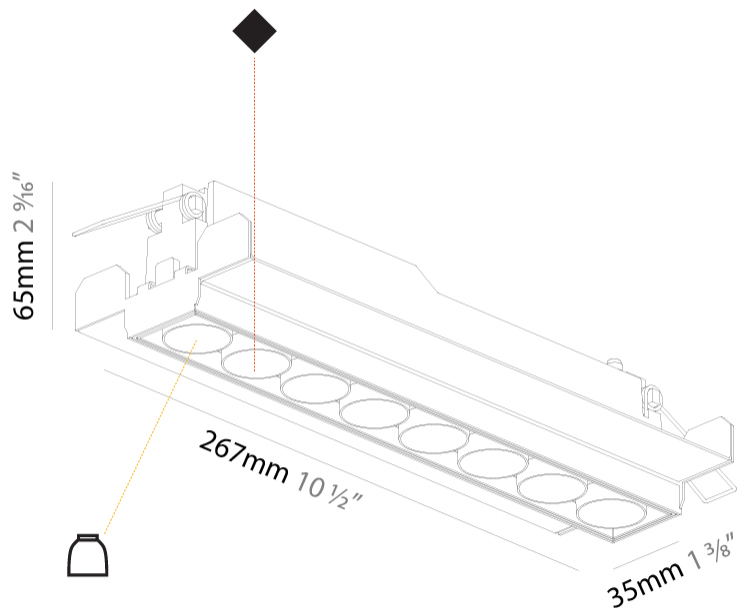

Fixture Finish: SSR / BKV / CWI / CRY / HAB / UFT / ITA / RUA / FTG / MYG / LOD / PUS / FRO / FUP / KIA / POP / BLS / SPG / MEY / GOH / GUM / CHC / COM / ABZ / JAG / OBR / MOS / ROR

Holder Finish: WHI / BLK

Fixture Material: Aluminum Die Cast

Cut-out Measurements: 273mm / 10 3/4" x 42mm / 1 5/8"

Upon Request: Unique Ceiling Thickness

ELECTRICAL

Lamp Type: LED (Zhaga Standard)
Input Wattage (W): 27
Total Output Wattage (W): 25.9
Dimming: Tri-Mode (Non-Dimming and Phase Dimming (120Vac only) and 0-10V Dimming)
Driver Included: No
Driver Location: Remote
Driver Type: Constant Current - Universal
Driver Class: Class 2
Input Voltage (V): 120 - 277
Constant Current (MA): 1050

LED

Number of LEDs: 8
Color Temperature (°K): 2700 / 3000 / 3500 / 4000
Max. Delivered Lumen (lm): MAX. 1561 / 1685 / 1721 / 1756
Nominal Lumen (lm): MAX. 1760 / 1900 / 1940 / 1980
CRI: >90 CRI
Lamp Life (hrs): 50000
Upon Request: Special Color Temperature

OPTICAL

Reflector*: 8 / 14 / 34
Upon Request: Special Beam Angles

RATINGS AND CERTIFICATIONS

Certified By: CSA Certified to UL and CSA Standards

Zaneen Lighting Inc. © 2024, 11800 306-3382, F-416-247-9319, www.zaneen.com

100mm
3 15/16"

12 1/2 mm
1/2"

272mm x 42mm
10 11/16" x 1 5/8"