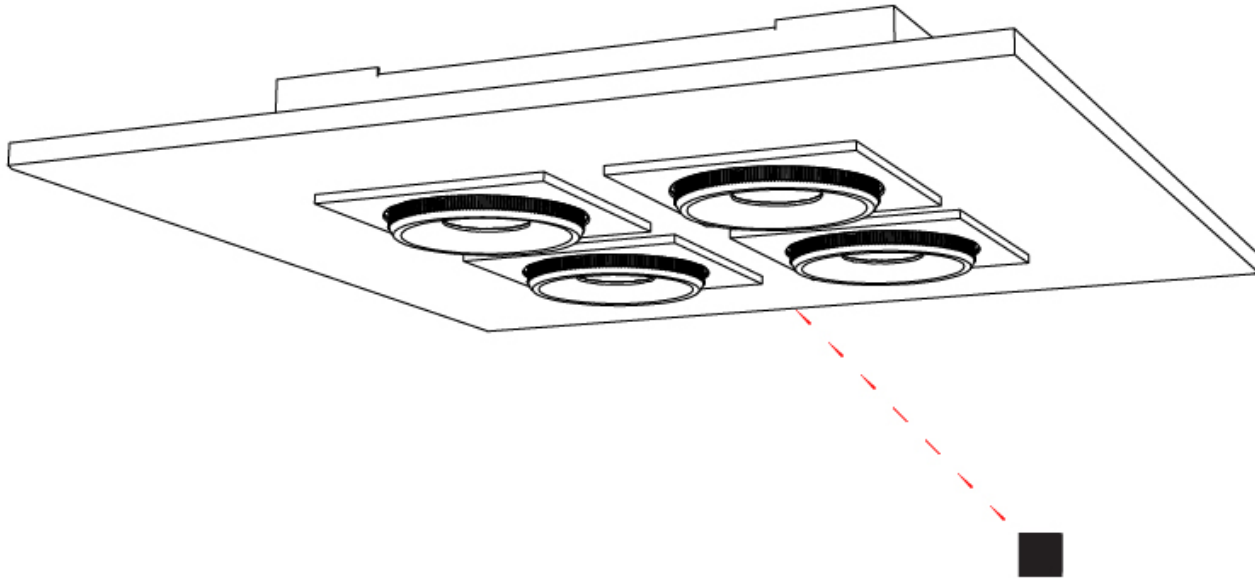

MARC SQUARE 4 SURFACE

D92123

PROJECT	_____
TYPE	_____
SPECIFIER	_____
QUANTITY	_____
DATE	_____

D