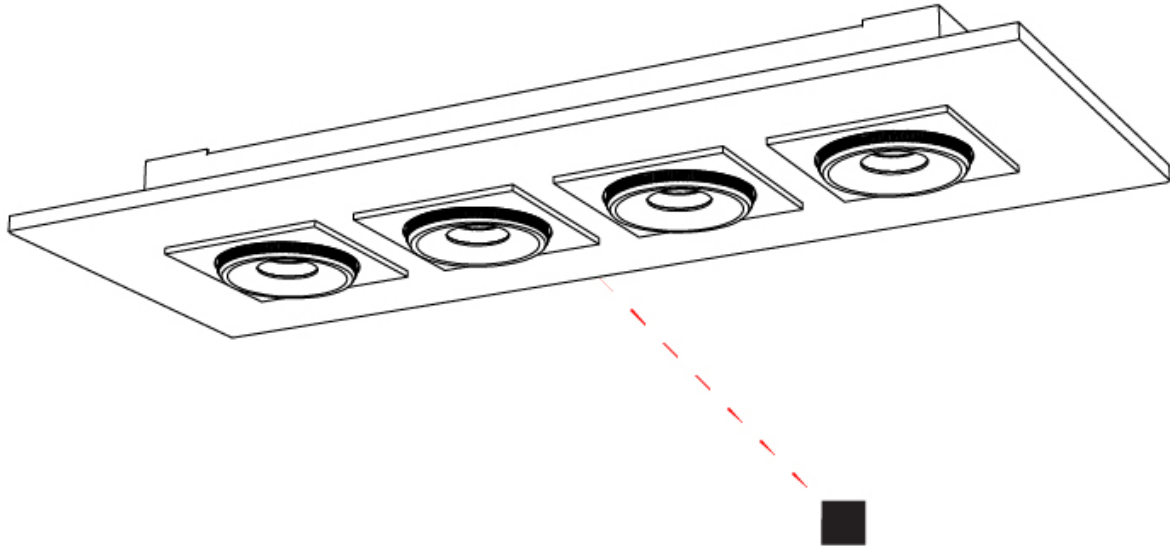

MARC SQUARE 4 SURFACE

D92124

PROJECT	_____
TYPE	_____
SPECIFIER	_____
QUANTITY	_____
DATE	_____

D