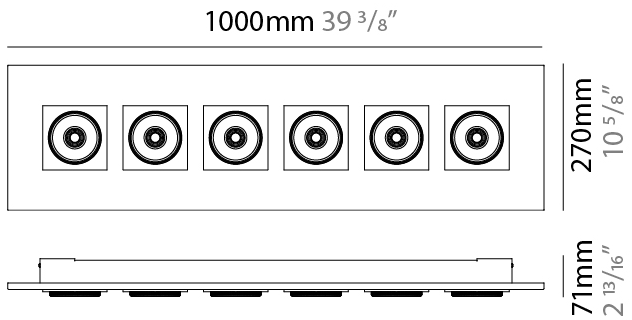

MARC SQUARE 6 SURFACE

D92125

base number

PROJECT _____

TYPE _____

SPECIFIER _____

QUANTITY _____

DATE _____

1. To build a product code in our configurator select the specify button on the base model # product page
2. To build a manual product code on this datasheet choose from the options listed below in blue font and add the suffix to the base model #

GENERAL

Series: Marc
Subseries: Marc Square 6
Brand: Milan
Division: Design
Mounting Type: Surface
Mounting Location: Ceiling
Subcategory: Downlight

PHYSICAL

Shape: Rectangle
Length (mm): 1000
Length (in): 39 3/8"
Width (mm): 270
Width (in): 10 5/8"
Height (mm): 71
Height (in): 2 13/16"
Light Distribution: Adjustable / Direct
Weight (kg): 7.3
Weight (lbs): 15.999
Fixture Finish: WHI
Fixture Material: Aluminum

ELECTRICAL

Lamp Type: LED
Input Wattage (W): 60
Total Output Wattage (W): 55.8
Dimming: Non-Dimmable
Driver Included: Yes
Driver Location: Integrated
Driver Type: Constant Current - Universal
Driver Class: Class 1
Input Voltage (V): 120 - 277
Constant Current (MA): 350
Upon Request: Phase dimming 120Vac

LED

Number of LEDs: 6
Color Temperature (°K): 3000
Max. Delivered Lumen (lm): 6060
CRI: >80 CRI
Lamp Life (hrs): 50000

OPTICAL

Reflector°: 50

RATINGS AND CERTIFICATIONS

Certified By: CSA Certified to UL and CSA Standards
IP rating: IP20