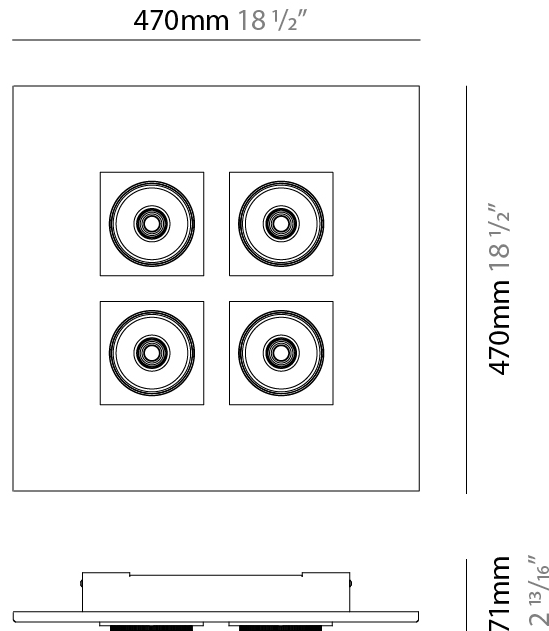

MARC SQUARE 4 SURFACE

D92123

base number

1. To build a product code in our configurator select the specify button on the base model # product page
2. To build a manual product code on this datasheet choose from the options listed below in blue font and add the suffix to the base model #

GENERAL

Series: Marc
Subseries: Marc Square 4
Brand: Milan
Division: Design
Mounting Type: Surface
Mounting Location: Ceiling
Subcategory: Downlight

PHYSICAL

Shape: Square
Length (mm): 470
Length (in): 18 1/2
Width (mm): 470
Width (in): 18 1/2
Height (mm): 71
Height (in): 2 13/16
Light Distribution: Adjustable / Direct
Weight (kg): 5.9
Weight (lbs): 12.999
Fixture Finish: WHI
Fixture Material: Aluminum

ELECTRICAL

Lamp Type: LED
Input Wattage (W): 40
Total Output Wattage (W): 37.2
Dimming: Non-Dimming / Phase Dimming (120vac Only)
Driver Included: Yes
Driver Location: Integrated
Driver Type: Constant Current - Universal
Driver Class: Class 2
Input Voltage (V): 120 - 277
Constant Current (MA): 350

LED

Number of LEDs: 4
Color Temperature (°K): 3000
Max. Delivered Lumen (lm): 4040
CRI: >80 CRI
Lamp Life (hrs): 50000

OPTICAL

Reflector°: 50

RATINGS AND CERTIFICATIONS

Certified By: CSA Certified to UL and CSA Standards
IP rating: IP20

PROJECT	
TYPE	
SPECIFIER	
QUANTITY	
DATE