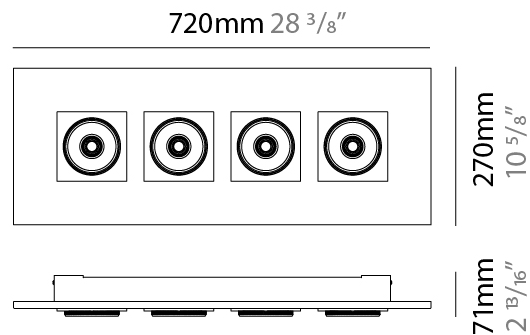

MARC SQUARE 4 SURFACE

D92124

base number

1. To build a product code in our configurator select the specify button on the base model # product page
2. To build a manual product code on this datasheet choose from the options listed below in blue font and add the suffix to the base model #

GENERAL

Series: Marc
Subseries: Marc Square 4
Brand: Milan
Division: Design
Mounting Type: Surface
Mounting Location: Ceiling
Subcategory: Downlight

PHYSICAL

Shape: Rectangle
Length (mm): 720
Length (in): 28 ³/₈
Width (mm): 270
Width (in): 10 ⁵/₈
Height (mm): 71
Height (in): 2 ¹³/₁₆
Light Distribution: Adjustable / Direct
Weight (kg): 5
Weight (lbs): 10.999
Fixture Finish: WHI
Fixture Material: Aluminum

ELECTRICAL

Lamp Type: LED
Input Wattage (W): 40
Total Output Wattage (W): 37.2
Dimming: Non-Dimmable
Driver Included: Yes
Driver Location: Integrated
Driver Type: Constant Current - Universal
Driver Class: Class 2
Input Voltage (V): 120 - 277
Constant Current (mA): 350
Upon Request: Phase dimming 120Vac

LED

Number of LEDs: 4
Color Temperature (°K): 3000
Max. Delivered Lumen (lm): 4040
CRI: >80 CRI
Lamp Life (hrs): 50000

OPTICAL

Reflector°: 50

RATINGS AND CERTIFICATIONS

Certified By: CSA Certified to UL and CSA Standards
IP rating: IP20

PROJECT	
TYPE	
SPECIFIER	
QUANTITY	
DATE