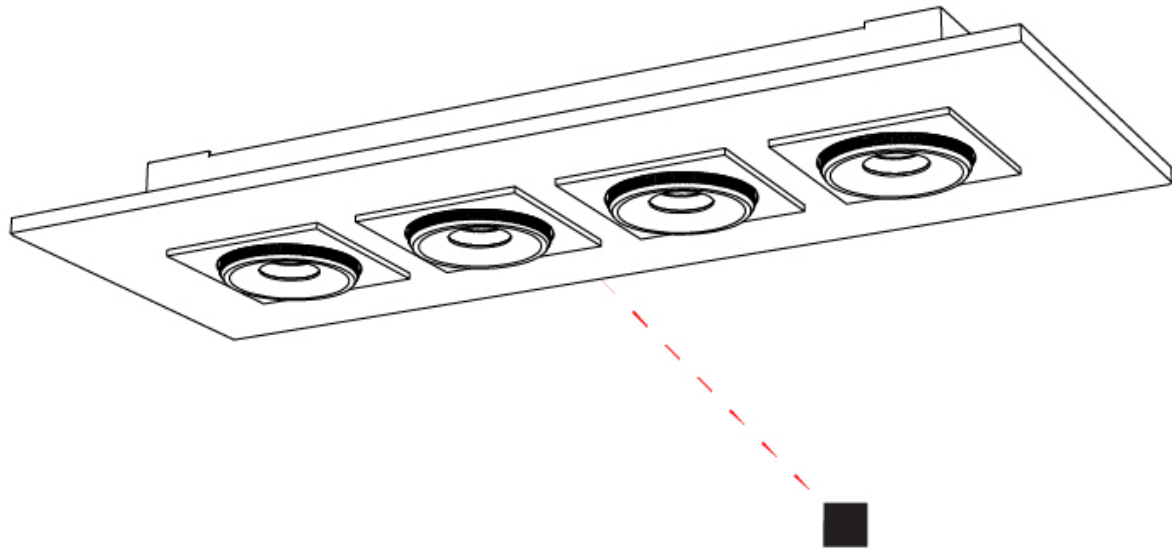

MARC SQUARE 4 SURFACE

D92124

PROJECT	_____
TYPE	_____
SPECIFIER	_____
QUANTITY	_____
DATE	_____

D