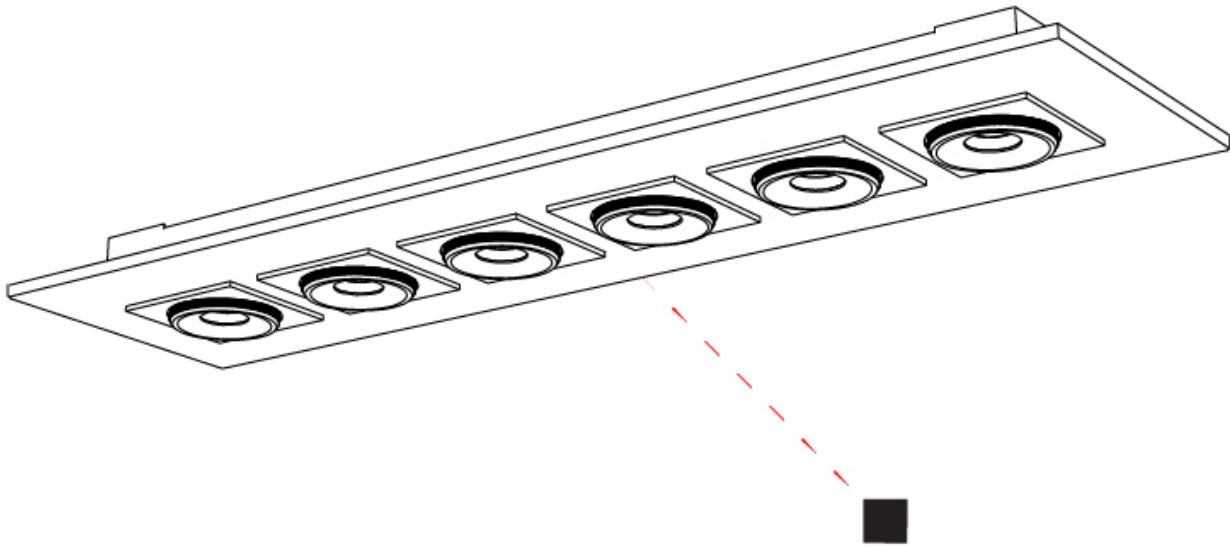

MARC SQUARE 6 SURFACE

D92125

PROJECT	_____
TYPE	_____
SPECIFIER	_____
QUANTITY	_____
DATE	_____

D