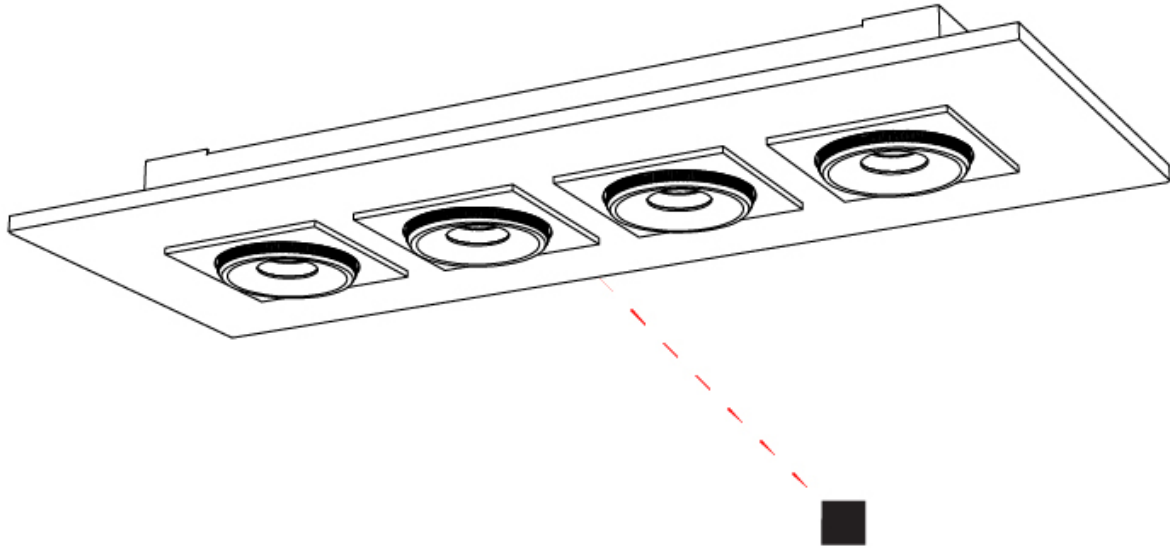

MARC SQUARE 4 SURFACE

D92124

PROJECT	_____
TYPE	_____
SPECIFIER	_____
QUANTITY	_____
DATE	_____