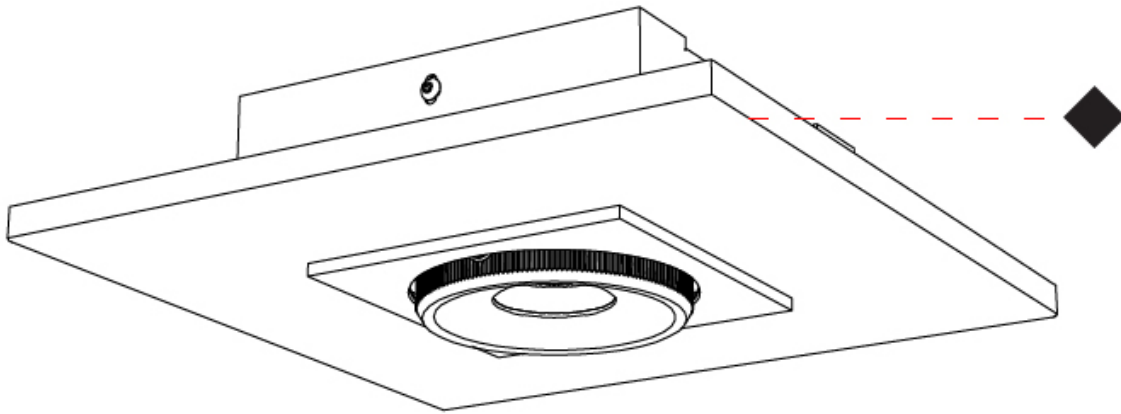

D92121

PROJECT _____

TYPE _____

SPECIFIER _____

QUANTITY _____

DATE _____

D