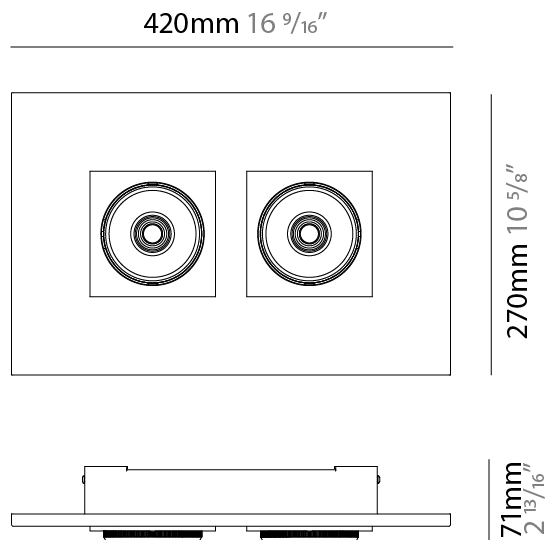

MARC DOUBLE SURFACE

D92122

base number

1. To build a product code in our configurator select the specify button on the base model # product page
2. To build a manual product code on this datasheet choose from the options listed below in blue font and add the suffix to the base model #

GENERAL

Series: Marc
Subseries: Marc Double
Brand: Milan
Division: Design
Mounting Type: Surface
Mounting Location: Ceiling
Subcategory: Downlight

PHYSICAL

Shape: Rectangle
Length (mm): 420
Length (in): 16 ⁹/₁₆"
Width (mm): 270
Width (in): 10 ⁵/₈"
Height (mm): 71
Height (in): 2 ¹³/₁₆"
Light Distribution: Adjustable / Direct
Weight (kg): 2.7
Weight (lbs): 5.999
Fixture Finish: WHI
Fixture Material: Aluminum

ELECTRICAL

Lamp Type: LED
Input Wattage (W): 20
Total Output Wattage (W): 18.6
Dimming: Non-Dimmable
Driver Included: Yes
Driver Location: Integrated
Driver Type: Constant Current - Universal
Driver Class: Class 2
Input Voltage (V): 120 - 277
Constant Current (MA): 350
Upon Request: Phase dimming 120Vac

LED

Number of LEDs: 2
Color Temperature (°K): 3000
Max. Delivered Lumen (lm): 2020
CRI: >80 CRI
Lamp Life (hrs): 50000

OPTICAL

Reflector°: 50

RATINGS AND CERTIFICATIONS

Certified By: CSA Certified to UL and CSA Standards
IP rating: IP20

PROJECT	
TYPE	
SPECIFIER	
QUANTITY	
DATE