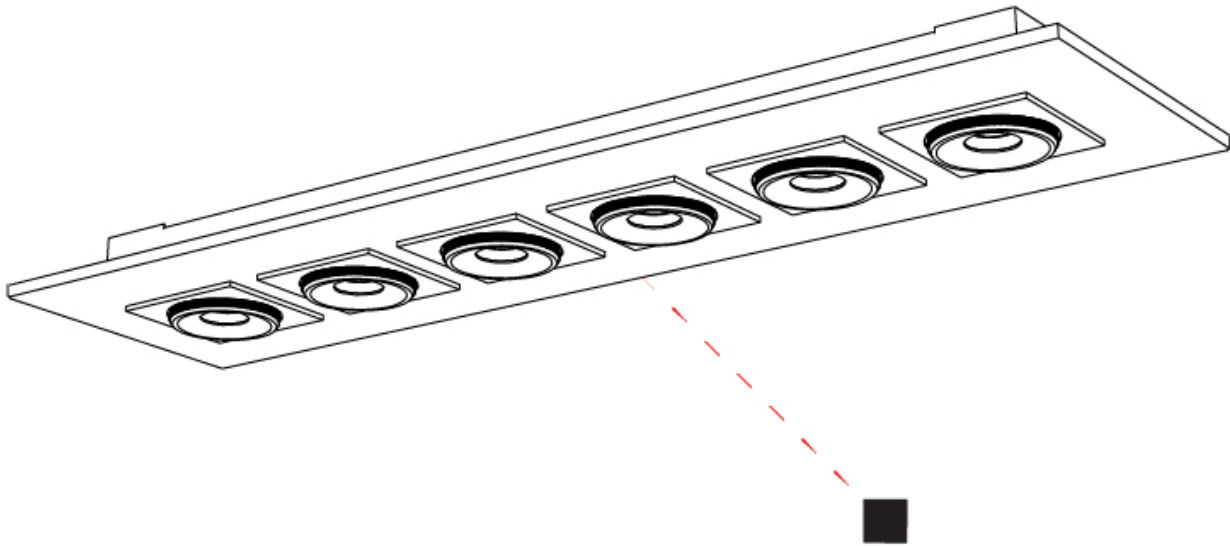

MARC SQUARE 6 SURFACE

D92125

PROJECT _____

TYPE _____

SPECIFIER _____

QUANTITY _____

DATE _____

D