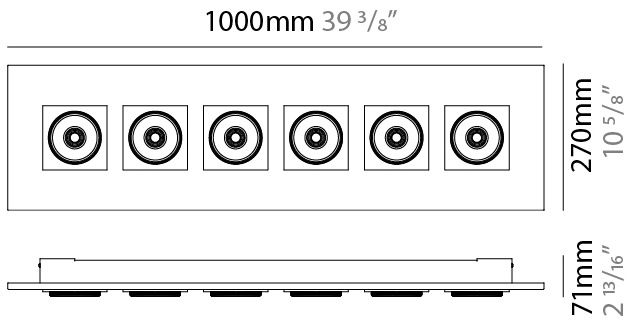

MARC SQUARE 6 SURFACE

D92125

base number

PROJECT
TYPE
SPECIFIER
QUANTITY
DATE

1. To build a product code in our configurator select the specify button on the base model # product page
2. To build a manual product code on this datasheet choose from the options listed below in blue font and add the suffix to the base model #

GENERAL

Series: Marc
Subseries: Marc Square 6
Brand: Milan
Division: Design
Mounting Type: Surface
Mounting Location: Ceiling
Subcategory: Downlight

PHYSICAL

Shape: Rectangle
Length (mm): 1000
Length (in): 39 3/8
Width (mm): 270
Width (in): 10 5/8
Height (mm): 71
Height (in): 2 13/16
Light Distribution: Adjustable / Direct
Weight (kg): 7.3
Weight (lbs): 15.999
Fixture Finish: WHI
Fixture Material: Aluminum

ELECTRICAL

Lamp Type: LED
Input Wattage (W): 60
Total Output Wattage (W): 55.8
Dimming: Non-Dimmable
Driver Included: Yes
Driver Location: Integrated
Driver Type: Constant Current - Universal
Driver Class: Class 1
Input Voltage (V): 120 - 277
Constant Current (MA): 350
Upon Request: Phase dimming 120Vac

LED

Number of LEDs: 6
Color Temperature (°K): 3000
Max. Delivered Lumen (lm): 6060
CRI: >80 CRI
Lamp Life (hrs): 50000

OPTICAL

Reflector: 50

RATINGS AND CERTIFICATIONS

Certified By: CSA Certified to UL and CSA Standards
IP rating: IP20