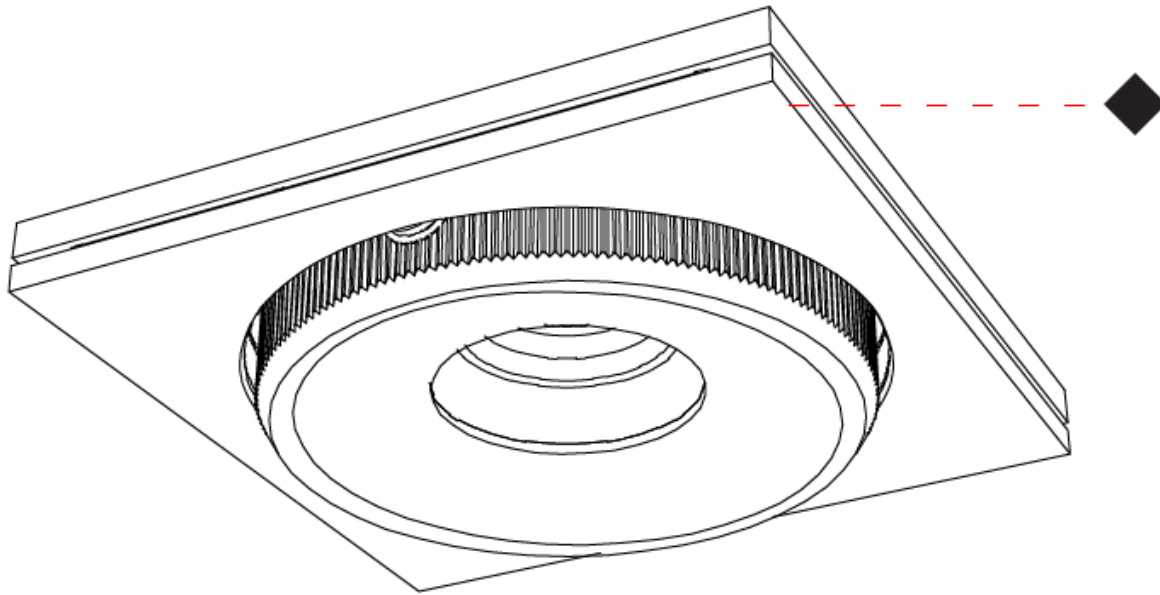

MARC SINGLE RECESSED

D92120

PROJECT	_____
TYPE	_____
SPECIFIER	_____
QUANTITY	_____
DATE	_____

D