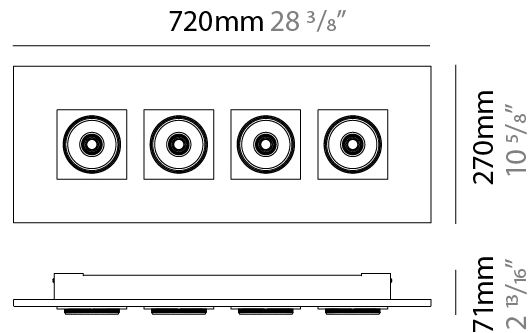

MARC SQUARE 4 SURFACE

D92124

base number

1. To build a product code in our configurator select the specify button on the base model # product page
2. To build a manual product code on this datasheet choose from the options listed below in blue font and add the suffix to the base model #

GENERAL

Series: Marc
Subseries: Marc Square 4
Brand: Milan
Division: Design
Mounting Type: Surface
Mounting Location: Ceiling
Subcategory: Downlight

PHYSICAL

Shape: Rectangle
Length (mm): 720
Length (in): 28 ³/₈
Width (mm): 270
Width (in): 10 ⁵/₈
Height (mm): 71
Height (in): 2 ¹³/₁₆
Light Distribution: Adjustable / Direct
Weight (kg): 5
Weight (lbs): 10.999
Fixture Finish: WHI
Fixture Material: Aluminum

ELECTRICAL

Lamp Type: LED
Input Wattage (W): 40
Total Output Wattage (W): 37.2
Dimming: Non-Dimmable
Driver Included: Yes
Driver Location: Integrated
Driver Type: Constant Current - Universal
Driver Class: Class 2
Input Voltage (V): 120 - 277
Constant Current (mA): 350
Upon Request: Phase dimming 120Vac

LED

Number of LEDs: 4
Color Temperature (°K): 3000
Max. Delivered Lumen (lm): 4040
CRI: >80 CRI
Lamp Life (hrs): 50000

OPTICAL

Reflector°: 50

RATINGS AND CERTIFICATIONS

Certified By: CSA Certified to UL and CSA Standards
IP rating: IP20

PROJECT	
TYPE	
SPECIFIER	
QUANTITY	
DATE