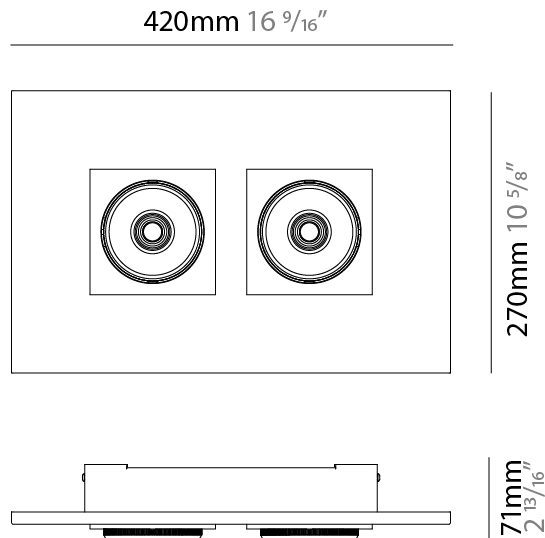

MARC DOUBLE SURFACE

D92122

base number

1. To build a product code in our configurator select the specify button on the base model # product page
2. To build a manual product code on this datasheet choose from the options listed below in blue font and add the suffix to the base model #

GENERAL

Series: Marc
Subseries: Marc Double
Brand: Milan
Division: Design
Mounting Type: Surface
Mounting Location: Ceiling
Subcategory: Downlight

PHYSICAL

Shape: Rectangle
Length (mm): 420
Length (in): 16 ⁹/₁₆"
Width (mm): 270
Width (in): 10 ⁵/₈"
Height (mm): 71
Height (in): 2 ¹³/₁₆"
Light Distribution: Adjustable / Direct
Weight (kg): 2.7
Weight (lbs): 5.999
Fixture Finish: WHI
Fixture Material: Aluminum

ELECTRICAL

Lamp Type: LED
Input Wattage (W): 20
Total Output Wattage (W): 18.6
Dimming: Non-Dimmable
Driver Included: Yes
Driver Location: Integrated
Driver Type: Constant Current - Universal
Driver Class: Class 2
Input Voltage (V): 120 - 277
Constant Current (MA): 350
Upon Request: Phase dimming 120Vac

LED

Number of LEDs: 2
Color Temperature (°K): 3000
Max. Delivered Lumen (lm): 2020
CRI: >80 CRI
Lamp Life (hrs): 50000

OPTICAL

Reflector°: 50

RATINGS AND CERTIFICATIONS

Certified By: CSA Certified to UL and CSA Standards
IP rating: IP20

PROJECT	
TYPE	
SPECIFIER	
QUANTITY	
DATE