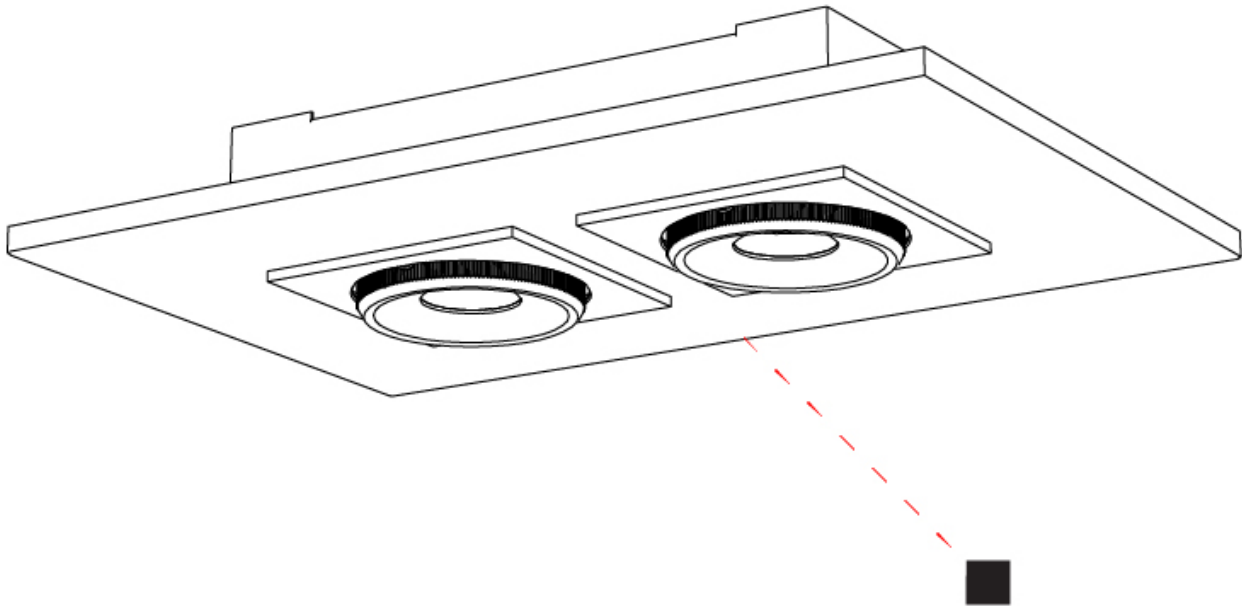

D92122

PROJECT _____

TYPE _____

SPECIFIER _____

QUANTITY _____

DATE _____

D