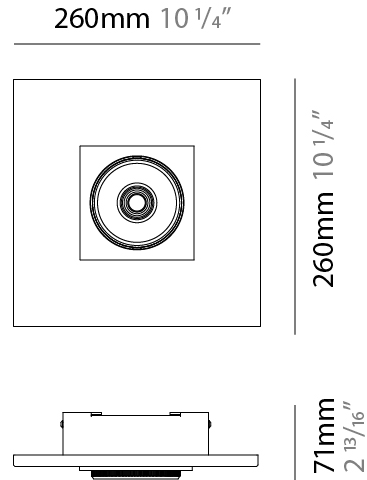

MARC SINGLE SURFACE

D92121

base number

PROJECT
TYPE
SPECIFIER
QUANTITY
DATE

1. To build a product code in our configurator select the specify button on the base model # product page
2. To build a manual product code on this datasheet choose from the options listed below in blue font and add the suffix to the base model #

GENERAL

Series: Marc
Subseries: Marc Single
Brand: Milan
Division: Design
Mounting Type: Surface
Mounting Location: Ceiling
Subcategory: Downlight

PHYSICAL

Shape: Rectangle
Length (mm): 260
Length (in): 10 1/4
Width (mm): 260
Width (in): 10 1/4
Height (mm): 71
Height (in): 2 13/16
Light Distribution: Adjustable / Direct
Weight (kg): 1.8
Weight (lbs): 3.999
Fixture Finish: WHI
Fixture Material: Aluminum

ELECTRICAL

Lamp Type: LED
Input Wattage (W): 10
Total Output Wattage (W): 9.3
Dimming: Non-Dimmable
Driver Included: Yes
Driver Location: Integrated
Driver Type: Constant Current - Universal
Driver Class: Class 2
Input Voltage (V): 120 - 277
Constant Current (MA): 350
Upon Request: Phase dimming 120Vac

LED

Number of LEDs: 1
Color Temperature (°K): 3000
Max. Delivered Lumen (lm): 1010
CRI: >80 CRI
Lamp Life (hrs): 50000

OPTICAL

Reflector°: 50

RATINGS AND CERTIFICATIONS

Certified By: CSA Certified to UL and CSA Standards
IP rating: IP20