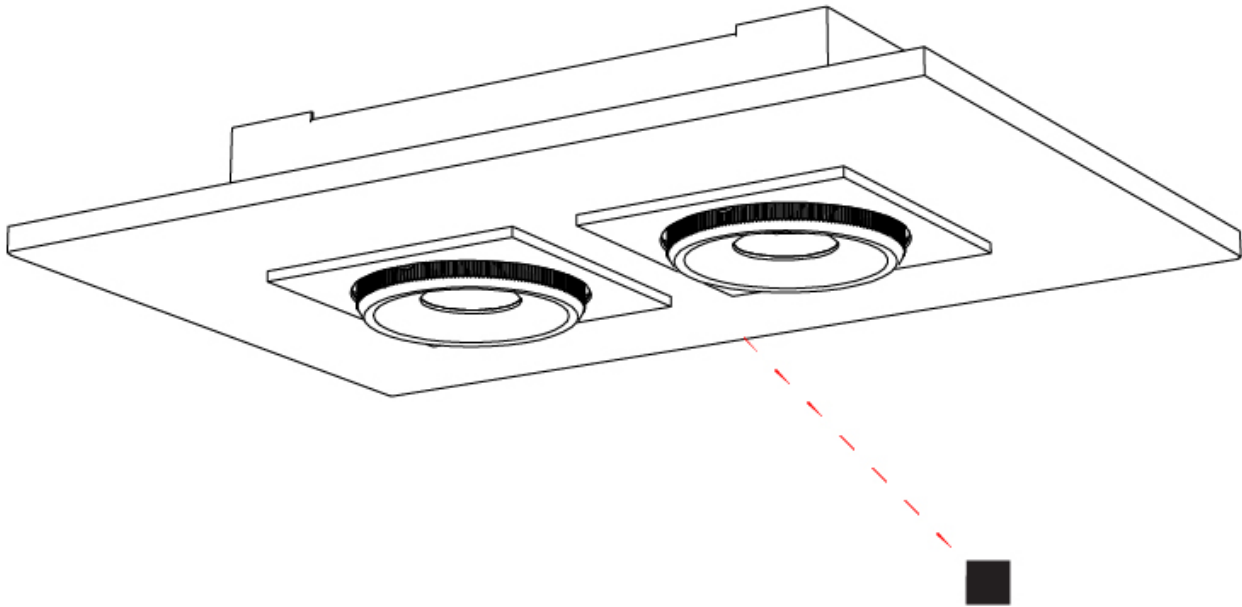

MARC DOUBLE SURFACE

D92122

PROJECT	_____
TYPE	_____
SPECIFIER	_____
QUANTITY	_____
DATE	_____

D