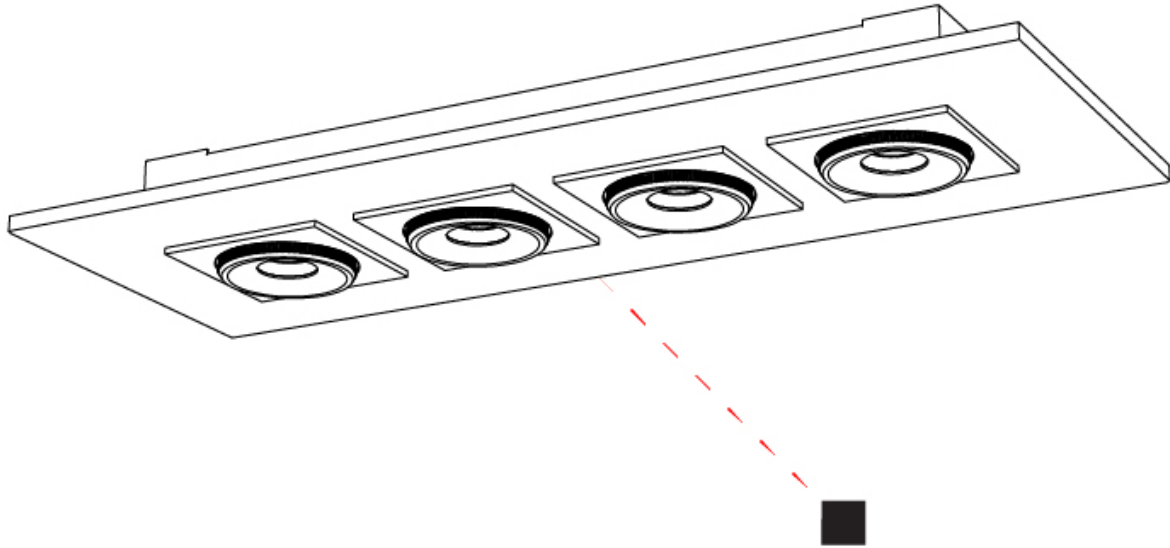

MARC SQUARE 4 SURFACE

D92124

PROJECT

TYPE

SPECIFIER

QUANTITY

DATE

D