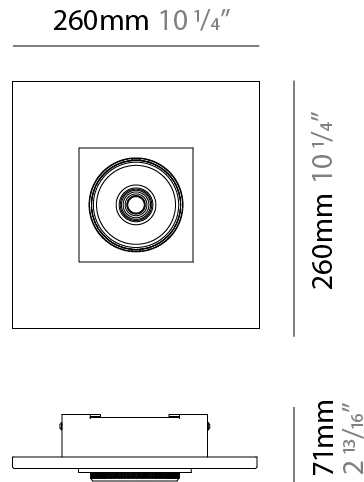

MARC SINGLE SURFACE

D92121

base number

PROJECT	
TYPE	
SPECIFIER	
QUANTITY	
DATE	

1. To build a product code in our configurator select the specify button on the base model # product page
2. To build a manual product code on this datasheet choose from the options listed below in blue font and add the suffix to the base model #

GENERAL

Series: Marc
Subseries: Marc Single
Brand: Milan
Division: Design
Mounting Type: Surface
Mounting Location: Ceiling
Subcategory: Downlight

PHYSICAL

Shape: Rectangle
Length (mm): 260
Length (in): 10 1/4
Width (mm): 260
Width (in): 10 1/4
Height (mm): 71
Height (in): 2 13/16
Light Distribution: Adjustable / Direct
Weight (kg): 1.8
Weight (lbs): 3.999
Fixture Finish: WHI
Fixture Material: Aluminum

ELECTRICAL

Lamp Type: LED
Input Wattage (W): 10
Total Output Wattage (W): 9.3
Dimming: Non-Dimmable
Driver Included: Yes
Driver Location: Integrated
Driver Type: Constant Current - Universal
Driver Class: Class 2
Input Voltage (V): 120 - 277
Constant Current (MA): 350
Upon Request: Phase dimming 120Vac

LED

Number of LEDs: 1
Color Temperature (°K): 3000
Max. Delivered Lumen (lm): 1010
CRI: >80 CRI
Lamp Life (hrs): 50000

OPTICAL

Reflector°: 50

RATINGS AND CERTIFICATIONS

Certified By: CSA Certified to UL and CSA Standards
IP rating: IP20