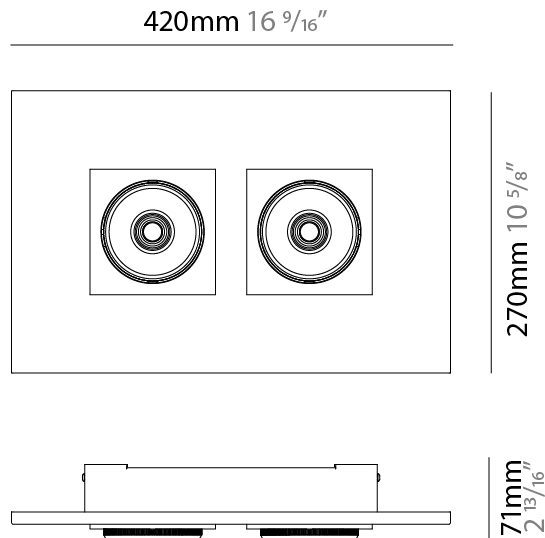

MARC DOUBLE SURFACE

D92122

base number

PROJECT
TYPE
SPECIFIER
QUANTITY
DATE

1. To build a product code in our configurator select the specify button on the base model # product page
2. To build a manual product code on this datasheet choose from the options listed below in blue font and add the suffix to the base model #

GENERAL

Series: Marc
Subseries: Marc Double
Brand: Milan
Division: Design
Mounting Type: Surface
Mounting Location: Ceiling
Subcategory: Downlight

PHYSICAL

Shape: Rectangle
Length (mm): 420
Length (in): 16 ⁹/₁₆"
Width (mm): 270
Width (in): 10 ⁵/₈"
Height (mm): 71
Height (in): 2 ¹³/₁₆"
Light Distribution: Adjustable / Direct
Weight (kg): 2.7
Weight (lbs): 5.999
Fixture Finish: WHI
Fixture Material: Aluminum

ELECTRICAL

Lamp Type: LED
Input Wattage (W): 20
Total Output Wattage (W): 18.6
Dimming: Non-Dimmable
Driver Included: Yes
Driver Location: Integrated
Driver Type: Constant Current - Universal
Driver Class: Class 2
Input Voltage (V): 120 - 277
Constant Current (MA): 350
Upon Request: Phase dimming 120Vac

LED

Number of LEDs: 2
Color Temperature (°K): 3000
Max. Delivered Lumen (lm): 2020
CRI: >80 CRI
Lamp Life (hrs): 50000

OPTICAL

Reflector°: 50

RATINGS AND CERTIFICATIONS

Certified By: CSA Certified to UL and CSA Standards
IP rating: IP20