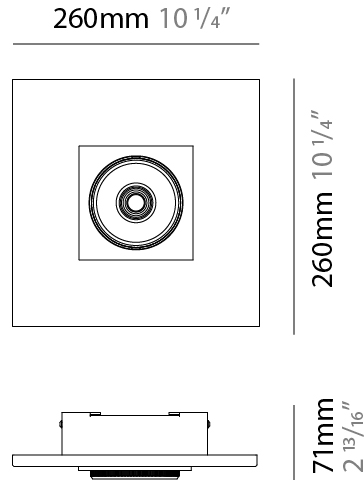

MARC SINGLE SURFACE

D92121

base number

PROJECT	
TYPE	
SPECIFIER	
QUANTITY	
DATE	

1. To build a product code in our configurator select the specify button on the base model # product page
2. To build a manual product code on this datasheet choose from the options listed below in blue font and add the suffix to the base model #

GENERAL

Series: Marc
Subseries: Marc Single
Brand: Milan
Division: Design
Mounting Type: Surface
Mounting Location: Ceiling
Subcategory: Downlight

PHYSICAL

Shape: Rectangle
Length (mm): 260
Length (in): 10 1/4
Width (mm): 260
Width (in): 10 1/4
Height (mm): 71
Height (in): 2 13/16
Light Distribution: Adjustable / Direct
Weight (kg): 1.8
Weight (lbs): 3.999
Fixture Finish: WHI
Fixture Material: Aluminum

ELECTRICAL

Lamp Type: LED
Input Wattage (W): 10
Total Output Wattage (W): 9.3
Dimming: Non-Dimmable
Driver Included: Yes
Driver Location: Integrated
Driver Type: Constant Current - Universal
Driver Class: Class 2
Input Voltage (V): 120 - 277
Constant Current (MA): 350
Upon Request: Phase dimming 120Vac

LED

Number of LEDs: 1
Color Temperature (°K): 3000
Max. Delivered Lumen (lm): 1010
CRI: >80 CRI
Lamp Life (hrs): 50000

OPTICAL

Reflector°: 50

RATINGS AND CERTIFICATIONS

Certified By: CSA Certified to UL and CSA Standards
IP rating: IP20