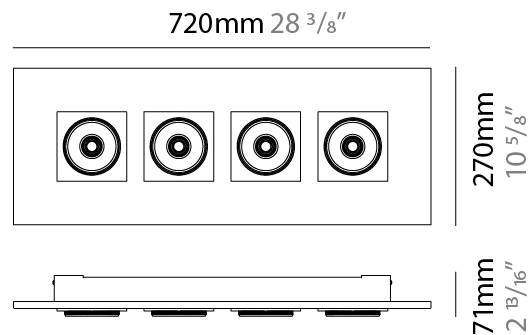

MARC SQUARE 4 SURFACE

D92124

base number

1. To build a product code in our configurator select the specify button on the base model # product page
2. To build a manual product code on this datasheet choose from the options listed below in blue font and add the suffix to the base model #

GENERAL

Series: Marc
Subseries: Marc Square 4
Brand: Milan
Division: Design
Mounting Type: Surface
Mounting Location: Ceiling
Subcategory: Downlight

PHYSICAL

Shape: Rectangle
Length (mm): 720
Length (in): 28 ³/₈
Width (mm): 270
Width (in): 10 ⁵/₈
Height (mm): 71
Height (in): 2 ¹³/₁₆
Light Distribution: Adjustable / Direct
Weight (kg): 5
Weight (lbs): 10.999
Fixture Finish: WHI
Fixture Material: Aluminum

ELECTRICAL

Lamp Type: LED
Input Wattage (W): 40
Total Output Wattage (W): 37.2
Dimming: Non-Dimmable
Driver Included: Yes
Driver Location: Integrated
Driver Type: Constant Current - Universal
Driver Class: Class 2
Input Voltage (V): 120 - 277
Constant Current (MA): 350
Upon Request: Phase dimming 120Vac

LED

Number of LEDs: 4
Color Temperature (°K): 3000
Max. Delivered Lumen (lm): 4040
CRI: >80 CRI
Lamp Life (hrs): 50000

OPTICAL

Reflector°: 50

RATINGS AND CERTIFICATIONS

Certified By: CSA Certified to UL and CSA Standards
IP rating: IP20

PROJECT

TYPE

SPECIFIER

QUANTITY

DATE