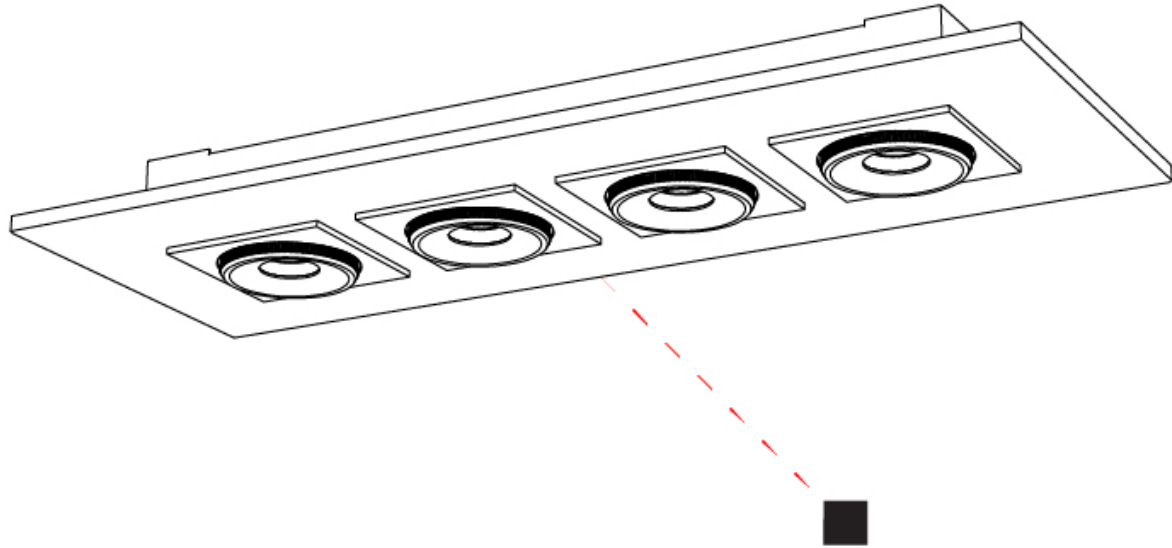

MARC SQUARE 4 SURFACE

D92124

PROJECT	_____
TYPE	_____
SPECIFIER	_____
QUANTITY	_____
DATE	_____