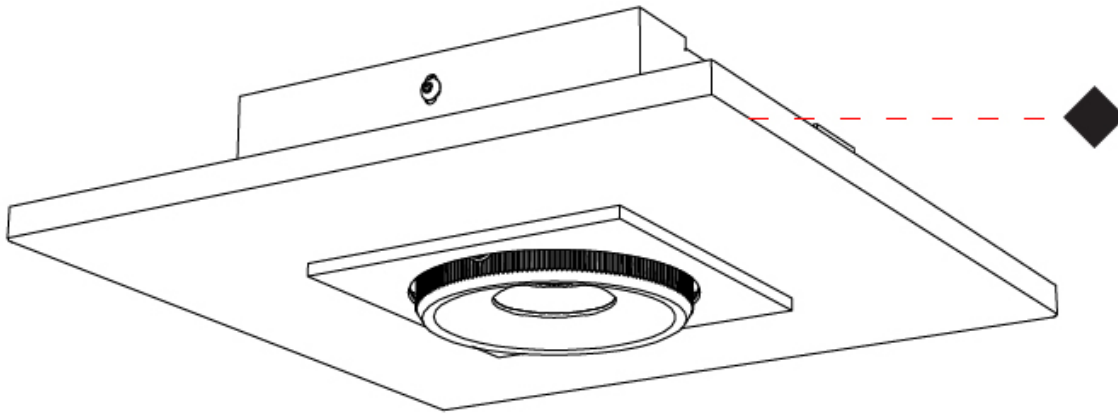

MARC SINGLE SURFACE

D92121

PROJECT _____

TYPE _____

SPECIFIER _____

QUANTITY _____

DATE _____

D