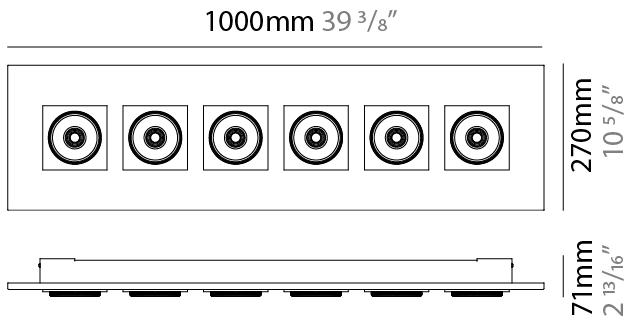

MARC SQUARE 6 SURFACE

D92125

base number

1. To build a product code in our configurator select the specify button on the base model # product page
2. To build a manual product code on this datasheet choose from the options listed below in blue font and add the suffix to the base model #

GENERAL

Series: Marc
Subseries: Marc Square 6
Brand: Milan
Division: Design
Mounting Type: Surface
Mounting Location: Ceiling
Subcategory: Downlight

PHYSICAL

Shape: Rectangle
Length (mm): 1000
Length (in): 39 3/8
Width (mm): 270
Width (in): 10 5/8
Height (mm): 71
Height (in): 2 13/16
Light Distribution: Adjustable / Direct
Weight (kg): 7.3
Weight (lbs): 15.999
Fixture Finish: WHI
Fixture Material: Aluminum

ELECTRICAL

Lamp Type: LED
Input Wattage (W): 60
Total Output Wattage (W): 55.8
Dimming: Non-Dimmable
Driver Included: Yes
Driver Location: Integrated
Driver Type: Constant Current - Universal
Driver Class: Class 1
Input Voltage (V): 120 - 277
Constant Current (MA): 350
Upon Request: Phase dimming 120Vac

LED

Number of LEDs: 6
Color Temperature (°K): 3000
Max. Delivered Lumen (lm): 6060
CRI: >80 CRI
Lamp Life (hrs): 50000

OPTICAL

Reflector: 50

RATINGS AND CERTIFICATIONS

Certified By: CSA Certified to UL and CSA Standards
IP rating: IP20

PROJECT	
TYPE	
SPECIFIER	
QUANTITY	
DATE