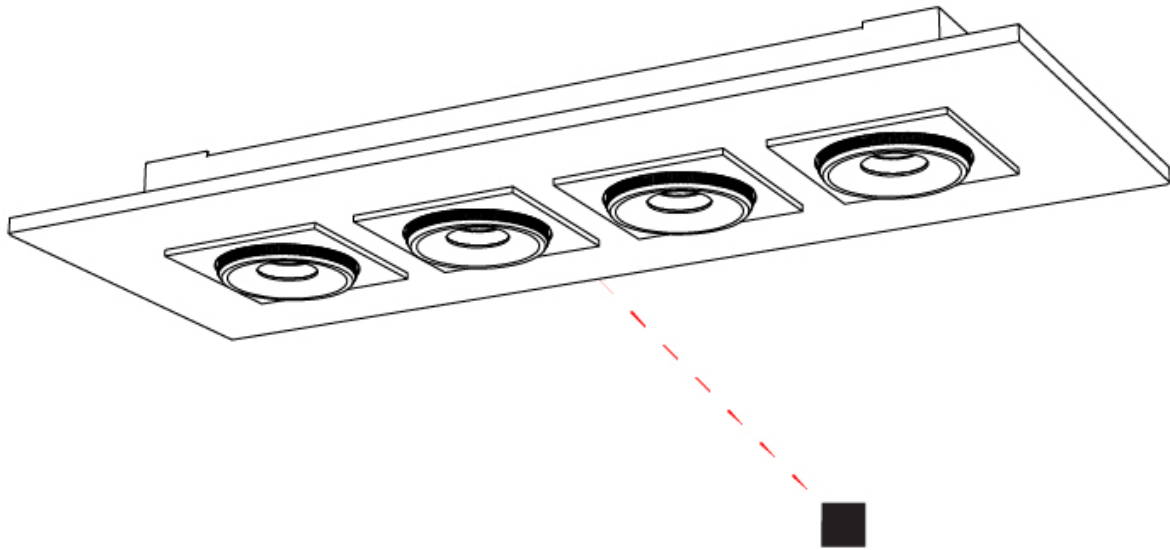

MARC SQUARE 4 SURFACE

D92124

PROJECT	_____
TYPE	_____
SPECIFIER	_____
QUANTITY	_____
DATE	_____