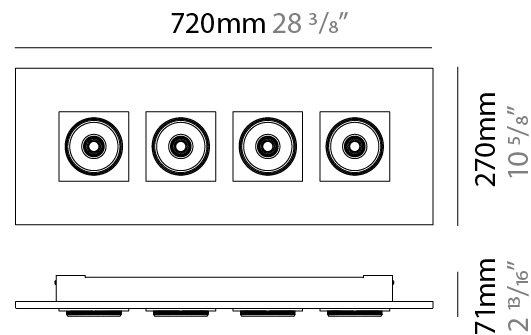

MARC SQUARE 4 SURFACE

D92124

base number

1. To build a product code in our configurator select the specify button on the base model # product page
2. To build a manual product code on this datasheet choose from the options listed below in blue font and add the suffix to the base model #

GENERAL

Series: Marc
Subseries: Marc Square 4
Brand: Milan
Division: Design
Mounting Type: Surface
Mounting Location: Ceiling
Subcategory: Downlight

PHYSICAL

Shape: Rectangle
Length (mm): 720
Length (in): 28 ³/₈
Width (mm): 270
Width (in): 10 ⁵/₈
Height (mm): 71
Height (in): 2 ¹³/₁₆
Light Distribution: Adjustable / Direct
Weight (kg): 5
Weight (lbs): 10.999
Fixture Finish: WHI
Fixture Material: Aluminum

ELECTRICAL

Lamp Type: LED
Input Wattage (W): 40
Total Output Wattage (W): 37.2
Dimming: Non-Dimmable
Driver Included: Yes
Driver Location: Integrated
Driver Type: Constant Current - Universal
Driver Class: Class 2
Input Voltage (V): 120 - 277
Constant Current (mA): 350
Upon Request: Phase dimming 120Vac

LED

Number of LEDs: 4
Color Temperature (°K): 3000
Max. Delivered Lumen (lm): 4040
CRI: >80 CRI
Lamp Life (hrs): 50000

OPTICAL

Reflector°: 50

RATINGS AND CERTIFICATIONS

Certified By: CSA Certified to UL and CSA Standards
IP rating: IP20

PROJECT

TYPE

SPECIFIER

QUANTITY

DATE