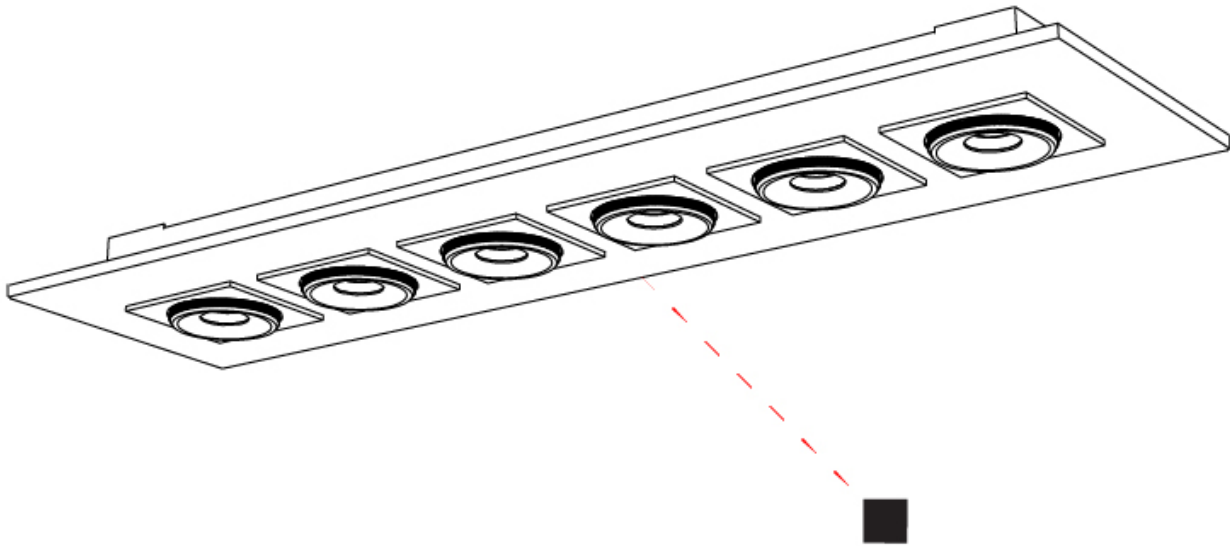

MARC SQUARE 6 SURFACE

D92125

PROJECT

TYPE

SPECIFIER

QUANTITY

DATE

D