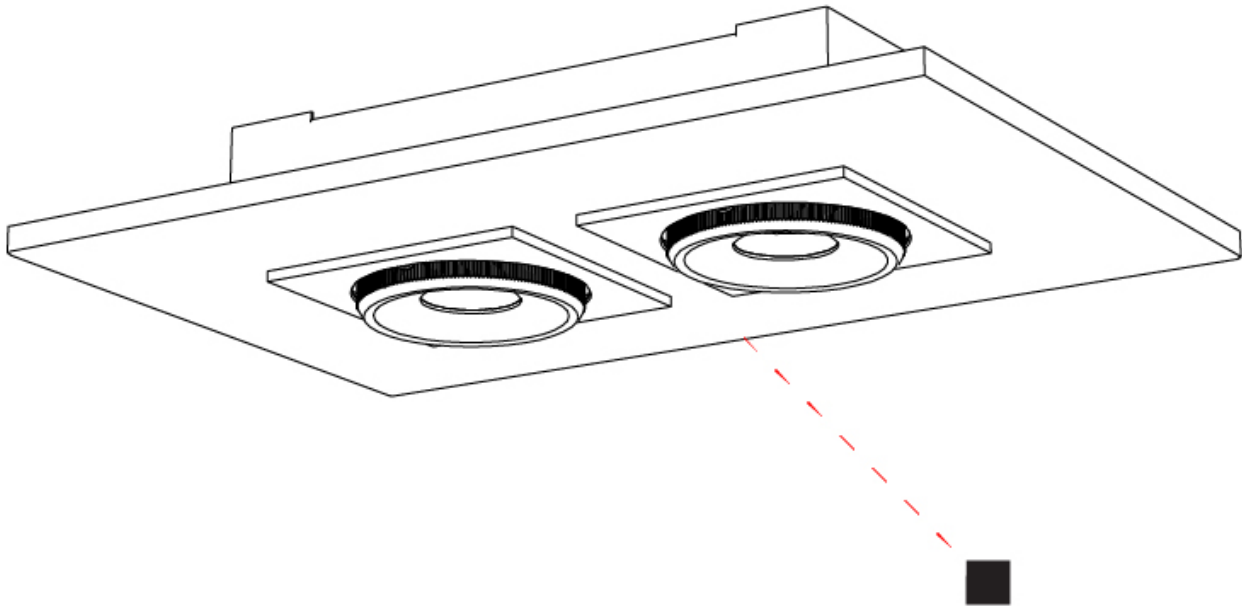

D92122

PROJECT

TYPE

SPECIFIER

QUANTITY

DATE

D