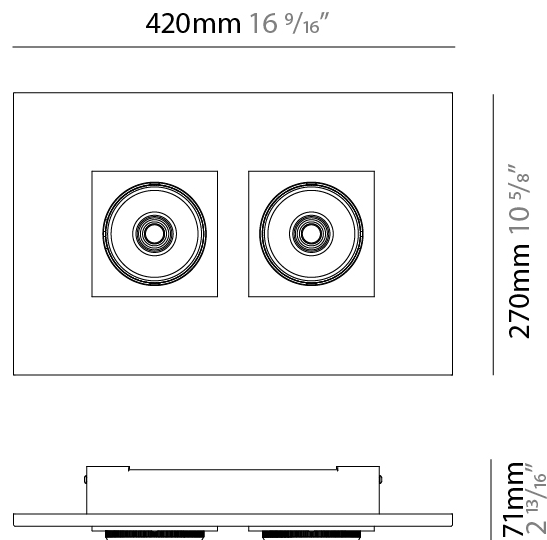

MARC DOUBLE SURFACE

D92122

base number

PROJECT	
TYPE	
SPECIFIER	
QUANTITY	
DATE	

1. To build a product code in our configurator select the specify button on the base model # product page
2. To build a manual product code on this datasheet choose from the options listed below in blue font and add the suffix to the base model #

GENERAL

Series: Marc
Subseries: Marc Double
Brand: Milan
Division: Design
Mounting Type: Surface
Mounting Location: Ceiling
Subcategory: Downlight

PHYSICAL

Shape: Rectangle
Length (mm): 420
Length (in): 16 ⁹/₁₆
Width (mm): 270
Width (in): 10 ⁵/₈
Height (mm): 71
Height (in): 2 ¹³/₁₆
Light Distribution: Adjustable / Direct
Weight (kg): 2.7
Weight (lbs): 5.999
Fixture Finish: WHI
Fixture Material: Aluminum

ELECTRICAL

Lamp Type: LED
Input Wattage (W): 20
Total Output Wattage (W): 18.6
Dimming: Non-Dimmable
Driver Included: Yes
Driver Location: Integrated
Driver Type: Constant Current - Universal
Driver Class: Class 2
Input Voltage (V): 120 - 277
Constant Current (MA): 350
Upon Request: Phase dimming 120Vac

LED

Number of LEDs: 2
Color Temperature (°K): 3000
Max. Delivered Lumen (lm): 2020
CRI: >80 CRI
Lamp Life (hrs): 50000

OPTICAL

Reflector°: 50

RATINGS AND CERTIFICATIONS

Certified By: CSA Certified to UL and CSA Standards
IP rating: IP20