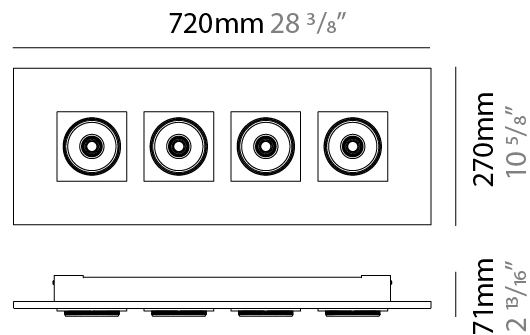

MARC SQUARE 4 SURFACE

D92124

base number

1. To build a product code in our configurator select the specify button on the base model # product page
2. To build a manual product code on this datasheet choose from the options listed below in blue font and add the suffix to the base model #

GENERAL

Series: Marc
Subseries: Marc Square 4
Brand: Milan
Division: Design
Mounting Type: Surface
Mounting Location: Ceiling
Subcategory: Downlight

PHYSICAL

Shape: Rectangle
Length (mm): 720
Length (in): 28 ³/₈
Width (mm): 270
Width (in): 10 ⁵/₈
Height (mm): 71
Height (in): 2 ¹³/₁₆
Light Distribution: Adjustable / Direct
Weight (kg): 5
Weight (lbs): 10.999
Fixture Finish: WHI
Fixture Material: Aluminum

ELECTRICAL

Lamp Type: LED
Input Wattage (W): 40
Total Output Wattage (W): 37.2
Dimming: Non-Dimmable
Driver Included: Yes
Driver Location: Integrated
Driver Type: Constant Current - Universal
Driver Class: Class 2
Input Voltage (V): 120 - 277
Constant Current (MA): 350
Upon Request: Phase dimming 120Vac

LED

Number of LEDs: 4
Color Temperature (°K): 3000
Max. Delivered Lumen (lm): 4040
CRI: >80 CRI
Lamp Life (hrs): 50000

OPTICAL

Reflector°: 50

RATINGS AND CERTIFICATIONS

Certified By: CSA Certified to UL and CSA Standards
IP rating: IP20

PROJECT	
TYPE	
SPECIFIER	
QUANTITY	
DATE