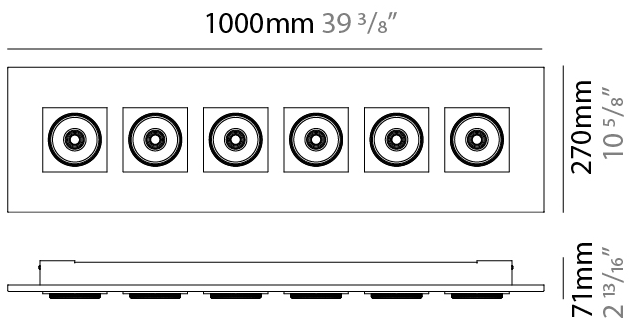

MARC SQUARE 6 SURFACE

D92125

base number

1. To build a product code in our configurator select the specify button on the base model # product page
2. To build a manual product code on this datasheet choose from the options listed below in blue font and add the suffix to the base model #

GENERAL

Series: Marc
Subseries: Marc Square 6
Brand: Milan
Division: Design
Mounting Type: Surface
Mounting Location: Ceiling
Subcategory: Downlight

PHYSICAL

Shape: Rectangle
Length (mm): 1000
Length (in): 39 3/8
Width (mm): 270
Width (in): 10 5/8
Height (mm): 71
Height (in): 2 13/16
Light Distribution: Adjustable / Direct
Weight (kg): 7.3
Weight (lbs): 15.999
Fixture Finish: WHI
Fixture Material: Aluminum

ELECTRICAL

Lamp Type: LED
Input Wattage (W): 60
Total Output Wattage (W): 55.8
Dimming: Non-Dimmable
Driver Included: Yes
Driver Location: Integrated
Driver Type: Constant Current - Universal
Driver Class: Class 1
Input Voltage (V): 120 - 277
Constant Current (MA): 350
Upon Request: Phase dimming 120Vac

LED

Number of LEDs: 6
Color Temperature (°K): 3000
Max. Delivered Lumen (lm): 6060
CRI: >80 CRI
Lamp Life (hrs): 50000

OPTICAL

Reflector°: 50

RATINGS AND CERTIFICATIONS

Certified By: CSA Certified to UL and CSA Standards
IP rating: IP20

PROJECT

TYPE

SPECIFIER

QUANTITY

DATE