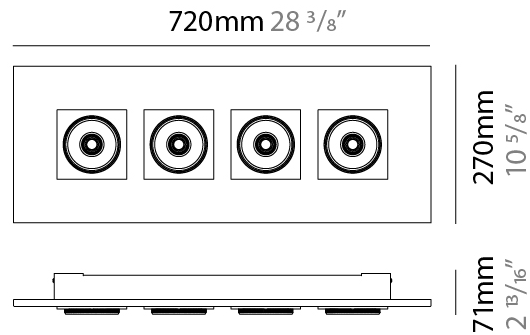

MARC SQUARE 4 SURFACE

D92124

base number

1. To build a product code in our configurator select the specify button on the base model # product page
2. To build a manual product code on this datasheet choose from the options listed below in blue font and add the suffix to the base model #

GENERAL

Series: Marc
Subseries: Marc Square 4
Brand: Milan
Division: Design
Mounting Type: Surface
Mounting Location: Ceiling
Subcategory: Downlight

PHYSICAL

Shape: Rectangle
Length (mm): 720
Length (in): 28 ³/₈
Width (mm): 270
Width (in): 10 ⁵/₈
Height (mm): 71
Height (in): 2 ¹³/₁₆
Light Distribution: Adjustable / Direct
Weight (kg): 5
Weight (lbs): 10.999
Fixture Finish: WHI
Fixture Material: Aluminum

ELECTRICAL

Lamp Type: LED
Input Wattage (W): 40
Total Output Wattage (W): 37.2
Dimming: Non-Dimmable
Driver Included: Yes
Driver Location: Integrated
Driver Type: Constant Current - Universal
Driver Class: Class 2
Input Voltage (V): 120 - 277
Constant Current (mA): 350
Upon Request: Phase dimming 120Vac

LED

Number of LEDs: 4
Color Temperature (°K): 3000
Max. Delivered Lumen (lm): 4040
CRI: >80 CRI
Lamp Life (hrs): 50000

OPTICAL

Reflector°: 50

RATINGS AND CERTIFICATIONS

Certified By: CSA Certified to UL and CSA Standards
IP rating: IP20

PROJECT	_____
TYPE	_____
SPECIFIER	_____
QUANTITY	_____
DATE	_____