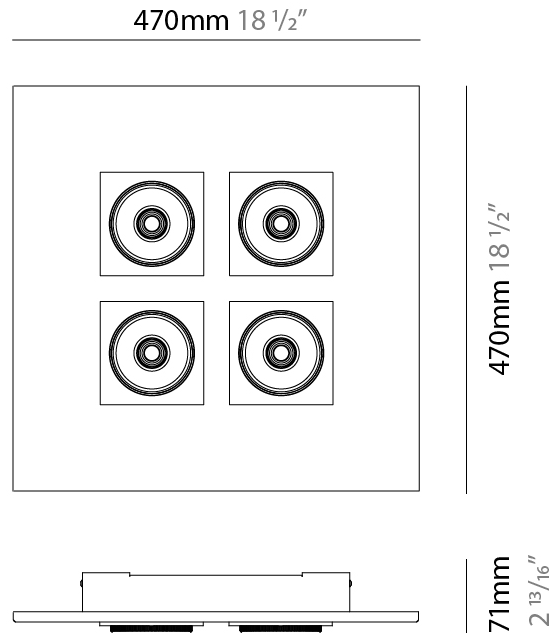

MARC SQUARE 4 SURFACE

D92123

base number

PROJECT	
TYPE	
SPECIFIER	
QUANTITY	
DATE	

1. To build a product code in our configurator select the specify button on the base model # product page
2. To build a manual product code on this datasheet choose from the options listed below in blue font and add the suffix to the base model #

GENERAL

Series: Marc
Subseries: Marc Square 4
Brand: Milan
Division: Design
Mounting Type: Surface
Mounting Location: Ceiling
Subcategory: Downlight

PHYSICAL

Shape: Square
Length (mm): 470
Length (in): 18 1/2
Width (mm): 470
Width (in): 18 1/2
Height (mm): 71
Height (in): 2 13/16
Light Distribution: Adjustable / Direct
Weight (kg): 5.9
Weight (lbs): 12.999
Fixture Finish: WHI
Fixture Material: Aluminum

ELECTRICAL

Lamp Type: LED
Input Wattage (W): 40
Total Output Wattage (W): 37.2
Dimming: Non-Dimming / Phase Dimming (120vac Only)
Driver Included: Yes
Driver Location: Integrated
Driver Type: Constant Current - Universal
Driver Class: Class 2
Input Voltage (V): 120 - 277
Constant Current (MA): 350

LED

Number of LEDs: 4
Color Temperature (°K): 3000
Max. Delivered Lumen (lm): 4040
CRI: >80 CRI
Lamp Life (hrs): 50000

OPTICAL

Reflector°: 50

RATINGS AND CERTIFICATIONS

Certified By: CSA Certified to UL and CSA Standards
IP rating: IP20