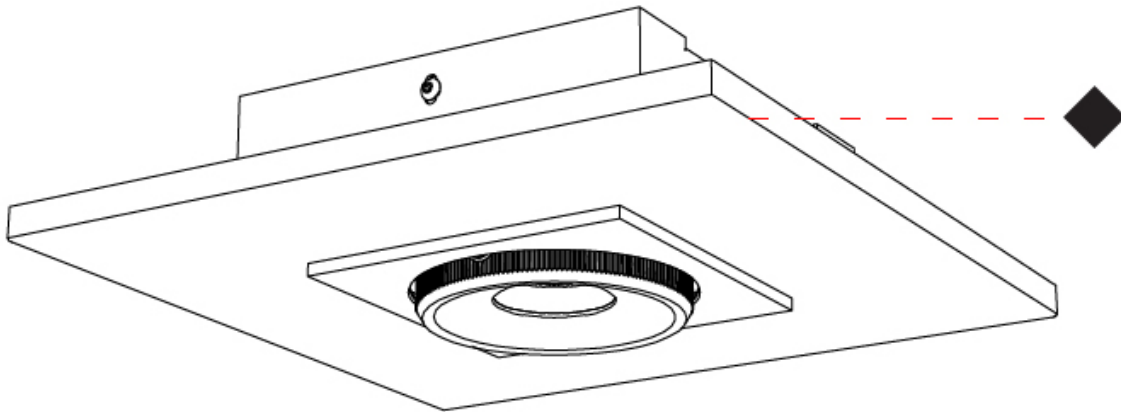

D92121

PROJECT	_____
TYPE	_____
SPECIFIER	_____
QUANTITY	_____
DATE	_____