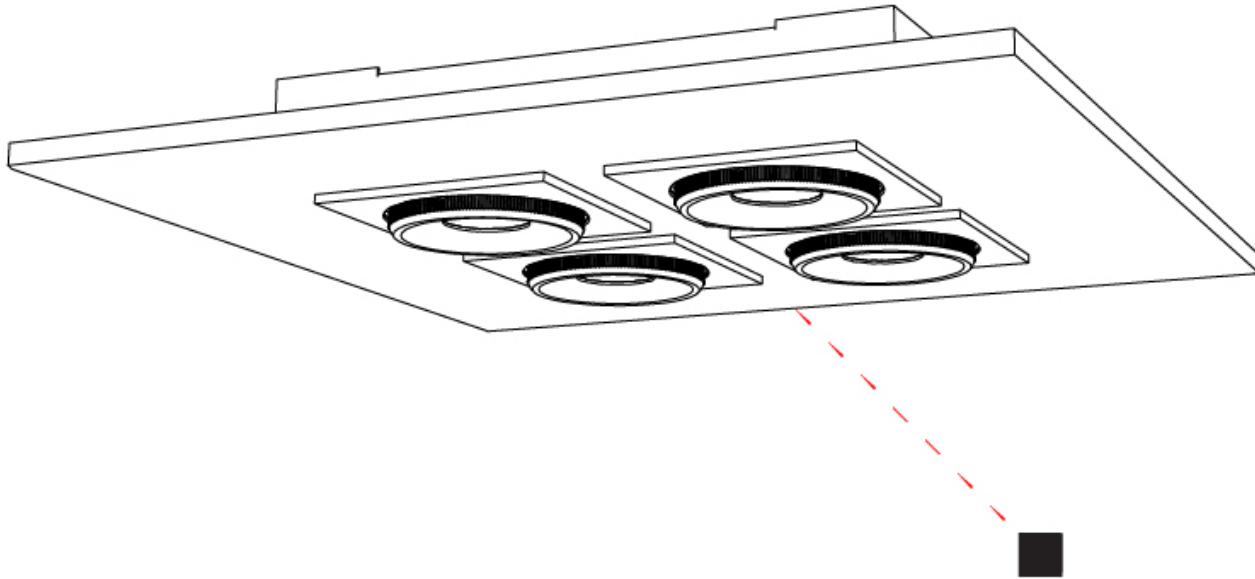

MARC SQUARE 4 SURFACE

D92123

PROJECT	_____
TYPE	_____
SPECIFIER	_____
QUANTITY	_____
DATE	_____