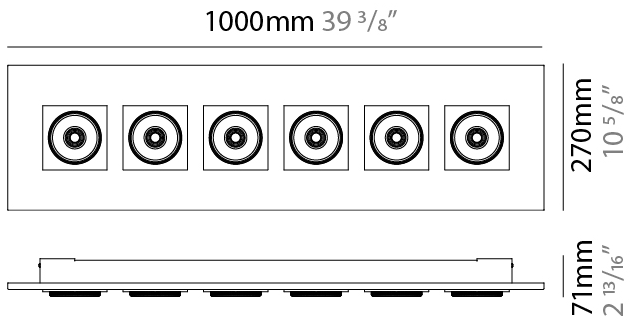

MARC SQUARE 6 SURFACE

D92125

base number

PROJECT	
TYPE	
SPECIFIER	
QUANTITY	
DATE	

1. To build a product code in our configurator select the specify button on the base model # product page
2. To build a manual product code on this datasheet choose from the options listed below in blue font and add the suffix to the base model #

GENERAL

Series: Marc
Subseries: Marc Square 6
Brand: Milan
Division: Design
Mounting Type: Surface
Mounting Location: Ceiling
Subcategory: Downlight

PHYSICAL

Shape: Rectangle
Length (mm): 1000
Length (in): 39 3/8
Width (mm): 270
Width (in): 10 5/8
Height (mm): 71
Height (in): 2 13/16
Light Distribution: Adjustable / Direct
Weight (kg): 7.3
Weight (lbs): 15.999
Fixture Finish: WHI
Fixture Material: Aluminum

ELECTRICAL

Lamp Type: LED
Input Wattage (W): 60
Total Output Wattage (W): 55.8
Dimming: Non-Dimmable
Driver Included: Yes
Driver Location: Integrated
Driver Type: Constant Current - Universal
Driver Class: Class 1
Input Voltage (V): 120 - 277
Constant Current (MA): 350
Upon Request: Phase dimming 120Vac

LED

Number of LEDs: 6
Color Temperature (°K): 3000
Max. Delivered Lumen (lm): 6060
CRI: >80 CRI
Lamp Life (hrs): 50000

OPTICAL

Reflector°: 50

RATINGS AND CERTIFICATIONS

Certified By: CSA Certified to UL and CSA Standards
IP rating: IP20