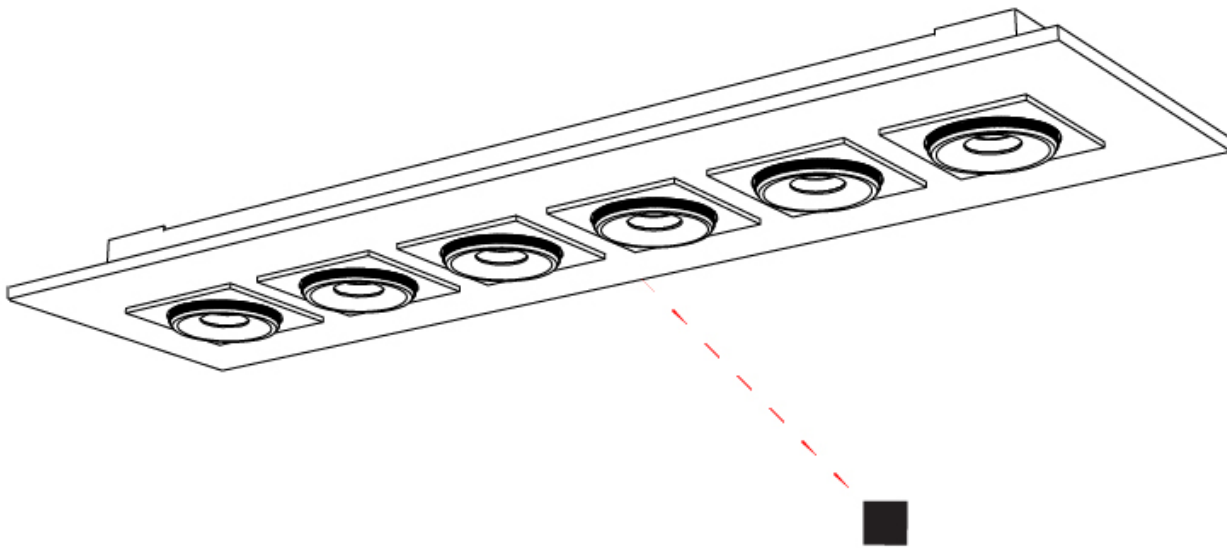

MARC SQUARE 6 SURFACE

D92125

PROJECT	_____
TYPE	_____
SPECIFIER	_____
QUANTITY	_____
DATE	_____