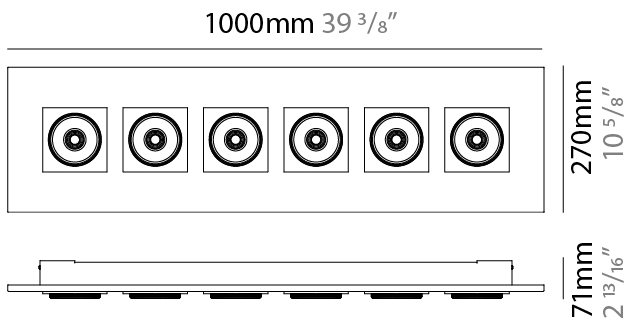

MARC SQUARE 6 SURFACE

D92125

base number

1. To build a product code in our configurator select the specify button on the base model # product page
2. To build a manual product code on this datasheet choose from the options listed below in blue font and add the suffix to the base model #

GENERAL

Series: Marc
Subseries: Marc Square 6
Brand: Milan
Division: Design
Mounting Type: Surface
Mounting Location: Ceiling
Subcategory: Downlight

PHYSICAL

Shape: Rectangle
Length (mm): 1000
Length (in): 39 ³/₈
Width (mm): 270
Width (in): 10 ⁵/₈
Height (mm): 71
Height (in): 2 ¹³/₁₆
Light Distribution: Adjustable / Direct
Weight (kg): 7.3
Weight (lbs): 15.999
Fixture Finish: WHI
Fixture Material: Aluminum

ELECTRICAL

Lamp Type: LED
Input Wattage (W): 60
Total Output Wattage (W): 55.8
Dimming: Non-Dimmable
Driver Included: Yes
Driver Location: Integrated
Driver Type: Constant Current - Universal
Driver Class: Class 1
Input Voltage (V): 120 - 277
Constant Current (MA): 350
Upon Request: Phase dimming 120Vac

LED

Number of LEDs: 6
Color Temperature (°K): 3000
Max. Delivered Lumen (lm): 6060
CRI: >80 CRI
Lamp Life (hrs): 50000

OPTICAL

Reflector: 50

RATINGS AND CERTIFICATIONS

Certified By: CSA Certified to UL and CSA Standards
IP rating: IP20

PROJECT

TYPE

SPECIFIER

QUANTITY

DATE