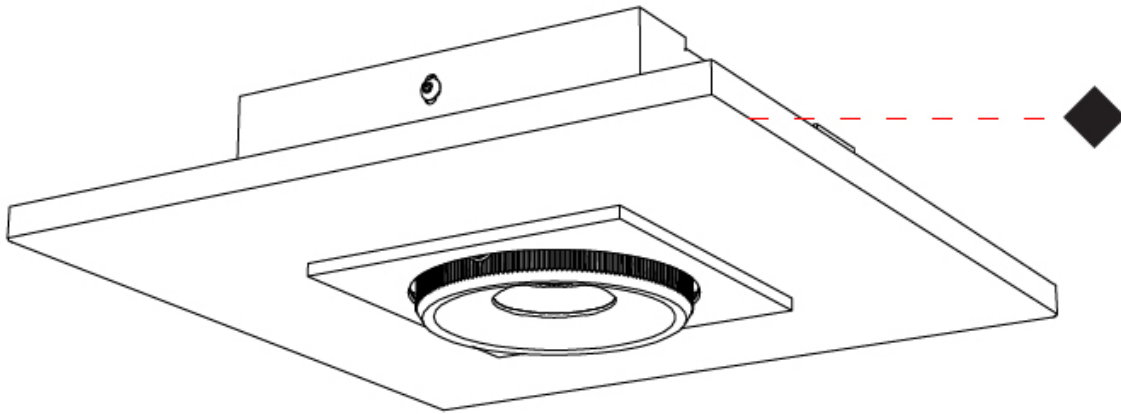

MARC SINGLE SURFACE

D92121

PROJECT	_____
TYPE	_____
SPECIFIER	_____
QUANTITY	_____
DATE	_____

D