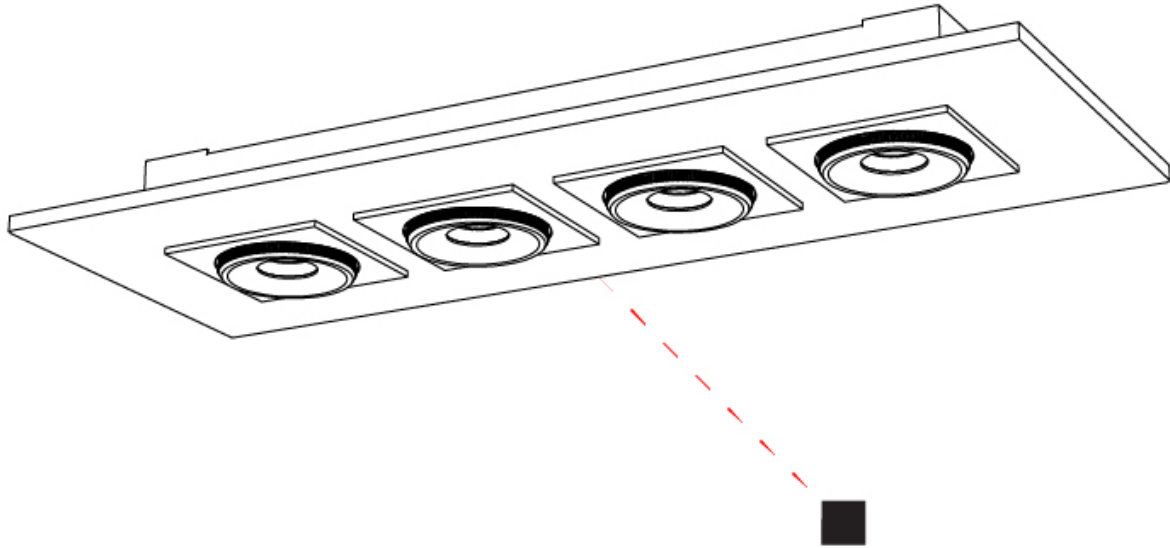

MARC SQUARE 4 SURFACE

D92124

PROJECT _____

TYPE _____

SPECIFIER _____

QUANTITY _____

DATE _____

D