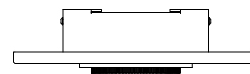

71mm 2 13/16"