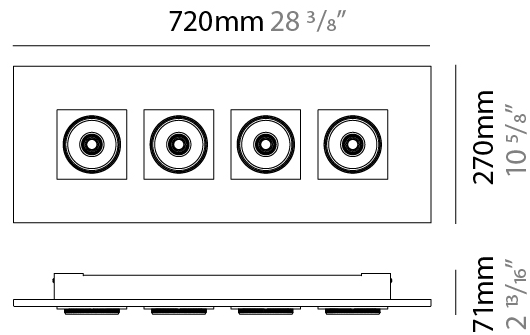

MARC SQUARE 4 SURFACE

D92124

base number

1. To build a product code in our configurator select the specify button on the base model # product page
2. To build a manual product code on this datasheet choose from the options listed below in blue font and add the suffix to the base model #

GENERAL

Series: Marc
Subseries: Marc Square 4
Brand: Milan
Division: Design
Mounting Type: Surface
Mounting Location: Ceiling
Subcategory: Downlight

PHYSICAL

Shape: Rectangle
Length (mm): 720
Length (in): 28 ³/₈
Width (mm): 270
Width (in): 10 ⁵/₈
Height (mm): 71
Height (in): 2 ¹³/₁₆
Light Distribution: Adjustable / Direct
Weight (kg): 5
Weight (lbs): 10.999
Fixture Finish: WHI
Fixture Material: Aluminum

ELECTRICAL

Lamp Type: LED
Input Wattage (W): 40
Total Output Wattage (W): 37.2
Dimming: Non-Dimmable
Driver Included: Yes
Driver Location: Integrated
Driver Type: Constant Current - Universal
Driver Class: Class 2
Input Voltage (V): 120 - 277
Constant Current (mA): 350
Upon Request: Phase dimming 120Vac

LED

Number of LEDs: 4
Color Temperature (°K): 3000
Max. Delivered Lumen (lm): 4040
CRI: >80 CRI
Lamp Life (hrs): 50000

OPTICAL

Reflector°: 50

RATINGS AND CERTIFICATIONS

Certified By: CSA Certified to UL and CSA Standards
IP rating: IP20

PROJECT	
TYPE	
SPECIFIER	
QUANTITY	
DATE