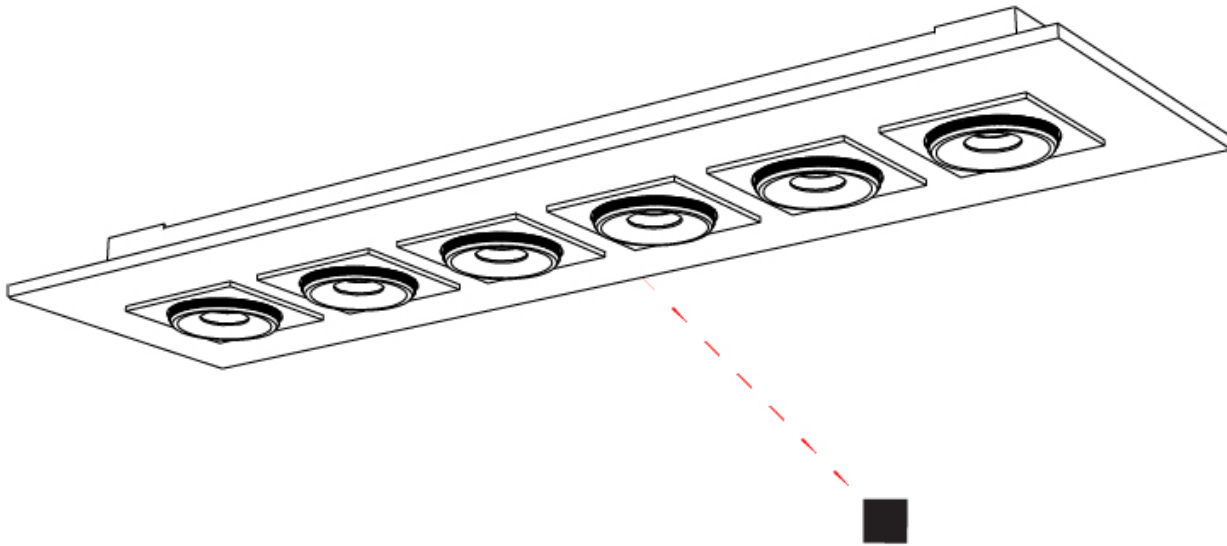

MARC SQUARE 6 SURFACE

D92125

PROJECT

TYPE

SPECIFIER

QUANTITY

DATE

D