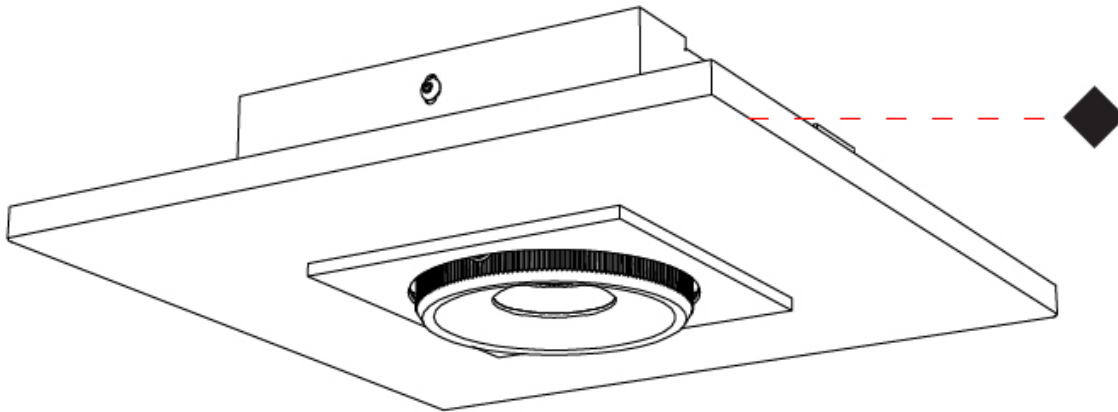

D92121

PROJECT _____

TYPE _____

SPECIFIER _____

QUANTITY _____

DATE _____

D