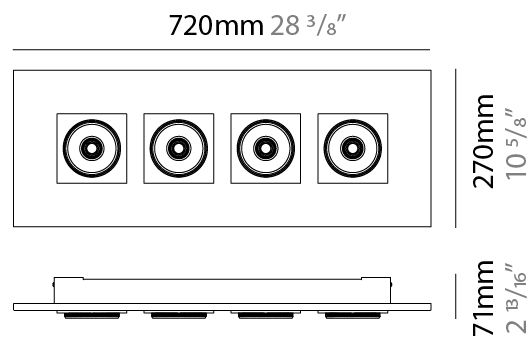

MARC SQUARE 4 SURFACE

D92124

base number

1. To build a product code in our configurator select the specify button on the base model # product page
2. To build a manual product code on this datasheet choose from the options listed below in blue font and add the suffix to the base model #

GENERAL

Series: Marc
Subseries: Marc Square 4
Brand: Milan
Division: Design
Mounting Type: Surface
Mounting Location: Ceiling
Subcategory: Downlight

PHYSICAL

Shape: Rectangle
Length (mm): 720
Length (in): 28 ³/₈
Width (mm): 270
Width (in): 10 ⁵/₈
Height (mm): 71
Height (in): 2 ¹³/₁₆
Light Distribution: Adjustable / Direct
Weight (kg): 5
Weight (lbs): 10.999
Fixture Finish: WHI
Fixture Material: Aluminum

ELECTRICAL

Lamp Type: LED
Input Wattage (W): 40
Total Output Wattage (W): 37.2
Dimming: Non-Dimmable
Driver Included: Yes
Driver Location: Integrated
Driver Type: Constant Current - Universal
Driver Class: Class 2
Input Voltage (V): 120 - 277
Constant Current (mA): 350
Upon Request: Phase dimming 120Vac

LED

Number of LEDs: 4
Color Temperature (°K): 3000
Max. Delivered Lumen (lm): 4040
CRI: >80 CRI
Lamp Life (hrs): 50000

OPTICAL

Reflector°: 50

RATINGS AND CERTIFICATIONS

Certified By: CSA Certified to UL and CSA Standards
IP rating: IP20

PROJECT	
TYPE	
SPECIFIER	
QUANTITY	
DATE