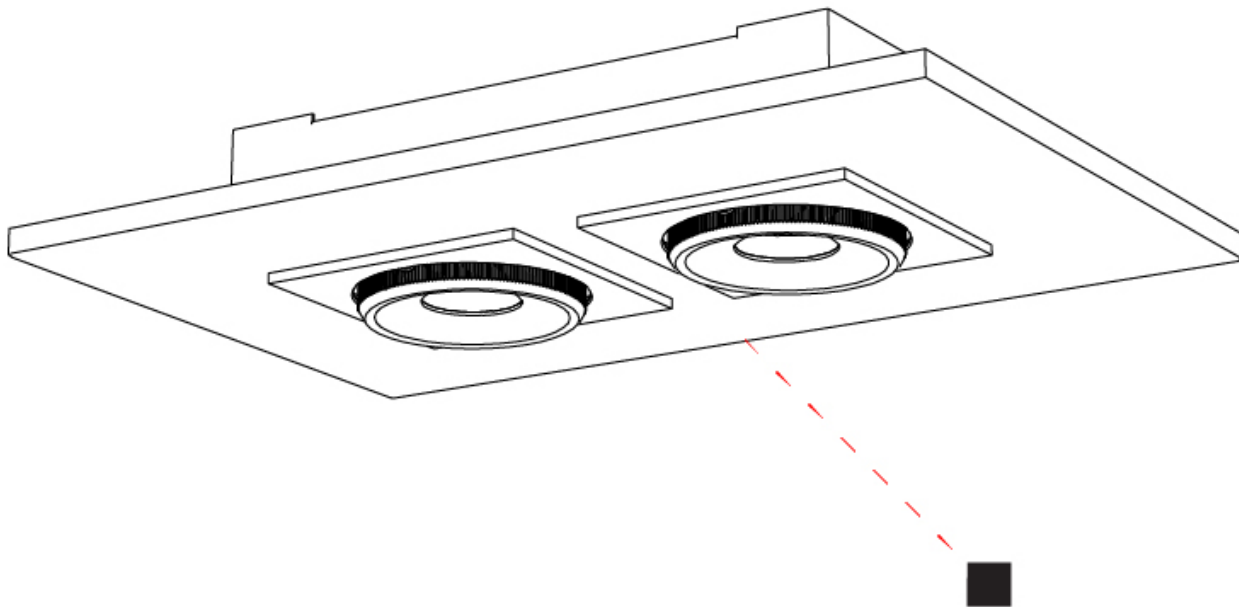

MARC DOUBLE SURFACE

D92122

PROJECT	_____
TYPE	_____
SPECIFIER	_____
QUANTITY	_____
DATE	_____

D