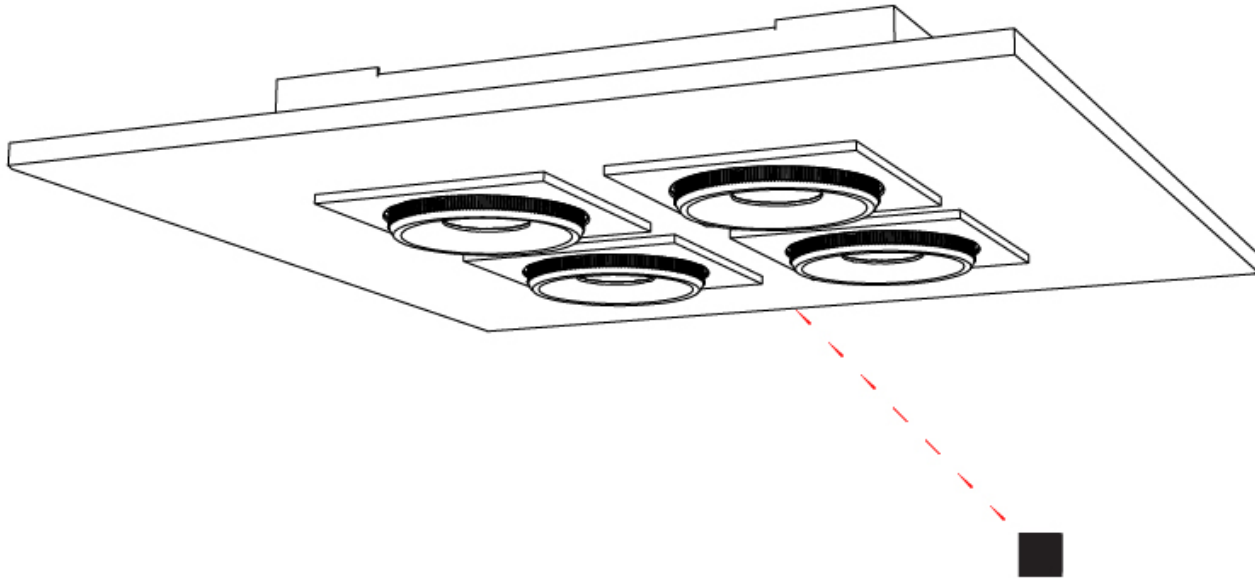

MARC SQUARE 4 SURFACE

D92123

PROJECT _____

TYPE _____

SPECIFIER _____

QUANTITY _____

DATE _____

D