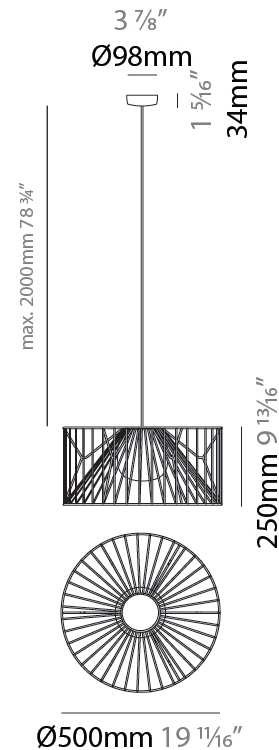

MARIOLA SUSPENSION

E111198-

base number   Finish Options   Finish Options   Finish Options

1. To build a product code in our configurator select the specify button on the base model # product page
2. To build a manual product code on this datasheet choose from the options listed below in blue font and add the suffix to the base model #

GENERAL

Series: Mariola
Brand: Ole
Division: Exterior
Mounting Type: Suspension
Mounting Location: Ceiling
Subcategory: Ambient

PHYSICAL

Shape: Drum
Diameter (mm): 500
Diameter (in): 19 11/16
Height (mm): 250
Height (in): 9 13/16
Max. Overall Height (mm): 2250
Max. Overall Height (in): 89 9/16
Light Distribution: Omnidirectional
Fixture Finish: BEI / BLK / BLU / COG / DGN / GRY / MRN / MOC / MUS / OLV / SIL / STN / TER / WHI
Holder Finish: MWH / MBK
Accent Finish: WHI / GSD
Fixture Material: Fabric Cord / Metal
Cable Details: 2,000mm/78 3/4" Transparent Cable

ELECTRICAL

Number of Lamps: 1
Lamp Type: LED Retrofit
Bulb Included: Bulb Not Included
Max. Wattage Per Lamp (W): 15
Lamp Base: E26
Input Voltage (V): 120

LED

OPTICAL

RATINGS AND CERTIFICATIONS

Certified By: Certified for North American Standards
IP rating: IP66

PROJECT
TYPE
SPECIFIER
QUANTITY
DATE