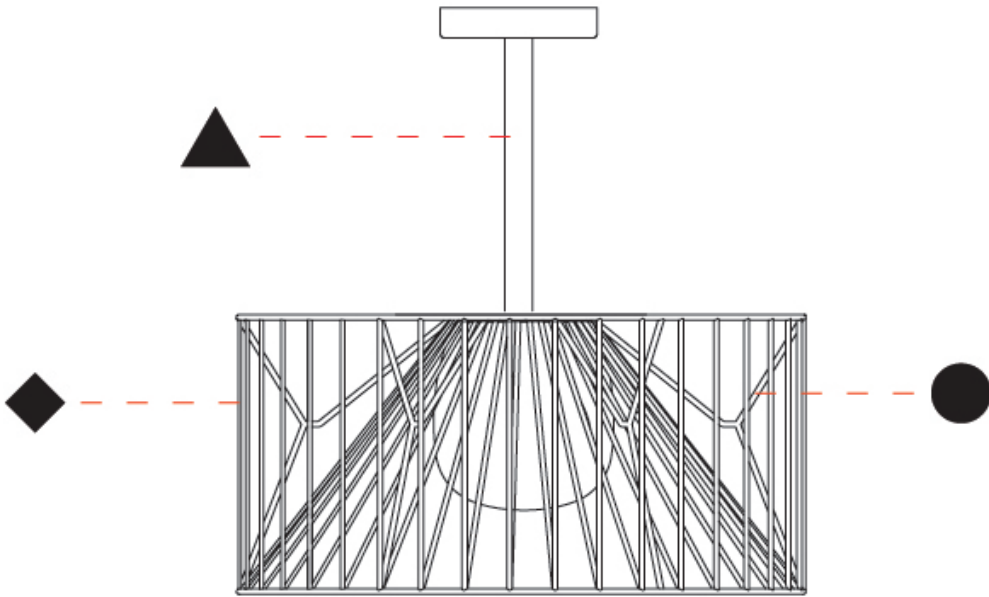

MARIOLA SURFACE

E112052-

PROJECT

TYPE

SPECIFIER

QUANTITY

DATE

E