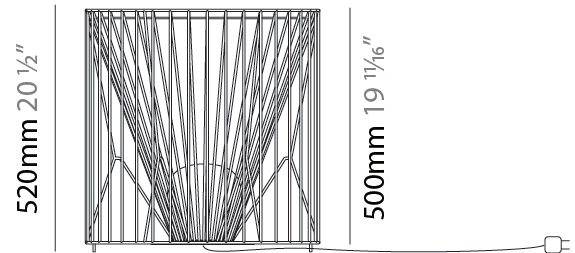

MARIOLA PORTABLE

E114034- - -

base number   Finish Options   Finish Options

1. To build a product code in our configurator select the specify button on the base model # product page
2. To build a manual product code on this datasheet choose from the options listed below in blue font and add the suffix to the base model #

GENERAL

Series: Mariola
Brand: Ole
Division: Exterior
Mounting Type: Portable
Mounting Location: Floor
Subcategory: Ambient

PHYSICAL

Shape: Drum
Diameter (mm): 500
Diameter (in): 19 11/16
Height (mm): 520
Height (in): 20 1/2
Light Distribution: Omnidirectional
Diffuser: PMMA - Opal
Fixture Finish: BEI / BLK / BLU / COG / DGN / GRY / MRN / MOC / MUS / OLV / SIL / STN / TER / WHI
Holder Finish: WHI / GSD
Accent Finish: WHI
Fixture Material: Fabric Cord / Metal
Cable Details: 220/100 Cord

ELECTRICAL

Number of Lamps: 1
Lamp Type: LED Retrofit
Lamp Shape: A19
Bulb Included: Bulb Not Included
Max. Wattage Per Lamp (W): 15
Lamp Base: E26
Input Voltage (V): 120

LED

OPTICAL

RATINGS AND CERTIFICATIONS

Certified By: Certified for North American Standards
IP rating: IP66

PROJECT
TYPE
SPECIFIER
QUANTITY
DATE