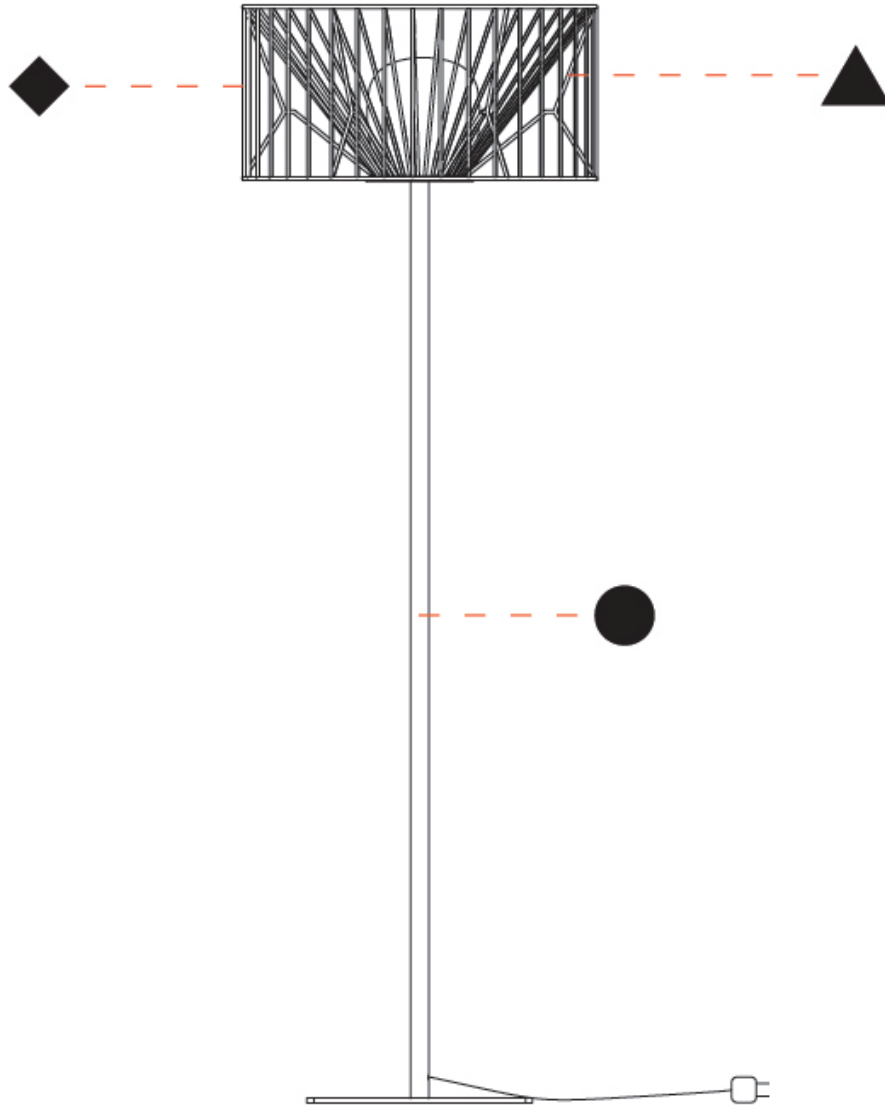

MARIOLA PORTABLE

E114033-

PROJECT

TYPE

SPECIFIER

QUANTITY

DATE