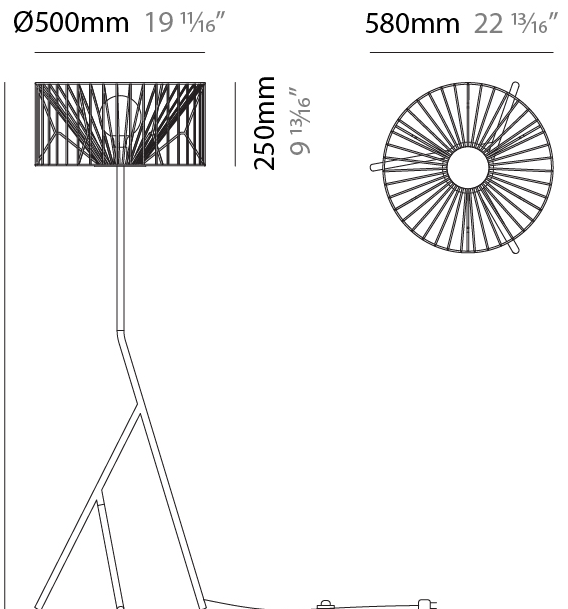

PROJECT
TYPE
SPECIFIER
QUANTITY
DATE

MARIOLA PORTABLE

D114030-

base number	Finish Options	Finish Options	Finish Options

1. To build a product code in our configurator select the specify button on the base model # product page
2. To build a manual product code on this datasheet choose from the options listed below in blue font and add the suffix to the base model #

GENERAL

Series: Mariola
Brand: Ole
Division: Design
Mounting Type: Portable
Mounting Location: Floor
Subcategory: Ambient

PHYSICAL

Shape: Abstract
Diameter (mm): 500
Diameter (in): 19 11/16
Height (mm): 1550
Height (in): 61
Light Distribution: Omnidirectional
Fixture Finish: BEI / BLK / BLU / COG / DGN / GRY / MRN / MOC / MUS / OLV / SIL / STN / TER / WHI
Holder Finish: WHI / GSD
Accent Finish: WHI
Fixture Material: Fabric Cord / Metal
Cable Details: 100/100 Cord

ELECTRICAL

Number of Lamps: 1
Lamp Type: LED Retrofit
Lamp Shape: A19
Bulb Included: Bulb Not Included
Max. Wattage Per Lamp (W): 15
Lamp Base: E26
Input Voltage (V): 120
Upon Request: 277Vac / GU24

LED

OPTICAL

RATINGS AND CERTIFICATIONS

Certified By: Certified for North American Standards
IP rating: IP20