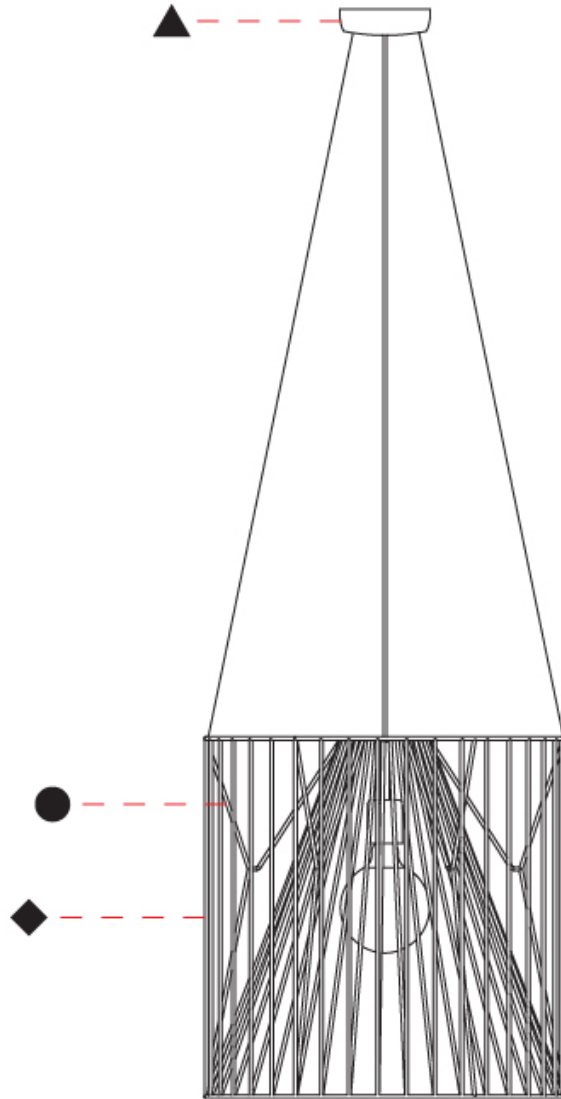

MARIOLA SUSPENSION

D111181-

PROJECT

TYPE

SPECIFIER

QUANTITY

DATE

D