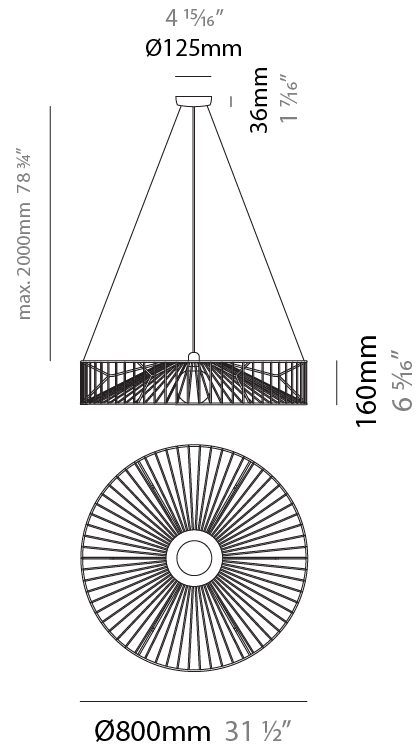

MARIOLA SUSPENSION

D111182-

base number   Finish Options   Finish Options   Finish Options

1. To build a product code in our configurator select the specify button on the base model # product page
2. To build a manual product code on this datasheet choose from the options listed below in blue font and add the suffix to the base model #

GENERAL

Series: Mariola
Brand: Ole
Division: Design
Mounting Type: Suspension
Mounting Location: Ceiling
Subcategory: Pendant

PHYSICAL

Shape: Abstract
Diameter (mm): 800
Diameter (in): 31 1/2
Height (mm): 160
Height (in): 6 3/16
Max. Overall Height (mm): 2160
Max. Overall Height (in): 85 1/16
Light Distribution: Omnidirectional
Fixture Finish: BEI / BLK / BLU / COG / DGN / GRY / MRN / MOC / MUS / OLV / SIL / STN / TER / WHI
Holder Finish: MWH / MBK
Accent Finish: WHI / GSD
Fixture Material: Fabric Cord / Metal
Cable Details: 2,000mm/78 3/4" Transparent Cable

ELECTRICAL

Number of Lamps: 1
Lamp Type: LED Retrofit
Bulb Included: Bulb Not Included
Max. Wattage Per Lamp (W): 20
Lamp Base: E26
Input Voltage (V): 120
Upon Request: 277Vac / GU24

LED

OPTICAL

RATINGS AND CERTIFICATIONS

Certified By: Certified for North American Standards
IP rating: IP20

PROJECT _____
TYPE _____
SPECIFIER _____
QUANTITY _____
DATE _____