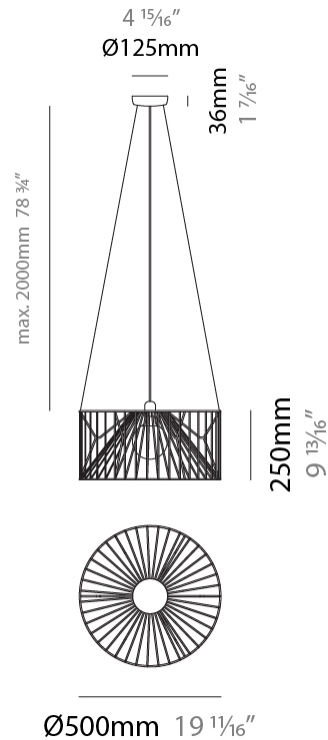

MARIOLA SUSPENSION

D111180-

base number   Finish Options   Finish Options   Finish Options

1. To build a product code in our configurator select the specify button on the base model # product page
2. To build a manual product code on this datasheet choose from the options listed below in blue font and add the suffix to the base model #

GENERAL

Series: Mariola
Brand: Ole
Division: Design
Mounting Type: Suspension
Mounting Location: Ceiling
Subcategory: Pendant

PHYSICAL

Shape: Abstract
Diameter (mm): 500
Diameter (in): 19 11/16
Height (mm): 250
Height (in): 9 13/16
Max. Overall Height (mm): 2250
Max. Overall Height (in): 88 9/16
Light Distribution: Omnidirectional
Fixture Finish: BEI / BLK / BLU / COG / DGN / GRY / MRN / MOC / MUS / OLV / SIL / STN / TER / WHI
Holder Finish: MWH / MBK
Accent Finish: WHI / GSD
Fixture Material: Fabric Cord / Metal
Cable Details: 2,000mm/78 3/4" Transparent Cable

ELECTRICAL

Number of Lamps: 1
Lamp Type: LED Retrofit
Bulb Included: Bulb Not Included
Max. Wattage Per Lamp (W): 20
Lamp Base: E26
Input Voltage (V): 120
Upon Request: 277Vac / GU24

LED

OPTICAL

RATINGS AND CERTIFICATIONS

Certified By: Certified for North American Standards
IP rating: IP20

PROJECT	
TYPE	
SPECIFIER	
QUANTITY	
DATE