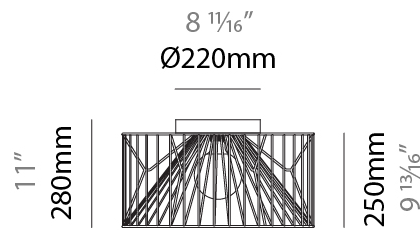

MARIOLA SURFACE

D112048-

base number   Finish   Finish
Options   Options

1. To build a product code in our configurator select the specify button on the base model # product page
2. To build a manual product code on this datasheet choose from the options listed below in blue font and add the suffix to the base model #

GENERAL

Series: Mariola
Brand: Ole
Division: Design
Mounting Type: Surface
Mounting Location: Ceiling
Subcategory: Ambient

PHYSICAL

Shape: Abstract
Diameter (mm): 500
Diameter (in): 19 11/16
Height (mm): 280
Height (in): 11
Light Distribution: Omnidirectional
Fixture Finish: BEI / BLK / BLU / COG / DGN / GRY / MRN / MOC / MUS / OLV / SIL / STN / TER / WHI
Holder Finish: WHI / GSD
Accent Finish: WHI
Fixture Material: Fabric Cord / Metal

ELECTRICAL

Number of Lamps: 1
Lamp Type: LED Retrofit
Bulb Included: Bulb Included
Max. Wattage Per Lamp (W): 20
Lamp Base: E26
Input Voltage (V): 120
Upon Request: 277Vac / GU24

LED

OPTICAL

RATINGS AND CERTIFICATIONS

Certified By: Certified for North American Standards
IP rating: IP20

PROJECT
TYPE
SPECIFIER
QUANTITY
DATE

Ø500mm 19 11/16"