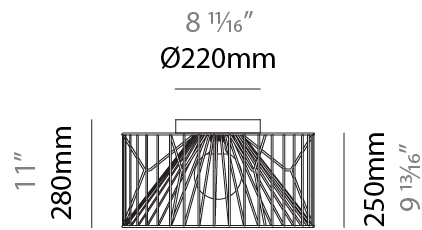

MARIOLA SURFACE

D112048- _____ - _____

base number   Finish Options   Finish Options

1. To build a product code in our configurator select the specify button on the base model # product page
2. To build a manual product code on this datasheet choose from the options listed below in blue font and add the suffix to the base model #

GENERAL

Series: Mariola
Brand: Ole
Division: Design
Mounting Type: Surface
Mounting Location: Ceiling
Subcategory: Ambient

PHYSICAL

Shape: Abstract
Diameter (mm): 500
Diameter (in): 19 11/16
Height (mm): 280
Height (in): 11
Light Distribution: Omnidirectional
Fixture Finish: BEI / BLK / BLU / COG / DGN / GRY / MRN / MOC / MUS / OLV / SIL / STN / TER / WHI
Holder Finish: WHI / GSD
Accent Finish: WHI
Fixture Material: Fabric Cord / Metal

ELECTRICAL

Number of Lamps: 1
Lamp Type: LED Retrofit
Bulb Included: Bulb Included
Max. Wattage Per Lamp (W): 20
Lamp Base: E26
Input Voltage (V): 120
Upon Request: 277Vac / GU24

LED

OPTICAL

RATINGS AND CERTIFICATIONS

Certified By: Certified for North American Standards
IP rating: IP20

PROJECT
TYPE
SPECIFIER
QUANTITY
DATE