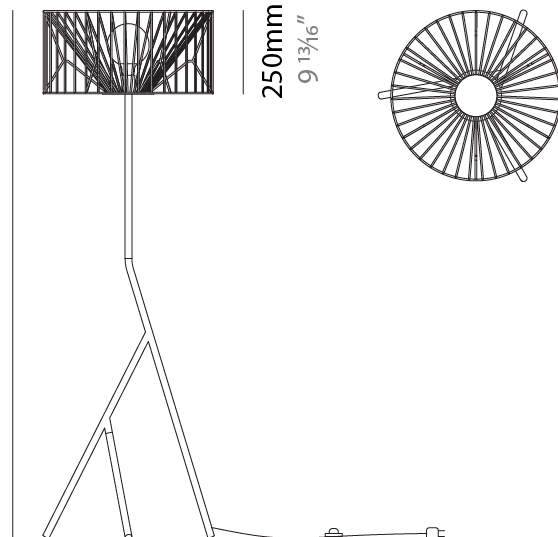

Ø500mm 19 11/16"

580mm 22 13/16"