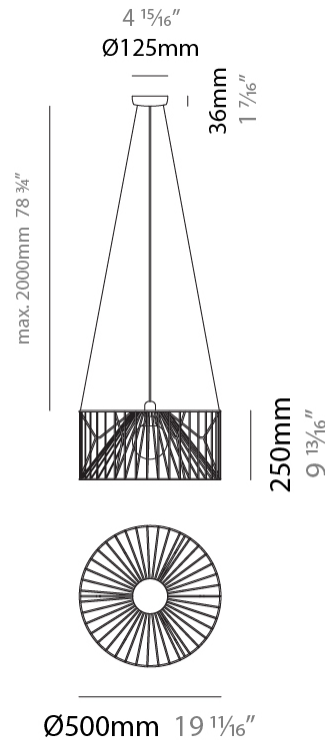

MARIOLA SUSPENSION

D111180-

base number   Finish Options   Finish Options   Finish Options

1. To build a product code in our configurator select the specify button on the base model # product page
2. To build a manual product code on this datasheet choose from the options listed below in blue font and add the suffix to the base model #

GENERAL

Series: Mariola
Brand: Ole
Division: Design
Mounting Type: Suspension
Mounting Location: Ceiling
Subcategory: Pendant

PHYSICAL

Shape: Abstract
Diameter (mm): 500
Diameter (in): 19 ¹¹/₁₆"
Height (mm): 250
Height (in): 9 ¹³/₁₆"
Max. Overall Height (mm): 2250
Max. Overall Height (in): 88 ⁹/₁₆"
Light Distribution: Omnidirectional
Fixture Finish: BEI / BLK / BLU / COG / DGN / GRY / MRN / MOC / MUS / OLV / SIL / STN / TER / WHI
Holder Finish: MWH / MBK
Accent Finish: WHI / GSD
Fixture Material: Fabric Cord / Metal
Cable Details: 2,000mm/78 3/4" Transparent Cable

ELECTRICAL

Number of Lamps: 1
Lamp Type: LED Retrofit
Bulb Included: Bulb Not Included
Max. Wattage Per Lamp (W): 20
Lamp Base: E26
Input Voltage (V): 120
Upon Request: 277Vac / GU24

LED

OPTICAL

RATINGS AND CERTIFICATIONS

Certified By: Certified for North American Standards
IP rating: IP20

PROJECT
TYPE
SPECIFIER
QUANTITY
DATE