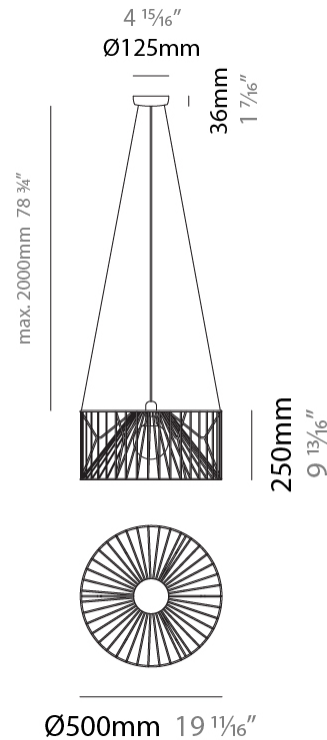

MARIOLA SUSPENSION

D111180-

base number   Finish Options   Finish Options   Finish Options

1. To build a product code in our configurator select the specify button on the base model # product page
2. To build a manual product code on this datasheet choose from the options listed below in blue font and add the suffix to the base model #

GENERAL

Series: Mariola
Brand: Ole
Division: Design
Mounting Type: Suspension
Mounting Location: Ceiling
Subcategory: Pendant

PHYSICAL

Shape: Abstract
Diameter (mm): 500
Diameter (in): 19 11/16
Height (mm): 250
Height (in): 9 13/16
Max. Overall Height (mm): 2250
Max. Overall Height (in): 88 9/16
Light Distribution: Omnidirectional
Fixture Finish: BEI / BLK / BLU / COG / DGN / GRY / MRN / MOC / MUS / OLV / SIL / STN / TER / WHI
Holder Finish: MWH / MBK
Accent Finish: WHI / GSD
Fixture Material: Fabric Cord / Metal
Cable Details: 2,000mm/78 3/4" Transparent Cable

ELECTRICAL

Number of Lamps: 1
Lamp Type: LED Retrofit
Bulb Included: Bulb Not Included
Max. Wattage Per Lamp (W): 20
Lamp Base: E26
Input Voltage (V): 120
Upon Request: 277Vac / GU24

LED

OPTICAL

RATINGS AND CERTIFICATIONS

Certified By: Certified for North American Standards
IP rating: IP20

PROJECT	_____
TYPE	_____
SPECIFIER	_____
QUANTITY	_____
DATE	_____