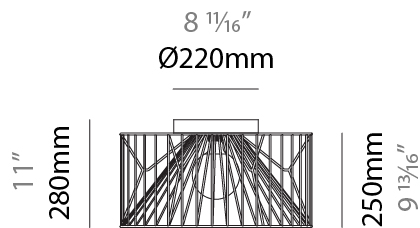

GENERAL

Series: Mariola
 Brand: Ole
 Division: Design
 Mounting Type: Suspension
 Mounting Location: Ceiling
 Subcategory: Pendant

PHYSICAL

Shape: Abstract
 Diameter (mm): 500
 Diameter (in): 19 11/16
 Height (mm): 250
 Height (in): 9 13/16
 Max. Overall Height (mm): 2250
 Max. Overall Height (in): 88 9/16
 Light Distribution: Omnidirectional
 Fixture Finish: BEI / BLK / BLU / COG / DGN / GRY / MRN / MOC / MUS / OLV / SIL / STN / TER / WHI
 Holder Finish: MWH / MBK
 Accent Finish: WHI / GSD
 Fixture Material: Fabric Cord / Metal
 Cable Details: 2,000mm/78 3/4" Transparent Cable

GENERAL

Series: Mariola
 Brand: Ole
 Division: Design
 Mounting Type: Suspension
 Mounting Location: Ceiling
 Subcategory: Pendant

PHYSICAL

Shape: Abstract
 Diameter (mm): 500
 Diameter (in): 19 11/16
 Height (mm): 500
 Height (in): 19 11/16
 Max. Overall Height (mm): 2500
 Max. Overall Height (in): 98 7/16
 Light Distribution: Omnidirectional
 Fixture Finish: BEI / BLK / BLU / COG / DGN / GRY / MRN / MOC / MUS / OLV / SIL / STN / TER / WHI
 Holder Finish: MWH / MBK
 Accent Finish: WHI / GSD
 Fixture Material: Fabric Cord / Metal
 Cable Details: 2,000mm/78 3/4" Transparent Cable

GENERAL

Series: Mariola
 Brand: Ole
 Division: Design
 Mounting Type: Surface
 Mounting Location: Ceiling
 Subcategory: Ambient

PHYSICAL

Shape: Abstract
 Diameter (mm): 500
 Diameter (in): 19 11/16
 Height (mm): 280
 Height (in): 11
 Light Distribution: Omnidirectional
 Fixture Finish: BEI / BLK / BLU / COG / DGN / GRY / MRN / MOC / MUS / OLV / SIL / STN / TER / WHI
 Holder Finish: WHI / GSD
 Accent Finish: WHI
 Fixture Material: Fabric Cord / Metal

Certified By: Certified for North American Standards
 IP rating: IP20

PROJECT	_____
TYPE	_____
SPECIFIER	_____
QUANTITY	_____
DATE	_____

Ø500mm 19 1/16"

MARIOLA SURFACE

D112048-

PROJECT

TYPE

SPECIFIER