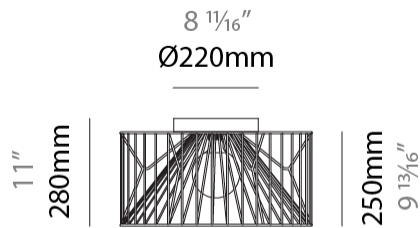

MARIOLA SURFACE

D112048- -

base number   Finish Options   Finish Options

1. To build a product code in our configurator select the specify button on the base model # product page
2. To build a manual product code on this datasheet choose from the options listed below in blue font and add the suffix to the base model #

GENERAL

Series: Mariola
Brand: Ole
Division: Design
Mounting Type: Surface
Mounting Location: Ceiling
Subcategory: Ambient

PHYSICAL

Shape: Abstract
Diameter (mm): 500
Diameter (in): 19 11/16
Height (mm): 280
Height (in): 11
Light Distribution: Omnidirectional
Fixture Finish: BEI / BLK / BLU / COG / DGN / GRY / MRN / MOC / MUS / OLV / SIL / STN / TER / WHI
Holder Finish: WHI / GSD
Accent Finish: WHI
Fixture Material: Fabric Cord / Metal

ELECTRICAL

Number of Lamps: 1
Lamp Type: LED Retrofit
Bulb Included: Bulb Included
Max. Wattage Per Lamp (W): 20
Lamp Base: E26
Input Voltage (V): 120
Upon Request: 277Vac / GU24

LED

OPTICAL

RATINGS AND CERTIFICATIONS

Certified By: Certified for North American Standards
IP rating: IP20

PROJECT
TYPE
SPECIFIER
QUANTITY
DATE