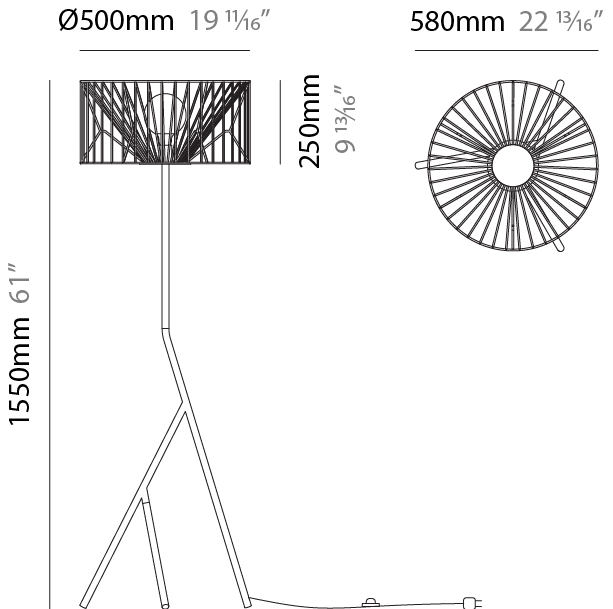

PROJECT
TYPE
SPECIFIER
QUANTITY
DATE

MARIOLA PORTABLE

D114030-

base number	Finish Options	Finish Options	Finish Options

1. To build a product code in our configurator select the specify button on the base model # product page
2. To build a manual product code on this datasheet choose from the options listed below in blue font and add the suffix to the base model #

GENERAL

Series: Mariola
Brand: Ole
Division: Design
Mounting Type: Portable
Mounting Location: Floor
Subcategory: Ambient

PHYSICAL

Shape: Abstract
Diameter (mm): 500
Diameter (in): 19 11/16
Height (mm): 1550
Height (in): 61
Light Distribution: Omnidirectional
Fixture Finish: BEI / BLK / BLU / COG / DGN / GRY / MRN / MOC / MUS / OLV / SIL / STN / TER / WHI
Holder Finish: WHI / GSD
Accent Finish: WHI
Fixture Material: Fabric Cord / Metal
Cable Details: 100/100 Cord

ELECTRICAL

Number of Lamps: 1
Lamp Type: LED Retrofit
Lamp Shape: A19
Bulb Included: Bulb Not Included
Max. Wattage Per Lamp (W): 15
Lamp Base: E26
Input Voltage (V): 120
Upon Request: 277Vac / GU24

LED

OPTICAL

RATINGS AND CERTIFICATIONS

Certified By: Certified for North American Standards
IP rating: IP20