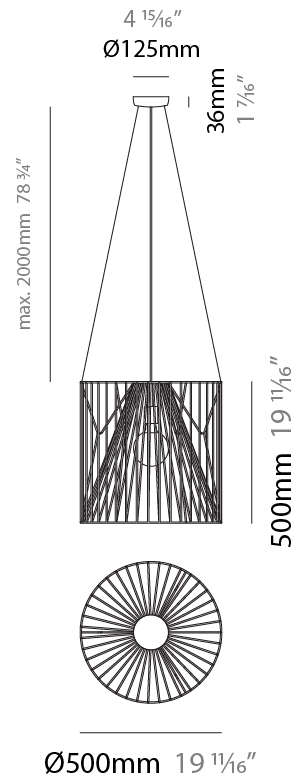

MARIOLA SUSPENSION

D111181-

base number   Finish Options   Finish Options   Finish Options

1. To build a product code in our configurator select the specify button on the base model # product page
2. To build a manual product code on this datasheet choose from the options listed below in blue font and add the suffix to the base model #

GENERAL

Series: Mariola
Brand: Ole
Division: Design
Mounting Type: Suspension
Mounting Location: Ceiling
Subcategory: Pendant

PHYSICAL

Shape: Abstract
Diameter (mm): 500
Diameter (in): 19 11/16
Height (mm): 500
Height (in): 19 11/16
Max. Overall Height (mm): 2500
Max. Overall Height (in): 98 7/16
Light Distribution: Omnidirectional
Fixture Finish: BEI / BLK / BLU / COG / DGN / GRY / MRN / MOC / MUS / OLV / SIL / STN / TER / WHI
Holder Finish: MWH / MBK
Accent Finish: WHI / GSD
Fixture Material: Fabric Cord / Metal
Cable Details: 2,000mm/78 3/4" Transparent Cable

ELECTRICAL

Number of Lamps: 1
Lamp Type: LED Retrofit
Bulb Included: Bulb Not Included
Max. Wattage Per Lamp (W): 20
Lamp Base: E26
Input Voltage (V): 120
Upon Request: 277Vac / GU24

LED

OPTICAL

RATINGS AND CERTIFICATIONS

Certified By: Certified for North American Standards
IP rating: IP20

PROJECT
TYPE
SPECIFIER
QUANTITY
DATE