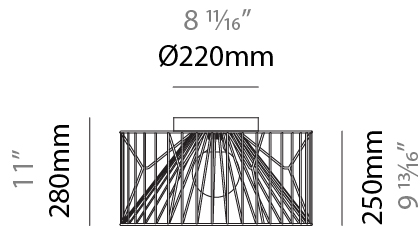

GENERAL

Series: Mariola
 Brand: Ole
 Division: Design
 Mounting Type: Suspension
 Mounting Location: Ceiling
 Subcategory: Pendant

PHYSICAL

Shape: Abstract
 Diameter (mm): 500
 Diameter (in): 19 11/16
 Height (mm): 250
 Height (in): 9 13/16
 Max. Overall Height (mm): 2250
 Max. Overall Height (in): 88 9/16
 Light Distribution: Omnidirectional
 Fixture Finish: BEI / BLK / BLU / COG / DGN / GRY / MRN / MOC / MUS / OLV / SIL / STN / TER / WHI
 Holder Finish: MWH / MBK
 Accent Finish: WHI / GSD
 Fixture Material: Fabric Cord / Metal
 Cable Details: 2,000mm/78 3/4" Transparent Cable

GENERAL

Series: Mariola
 Brand: Ole
 Division: Design
 Mounting Type: Suspension
 Mounting Location: Ceiling
 Subcategory: Pendant

PHYSICAL

Shape: Abstract
 Diameter (mm): 500
 Diameter (in): 19 11/16
 Height (mm): 500
 Height (in): 19 11/16
 Max. Overall Height (mm): 2500
 Max. Overall Height (in): 98 7/16
 Light Distribution: Omnidirectional
 Fixture Finish: BEI / BLK / BLU / COG / DGN / GRY / MRN / MOC / MUS / OLV / SIL / STN / TER / WHI
 Holder Finish: MWH / MBK
 Accent Finish: WHI / GSD
 Fixture Material: Fabric Cord / Metal
 Cable Details: 2,000mm/78 3/4" Transparent Cable

GENERAL

Series: Mariola
 Brand: Ole
 Division: Design
 Mounting Type: Surface
 Mounting Location: Ceiling
 Subcategory: Ambient

PHYSICAL

Shape: Abstract
 Diameter (mm): 500
 Diameter (in): 19 11/16
 Height (mm): 280
 Height (in): 11
 Light Distribution: Omnidirectional
 Fixture Finish: BEI / BLK / BLU / COG / DGN / GRY / MRN / MOC / MUS / OLV / SIL / STN / TER / WHI
 Holder Finish: WHI / GSD
 Accent Finish: WHI
 Fixture Material: Fabric Cord / Metal

Certified By: Certified for North American Standards
 IP rating: IP20

PROJECT
TYPE
SPECIFIER
QUANTITY
DATE

Ø500mm 19 11/16"

MARIOLA SURFACE

D112048-

PROJECT

TYPE

SPECIFIER