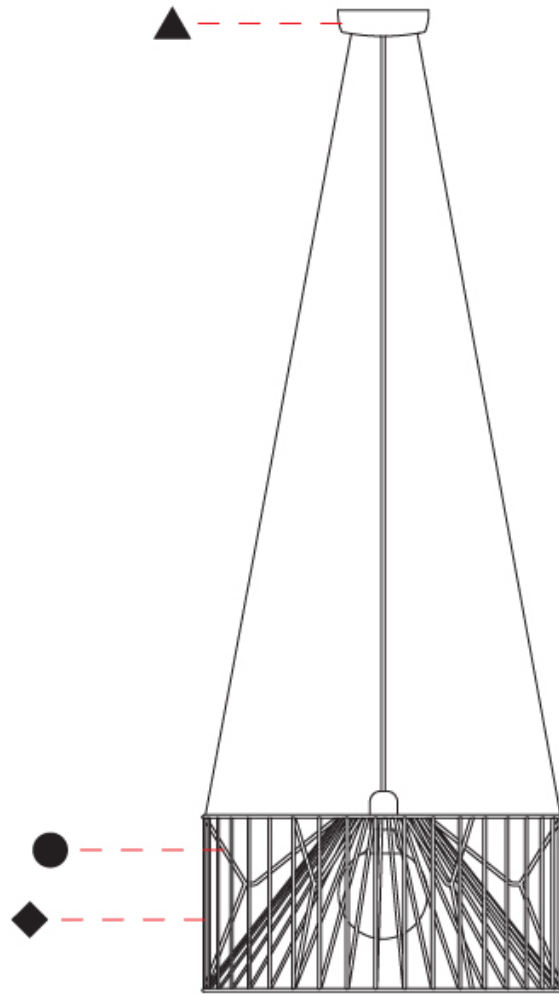

MARIOLA SUSPENSION

D111180-

PROJECT

TYPE

SPECIFIER

QUANTITY

DATE

D