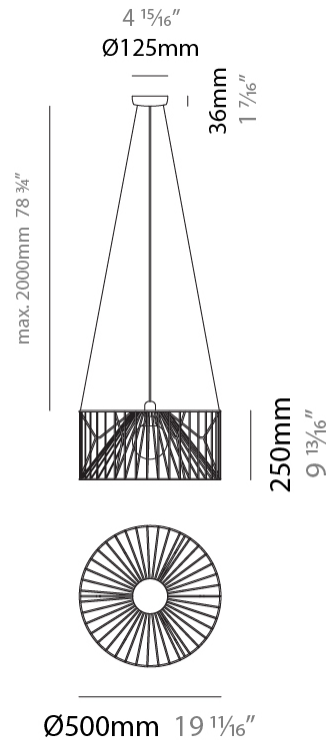

MARIOLA SUSPENSION

D111180-

base number   Finish Options   Finish Options   Finish Options

1. To build a product code in our configurator select the specify button on the base model # product page
2. To build a manual product code on this datasheet choose from the options listed below in blue font and add the suffix to the base model #

GENERAL

Series: Mariola
Brand: Ole
Division: Design
Mounting Type: Suspension
Mounting Location: Ceiling
Subcategory: Pendant

PHYSICAL

Shape: Abstract
Diameter (mm): 500
Diameter (in): 19 11/16
Height (mm): 250
Height (in): 9 13/16
Max. Overall Height (mm): 2250
Max. Overall Height (in): 88 9/16
Light Distribution: Omnidirectional
Fixture Finish: BEI / BLK / BLU / COG / DGN / GRY / MRN / MOC / MUS / OLV / SIL / STN / TER / WHI
Holder Finish: MWH / MBK
Accent Finish: WHI / GSD
Fixture Material: Fabric Cord / Metal
Cable Details: 2,000mm/78 3/4" Transparent Cable

ELECTRICAL

Number of Lamps: 1
Lamp Type: LED Retrofit
Bulb Included: Bulb Not Included
Max. Wattage Per Lamp (W): 20
Lamp Base: E26
Input Voltage (V): 120
Upon Request: 277Vac / GU24

LED

OPTICAL

RATINGS AND CERTIFICATIONS

Certified By: Certified for North American Standards
IP rating: IP20

PROJECT
TYPE
SPECIFIER
QUANTITY
DATE