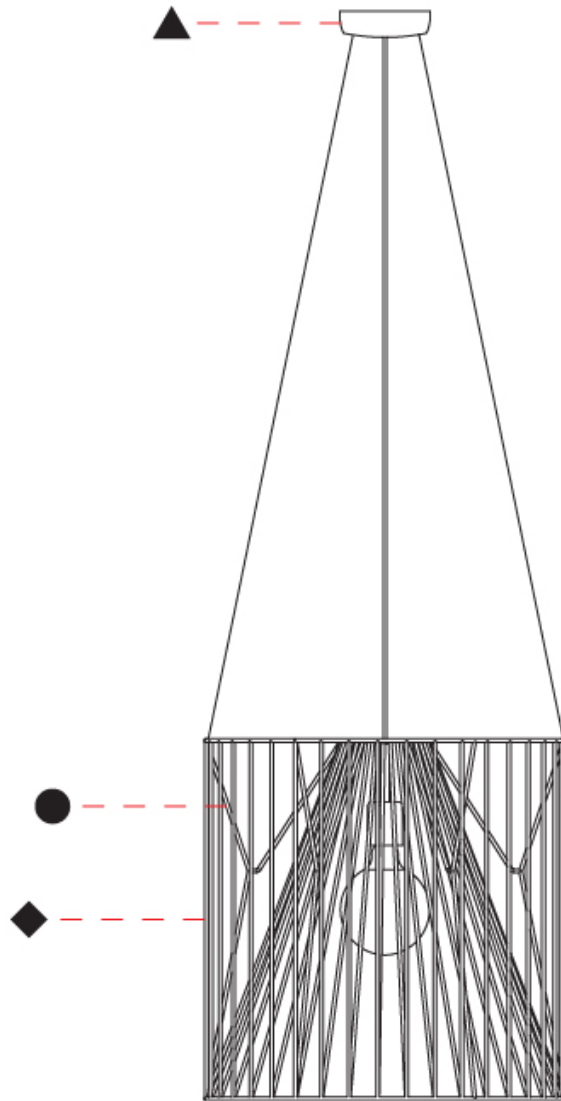

MARIOLA SUSPENSION

D111181-

PROJECT	_____
TYPE	_____
SPECIFIER	_____
QUANTITY	_____
DATE	_____

D