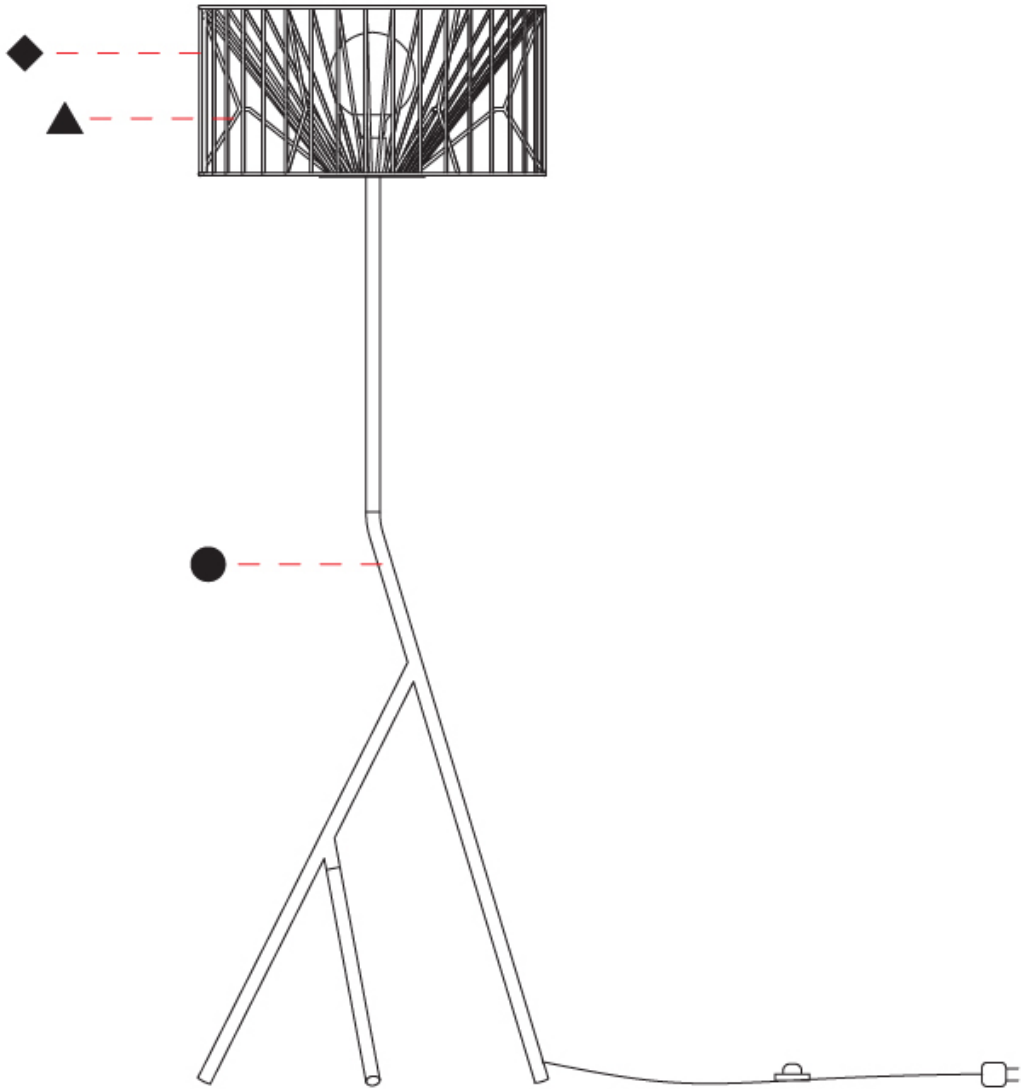

PROJECT	_____
TYPE	_____
SPECIFIER	_____
QUANTITY	_____
DATE	_____

D