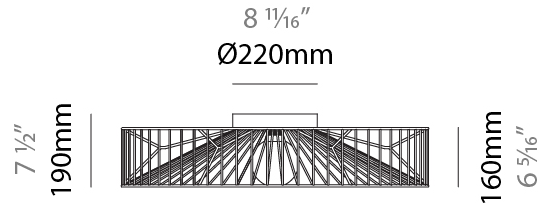

MARIOLA SURFACE

D112049-

base number   Finish Options   -   Finish Options

1. To build a product code in our configurator select the specify button on the base model # product page
2. To build a manual product code on this datasheet choose from the options listed below in blue font and add the suffix to the base model #

GENERAL

Series: Mariola
Brand: Ole
Division: Design
Mounting Type: Surface
Mounting Location: Ceiling
Subcategory: Ambient

PHYSICAL

Shape: Abstract
Diameter (mm): 800
Diameter (in): 31 1/2
Height (mm): 190
Height (in): 7 1/2
Light Distribution: Omnidirectional
Fixture Finish: BEI / BLK / BLU / COG / DGN / GRY / MRN / MOC / MUS / OLV / SIL / STN / TER / WHI
Holder Finish: WHI / GSD
Accent Finish: WHI
Fixture Material: Fabric Cord / Metal

ELECTRICAL

Number of Lamps: 1
Lamp Type: LED Retrofit
Bulb Included: Bulb Not Included
Max. Wattage Per Lamp (W): 20
Lamp Base: E26
Input Voltage (V): 120
Upon Request: 277Vac / GU24

LED

OPTICAL

RATINGS AND CERTIFICATIONS

Certified By: Certified for North American Standards
IP rating: IP20

PROJECT
TYPE
SPECIFIER
QUANTITY
DATE

Ø800mm 31 1/2"