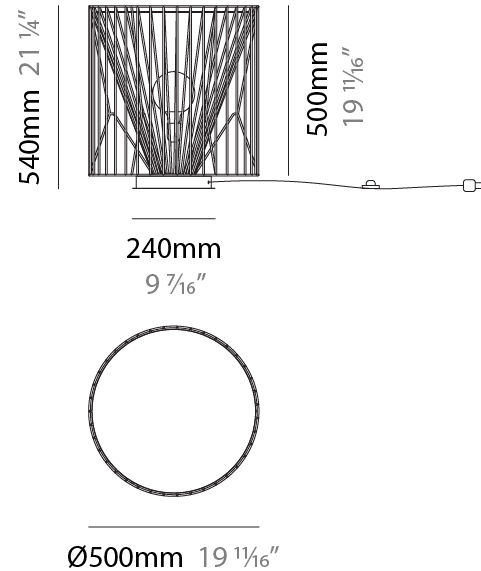

MARIOLA PORTABLE

D114031- - -

base number   Finish Options   Finish Options

1. To build a product code in our configurator select the specify button on the base model # product page
2. To build a manual product code on this datasheet choose from the options listed below in blue font and add the suffix to the base model #

GENERAL

Series: Mariola
Brand: Ole
Division: Design
Mounting Type: Portable
Mounting Location: Floor
Subcategory: Ambient

PHYSICAL

Shape: Abstract
Diameter (mm): 500
Diameter (in): 19 11/16
Height (mm): 540
Height (in): 21 1/4
Light Distribution: Omnidirectional
Diffuser: PMMA - Opal
Fixture Finish: BEI / BLK / BLU / COG / DGN / GRY / MRN / MOC / MUS / OLV / SIL / STN / TER / WHI
Holder Finish: WHI / GSD
Accent Finish: WHI
Fixture Material: Fabric Cord / Metal
Cable Details: 220/100 Cord

ELECTRICAL

Number of Lamps: 1
Lamp Type: LED Retrofit
Lamp Shape: A19
Bulb Included: Bulb Not Included
Max. Wattage Per Lamp (W): 15
Lamp Base: E26
Input Voltage (V): 120
Upon Request: 277Vac / GU24

LED

OPTICAL

RATINGS AND CERTIFICATIONS

Certified By: Certified for North American Standards
IP rating: IP20

PROJECT	
TYPE	
SPECIFIER	
QUANTITY	
DATE