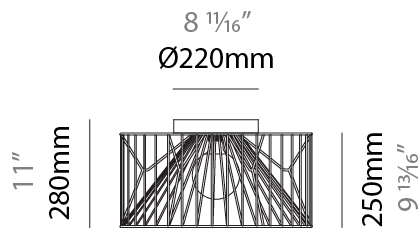

MARIOLA SURFACE

D112048- _____ - _____

base number   Finish   Finish
Options   Options   Options

1. To build a product code in our configurator select the specify button on the base model # product page
2. To build a manual product code on this datasheet choose from the options listed below in blue font and add the suffix to the base model #

GENERAL

Series: Mariola
Brand: Ole
Division: Design
Mounting Type: Surface
Mounting Location: Ceiling
Subcategory: Ambient

PHYSICAL

Shape: Abstract
Diameter (mm): 500
Diameter (in): 19 11/16
Height (mm): 280
Height (in): 11
Light Distribution: Omnidirectional
Fixture Finish: BEI / BLK / BLU / COG / DGN / GRY / MRN / MOC / MUS / OLV / SIL / STN / TER / WHI
Holder Finish: WHI / GSD
Accent Finish: WHI
Fixture Material: Fabric Cord / Metal

ELECTRICAL

Number of Lamps: 1
Lamp Type: LED Retrofit
Bulb Included: Bulb Included
Max. Wattage Per Lamp (W): 20
Lamp Base: E26
Input Voltage (V): 120
Upon Request: 277Vac / GU24

LED

OPTICAL

RATINGS AND CERTIFICATIONS

Certified By: Certified for North American Standards
IP rating: IP20

PROJECT
TYPE
SPECIFIER
QUANTITY
DATE

Ø500mm 19 11/16"