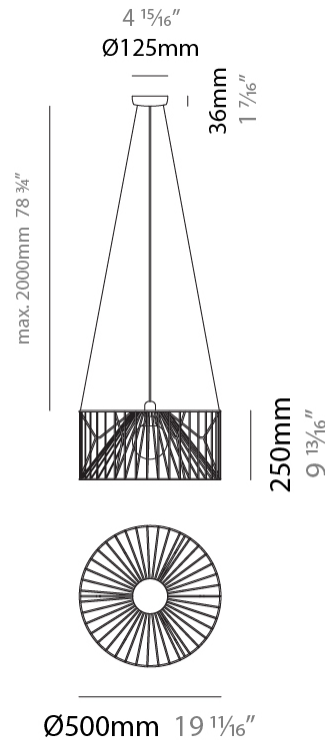

MARIOLA SUSPENSION

D111180-

base number   Finish Options   Finish Options   Finish Options

1. To build a product code in our configurator select the specify button on the base model # product page
2. To build a manual product code on this datasheet choose from the options listed below in blue font and add the suffix to the base model #

GENERAL

Series: Mariola
Brand: Ole
Division: Design
Mounting Type: Suspension
Mounting Location: Ceiling
Subcategory: Pendant

PHYSICAL

Shape: Abstract
Diameter (mm): 500
Diameter (in): 19 ¹¹/₁₆
Height (mm): 250
Height (in): 9 ¹³/₁₆
Max. Overall Height (mm): 2250
Max. Overall Height (in): 88 ⁹/₁₆
Light Distribution: Omnidirectional
Fixture Finish: BEI / BLK / BLU / COG / DGN / GRY / MRN / MOC / MUS / OLV / SIL / STN / TER / WHI
Holder Finish: MWH / MBK
Accent Finish: WHI / GSD
Fixture Material: Fabric Cord / Metal
Cable Details: 2,000mm/78 3/4" Transparent Cable

ELECTRICAL

Number of Lamps: 1
Lamp Type: LED Retrofit
Bulb Included: Bulb Not Included
Max. Wattage Per Lamp (W): 20
Lamp Base: E26
Input Voltage (V): 120
Upon Request: 277Vac / GU24

LED

OPTICAL

RATINGS AND CERTIFICATIONS

Certified By: Certified for North American Standards
IP rating: IP20

PROJECT
TYPE
SPECIFIER
QUANTITY
DATE