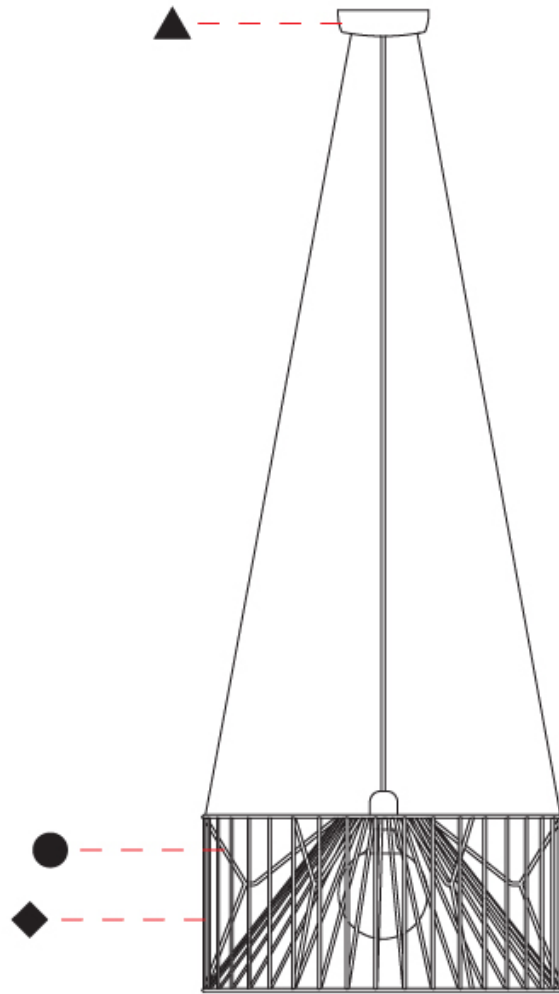

MARIOLA SUSPENSION

D111180-

PROJECT	_____
TYPE	_____
SPECIFIER	_____
QUANTITY	_____
DATE	_____

D