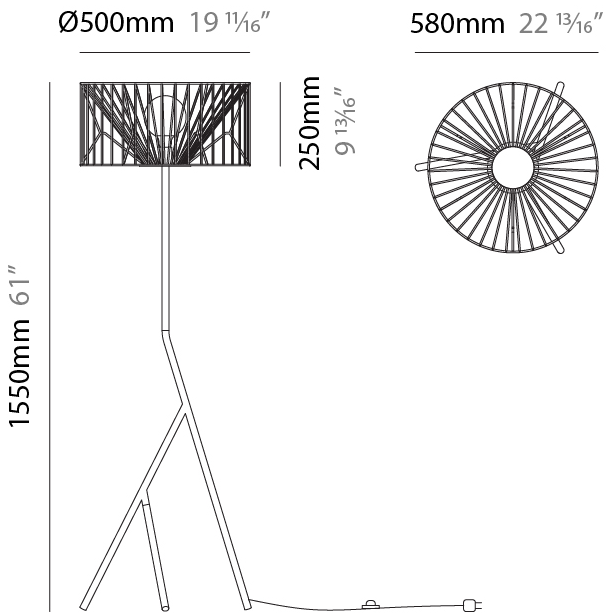

PROJECT	_____
TYPE	_____
SPECIFIER	_____
QUANTITY	_____
DATE	_____

MARIOLA PORTABLE

D114030-

base number	Finish Options	Finish Options	Finish Options

1. To build a product code in our configurator select the specify button on the base model # product page
2. To build a manual product code on this datasheet choose from the options listed below in blue font and add the suffix to the base model #

GENERAL

Series: Mariola
Brand: Ole
Division: Design
Mounting Type: Portable
Mounting Location: Floor
Subcategory: Ambient

PHYSICAL

Shape: Abstract
Diameter (mm): 500
Diameter (in): 19 11/16
Height (mm): 1550
Height (in): 61
Light Distribution: Omnidirectional
Fixture Finish: BEI / BLK / BLU / COG / DGN / GRY / MRN / MOC / MUS / OLV / SIL / STN / TER / WHI
Holder Finish: WHI / GSD
Accent Finish: WHI
Fixture Material: Fabric Cord / Metal
Cable Details: 100/100 Cord

ELECTRICAL

Number of Lamps: 1
Lamp Type: LED Retrofit
Lamp Shape: A19
Bulb Included: Bulb Not Included
Max. Wattage Per Lamp (W): 15
Lamp Base: E26
Input Voltage (V): 120
Upon Request: 277Vac / GU24

LED

OPTICAL

RATINGS AND CERTIFICATIONS

Certified By: Certified for North American Standards
IP rating: IP20