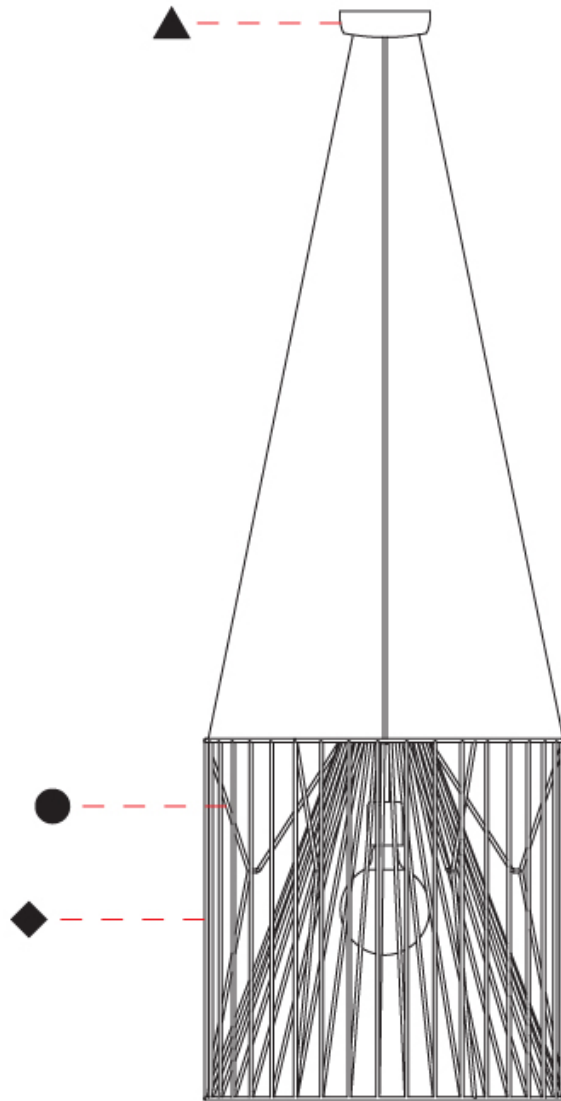

MARIOLA SUSPENSION

D111181-

PROJECT

TYPE

SPECIFIER

QUANTITY

DATE

D