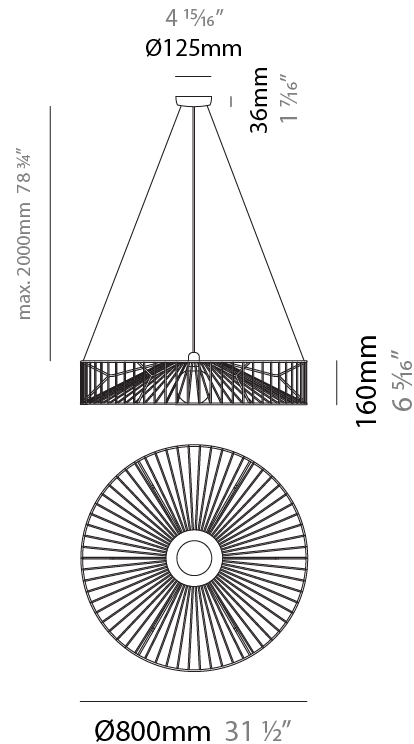

MARIOLA SUSPENSION

D111182-

base number   Finish Options   Finish Options   Finish Options

1. To build a product code in our configurator select the specify button on the base model # product page
2. To build a manual product code on this datasheet choose from the options listed below in blue font and add the suffix to the base model #

GENERAL

Series: Mariola
Brand: Ole
Division: Design
Mounting Type: Suspension
Mounting Location: Ceiling
Subcategory: Pendant

PHYSICAL

Shape: Abstract
Diameter (mm): 800
Diameter (in): 31 1/2
Height (mm): 160
Height (in): 6 3/16
Max. Overall Height (mm): 2160
Max. Overall Height (in): 85 1/16
Light Distribution: Omnidirectional
Fixture Finish: BEI / BLK / BLU / COG / DGN / GRY / MRN / MOC / MUS / OLV / SIL / STN / TER / WHI
Holder Finish: MWH / MBK
Accent Finish: WHI / GSD
Fixture Material: Fabric Cord / Metal
Cable Details: 2,000mm/78 3/4" Transparent Cable

ELECTRICAL

Number of Lamps: 1
Lamp Type: LED Retrofit
Bulb Included: Bulb Not Included
Max. Wattage Per Lamp (W): 20
Lamp Base: E26
Input Voltage (V): 120
Upon Request: 277Vac / GU24

LED

OPTICAL

RATINGS AND CERTIFICATIONS

Certified By: Certified for North American Standards
IP rating: IP20

PROJECT
TYPE
SPECIFIER
QUANTITY
DATE