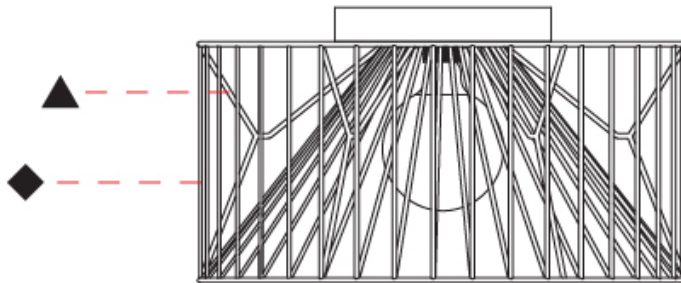

MARIOLA SURFACE

D112048-

PROJECT _____

TYPE _____

SPECIFIER _____

QUANTITY _____

DATE _____