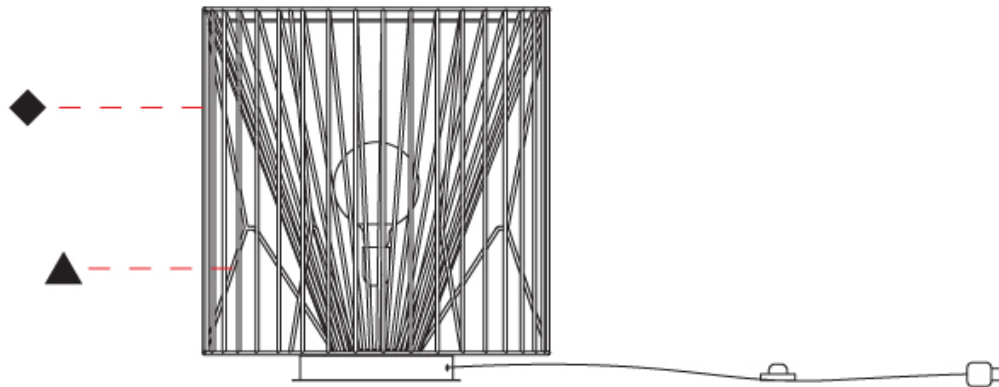

MARIOLA PORTABLE

D114031-

PROJECT

TYPE

SPECIFIER

QUANTITY

DATE

D