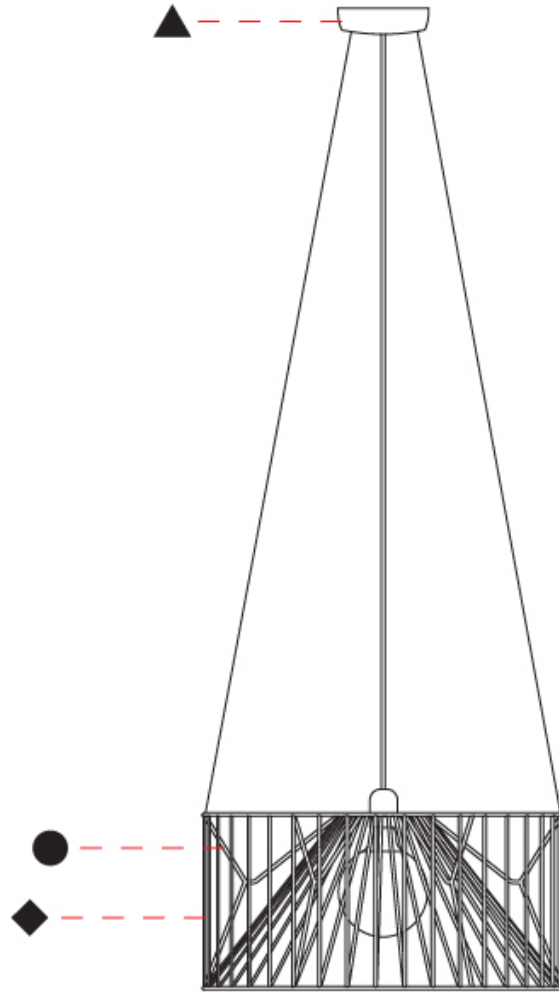

MARIOLA SUSPENSION

D111180-

PROJECT

TYPE

SPECIFIER

QUANTITY

DATE

D