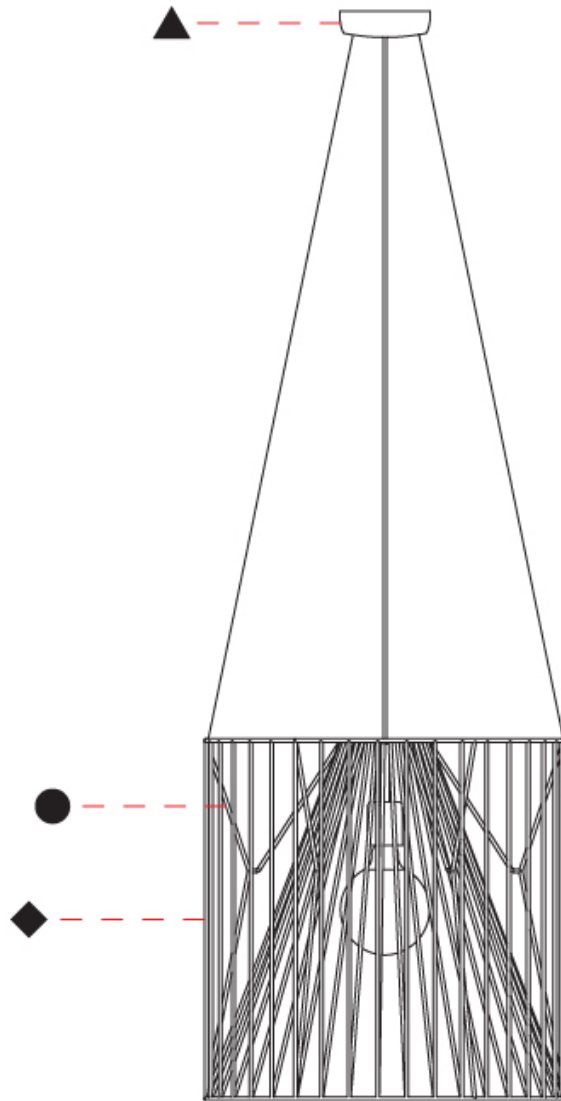

MARIOLA SUSPENSION

D111181-

PROJECT	_____
TYPE	_____
SPECIFIER	_____
QUANTITY	_____
DATE	_____