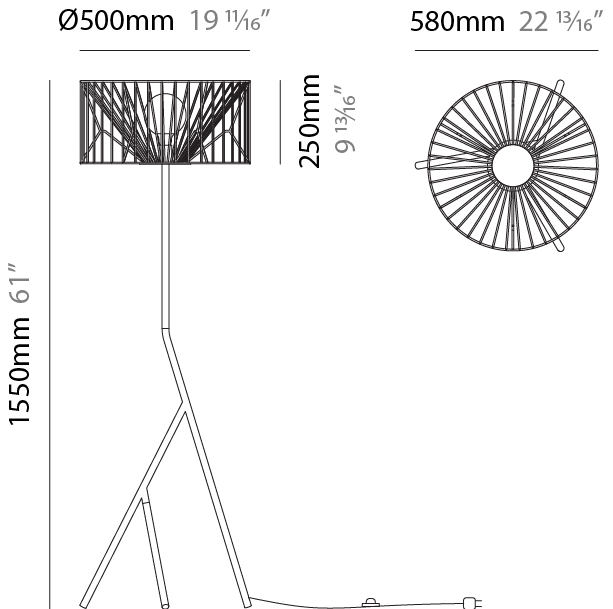

MARIOLA PORTABLE

D114030-

base number   Finish Options   Finish Options   Finish Options

1. To build a product code in our configurator select the specify button on the base model # product page
2. To build a manual product code on this datasheet choose from the options listed below in blue font and add the suffix to the base model #

GENERAL

Series: Mariola
Brand: Ole
Division: Design
Mounting Type: Portable
Mounting Location: Floor
Subcategory: Ambient

PHYSICAL

Shape: Abstract
Diameter (mm): 500
Diameter (in): 19 11/16
Height (mm): 1550
Height (in): 61
Light Distribution: Omnidirectional
Fixture Finish: BEI / BLK / BLU / COG / DGN / GRY / MRN / MOC / MUS / OLV / SIL / STN / TER / WHI
Holder Finish: WHI / GSD
Accent Finish: WHI
Fixture Material: Fabric Cord / Metal
Cable Details: 100/100 Cord

ELECTRICAL

Number of Lamps: 1
Lamp Type: LED Retrofit
Lamp Shape: A19
Bulb Included: Bulb Not Included
Max. Wattage Per Lamp (W): 15
Lamp Base: E26
Input Voltage (V): 120
Upon Request: 277Vac / GU24

LED

OPTICAL

RATINGS AND CERTIFICATIONS

Certified By: Certified for North American Standards
IP rating: IP20

PROJECT
TYPE
SPECIFIER
QUANTITY
DATE