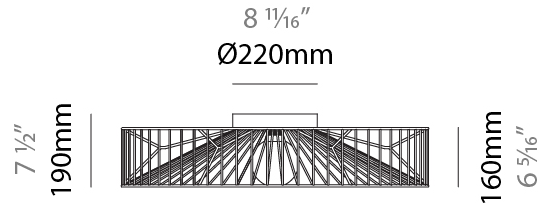

MARIOLA SURFACE

D112049-

base number   Finish   Finish
Options   Options

1. To build a product code in our configurator select the specify button on the base model # product page
2. To build a manual product code on this datasheet choose from the options listed below in blue font and add the suffix to the base model #

GENERAL

Series: Mariola
Brand: Ole
Division: Design
Mounting Type: Surface
Mounting Location: Ceiling
Subcategory: Ambient

PHYSICAL

Shape: Abstract
Diameter (mm): 800
Diameter (in): 31 1/2
Height (mm): 190
Height (in): 7 1/2
Light Distribution: Omnidirectional
Fixture Finish: BEI / BLK / BLU / COG / DGN / GRY / MRN / MOC / MUS / OLV / SIL / STN / TER / WHI
Holder Finish: WHI / GSD
Accent Finish: WHI
Fixture Material: Fabric Cord / Metal

ELECTRICAL

Number of Lamps: 1
Lamp Type: LED Retrofit
Bulb Included: Bulb Not Included
Max. Wattage Per Lamp (W): 20
Lamp Base: E26
Input Voltage (V): 120
Upon Request: 277Vac / GU24

LED

OPTICAL

RATINGS AND CERTIFICATIONS

Certified By: Certified for North American Standards
IP rating: IP20

PROJECT
TYPE
SPECIFIER
QUANTITY
DATE

Ø800mm 31 1/2"