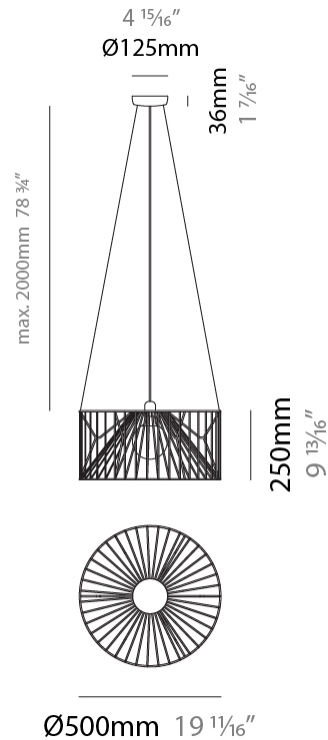

PROJECT	
TYPE	
SPECIFIER	
QUANTITY	
DATE	

MARIOLA SUSPENSION

D111180-

base number	Finish Options	Finish Options	Finish Options

1. To build a product code in our configurator select the specify button on the base model # product page
2. To build a manual product code on this datasheet choose from the options listed below in blue font and add the suffix to the base model #

GENERAL

Series: Mariola
Brand: Ole
Division: Design
Mounting Type: Suspension
Mounting Location: Ceiling
Subcategory: Pendant

PHYSICAL

Shape: Abstract
Diameter (mm): 500
Diameter (in): 19 ¹¹/₁₆
Height (mm): 250
Height (in): 9 ¹³/₁₆
Max. Overall Height (mm): 2250
Max. Overall Height (in): 88 ⁹/₁₆
Light Distribution: Omnidirectional
Fixture Finish: BEI / BLK / BLU / COG / DGN / GRY / MRN / MOC / MUS / OLV / SIL / STN / TER / WHI
Holder Finish: MWH / MBK
Accent Finish: WHI / GSD
Fixture Material: Fabric Cord / Metal
Cable Details: 2,000mm/78 3/4" Transparent Cable

ELECTRICAL

Number of Lamps: 1
Lamp Type: LED Retrofit
Bulb Included: Bulb Not Included
Max. Wattage Per Lamp (W): 20
Lamp Base: E26
Input Voltage (V): 120
Upon Request: 277Vac / GU24

LED

OPTICAL

RATINGS AND CERTIFICATIONS

Certified By: Certified for North American Standards
IP rating: IP20