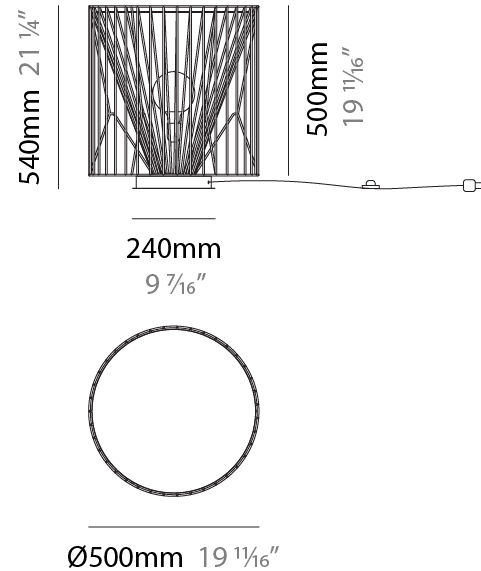

MARIOLA PORTABLE

D114031- - -

base number   Finish Options   Finish Options

1. To build a product code in our configurator select the specify button on the base model # product page
2. To build a manual product code on this datasheet choose from the options listed below in blue font and add the suffix to the base model #

GENERAL

Series: Mariola
Brand: Ole
Division: Design
Mounting Type: Portable
Mounting Location: Floor
Subcategory: Ambient

PHYSICAL

Shape: Abstract
Diameter (mm): 500
Diameter (in): 19 11/16
Height (mm): 540
Height (in): 21 1/4
Light Distribution: Omnidirectional
Diffuser: PMMA - Opal
Fixture Finish: BEI / BLK / BLU / COG / DGN / GRY / MRN / MOC / MUS / OLV / SIL / STN / TER / WHI
Holder Finish: WHI / GSD
Accent Finish: WHI
Fixture Material: Fabric Cord / Metal
Cable Details: 220/100 Cord

ELECTRICAL

Number of Lamps: 1
Lamp Type: LED Retrofit
Lamp Shape: A19
Bulb Included: Bulb Not Included
Max. Wattage Per Lamp (W): 15
Lamp Base: E26
Input Voltage (V): 120
Upon Request: 277Vac / GU24

LED

OPTICAL

RATINGS AND CERTIFICATIONS

Certified By: Certified for North American Standards
IP rating: IP20

PROJECT
TYPE
SPECIFIER
QUANTITY
DATE