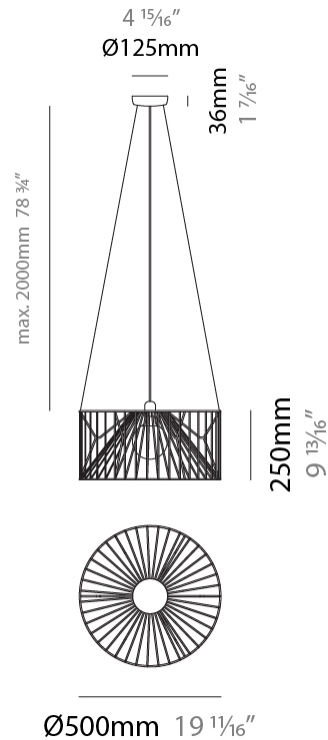

MARIOLA SUSPENSION

D111180-

base number   Finish Options   Finish Options   Finish Options

1. To build a product code in our configurator select the specify button on the base model # product page
2. To build a manual product code on this datasheet choose from the options listed below in blue font and add the suffix to the base model #

GENERAL

Series: Mariola
Brand: Ole
Division: Design
Mounting Type: Suspension
Mounting Location: Ceiling
Subcategory: Pendant

PHYSICAL

Shape: Abstract
Diameter (mm): 500
Diameter (in): 19 ¹¹/₁₆
Height (mm): 250
Height (in): 9 ¹³/₁₆
Max. Overall Height (mm): 2250
Max. Overall Height (in): 88 ⁹/₁₆
Light Distribution: Omnidirectional
Fixture Finish: BEI / BLK / BLU / COG / DGN / GRY / MRN / MOC / MUS / OLV / SIL / STN / TER / WHI
Holder Finish: MWH / MBK
Accent Finish: WHI / GSD
Fixture Material: Fabric Cord / Metal
Cable Details: 2,000mm/78 3/4" Transparent Cable

ELECTRICAL

Number of Lamps: 1
Lamp Type: LED Retrofit
Bulb Included: Bulb Not Included
Max. Wattage Per Lamp (W): 20
Lamp Base: E26
Input Voltage (V): 120
Upon Request: 277Vac / GU24

LED

OPTICAL

RATINGS AND CERTIFICATIONS

Certified By: Certified for North American Standards
IP rating: IP20

PROJECT
TYPE
SPECIFIER
QUANTITY
DATE