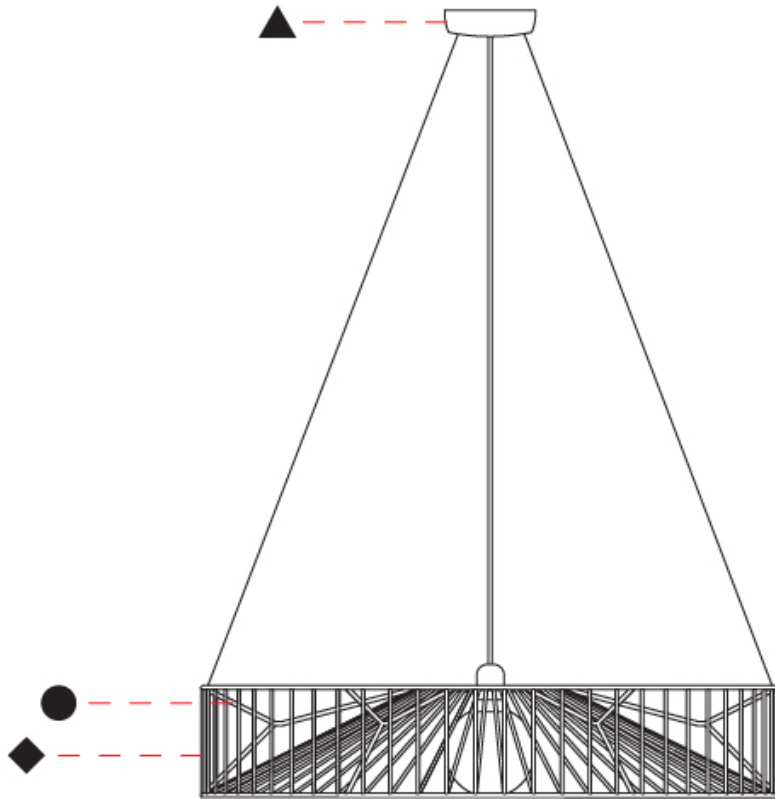

MARIOLA SUSPENSION

D111182-

PROJECT

TYPE

SPECIFIER

QUANTITY

DATE

D