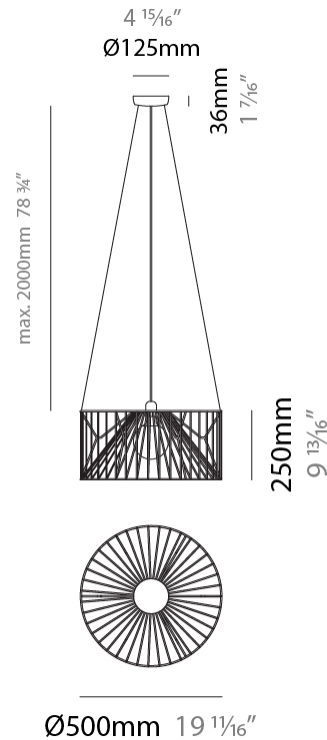

MARIOLA SUSPENSION

D111180-

base number   Finish Options   Finish Options   Finish Options

1. To build a product code in our configurator select the specify button on the base model # product page
2. To build a manual product code on this datasheet choose from the options listed below in blue font and add the suffix to the base model #

GENERAL

Series: Mariola
Brand: Ole
Division: Design
Mounting Type: Suspension
Mounting Location: Ceiling
Subcategory: Pendant

PHYSICAL

Shape: Abstract
Diameter (mm): 500
Diameter (in): 19 11/16
Height (mm): 250
Height (in): 9 13/16
Max. Overall Height (mm): 2250
Max. Overall Height (in): 88 9/16
Light Distribution: Omnidirectional
Fixture Finish: BEI / BLK / BLU / COG / DGN / GRY / MRN / MOC / MUS / OLV / SIL / STN / TER / WHI
Holder Finish: MWH / MBK
Accent Finish: WHI / GSD
Fixture Material: Fabric Cord / Metal
Cable Details: 2,000mm/78 3/4" Transparent Cable

ELECTRICAL

Number of Lamps: 1
Lamp Type: LED Retrofit
Bulb Included: Bulb Not Included
Max. Wattage Per Lamp (W): 20
Lamp Base: E26
Input Voltage (V): 120
Upon Request: 277Vac / GU24

LED

OPTICAL

RATINGS AND CERTIFICATIONS

Certified By: Certified for North American Standards
IP rating: IP20

PROJECT
TYPE
SPECIFIER
QUANTITY
DATE