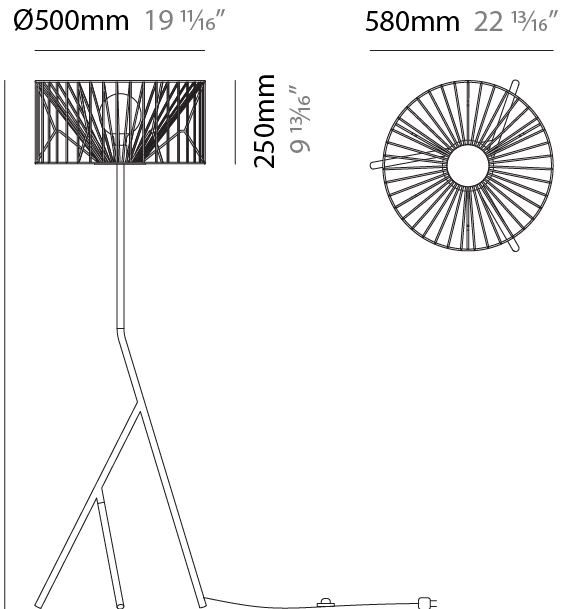

MARIOLA PORTABLE

D114030-

base number   Finish   Finish   Finish
Options   Options   Options

1. To build a product code in our configurator select the specify button on the base model # product page
2. To build a manual product code on this datasheet choose from the options listed below in blue font and add the suffix to the base model #

GENERAL

Series: Mariola
Brand: Ole
Division: Design
Mounting Type: Portable
Mounting Location: Floor
Subcategory: Ambient

PHYSICAL

Shape: Abstract
Diameter (mm): 500
Diameter (in): 19 11/16
Height (mm): 1550
Height (in): 61
Light Distribution: Omnidirectional
Fixture Finish: BEI / BLK / BLU / COG / DGN / GRY / MRN / MOC / MUS / OLV / SIL / STN / TER / WHI
Holder Finish: WHI / GSD
Accent Finish: WHI
Fixture Material: Fabric Cord / Metal
Cable Details: 100/100 Cord

ELECTRICAL

Number of Lamps: 1
Lamp Type: LED Retrofit
Lamp Shape: A19
Bulb Included: Bulb Not Included
Max. Wattage Per Lamp (W): 15
Lamp Base: E26
Input Voltage (V): 120
Upon Request: 277Vac / GU24

LED

OPTICAL

RATINGS AND CERTIFICATIONS

Certified By: Certified for North American Standards
IP rating: IP20

PROJECT
TYPE
SPECIFIER
QUANTITY
DATE