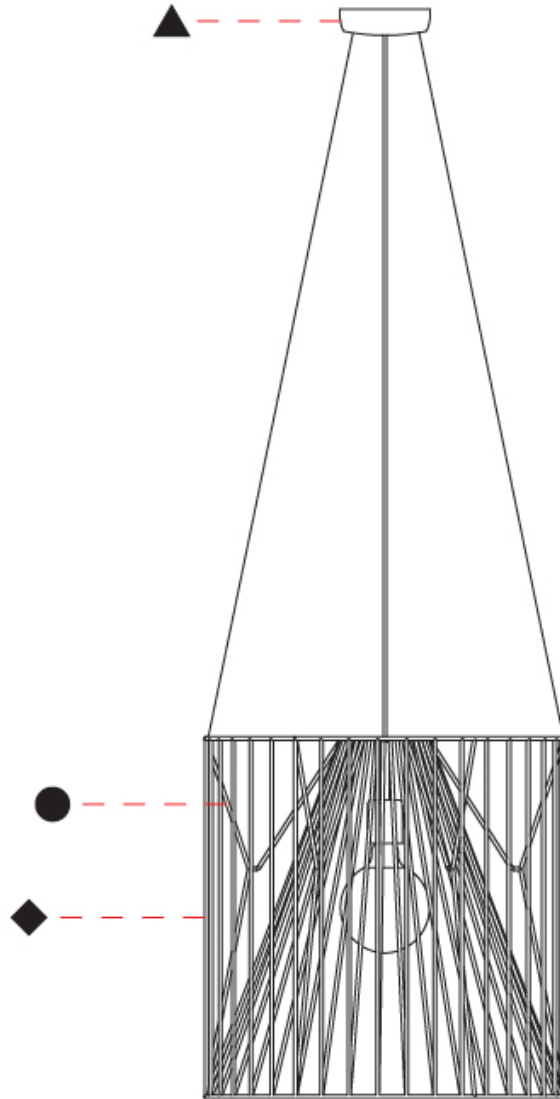

MARIOLA SUSPENSION

D111181-

PROJECT

TYPE

SPECIFIER

QUANTITY

DATE

D